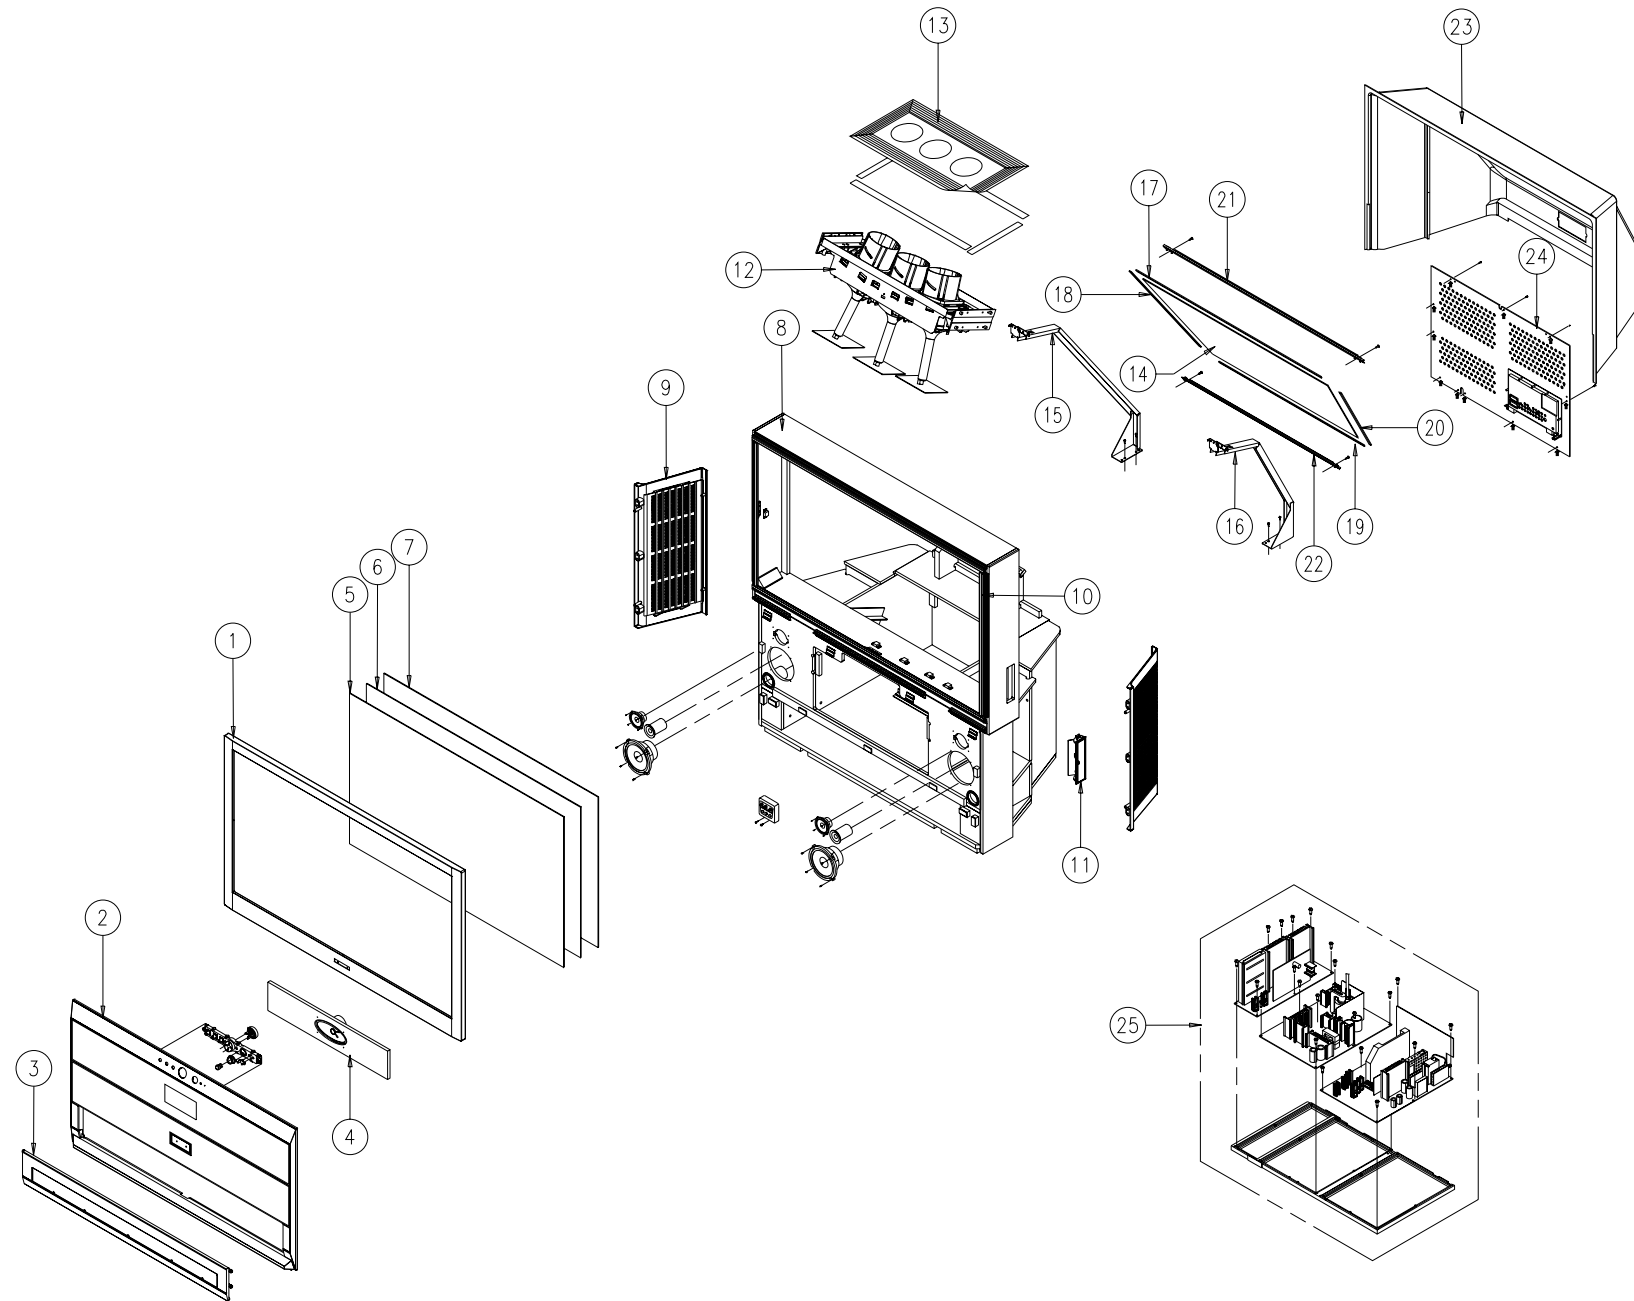

6-2 SP55W3HFX

No	Code No	Description;Specification	Q'ty	S.N.A	Remark
1		ASSY-C/FRONT,MASK;:,HIPS HB,GRAY SVM1126	1		
2		ASSY-C/FRONT,BOT;:,HIPS HB,GRAY SV808P+SV	1		
3		ASSY-DOOR,RACK;:,HB GRAY,SV808P+SVM1126,W	1		
4		ASSY-CENTER,SPK;:,W3	1		
5		SUN SCREEN-AG;55W,-,T=82%,1251*712*2,-,-	1		
6		SCREEN-FRESNEL;55W,-,T2,1251*712,-,-,-,-	1		
8		ASSY-CABINET,WOOD;:,WOOD M-EAST,55W3	1		
9		CABINET-BACK,SIDE;47.55W3,HIPS HB,BLK,DO	2		
10		HOLDER-SCREEN,TB;55W3,ABS HB,L1282,BLK	2		
10		HOLDER-SCREEN,L;55W3,ABS HB,BLK	1		
10		HOLDER-SCREEN,R;55W3,ABS HB,BLK	1		
11		ASSY SUB-PCB,A/V FRONT;SP47W3HFX/XEG,J52	1		
12		ASSY CPT-B;P16LSG03BMB,55,+380MGSSM-100	1		
13		SPACER-COVER,DUST;W3,PS SHEET,T0.35	1		
14		MIRROR-FRONT;55W9,FSM,1027*799*540	1		
15		BRACKET-FRAME,MIRROR L;55W9,SECC,T1.6,BL	1		
16		BRACKET-FRAME,MIRROR R;55W9,SECC,T1.6,BL	1		
17		SPACER-MIRROR, TOP;50J6,PVC HB,BLK,L1020	1		
18		SPACER-MIRROR,L;50J6,PVC HB,BLK,L1020	1		
19		SPACER-MIRROR,BOT;50J6,PVC HB,BLK,L799,BLK	1		
20		SPACER-MIRROR,R;50J6,PVC HB,BLK,L1020	1		
21		BRACKET-MIRROR,BOT;55W9,SECC,T1.0	1		
22		BRACKET-MIRROR, TOP;55W9,SECC,T1.0,BLK	1		
23		CABINET BACK-TOP;55W3,PS SHEET,T4.0	1		
24		CABINET BACK-BOT;55W3,HIPS HB,BLK	1		
25		ASSY CHASSIS;SP55W3HFX/BWT	1		