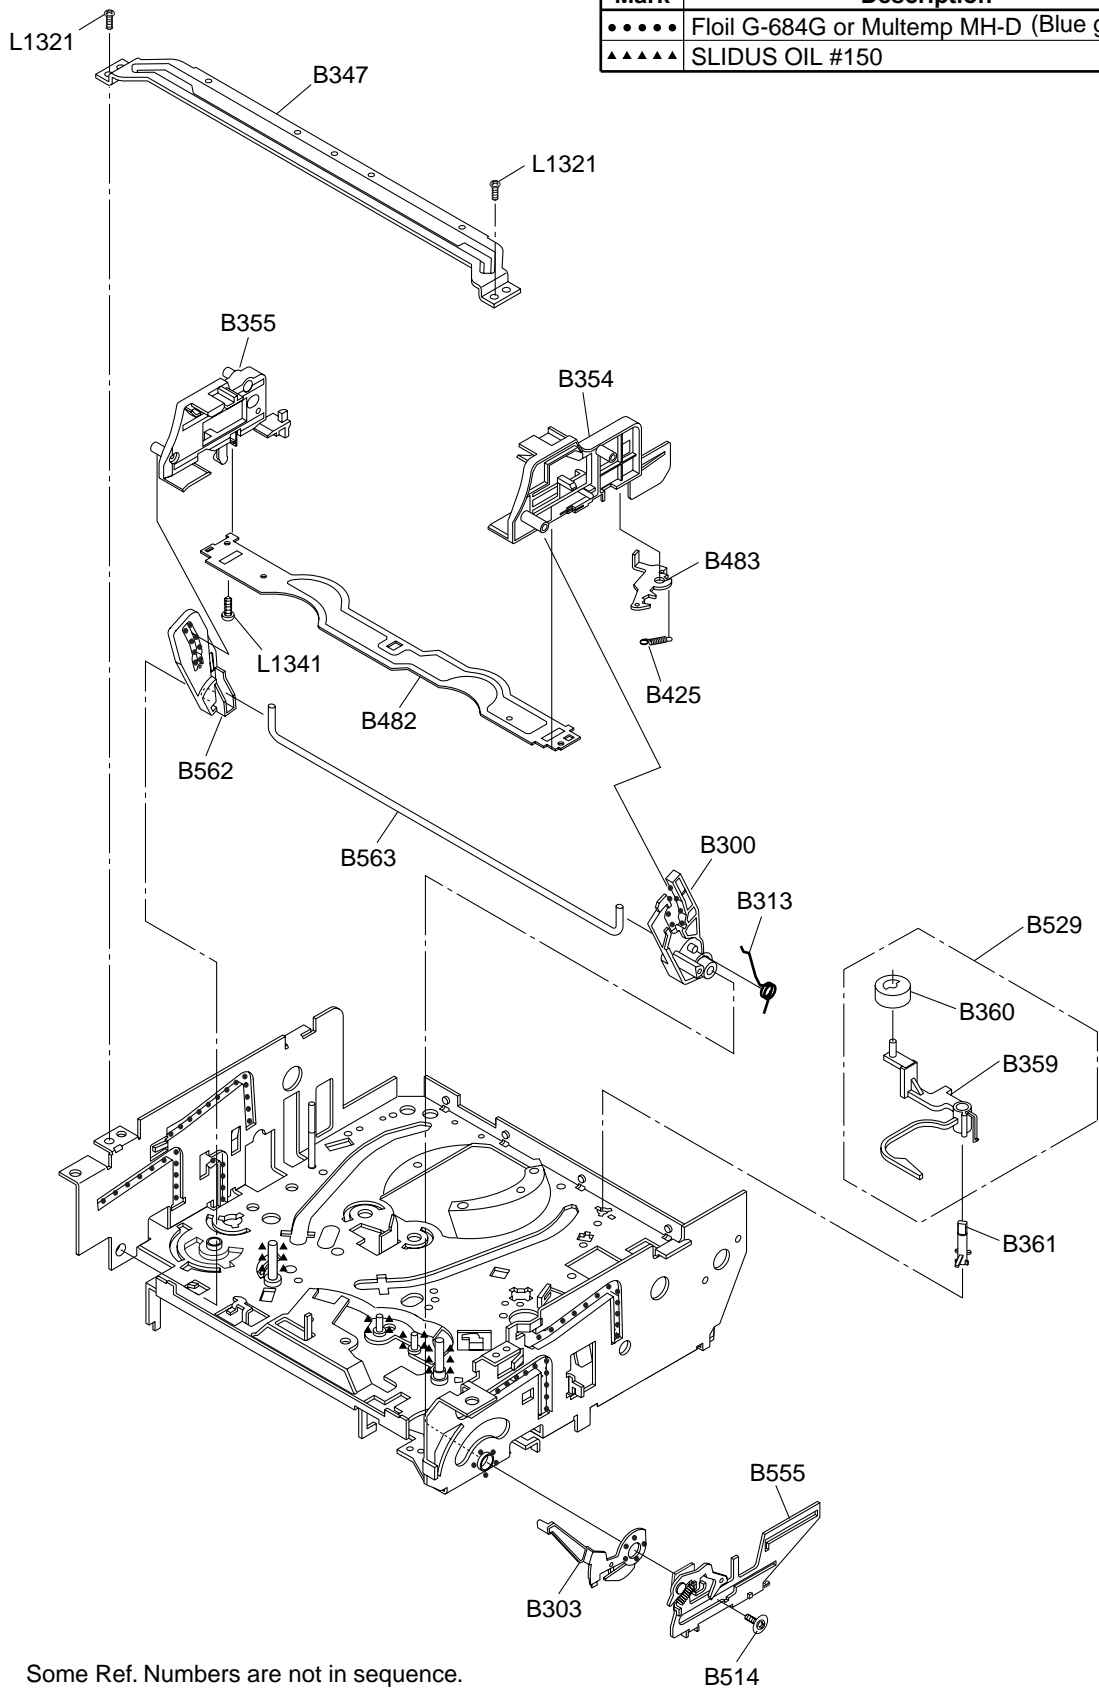

Deck Mechanism View 3

Mark	Description
•••••	Floil G-684G or Multemp MH-D (Blue grease)
▲▲▲▲▲	SLIDUS OIL #150

Some Ref. Numbers are not in sequence.