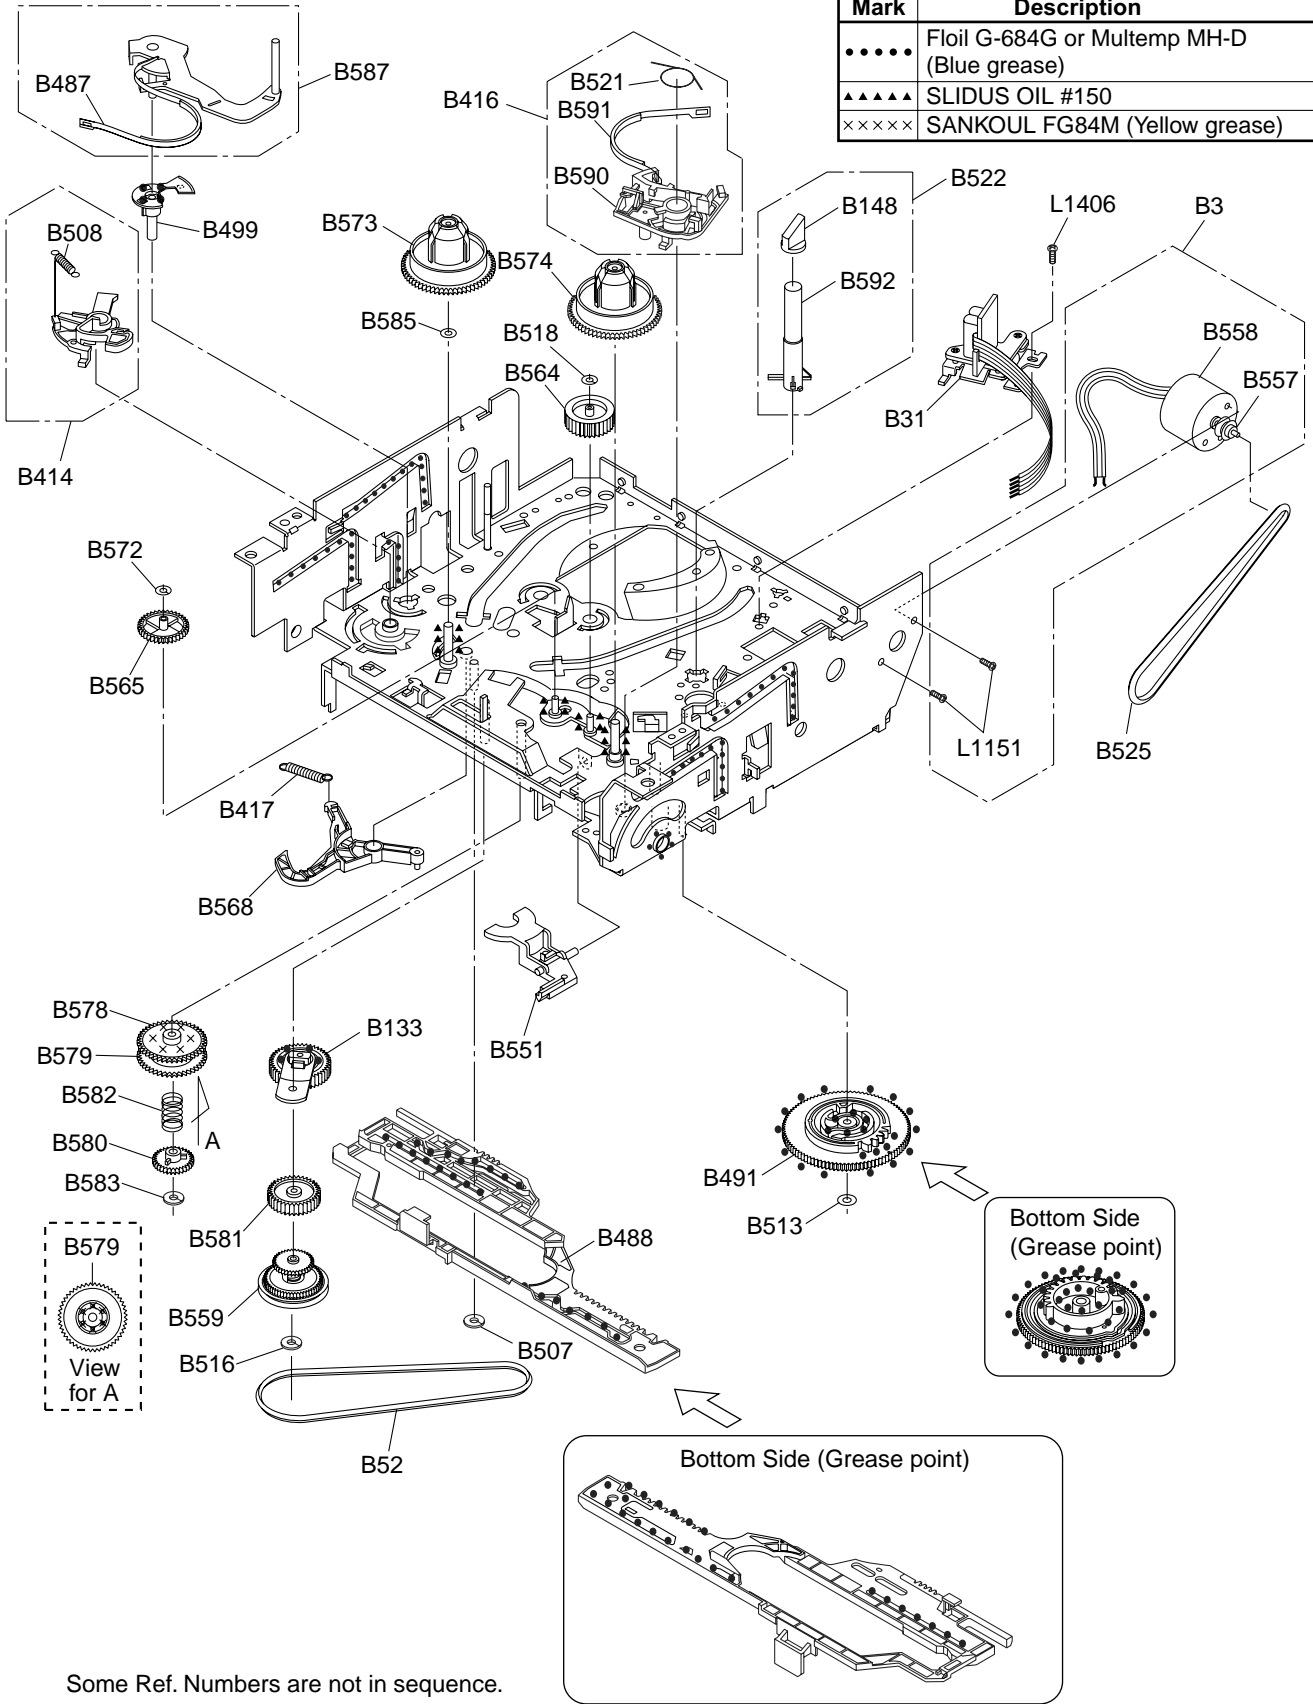

Deck Mechanism View 2

Mark	Description
•••••	Floil G-684G or Multemp MH-D (Blue grease)
▲▲▲▲▲	SLIDUS OIL #150
×××××	SANKOUL FG84M (Yellow grease)

Some Ref. Numbers are not in sequence.