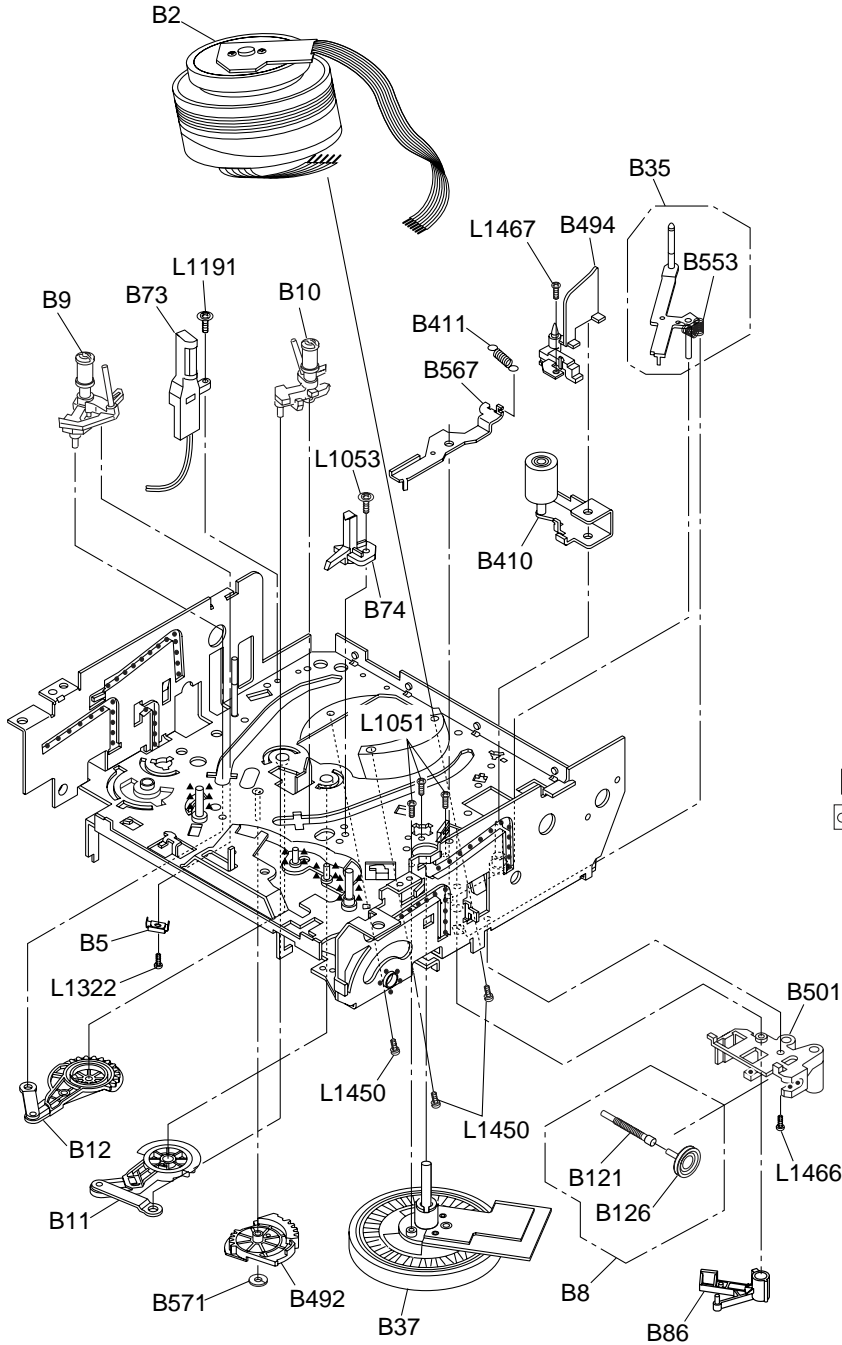

## Deck Mechanism View 1

Mark	Description
•••••	Floil G-684G or Multemp MH-D (Blue grease)
▲▲▲▲▲	SLIDUS OIL #150

Chassis Assembly  
Top View (Lubricating Point)

Chassis Assembly  
Bottom View (Lubricating Point)