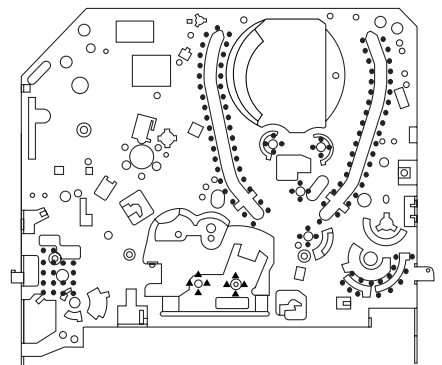

## Deck Mechanism View 1

Mark	Description
•••••	Floil G-684G or Multemp MH-D (Blue grease)
▲▲▲▲▲	SLIDUS OIL #150

Chassis Assembly  
Top View (Lubricating Point)

Chassis Assembly  
Bottom View (Lubricating Point)

Some Ref. Numbers are not in sequence.