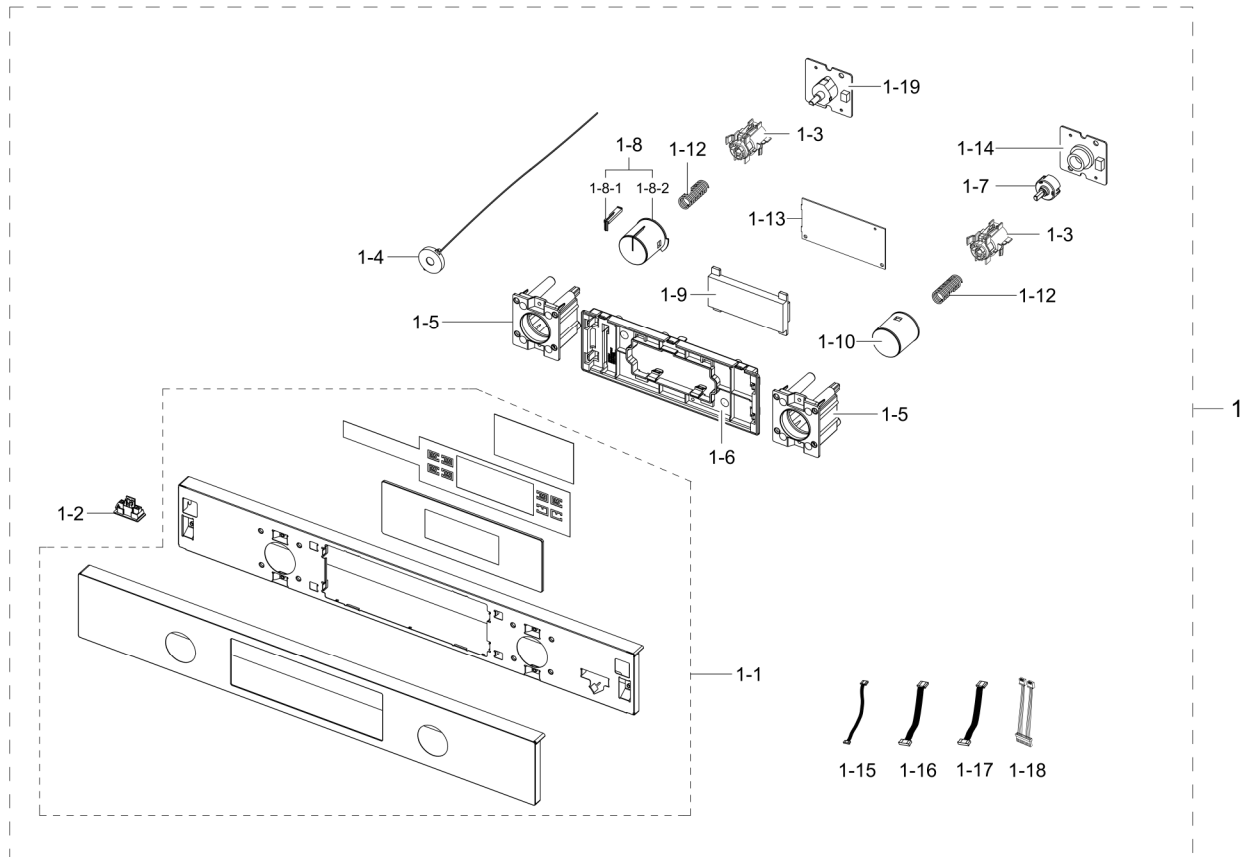

1. NV75K5541BS/EF_11

Exploded View

Parts List

No.	Lvl.	Loc.	Material Code	Description & Specification	SNA	Qty.
1	2	Y103		ASSY CAVITY COATING; NV9900J,75L,ENAMEL,T	SNA	1
1-1	3			ASSY CAVITY WELDING; NV9900J,75L,TWIN, No	SNA	1
2	2	P186		COVER BACK; BQV1Q6T014,GI-SGCC,T0.5	SA	1
3	1	P214		ASSY BRACKET UPPER; TWIN N-PYRO	SNA	1
3-1	2			BRACKET GUIDE; ALL,ALCOAT-SA1C,T0.5,-	SNA	1
3-2	2	M003		BRACKET-UPPER; ALL,GI-SGCC,T0.6,-	SNA	1
3-3	2	H012		BRACKET-TCO; SMH9151B/XAA,EGI-SECC	SA	1
3-4	2	M464		THERMOSTAT; AC125/250V,15A,130,0,Rated Cu	SA	2
3-5	2	M482		CABLE CLAMP; DALF-94-2,Si,150C TEMP	SNA	3
3-6	2	P021		CUSHION SPONGE; OTR,PUR FOAM,T10,W10,L100	SNA	1
4	2	H024		NUT FLANGE; MSWR-SWRM,MSWR10	SNA	4
5	2			ASSY SUPPORTER RACK-LEFT; 549,TWIN,COVER	SA	1

3. Assy Control

Exploded View

Parts List

No.	Lvl.	Loc.	Material Code	Description & Specification	SNA	Qty.
1	1	C082		ASSY CONTROL BOX; NV75K5541RS,VE NV9900J	SA	1
1-1	2	C001		ASSY CONTROL PANEL; NV75K5541RS,VE NV9900	SA	1
1-2	2			SENSOR MAG; MS-407-SS-OV,-20 ~ 1055V,	SA	1
1-3	2			ASSY POP UP; KNOB POP IN/OUT	SA	2
1-4	2	C197		ASSY BUZZER; E-OVEN,KPR-G3020-450,450mm,2	SNA	1
1-5	2			HOLDER KNOB; SINGLE VAPOR,PC,T2.5,BLACK,H	SA	2
1-6	2	C226		HOLDER DISPLAY; NV75J5140BS,PC,BLACK,V2,S	SNA	1
1-7	2			HOLDER SWITCH; 24"EVN,PA66,BLACK,GF15%,EN	SNA	1
1-8	2			ASSY KNOB; NV9900 VE,SILVER SELECT	SA	1
1-8-1	3			BUTTON-INDICATOR; NEO PJT,PC,GE BLACK	SNA	1
1-8-2	3	C185		KNOB-DIAL SELECT; NV6786BNESR,PC,BLACK,NE	SNA	1
1-9	2	Y040		LED DISPLAY; 7S,14D,NV9900J_VE_Dual,IBL,C	SA	1
1-10	2			ASSY KNOB; NV9900 VE,SILVER ENCODER	SA	1