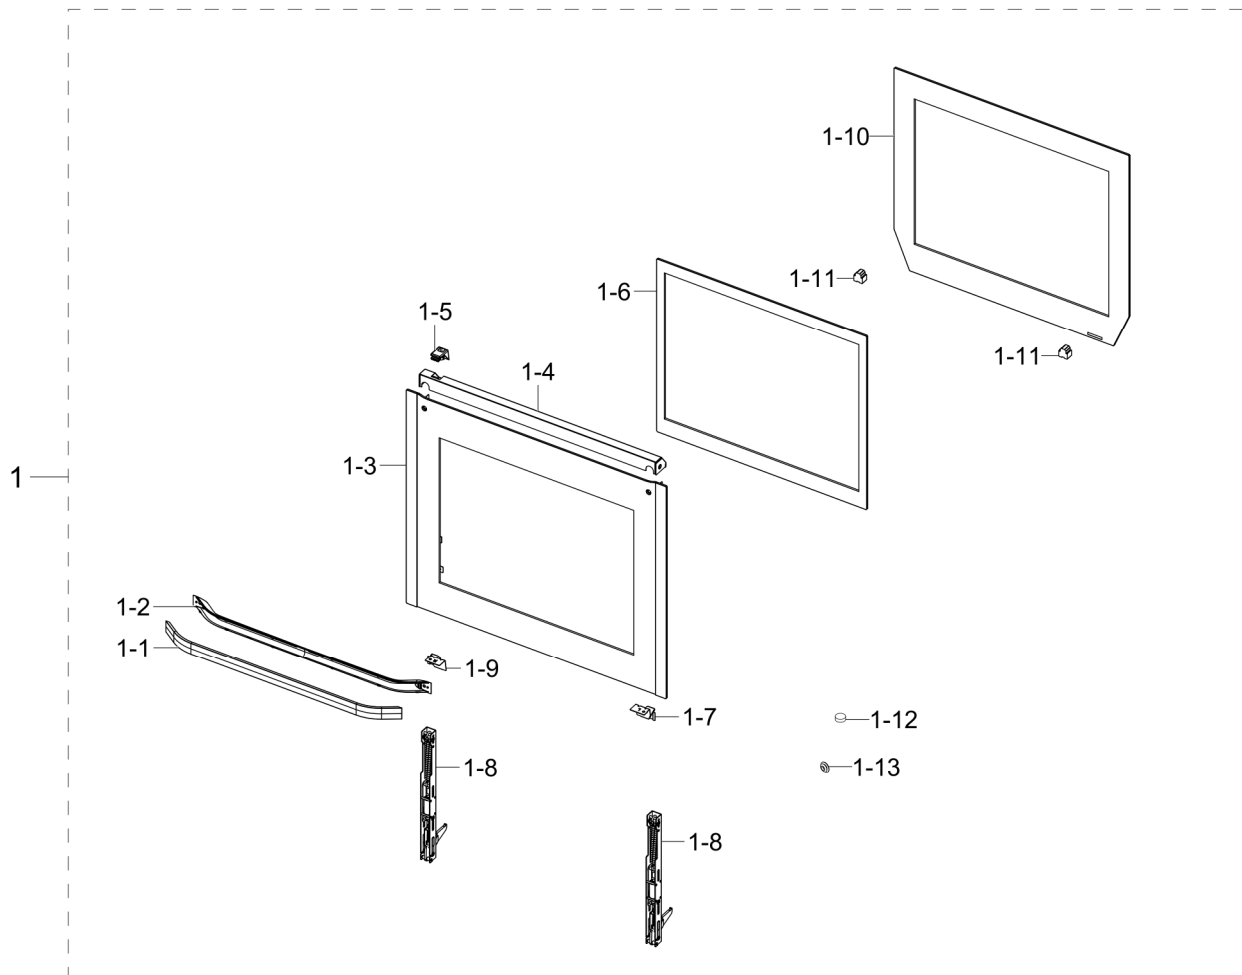

2. Assy Door

Exploded View

Parts List

No.	Lvl.	Loc.	Material Code	Description & Specification	SNA	Qty.
1	1	D049		ASSY DOOR; NV75K5541RS,VE NV9900J , Norma	SA	1
1-1	2	D019		HANDLE DOOR; NV9900J,AI,REAL STS430	SNA	1
1-2	2			SUPPORT HANDLE; ALL,PC,-,V0,141R	SNA	1
1-3	2	D015		ASSY DOOR SUB; NV75K5541RS,VE NV9900J, Fr	SA	1
1-4	2			DUCT DOOR; PYRO ALL,GA-SGCD,T0.8	SNA	1
1-5	2			HOLDER DOOR LOCK; NV9900J,PA66,BLACK,G.F1	SNA	1
1-6	2	D109		GLASS-DOOR MIDDLE; CLASSIC2,GLASS,T4.0,TE	SA	1
1-7	2			COVER HINGE-RIGHT; GA-SGCD,T0.8	SNA	1
1-8	2	V002		ASSY HINGE; NV9900J,3Glass, Normal	SA	2
1-9	2			COVER HINGE-LEFT; GA-SGCD,T0.8	SNA	1
1-10	2			GLASS DOOR-IN; NV9900J,GLASS,T4.0,-,Heat	SNA	1