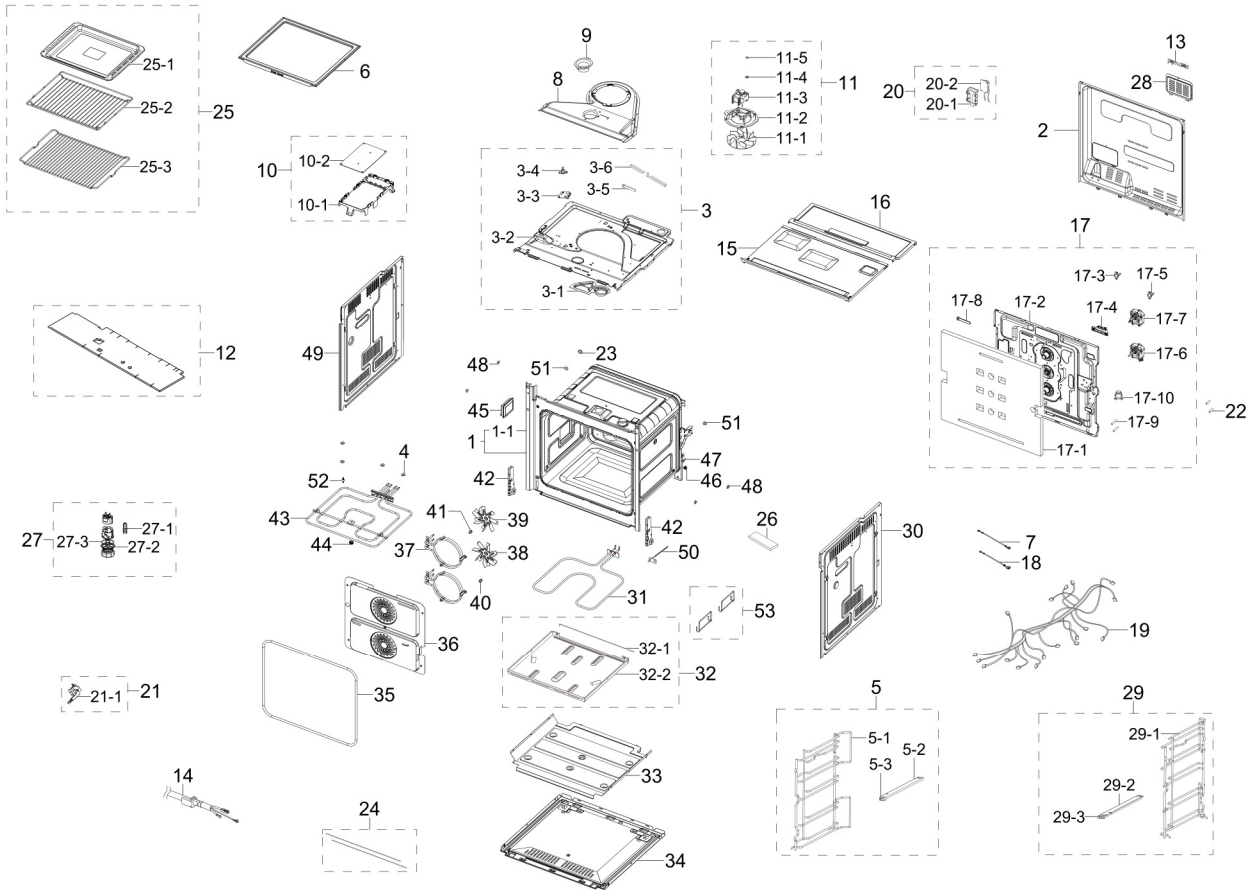

1. NV75K5541BS/EF_11

Exploded View

Parts List

No.	Lvl.	Loc.	Material Code	Description & Specification	SNA	Qty.
1	2	Y103		ASSY CAVITY COATING; NV9900J,75L,ENAMEL,T	SNA	1
1-1	3			ASSY CAVITY WELDING; NV9900J,75L,TWIN, No	SNA	1
2	2	P186		COVER BACK; BQV1Q6T014,GI-SGCC,T0.5	SA	1
3	1	P214		ASSY BRACKET UPPER; TWIN N-PYRO	SNA	1
3-1	2			BRACKET GUIDE; ALL,ALCOAT-SA1C,T0.5,-	SNA	1
3-2	2	M003		BRACKET-UPPER; ALL,GI-SGCC,T0.6,-	SNA	1
3-3	2	H012		BRACKET-TCO; SMH9151B/XAA,EGI-SECC	SA	1
3-4	2	M464		THERMOSTAT; AC125/250V,15A,130,0,Rated Cu	SA	2
3-5	2	M482		CABLE CLAMP; DALF-94-2,Si,150C TEMP	SNA	3
3-6	2	P021		CUSHION SPONGE; OTR,PUR FOAM,T10,W10,L100	SNA	1
4	2	H024		NUT FLANGE; MSWR-SWRM,MSWR10	SNA	4
5	2			ASSY SUPPORTER RACK-LEFT; 549,TWIN,COVER	SA	1

3. Assy Control

Exploded View

Parts List

No.	Lvl.	Loc.	Material Code	Description & Specification	SNA	Qty.
1	1	C082		ASSY CONTROL BOX; NV75K5541RS,VE NV9900J	SA	1
1-1	2	C001		ASSY CONTROL PANEL; NV75K5541RS,VE NV9900	SA	1
1-2	2			SENSOR MAG; MS-407-SS-OV,-20 ~ 1055V,	SA	1
1-3	2			ASSY POP UP; KNOB POP IN/OUT	SA	2
1-4	2	C197		ASSY BUZZER; E-OVEN,KPR-G3020-450,450mm,2	SNA	1
1-5	2			HOLDER KNOB; SINGLE VAPOR,PC,T2.5,BLACK,H	SA	2
1-6	2	C226		HOLDER DISPLAY; NV75J5140BS,PC,BLACK,V2,S	SNA	1
1-7	2			HOLDER SWITCH; 24"EVN,PA66,BLACK,GF15%,EN	SNA	1
1-8	2			ASSY KNOB; NV9900 VE,SILVER SELECT	SA	1
1-8-1	3			BUTTON-INDICATOR; NEO PJT,PC,GE BLACK	SNA	1
1-8-2	3	C185		KNOB-DIAL SELECT; NV6786BNESR,PC,BLACK,NE	SNA	1
1-9	2	Y040		LED DISPLAY; 7S,14D,NV9900J_VE_Dual,IBL,C	SA	1
1-10	2			ASSY KNOB; NV9900 VE,SILVER ENCODER	SA	1