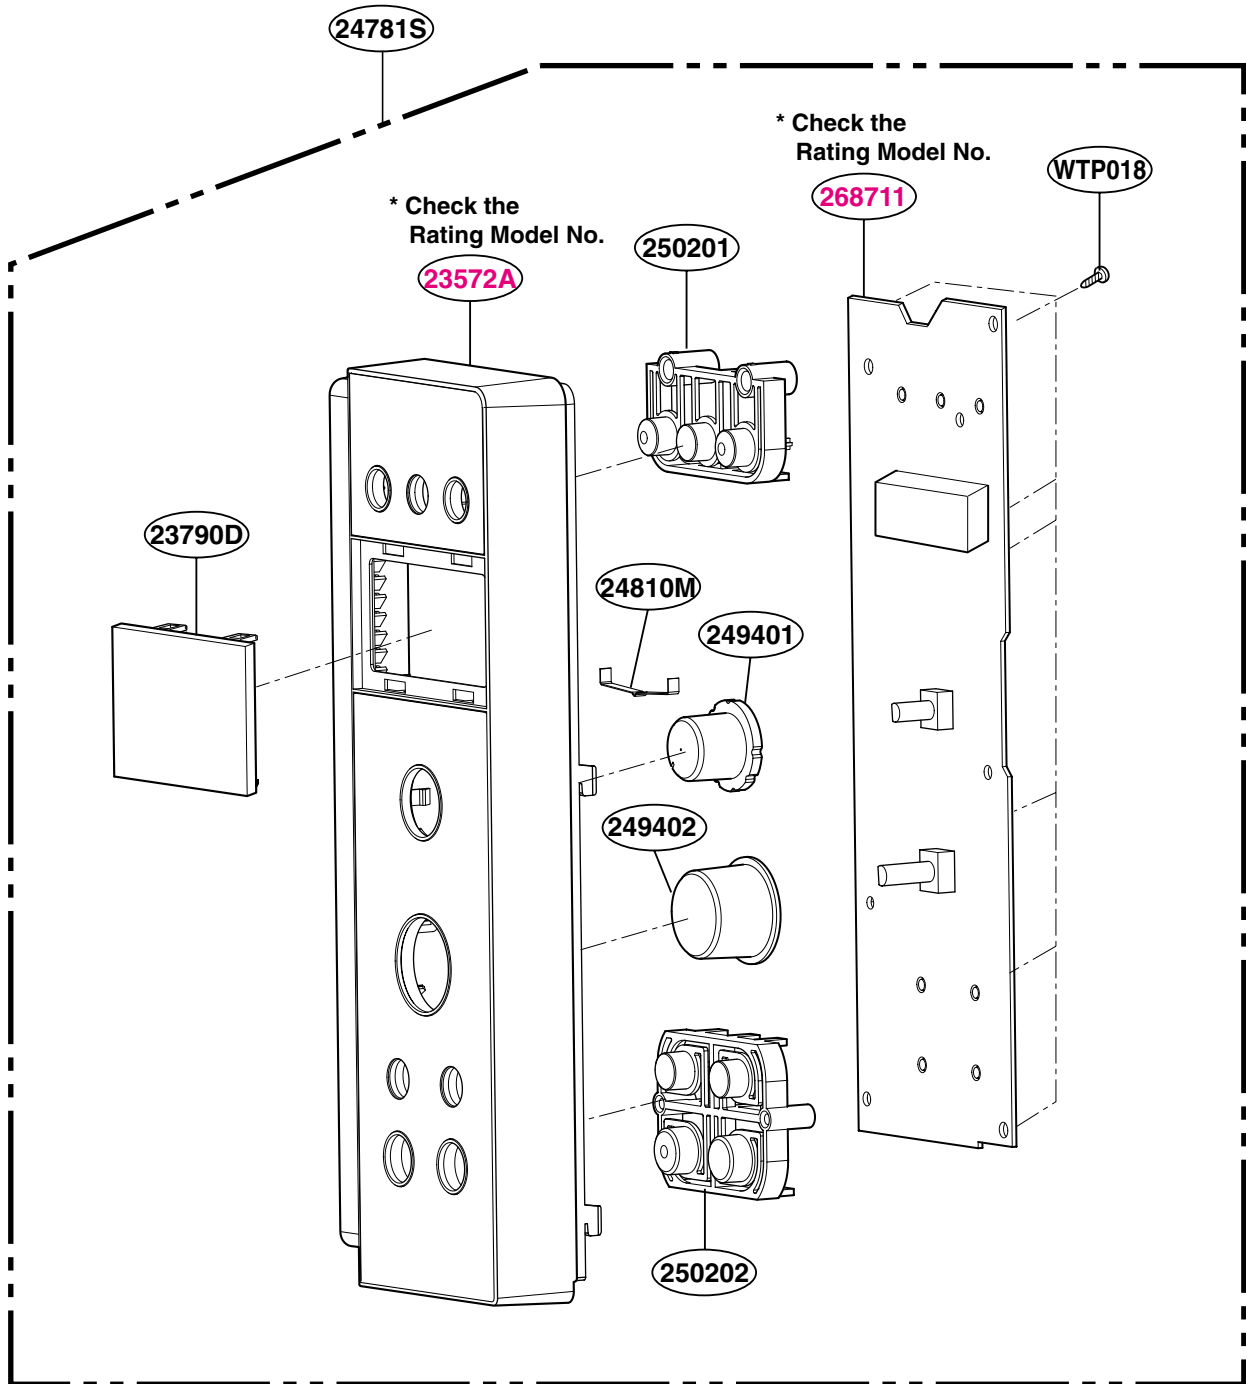

EXPLODED VIEW

INTRODUCTION

MODEL: MC-808N
MC-808NS

DOOR PARTS

* NSP: NOT SERVICE PARTS

CONTROL PANEL PARTS

OVEN CAVITY PARTS

LATCH BOARD PARTS

INTERIOR PARTS

BASE PLATE PARTS