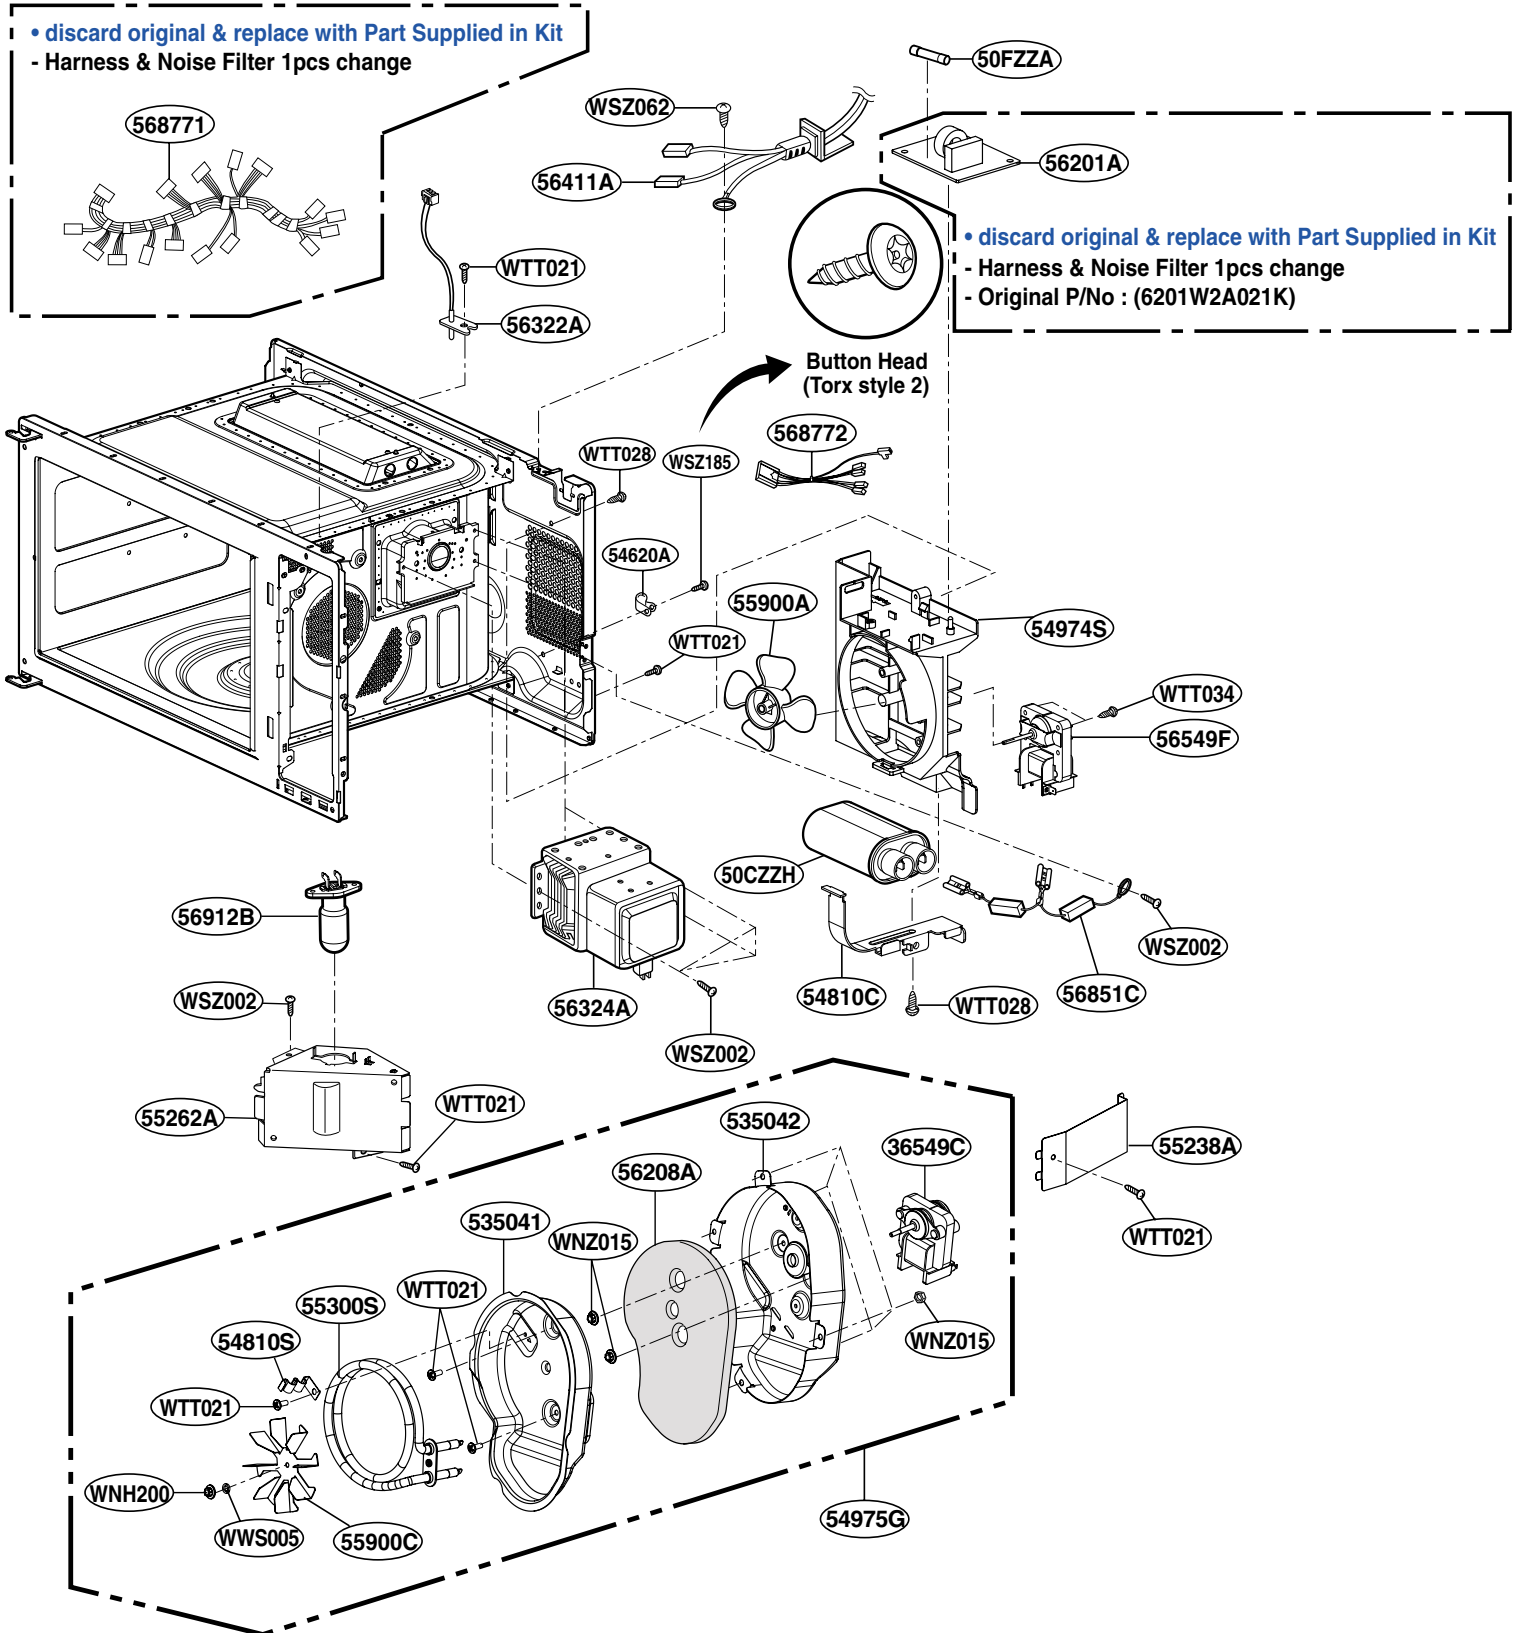

EXPLODED VIEW

INTRODUCTION

MODEL: MC-808N
MC-808NS

DOOR PARTS

* NSP: NOT SERVICE PARTS

CONTROL PANEL PARTS

OVEN CAVITY PARTS

LATCH BOARD PARTS

INTERIOR PARTS

BASE PLATE PARTS