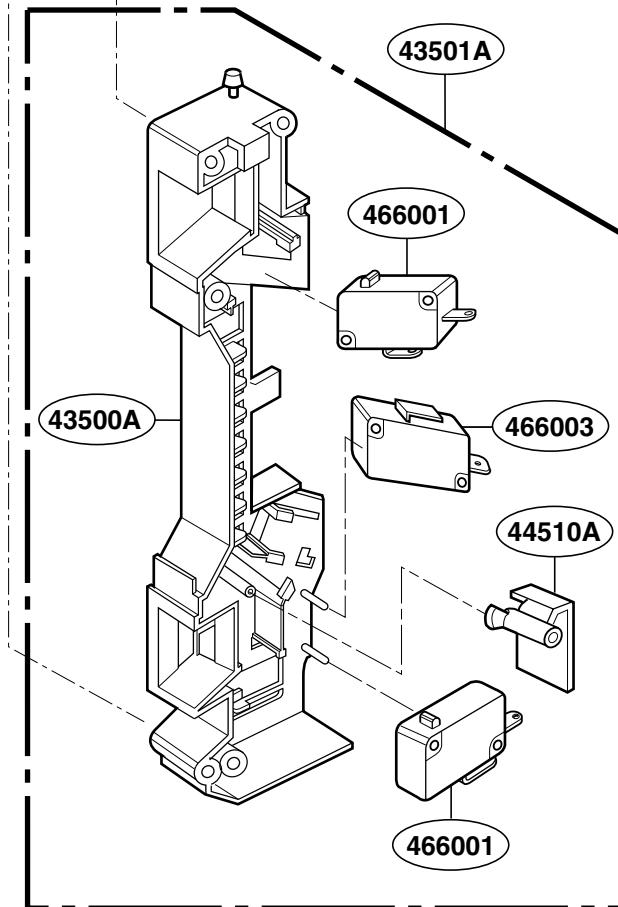

EXPLODED VIEW

INTRODUCTION

MODEL: MC-808N
MC-808NS

DOOR PARTS

* NSP: NOT SERVICE PARTS

CONTROL PANEL PARTS

OVEN CAVITY PARTS

LATCH BOARD PARTS

INTERIOR PARTS

BASE PLATE PARTS