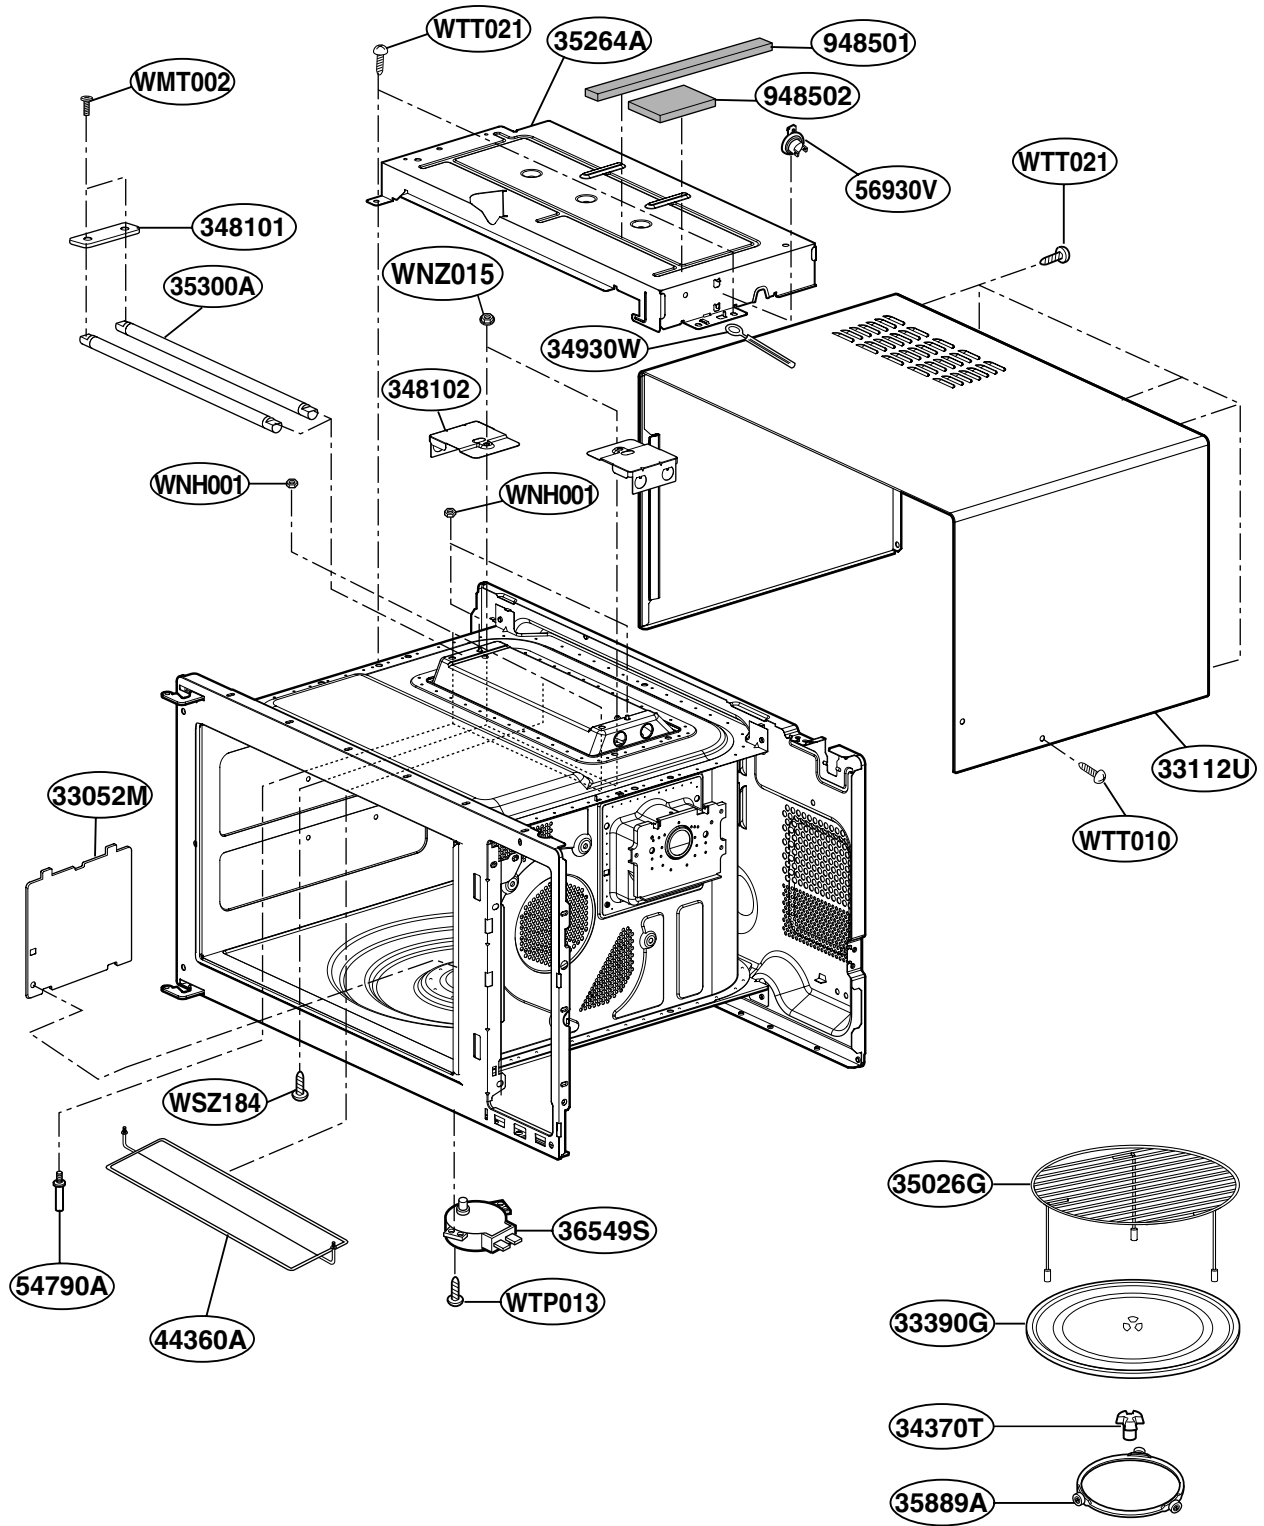

EXPLODED VIEW

INTRODUCTION

MODEL: MC-808N
MC-808NS

DOOR PARTS

* NSP: NOT SERVICE PARTS

CONTROL PANEL PARTS

OVEN CAVITY PARTS

LATCH BOARD PARTS

INTERIOR PARTS

BASE PLATE PARTS