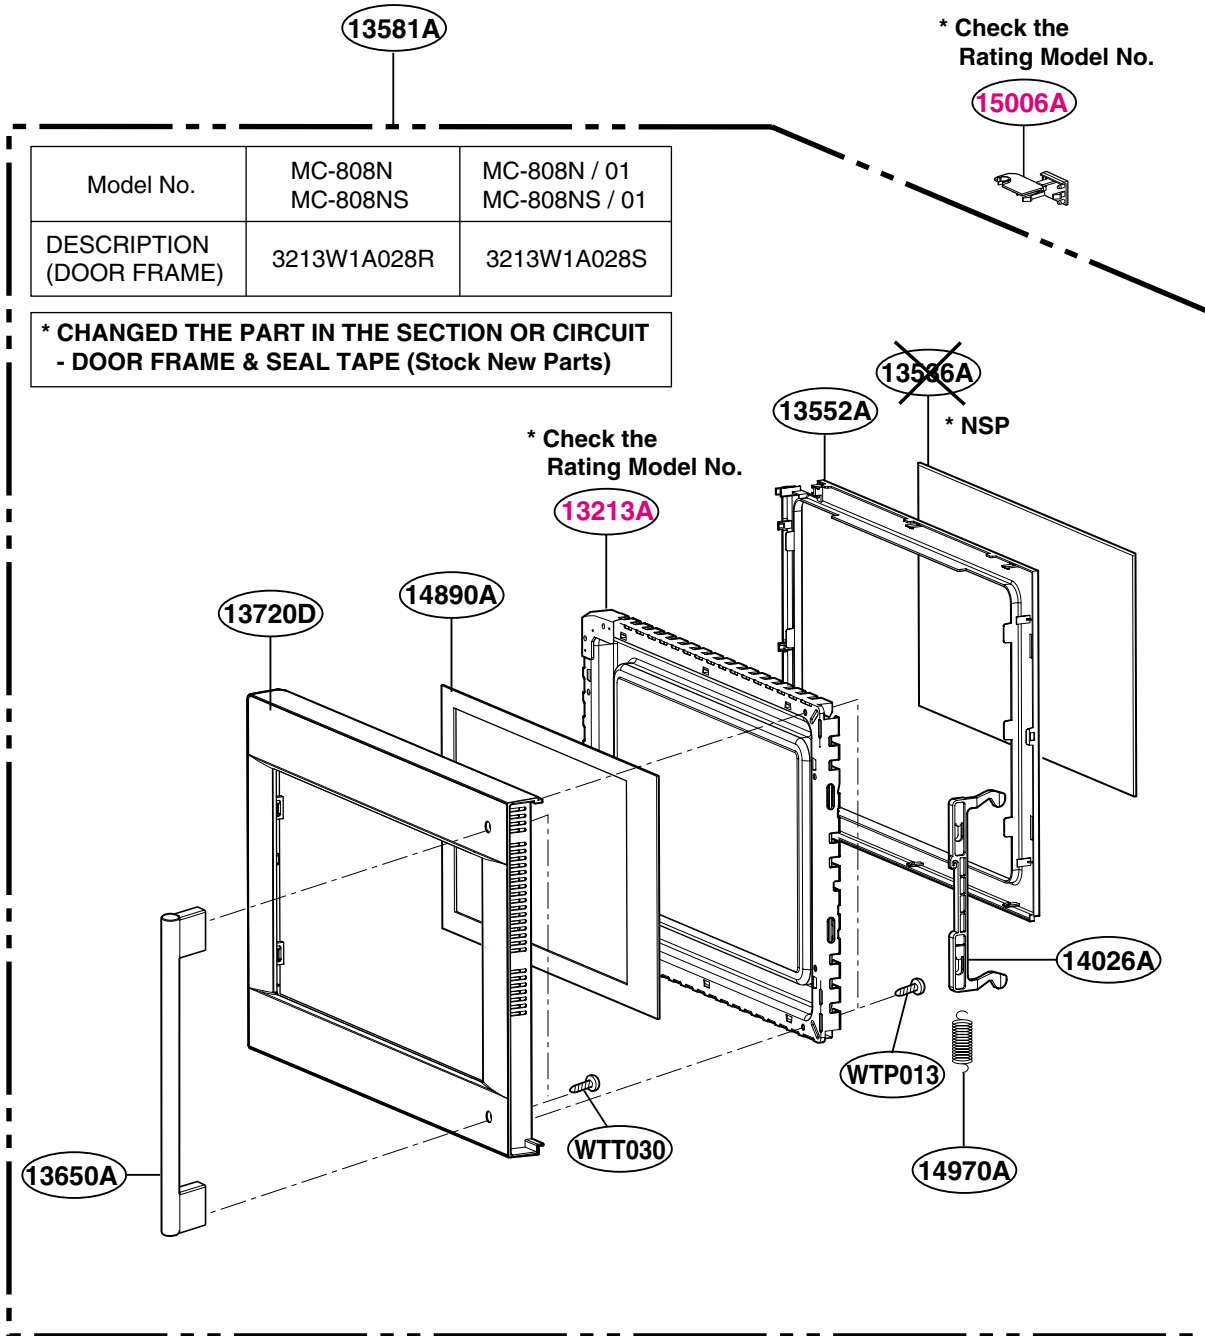

EXPLODED VIEW

INTRODUCTION

MODEL: MC-808N
MC-808NS

DOOR PARTS

* NSP: NOT SERVICE PARTS

CONTROL PANEL PARTS

OVEN CAVITY PARTS

LATCH BOARD PARTS

INTERIOR PARTS

BASE PLATE PARTS