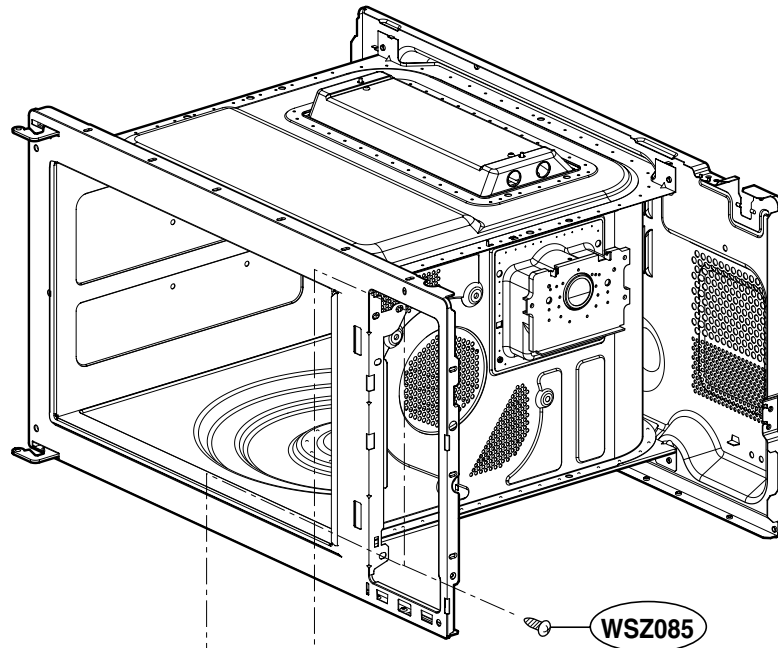

EXPLODED VIEW

INTRODUCTION

MODEL: MC-808N
MC-808NS

DOOR PARTS

* NSP: NOT SERVICE PARTS

CONTROL PANEL PARTS

OVEN CAVITY PARTS

LATCH BOARD PARTS

INTERIOR PARTS

BASE PLATE PARTS