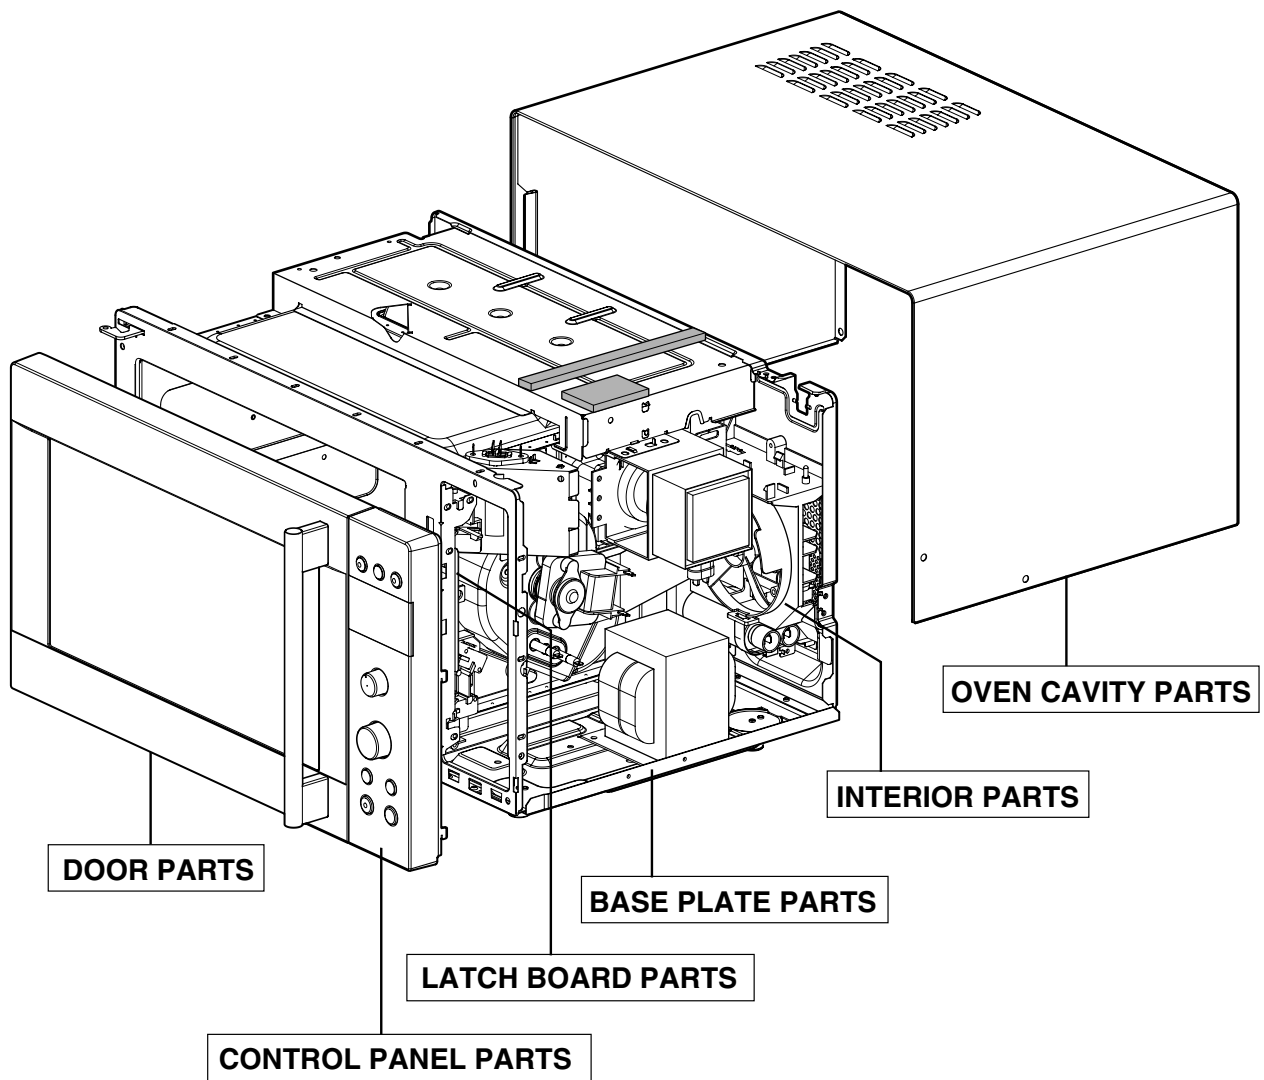

EXPLODED VIEW

INTRODUCTION

MODEL: MC-808N
MC-808NS

DOOR PARTS

* NSP: NOT SERVICE PARTS

CONTROL PANEL PARTS

OVEN CAVITY PARTS

LATCH BOARD PARTS

INTERIOR PARTS

BASE PLATE PARTS