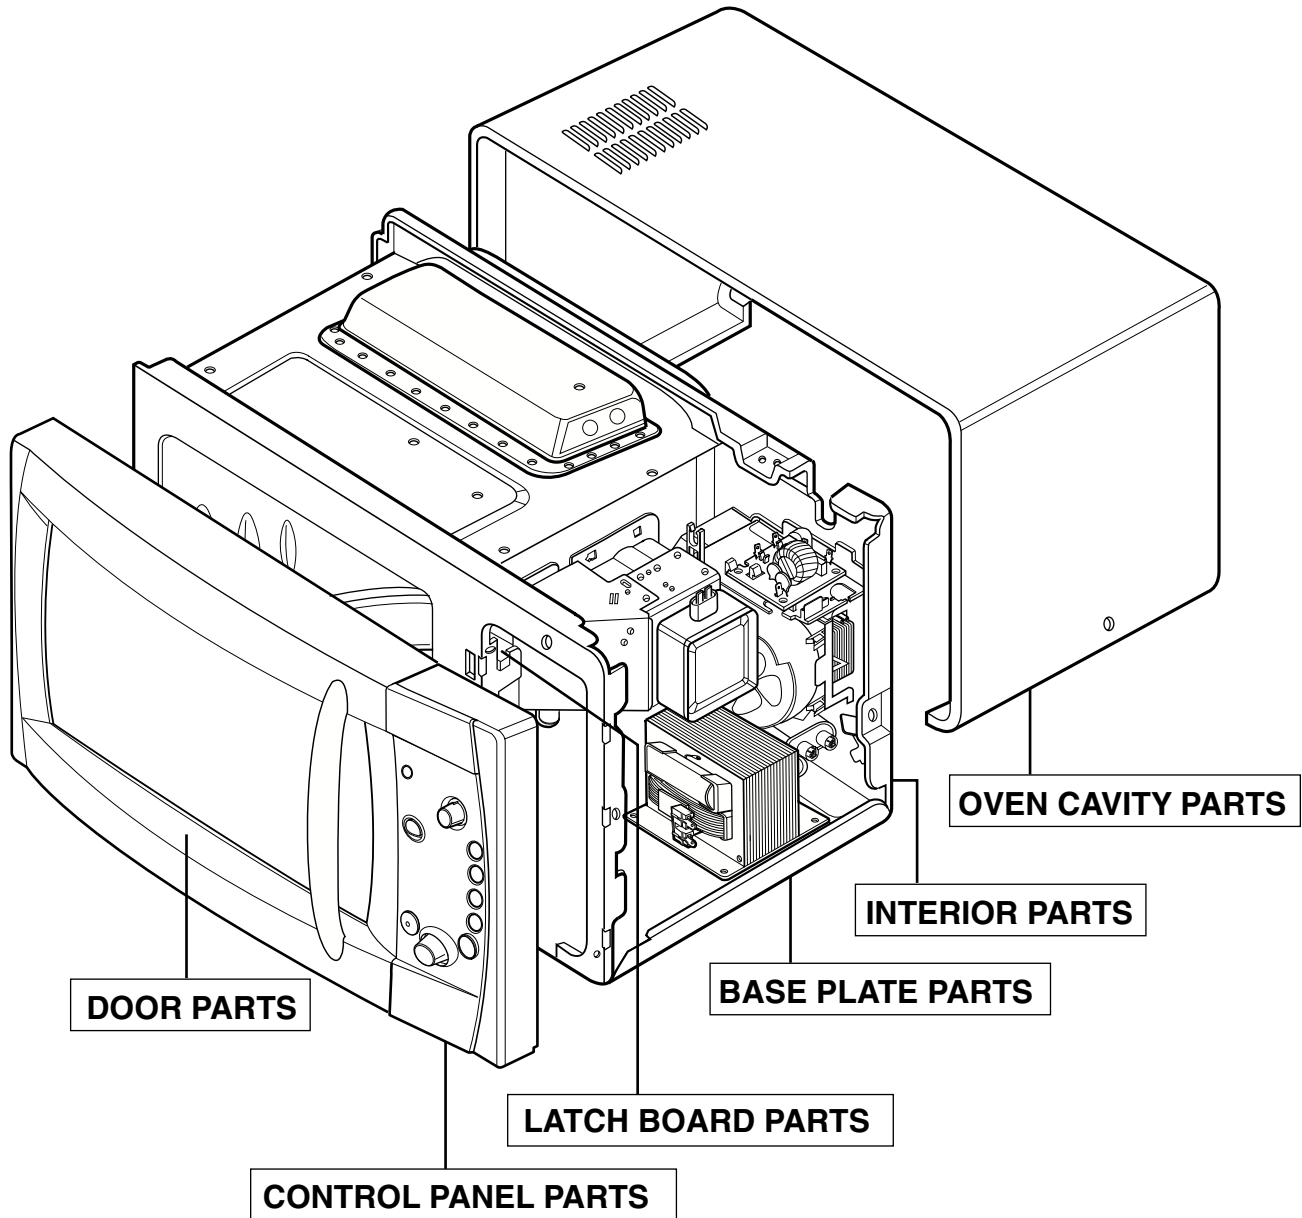

EXPLODED VIEW

INTRODUCTION

MODEL: MB-4384F

DOOR PARTS

CONTROL PANEL PARTS

OVEN CAVITY PARTS

LATCH BOARD PARTS

INTERIOR PARTS

BASE PLATE PARTS