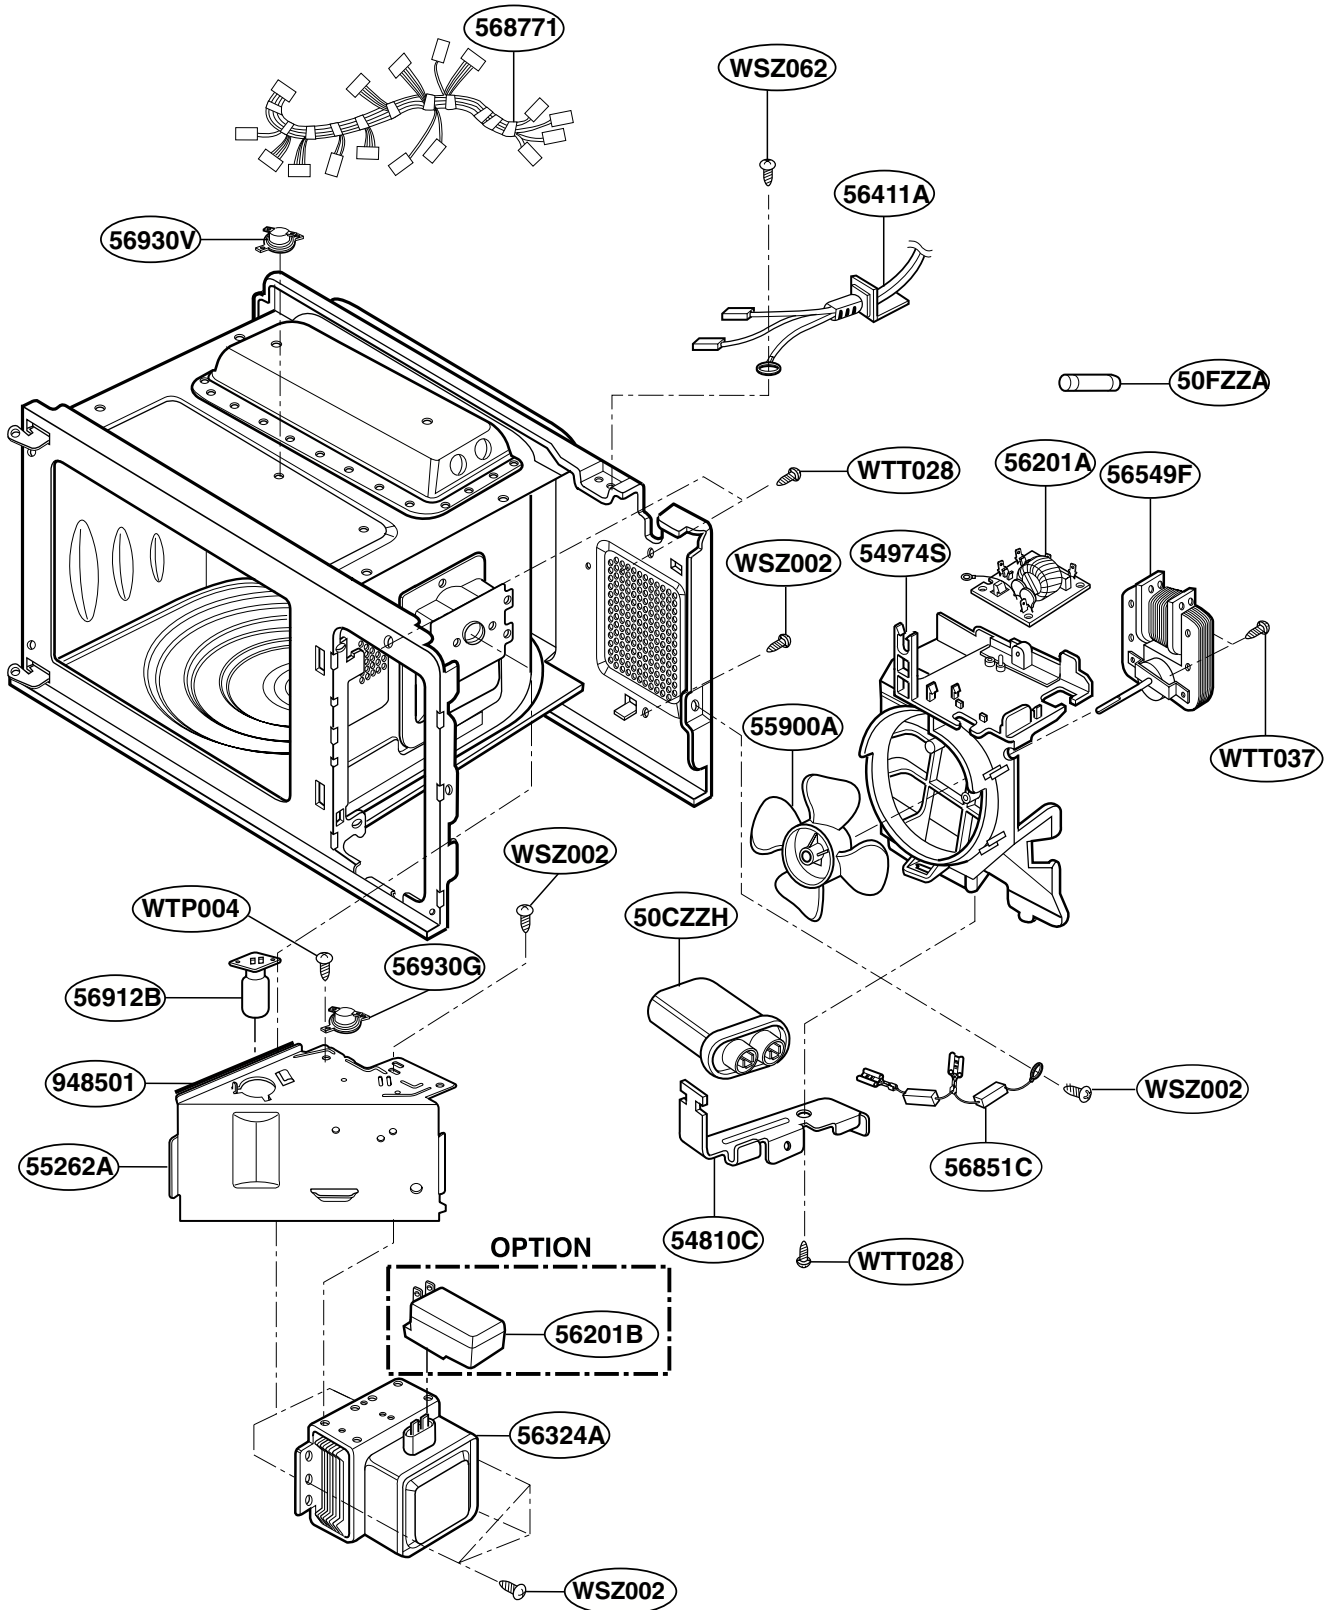

EXPLODED VIEW

INTRODUCTION

MODEL: MB-4384F

DOOR PARTS

CONTROL PANEL PARTS

OVEN CAVITY PARTS

LATCH BOARD PARTS

INTERIOR PARTS

BASE PLATE PARTS