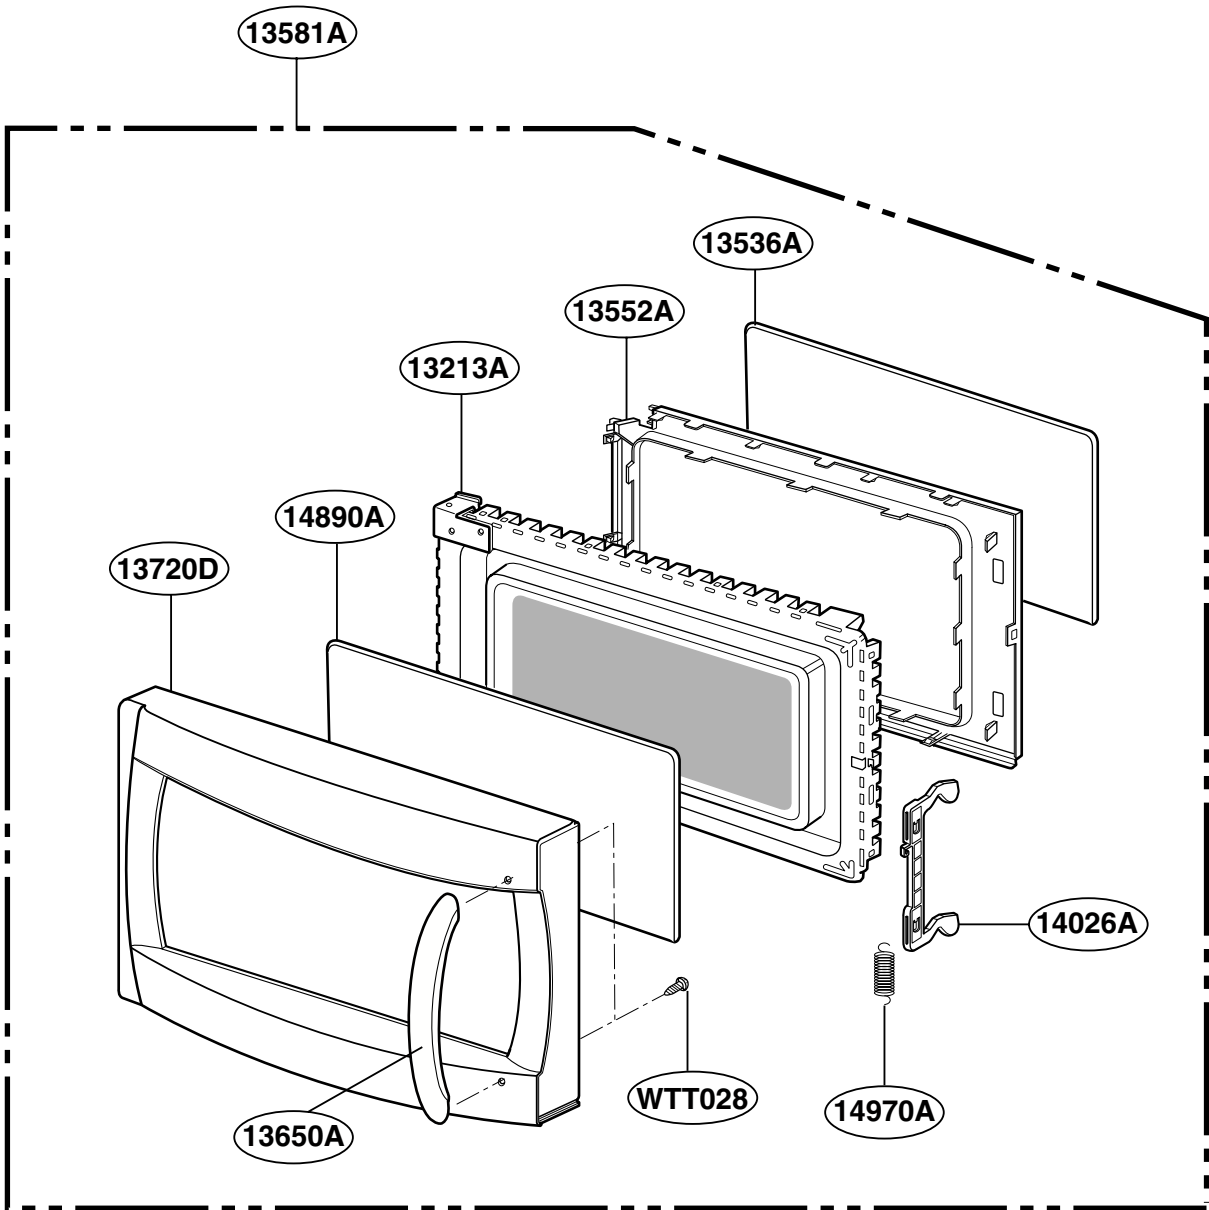

EXPLODED VIEW

INTRODUCTION

MODEL: MB-4384F

DOOR PARTS

CONTROL PANEL PARTS

OVEN CAVITY PARTS

LATCH BOARD PARTS

INTERIOR PARTS

BASE PLATE PARTS