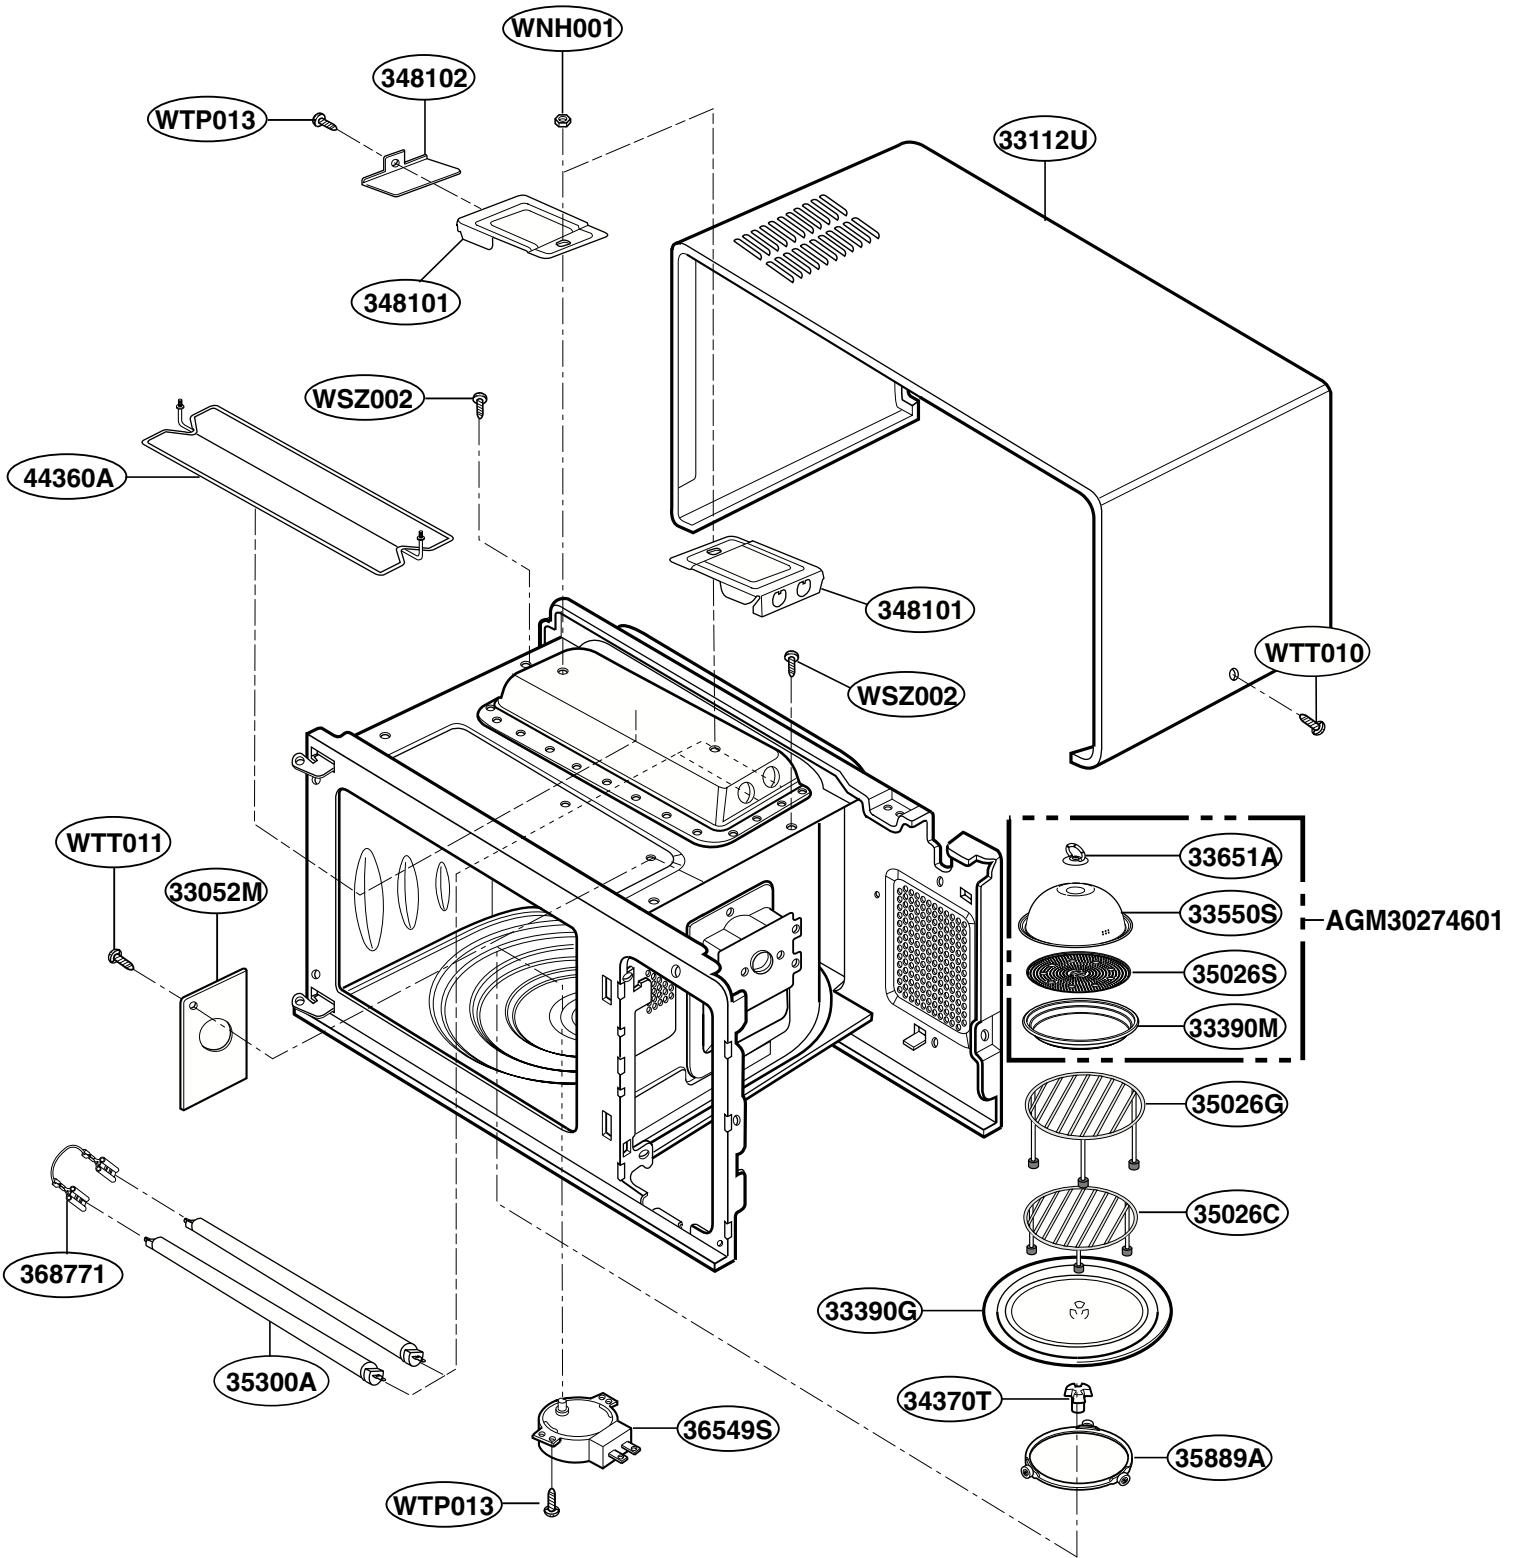

EXPLODED VIEW

INTRODUCTION

MODEL: MB-4384F

DOOR PARTS

CONTROL PANEL PARTS

OVEN CAVITY PARTS

LATCH BOARD PARTS

INTERIOR PARTS

BASE PLATE PARTS