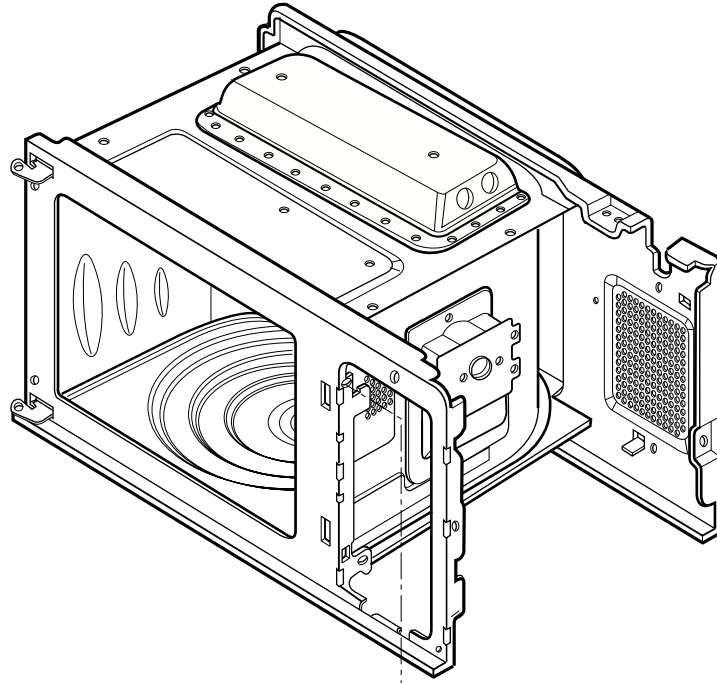

EXPLODED VIEW

INTRODUCTION

MODEL: MB-4384F

DOOR PARTS

CONTROL PANEL PARTS

OVEN CAVITY PARTS

LATCH BOARD PARTS

INTERIOR PARTS

BASE PLATE PARTS