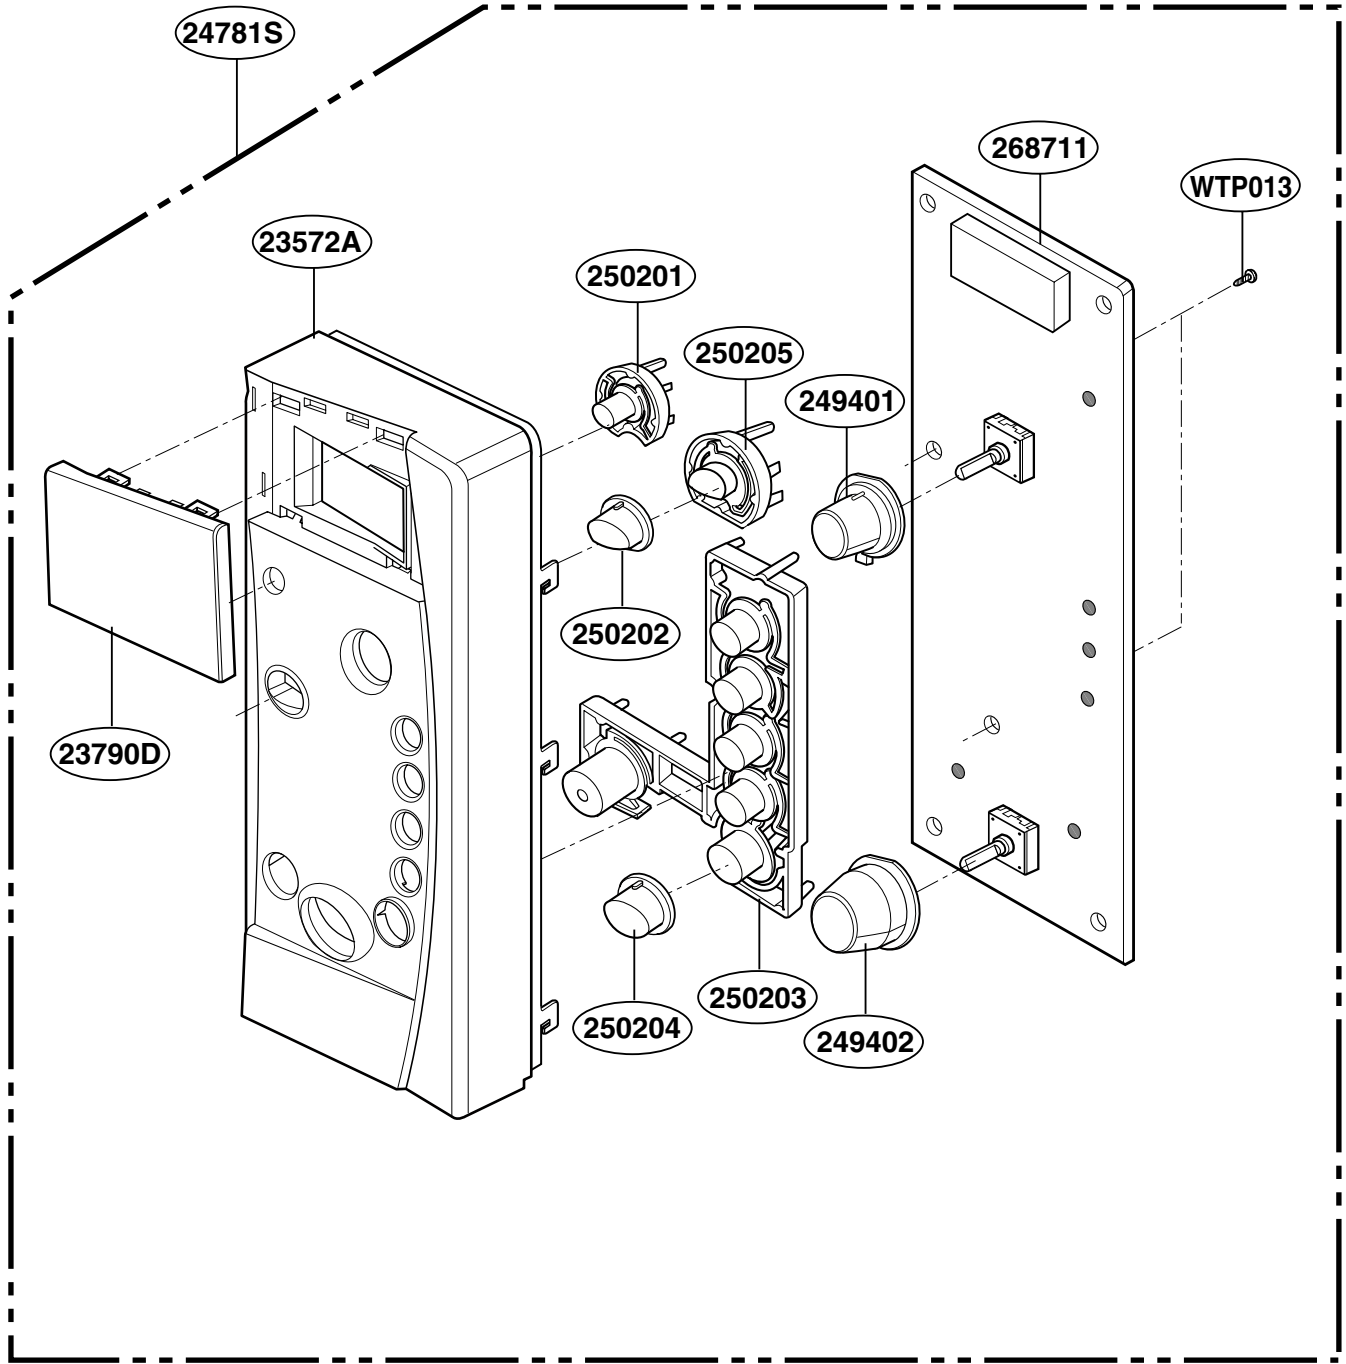

EXPLODED VIEW

INTRODUCTION

MODEL: MB-4384F

DOOR PARTS

CONTROL PANEL PARTS

OVEN CAVITY PARTS

LATCH BOARD PARTS

INTERIOR PARTS

BASE PLATE PARTS