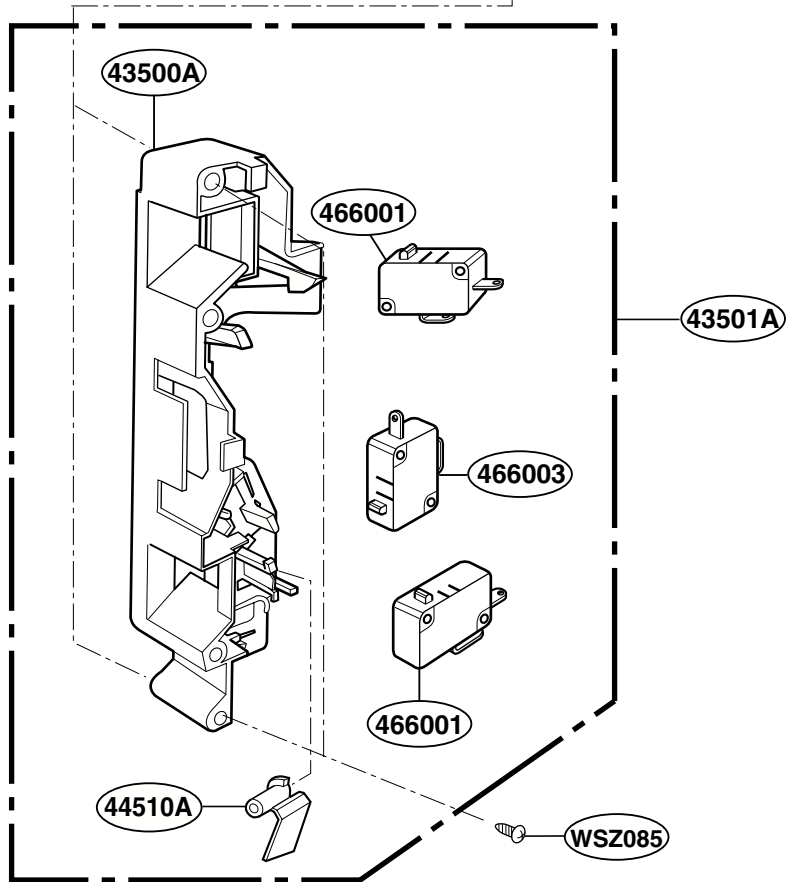

EXPLODED VIEW

INTRODUCTION

MODEL: MB-4384F

DOOR PARTS

CONTROL PANEL PARTS

OVEN CAVITY PARTS

LATCH BOARD PARTS

INTERIOR PARTS

BASE PLATE PARTS