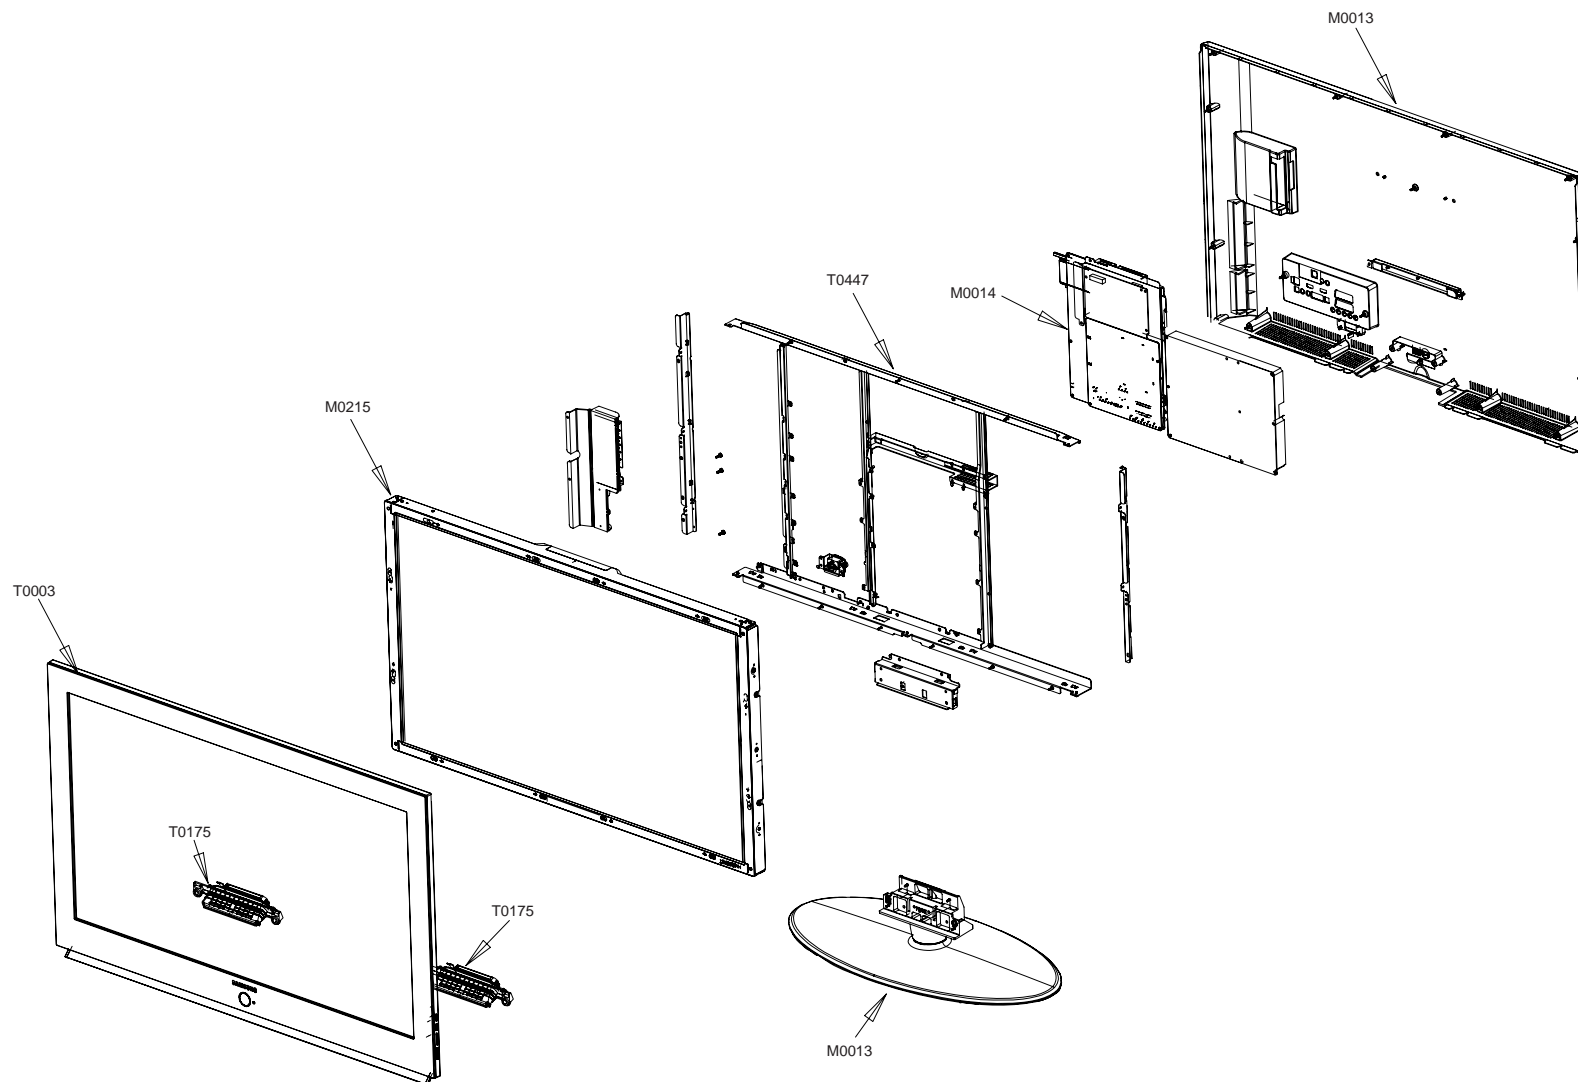

5 Exploded View and Parts List

- You can search for updated part codes through ITSELF web site.
URL : <http://itself.sec.samsung.co.kr/>

5-1 LE40M91BX Exploded View

5-2 LE40M91BX Parts list

Location	Code.No	Item & Specification	Q'ty	SA/SNA	Remark
T0003	BN96-03412L	ASSY COVER P-FRONT;40M9,EO(NEW),ABS+PMMA	1	S.A	
T0175	BN96-03271A	ASSY SPEAKER P;8ohm,Mosel 32,Left,10W,BA	1	S.A	
T0175	BN96-03272A	ASSY SPEAKER P;8ohm,Mosel 32,Right,10W,B	1	S.A	
M0215	BN07-00343A	LCD-PANEL;LTA400WH-LL1,10bit,40inch,1.07	1	S.A	
T0447	BN96-04218A	ASSY BRACKET P-PANEL;40M9,EO,LED MOSEL	1	S.N.A	
M0014	BN94-01065A	ASSY PCB MAIN;LE40M91BX/XEC	1	S.A	
M0013	BN96-04217A	ASSY STAND P-BASE;LED MOSEL,40,ABS+PMMA,	1	S.A	