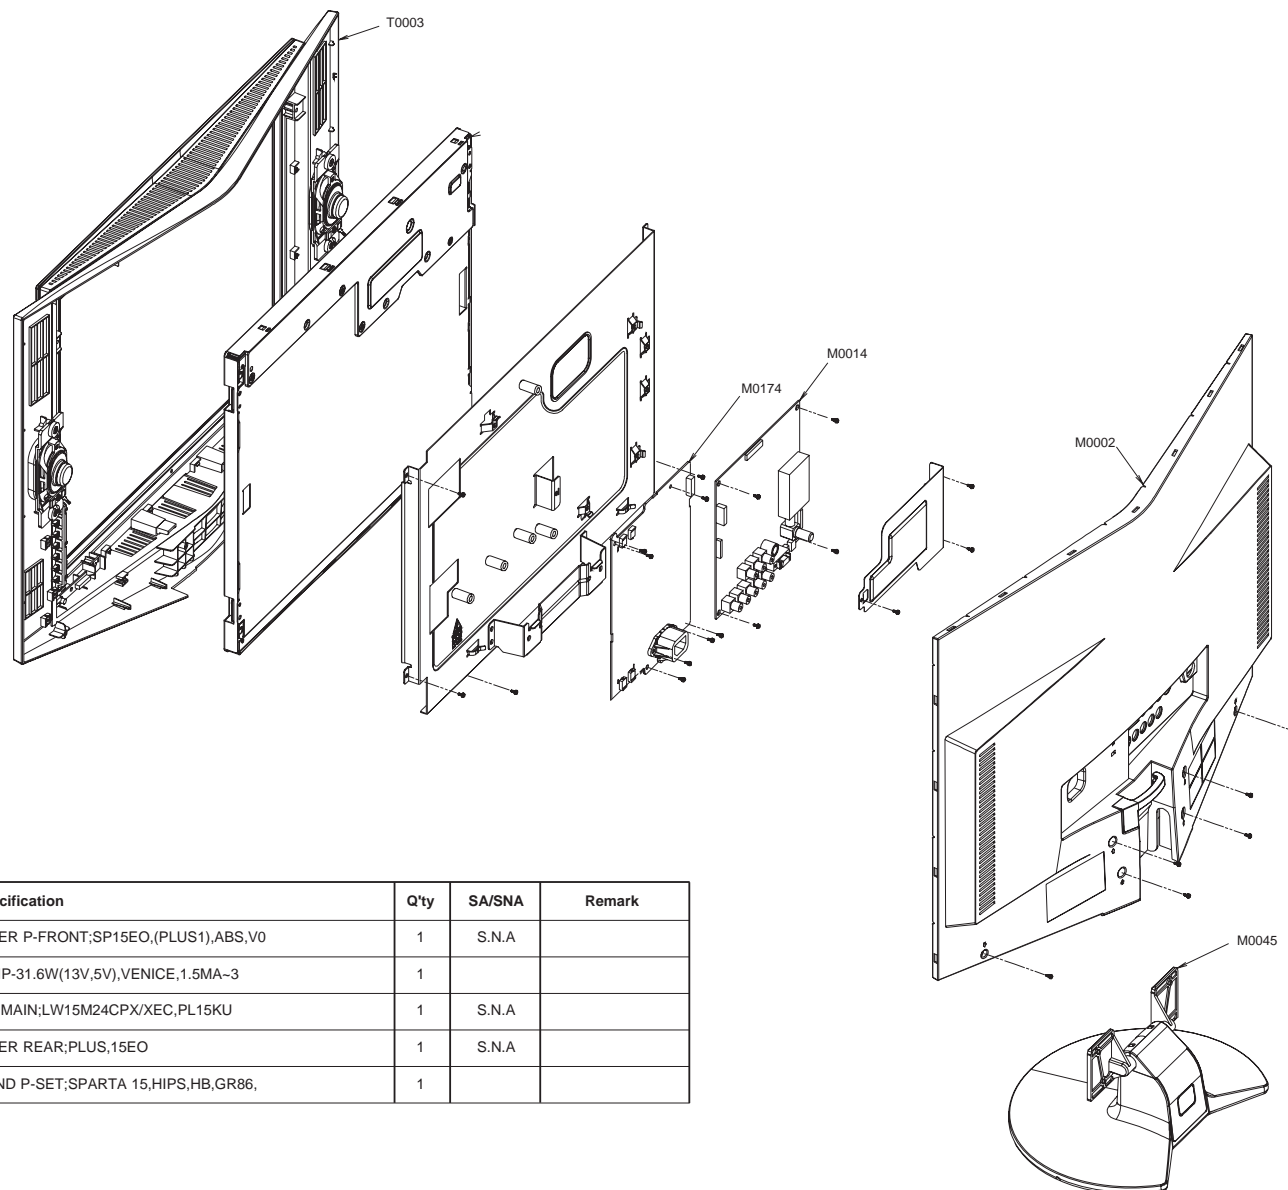

5 Exploded View and Parts List

- You can search for updated part codes through ITSELF web site.

URL : <http://itself.sec.samsung.co.kr/>

5-1 LE15S51BP

Location	Code.No	Item & Specification	Q'ty	SA/SNA	Remark
T0003	BN96-01864E	ASSY COVER P-FRONT;SP15EO,(PLUS1),ABS,V0	1	S.N.A	
M0174	BN44-00112A	IP BOARD;IP-31.6W(13V,5V),VENICE,1.5MA-3	1		
M0014	BN94-00747D	ASSY PCB MAIN;LW15M24CPX/XEC,PL15KU	1	S.N.A	
M0002	BN90-00712J	ASSY COVER REAR;PLUS,15EO	1	S.N.A	
M0045	BN96-01867A	ASSY STAND P-SET;SPARTA 15,HIPS,HB,GR86,	1		

5-2 LE20S51BP

Location	Code.No	Item & Specification	Q'ty	SA/SNA	Remark
T0003	BN96-01625F	ASSY COVER P-FRONT;PLUS1,20EO,(AUO),ABS,	1		
M0215	BN07-00177A	LCD-PANEL;A201SN01,GY,8bit,448*347*23,16	1		
M0174	BN44-00115B	IP BOARD;IP-51135T(A),VENICE 20",4.0MA,6	1		
M0014	BN94-00747F	ASSY PCB MAIN;LW20M21CPX/XEC,PL20KU	1		
M0002	BN90-00708F	ASSY COVER REAR;PLUS,20EO	1	S.N.A	
M0045	BN96-01626A	ASSY STAND P-SET;SPARTA 20,HIPS,HB,GR86,	1		