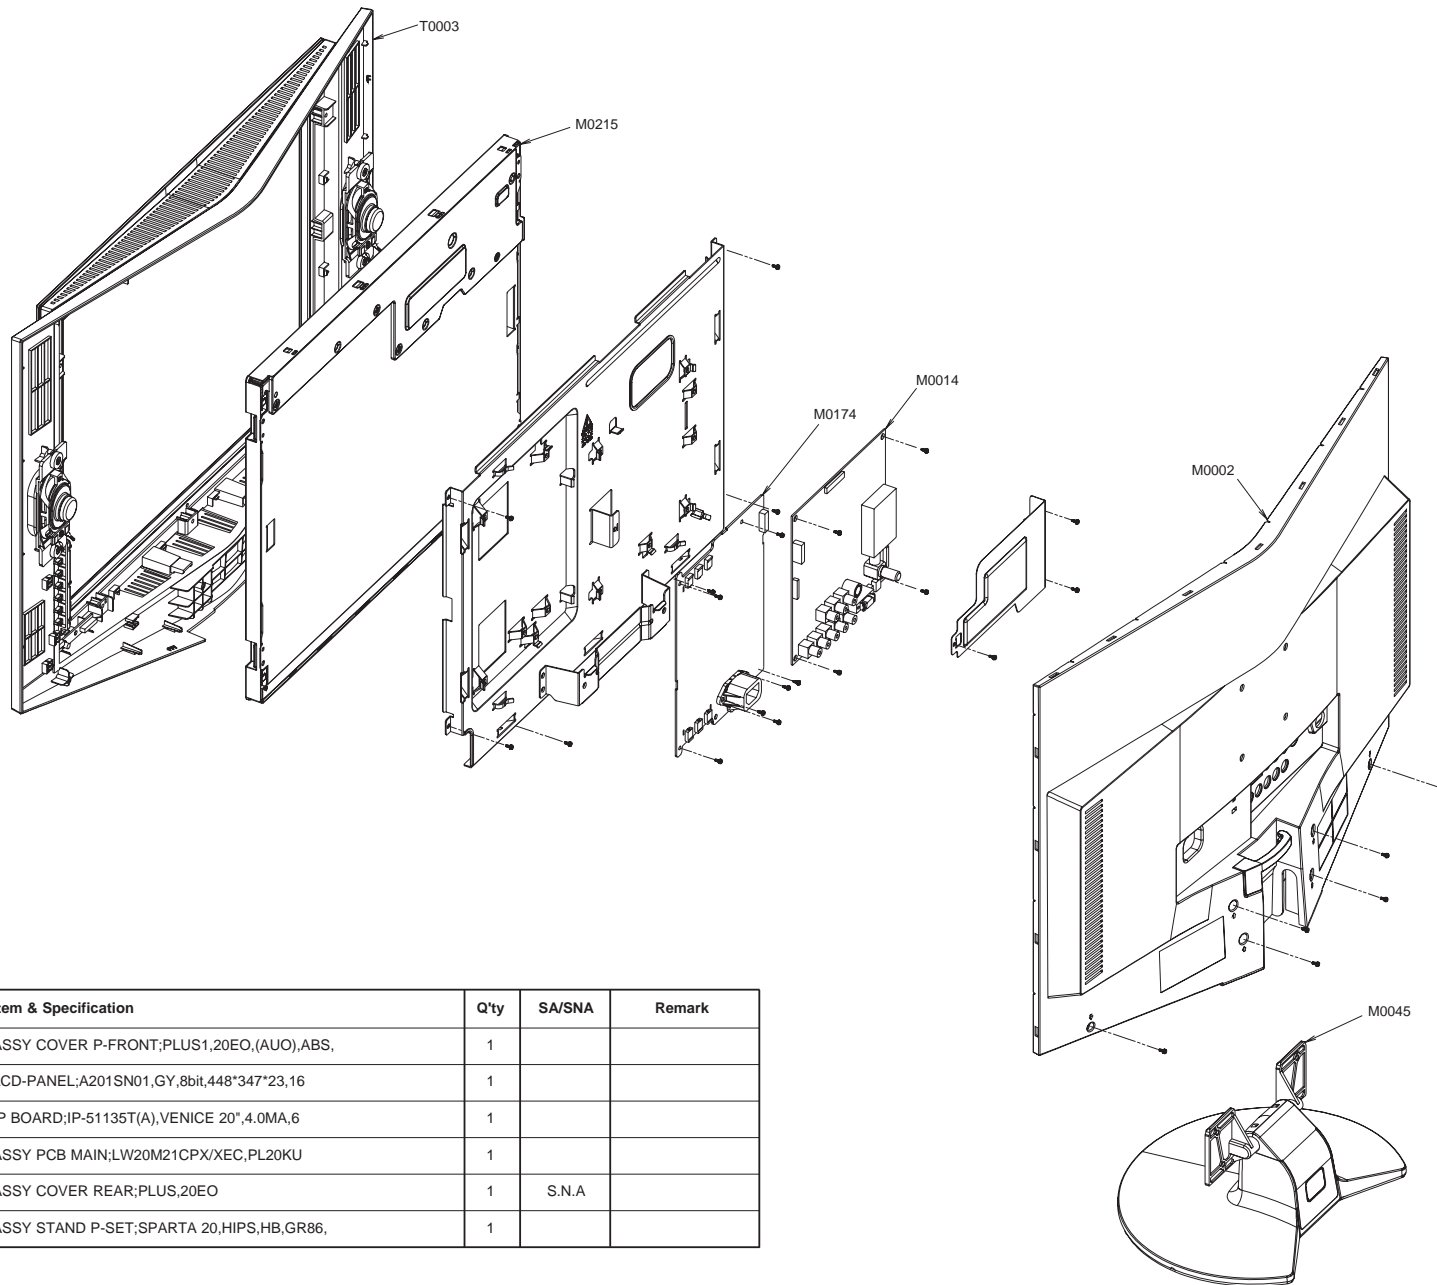

5 Exploded View and Parts List

- You can search for updated part codes through ITSELF web site.

URL : <http://itself.sec.samsung.co.kr/>

5-1 LE15S51BP

Location	Code.No	Item & Specification	Q'ty	SA/SNA	Remark
T0003	BN96-01864E	ASSY COVER P-FRONT;SP15EO,(PLUS1),ABS,V0	1	S.N.A	
M0174	BN44-00112A	IP BOARD;IP-31.6W(13V,5V),VENICE,1.5MA-3	1		
M0014	BN94-00747D	ASSY PCB MAIN;LW15M24CPX/XEC,PL15KU	1	S.N.A	
M0002	BN90-00712J	ASSY COVER REAR;PLUS,15EO	1	S.N.A	
M0045	BN96-01867A	ASSY STAND P-SET;SPARTA 15,HIPS,HB,GR86,	1		

5-2 LE20S51BP

Location	Code.No	Item & Specification	Q'ty	SA/SNA	Remark
T0003	BN96-01625F	ASSY COVER P-FRONT;PLUS1,20EO,(AUO),ABS,	1		
M0215	BN07-00177A	LCD-PANEL;A201SN01,GY,8bit,448*347*23,16	1		
M0174	BN44-00115B	IP BOARD;IP-51135T(A),VENICE 20",4.0MA,6	1		
M0014	BN94-00747F	ASSY PCB MAIN;LW20M21CPX/XEC,PL20KU	1		
M0002	BN90-00708F	ASSY COVER REAR;PLUS,20EO	1	S.N.A	
M0045	BN96-01626A	ASSY STAND P-SET;SPARTA 20,HIPS,HB,GR86,	1		