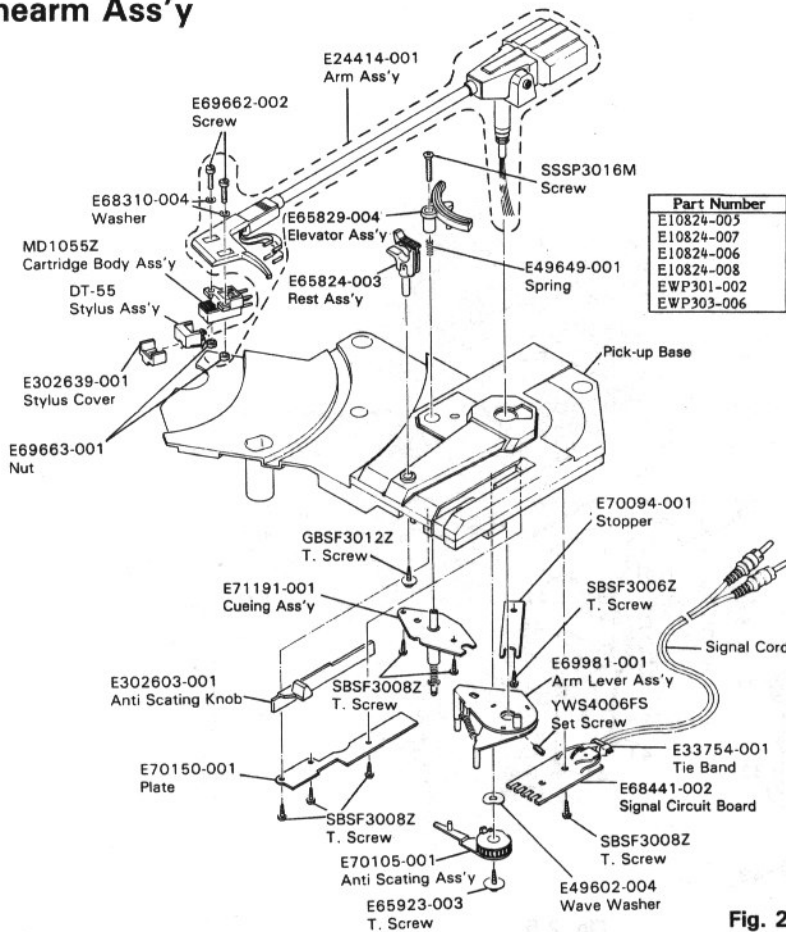

Exploded Views and Part Numbers

Mechanism Base Ass'y

Fig. 2-3

Tonearm Ass'y

Part Number	Part Name	Description	Area
E10824-005	Pick Up Base	Silver	J,C
E10824-007	Pick Up Base	Black	J,C
E10824-006	Pick Up Base	Silver	U,P,E,A,BS,G,ES,PG
E10824-008	Pick Up Base	Black	U,P,E,A,BS,G,ES,PG
EWP301-002	Signal Cord		J
EWP303-006	Signal Cord		A,C,BS,E,ES,G,P,PG,U