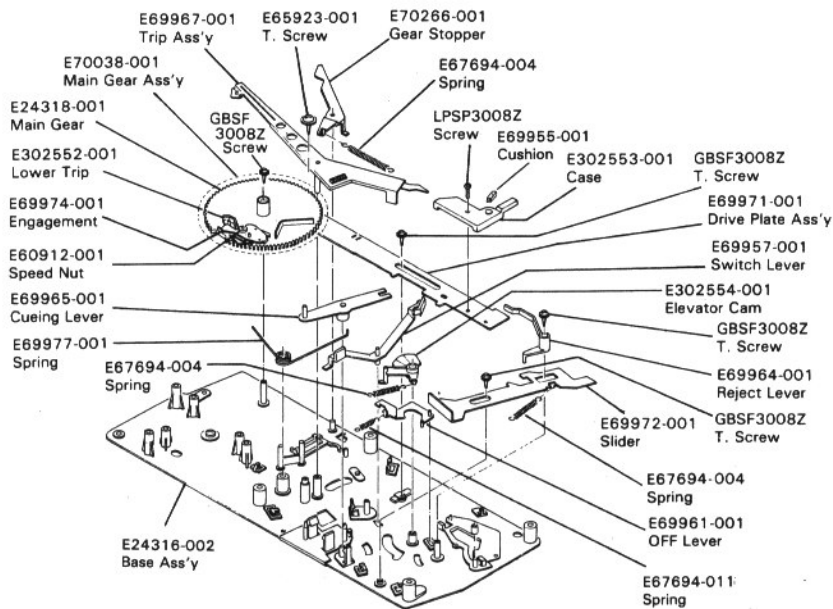

Exploded Views and Part Numbers

Mechanism Base Ass'y

Fig. 2-3

Tonearm Ass'y

Part Number	Part Name	Description	Area
E10824-005	Pick Up Base	Silver	J,C
E10824-007	Pick Up Base	Black	J,C
E10824-006	Pick Up Base	Silver	U,P,E,A,BS,G,ES,PG
E10824-008	Pick Up Base	Black	U,P,E,A,BS,G,ES,PG
EWP301-002	Signal Cord		J
EWP303-006	Signal Cord		A,C,BS,E,ES,G,P,PG,U

The Marks for Designated Areas.

- J..... U.S.A.
- C..... Canada
- E..... Europe
- G..... West Germany
- A..... Australia
- P,PG..... U.S.Military Market
- ES..... Spain
- BS..... U.K.
- U..... Other Countries

Fig. 2-4