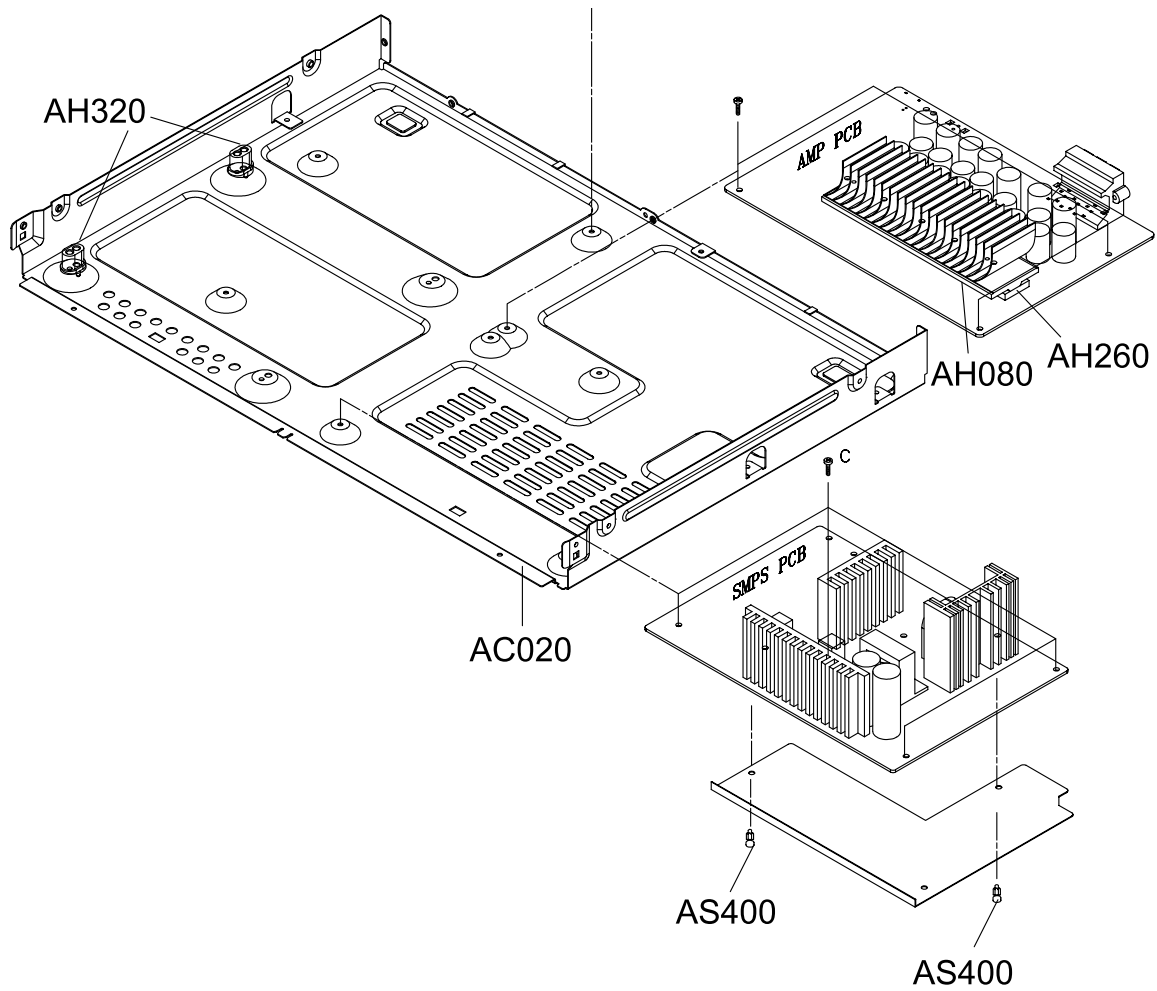

7.Exploded Views and Parts List

1. Total Exploded View

HT-P30 EXPLODED VIEW

1-1. Exploded View (PART1)

1-2. Exploded View (PART2)

B

1-2. Exploded View (PART2)

C

2. Parts List

Location	Code No.	Description	Specification	Q'ty	Remark
AB000	AH64-70003D	BADGE	AL	1	
AB340	AH61-01600A	BRKT-TUNER	SECC 1.0T	1	
AC010	AH64-03258E	CABINET-FRONT	HIPS L/GRY	1	HT-P30
	AH64-03258F			1	HT-UP30, TP33
	AH64-03258P			1	HT-TWP32
	AH64-03258J			1	HT-WP30
AC020	AH64-03260A	CABINET-BOTTOM	SECC 0.6T	1	
AC050	AH64-03261C	CABINET-REAR	SECC 0.5T	1	HT-UP30, TP33
	AH64-03261D			1	HT-P30
	AH64-03261H			1	HT-TWP32, WP30
AC080	AH64-03259A	CABINET-TOP		1	
AC320	AH63-00904B	COVER-USB	ABS+ELASTOMER	1	
AD150	AH64-03273B	DECO-FRONT	ABS GRAY	1	
AD280	AH64-03266B	DECO-POWER	ABS NATURAL	1	
AD370	AH64-03274B	DECO-VOLUME	ABS NATURAL	1	
AD480	AH64-03272B	DOOR-CD	ABS GRAY	1	
AH080	AH62-00135A	HEAT-SINK	AL SKIVE	1	
AH260	AH61-01796A	HOLDER-HEATSINK	ABS+GF30%	1	
AH320	AH61-01825A	HOLDER-MECHA	ABS BLK	4	
AH356	AH61-01823A	HOLDER-POWER	ABS WHT	1	
AH410	AH61-01826A	HOLDER-VFD	ABS BLK	1	
AK170	AH64-03268B	KNOB-FUNCTION	ABS GRAY	1	
AL140	AH67-00332A	LENS-POWER	PMMA MILKY	1	
AL210	AH67-00331A	LENS-VOLUME	PMMA MILKY	1	
AR011	AH73-00005A	RUBBER-FOOT	EVA 11.5*9	4	
AS400	AH61-40014A	SUPPORT-RIVET	PP	2	
AW110	AH64-03271C	WINDOW-FRONT	PMMA 3.0T	1	