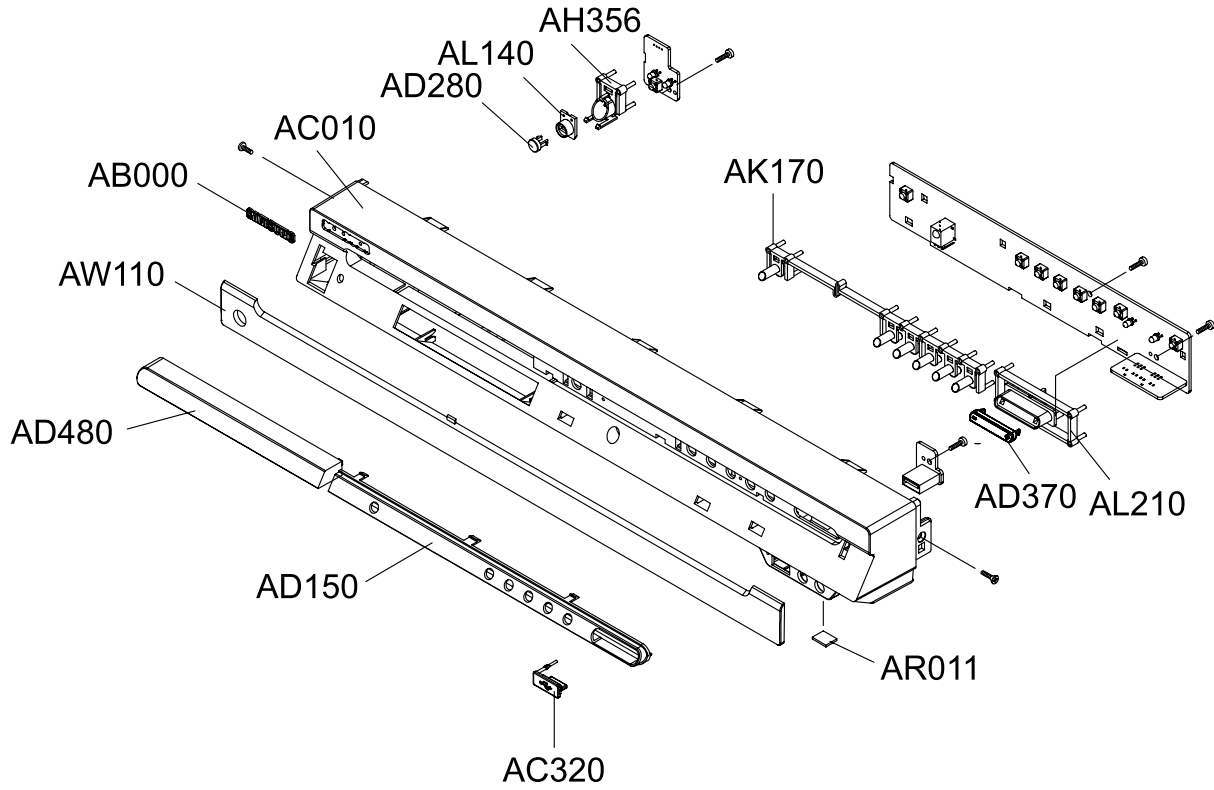

7.Exploded Views and Parts List

1. Total Exploded View

HT-P30 EXPLODED VIEW

1-1. Exploded View (PART1)

1-2. Exploded View (PART2)

B

1-2. Exploded View (PART2)

C

2. Parts List

Location	Code No.	Description	Specification	Q'ty	Remark
AB000	AH64-70003D	BADGE	AL	1	
AB340	AH61-01600A	BRKT-TUNER	SECC 1.0T	1	
AC010	AH64-03258E	CABINET-FRONT	HIPS L/GRY	1	HT-P30
	AH64-03258F			1	HT-UP30, TP33
	AH64-03258P			1	HT-TWP32
	AH64-03258J			1	HT-WP30
AC020	AH64-03260A	CABINET-BOTTOM	SECC 0.6T	1	
AC050	AH64-03261C	CABINET-REAR	SECC 0.5T	1	HT-UP30, TP33
	AH64-03261D			1	HT-P30
	AH64-03261H			1	HT-TWP32, WP30
AC080	AH64-03259A	CABINET-TOP		1	
AC320	AH63-00904B	COVER-USB	ABS+ELASTOMER	1	
AD150	AH64-03273B	DECO-FRONT	ABS GRAY	1	
AD280	AH64-03266B	DECO-POWER	ABS NATURAL	1	
AD370	AH64-03274B	DECO-VOLUME	ABS NATURAL	1	
AD480	AH64-03272B	DOOR-CD	ABS GRAY	1	
AH080	AH62-00135A	HEAT-SINK	AL SKIVE	1	
AH260	AH61-01796A	HOLDER-HEATSINK	ABS+GF30%	1	
AH320	AH61-01825A	HOLDER-MECHA	ABS BLK	4	
AH356	AH61-01823A	HOLDER-POWER	ABS WHT	1	
AH410	AH61-01826A	HOLDER-VFD	ABS BLK	1	
AK170	AH64-03268B	KNOB-FUNCTION	ABS GRAY	1	
AL140	AH67-00332A	LENS-POWER	PMMA MILKY	1	
AL210	AH67-00331A	LENS-VOLUME	PMMA MILKY	1	
AR011	AH73-00005A	RUBBER-FOOT	EVA 11.5*9	4	
AS400	AH61-40014A	SUPPORT-RIVET	PP	2	
AW110	AH64-03271C	WINDOW-FRONT	PMMA 3.0T	1	