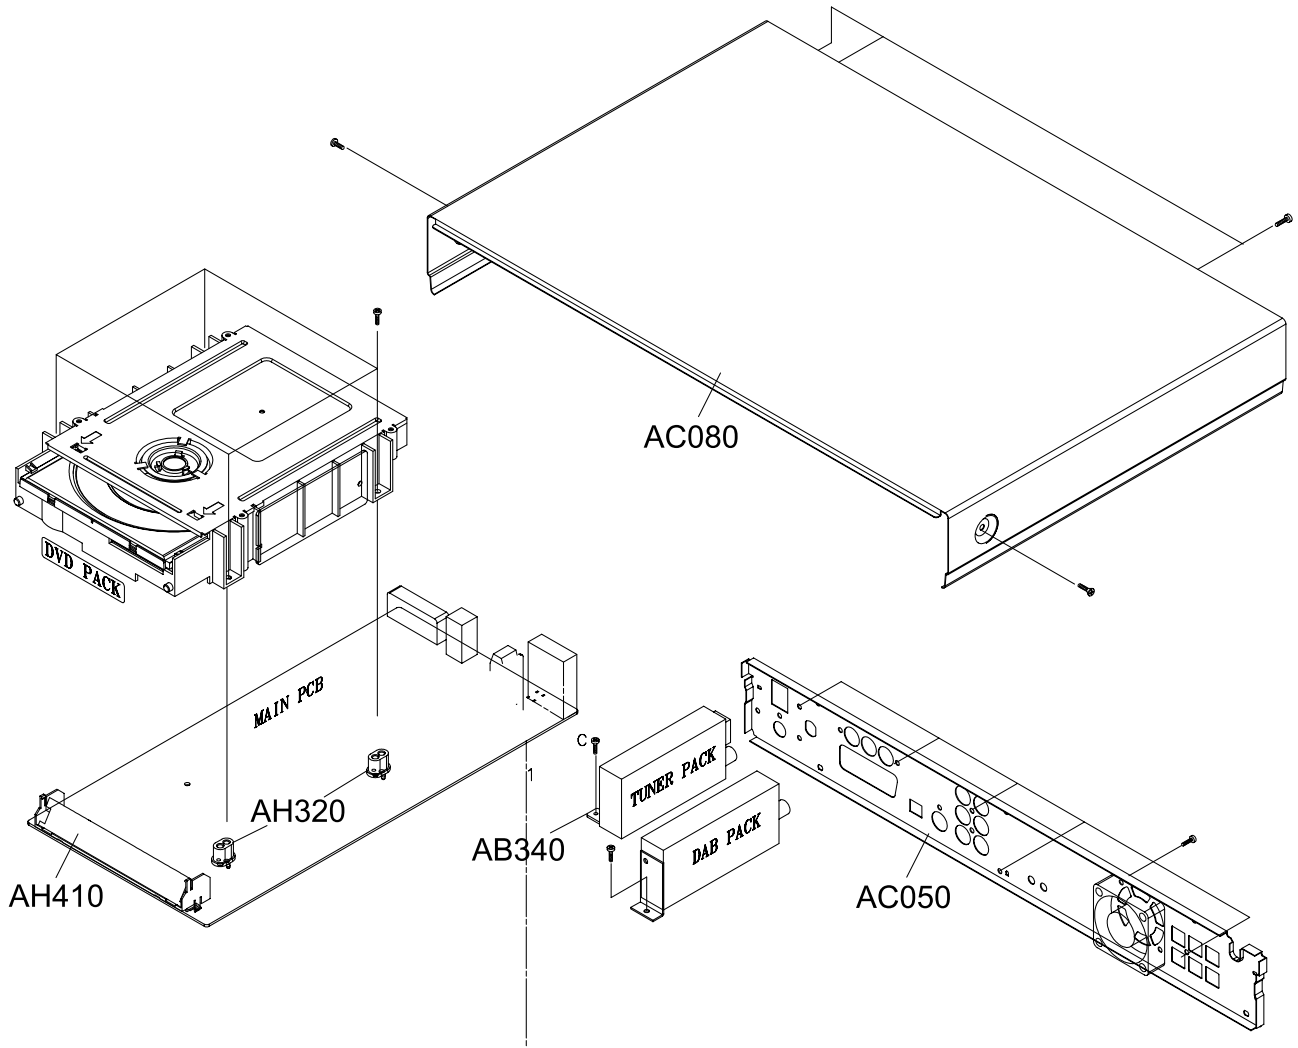

7.Exploded Views and Parts List

1. Total Exploded View

HT-P30 EXPLODED VIEW

1-1. Exploded View (PART1)

1-2. Exploded View (PART2)

B

1-2. Exploded View (PART2)

C

2. Parts List

Location	Code No.	Description	Specification	Q'ty	Remark
AB000	AH64-70003D	BADGE	AL	1	
AB340	AH61-01600A	BRKT-TUNER	SECC 1.0T	1	
AC010	AH64-03258E	CABINET-FRONT	HIPS L/GRY	1	HT-P30
	AH64-03258F			1	HT-UP30, TP33
	AH64-03258P			1	HT-TWP32
	AH64-03258J			1	HT-WP30
AC020	AH64-03260A	CABINET-BOTTOM	SECC 0.6T	1	
AC050	AH64-03261C	CABINET-REAR	SECC 0.5T	1	HT-UP30, TP33
	AH64-03261D			1	HT-P30
	AH64-03261H			1	HT-TWP32, WP30
AC080	AH64-03259A	CABINET-TOP		1	
AC320	AH63-00904B	COVER-USB	ABS+ELASTOMER	1	
AD150	AH64-03273B	DECO-FRONT	ABS GRAY	1	
AD280	AH64-03266B	DECO-POWER	ABS NATURAL	1	
AD370	AH64-03274B	DECO-VOLUME	ABS NATURAL	1	
AD480	AH64-03272B	DOOR-CD	ABS GRAY	1	
AH080	AH62-00135A	HEAT-SINK	AL SKIVE	1	
AH260	AH61-01796A	HOLDER-HEATSINK	ABS+GF30%	1	
AH320	AH61-01825A	HOLDER-MECHA	ABS BLK	4	
AH356	AH61-01823A	HOLDER-POWER	ABS WHT	1	
AH410	AH61-01826A	HOLDER-VFD	ABS BLK	1	
AK170	AH64-03268B	KNOB-FUNCTION	ABS GRAY	1	
AL140	AH67-00332A	LENS-POWER	PMMA MILKY	1	
AL210	AH67-00331A	LENS-VOLUME	PMMA MILKY	1	
AR011	AH73-00005A	RUBBER-FOOT	EVA 11.5*9	4	
AS400	AH61-40014A	SUPPORT-RIVET	PP	2	
AW110	AH64-03271C	WINDOW-FRONT	PMMA 3.0T	1	