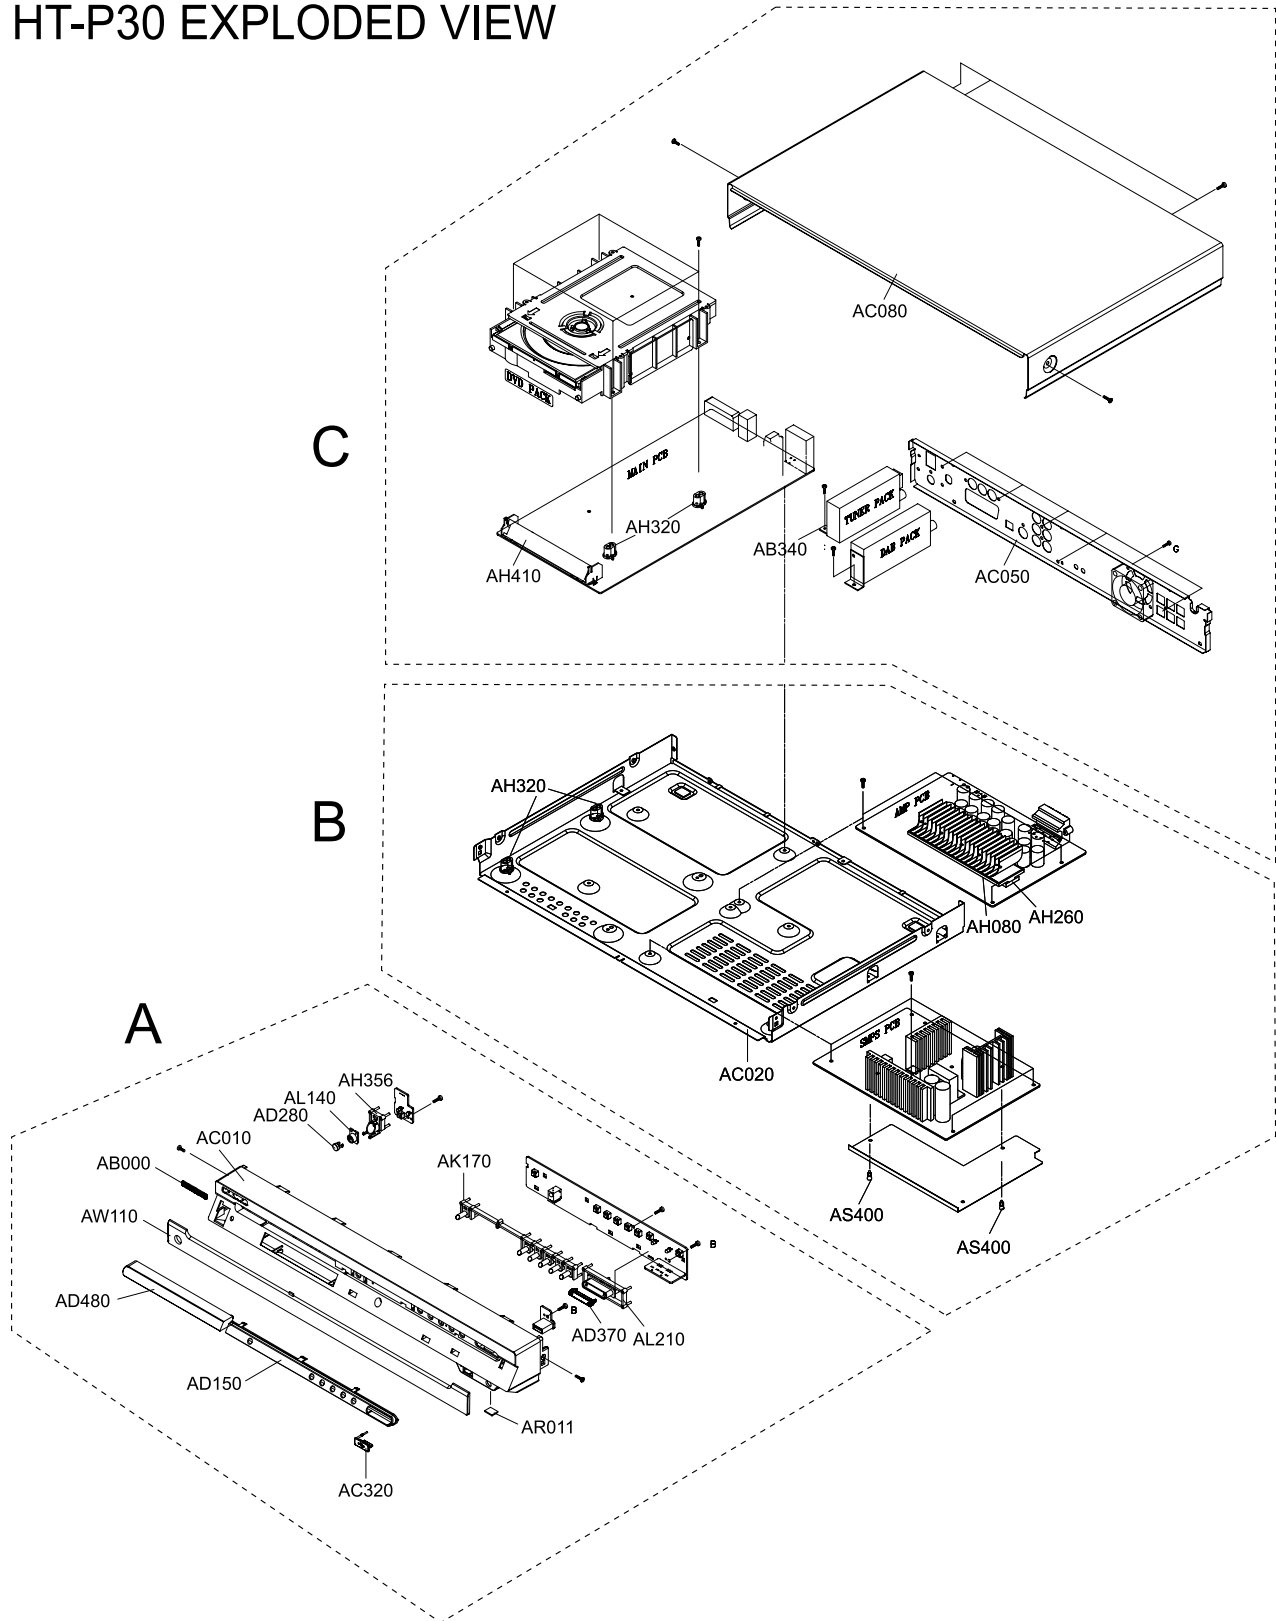

7.Exploded Views and Parts List

1. Total Exploded View

HT-P30 EXPLODED VIEW

1-1. Exploded View (PART1)

1-2. Exploded View (PART2)

B

1-2. Exploded View (PART2)

C

2. Parts List

Location	Code No.	Description	Specification	Q'ty	Remark
AB000	AH64-70003D	BADGE	AL	1	
AB340	AH61-01600A	BRKT-TUNER	SECC 1.0T	1	
AC010	AH64-03258E	CABINET-FRONT	HIPS L/GRY	1	HT-P30
	AH64-03258F			1	HT-UP30, TP33
	AH64-03258P			1	HT-TWP32
	AH64-03258J			1	HT-WP30
AC020	AH64-03260A	CABINET-BOTTOM	SECC 0.6T	1	
AC050	AH64-03261C	CABINET-REAR	SECC 0.5T	1	HT-UP30, TP33
	AH64-03261D			1	HT-P30
	AH64-03261H			1	HT-TWP32, WP30
AC080	AH64-03259A	CABINET-TOP		1	
AC320	AH63-00904B	COVER-USB	ABS+ELASTOMER	1	
AD150	AH64-03273B	DECO-FRONT	ABS GRAY	1	
AD280	AH64-03266B	DECO-POWER	ABS NATURAL	1	
AD370	AH64-03274B	DECO-VOLUME	ABS NATURAL	1	
AD480	AH64-03272B	DOOR-CD	ABS GRAY	1	
AH080	AH62-00135A	HEAT-SINK	AL SKIVE	1	
AH260	AH61-01796A	HOLDER-HEATSINK	ABS+GF30%	1	
AH320	AH61-01825A	HOLDER-MECHA	ABS BLK	4	
AH356	AH61-01823A	HOLDER-POWER	ABS WHT	1	
AH410	AH61-01826A	HOLDER-VFD	ABS BLK	1	
AK170	AH64-03268B	KNOB-FUNCTION	ABS GRAY	1	
AL140	AH67-00332A	LENS-POWER	PMMA MILKY	1	
AL210	AH67-00331A	LENS-VOLUME	PMMA MILKY	1	
AR011	AH73-00005A	RUBBER-FOOT	EVA 11.5*9	4	
AS400	AH61-40014A	SUPPORT-RIVET	PP	2	
AW110	AH64-03271C	WINDOW-FRONT	PMMA 3.0T	1	