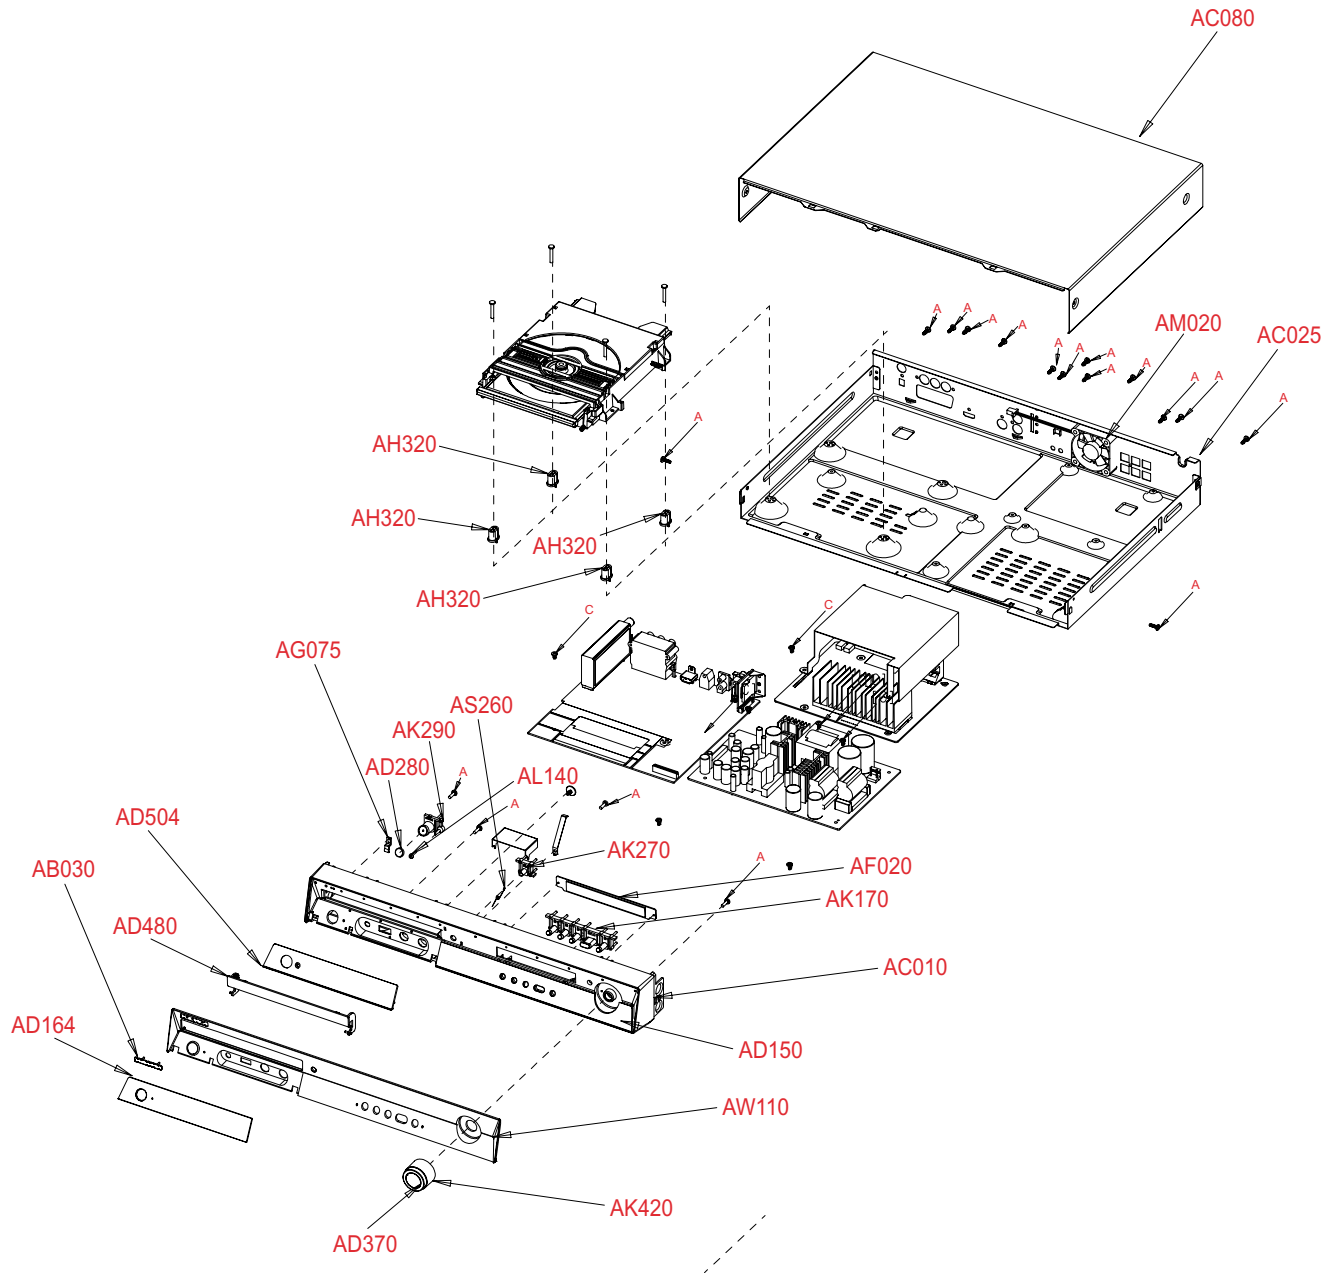

7.Exploded Views and Parts List

1. Total Exploded View

2. Parts List

Location	CODE NO.	NAME	SPEC	Q'ty [EA]
	AH97-01831A	ASSY DVD DECK-SDM-D1FL	BASIC-TYPE,CMS-S75RBL,SDM-D1FL	1
AH320	AH61-02320A	HOLDER-MECHA	HT-X30,ABS 94HB,-,-,-,BLK,-	4
	AH64-02320B	DOOR-TRAY	MM-KT8,ABS,-,-,-,-,-	1
AC025	AH64-03790H	CABINET-BOTTOM REAR	HT-X30/KOR,SECC,T0.6,W430,-,-,-,EUR	1
AC080	AH64-03791C	CABINET-TOP	HT-Q20,PCM,0.5T,-,-,-,-,-	1
AS260	AH61-02122B	SPRING ETC-DOOR	-,SUS304,-,-,-,-,-,Q9,-,-	1
AG075	AH61-02321A	GUIDE-DOOR	HT-X30,ABS 94HB,-,-,-,BLK,-	1
AF020	AH63-01327A	FILTER-VFD	HT-X30,PMMA 94HB,-,-,-,VIOLET,-	1
AB030	AH64-03746A	BADGE-SAMSUNG-35	ALL,AL,-,-,-,-,-,SAMSUNG	1
AC010	AH64-04192B	CABINET-FRONT	HT-X30,HIPS,T2.5,-,-,-,-,-	1
AW110	AH64-04193F	WINDOW-FRONT	HT-TX35/EUR,PMMA,-,-,-,-,-,-	1
AD164	AH64-04194C	DECORATION-HIDDEN	HT-X30/EUR,ABS,T2.0,-,-,-,-,-	1
AD150	AH64-04195C	DECORATION-FRONT	HT-X30/EXP,ABS,T2.0,-,-,-,-,-	1
AD280	AH64-04196B	DECORATION-POWER	HT-X30,ABS,-,-,-,-,-,CR PLANTING	1
AD480	AH64-04198B	DOOR-CD	HT-X30,PMMA SMOKE,T2.0,-,-,-,-,-	1
AD504	AH64-04199B	DOOR-HIDDEN	HT-X30,ABS,T2.0,-,-,-,-,-,BLACK SPRAY	1
AK290	AH64-04200A	KNOB-POWER	HT-X30,ABS 94HB,-,-,-,-,-,MILKY,-,-	1
AK270	AH64-04201A	KNOB-OPEN	HT-X30,ABS 94HB,-,-,-,-,-,BLK,-,-	1
AK170	AH64-04202B	KNOB-FUNCTION	HT-X30,ABS,-,-,-,-,-,-,-	1
AL140	AH67-00452A	LENS-POWER	HT-X30,PMMA 94HB,MILKY,-,-,-,-,-	1
AD370	AH64-04197B	DECORATION-VOLUME	HT-X30,ABS,-,-,-,-,-,CR PLANTING	1
AK420	AH64-04203B	KNOB-VOLUME	HT-X30,ABS,-,-,-,-,-,-,SPRAY	1
AM020	AH31-00039B	MOTOR FAN	C151BK10A2430,RDM5015S	1
A	6003-000276	SCREW-TAPTITE	BH,+,-,-,B,M3,L10,ZPC(WHT),SWRCH18A,-	18
B	6003-000279	SCREW-TAPTITE	BH,+,-,-,B,M3,L20,ZPC(WHT),SWRCH18A,-	4
C	6003-001561	SCREW-TAPTITE	BH,+,-,-,B,M3,L6,ZPC(WHT),SWRCH18A,RF	8