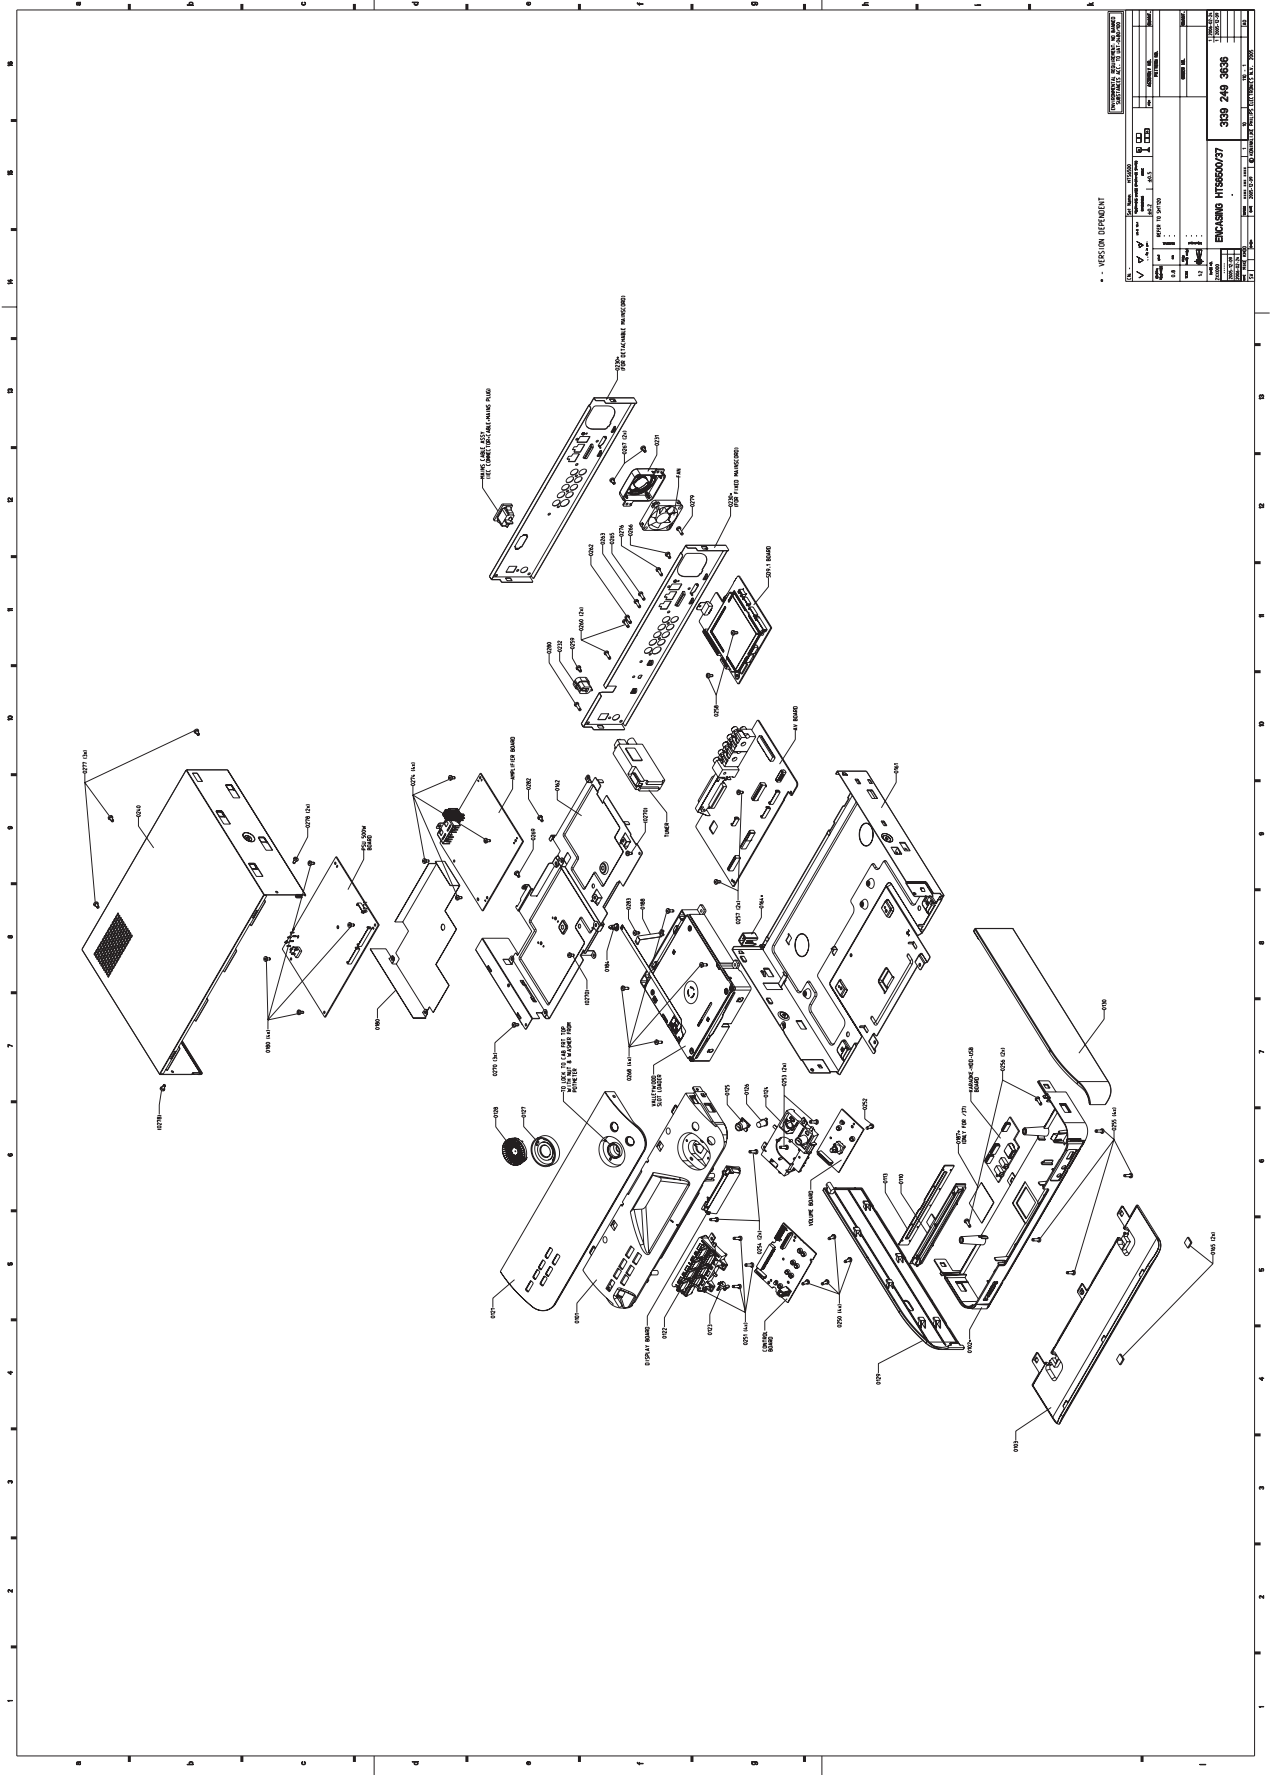

8. Exploded View of the Set

Figure 8-1