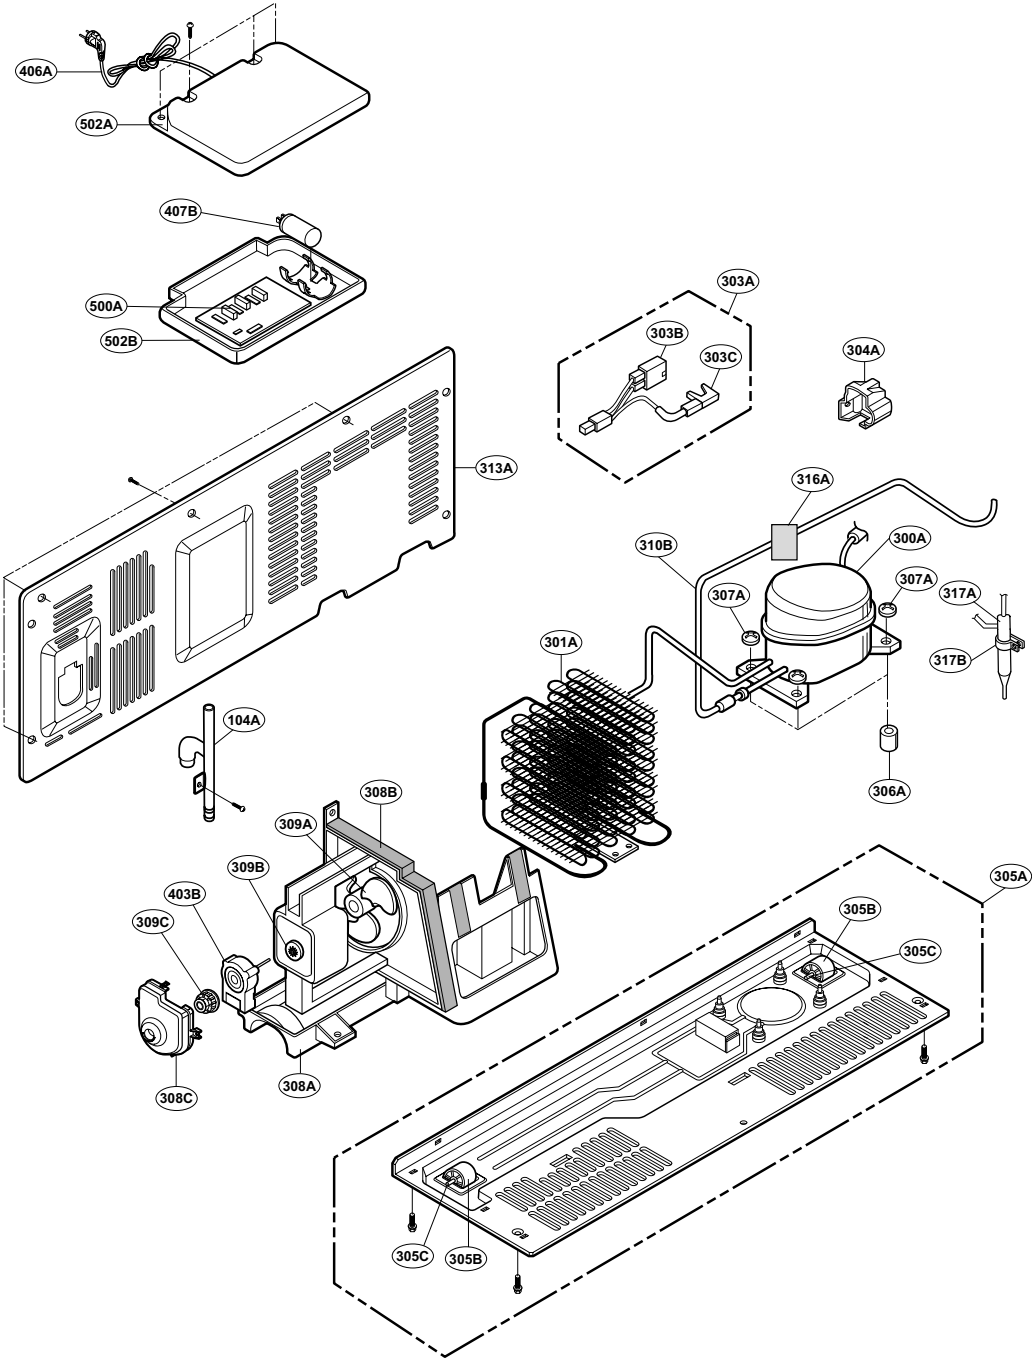

EXPLODED VIEW

MACHINE COMPARTMENT

* : Optional part