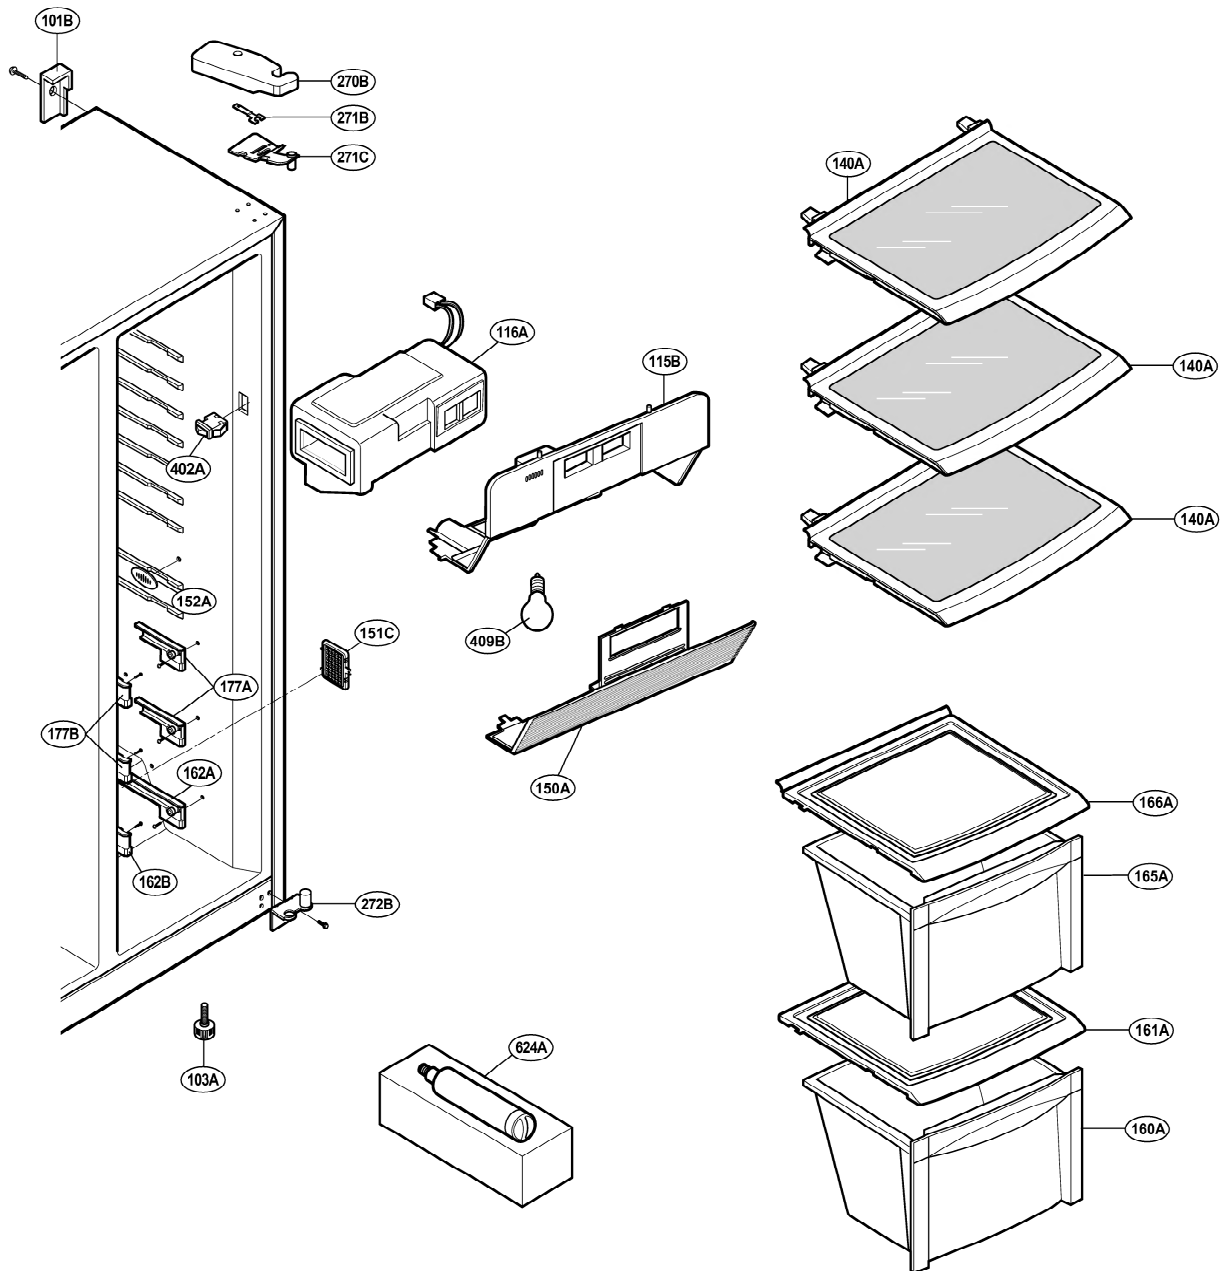

EXPLODED VIEW

REFRIGERATOR COMPARTMENT