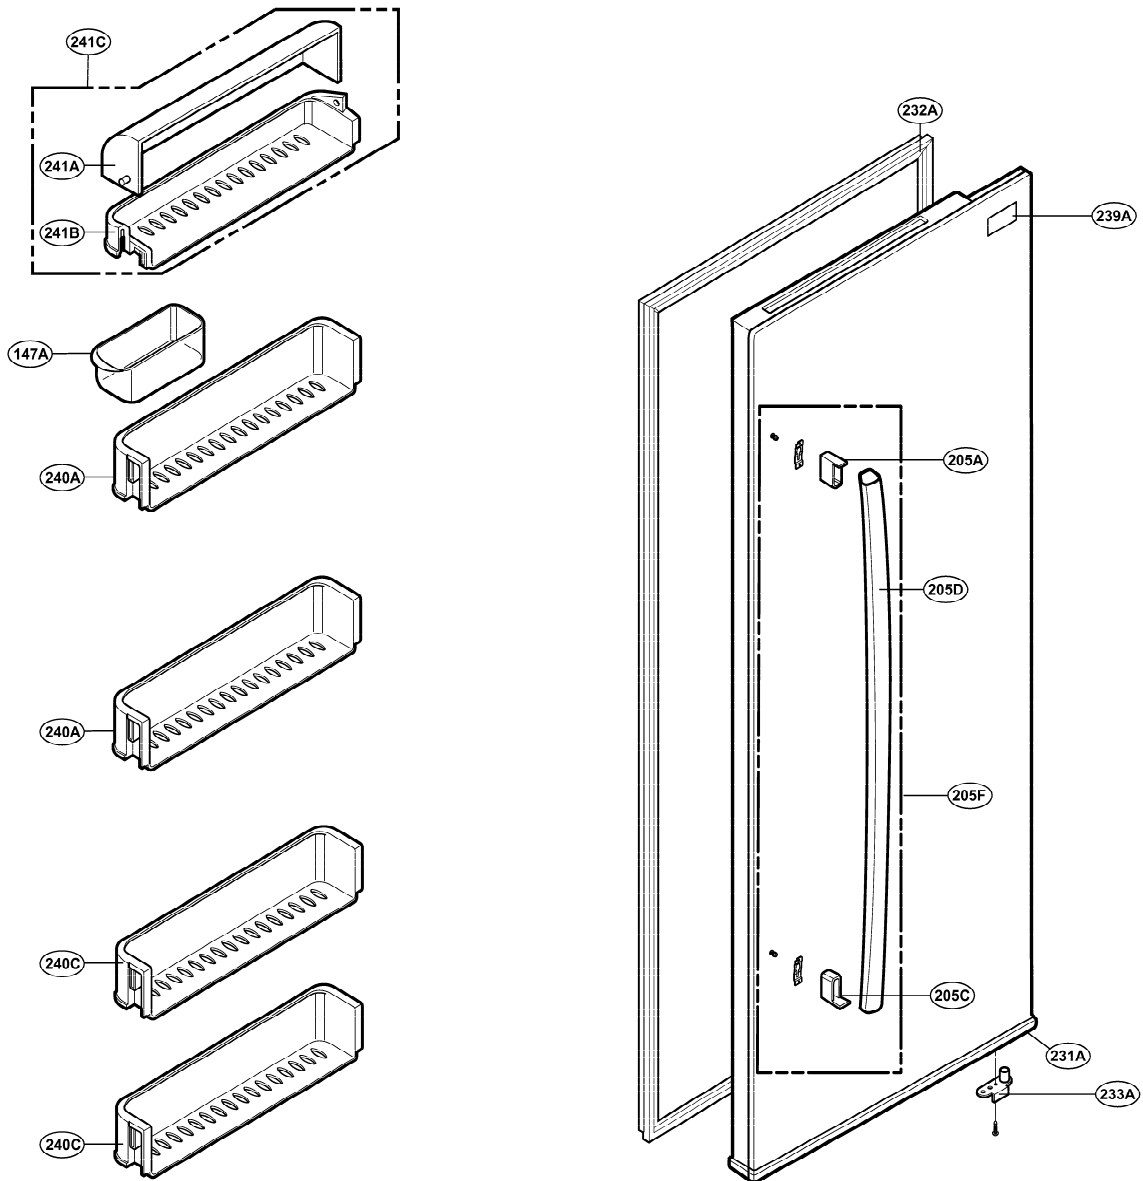

# EXPLODED VIEW

FREEZER DOOR PART: GW-P207, GW-L207

# EXPLODED VIEW

Ref No. : GW-L207, GW-B207  
REFRIGERATOR DOOR PART