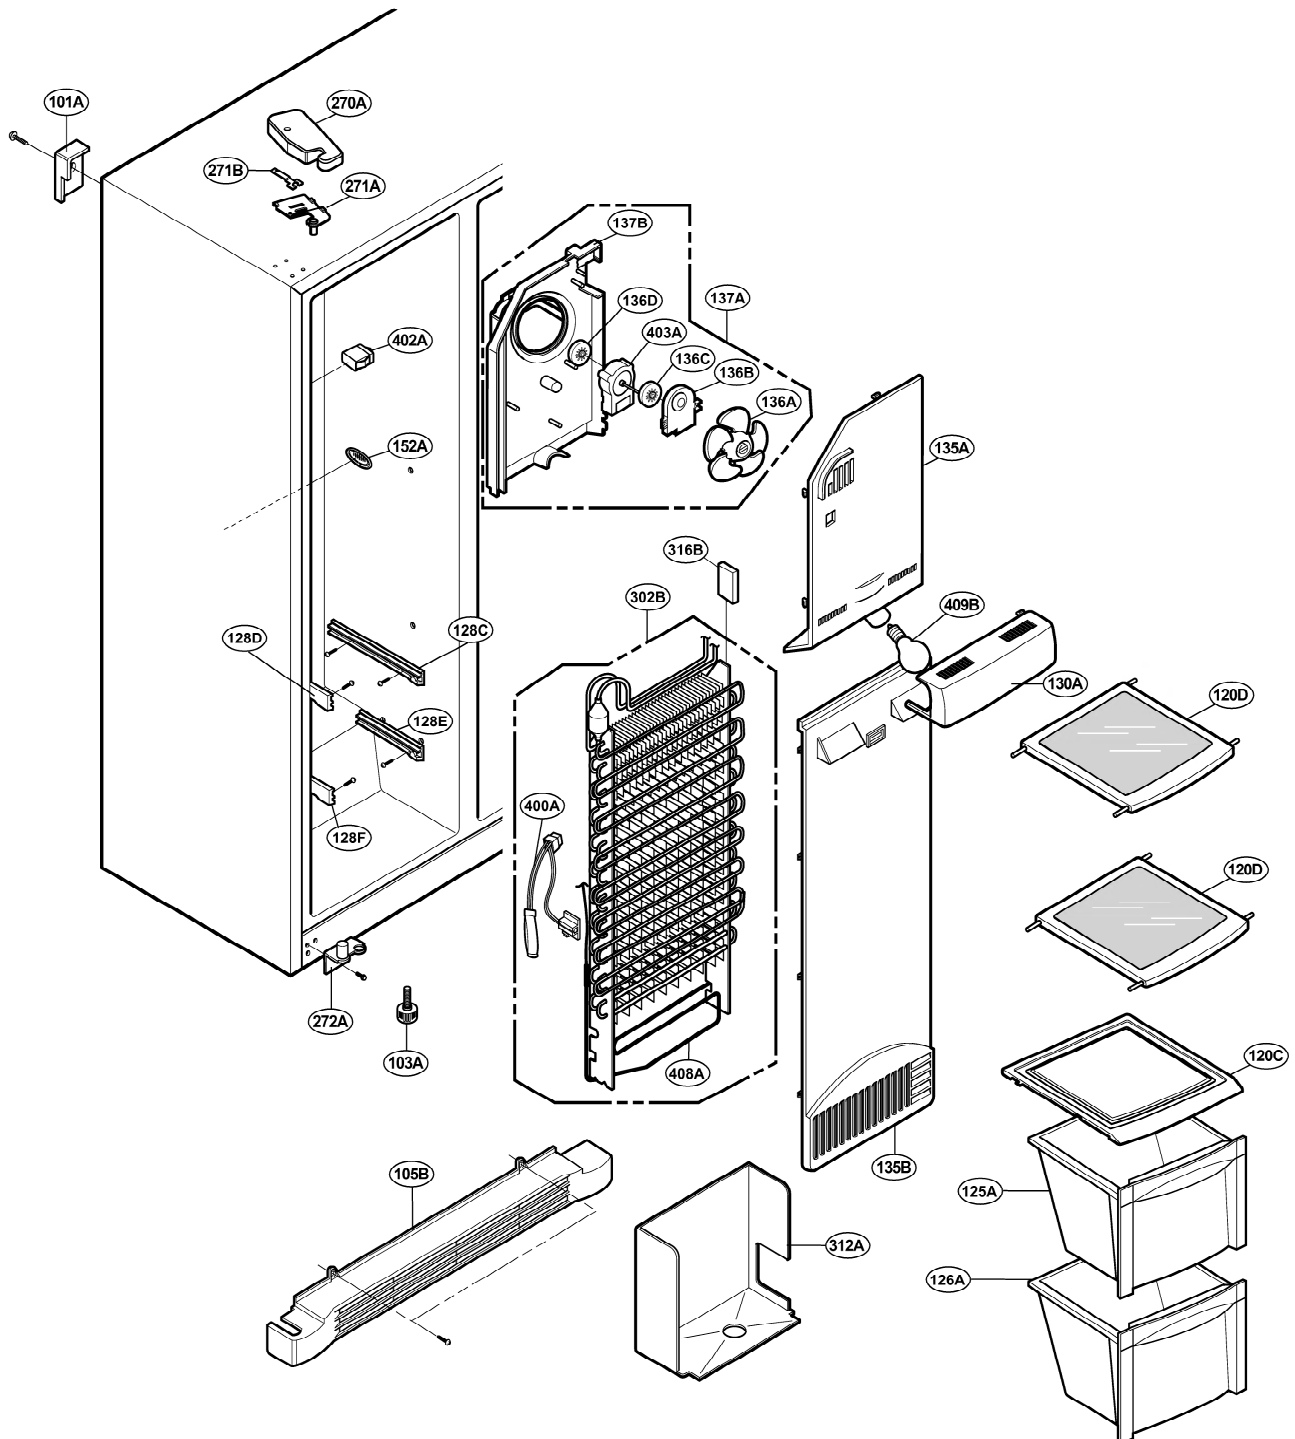

EXPLODED VIEW

FREEZER COMPARTMENT