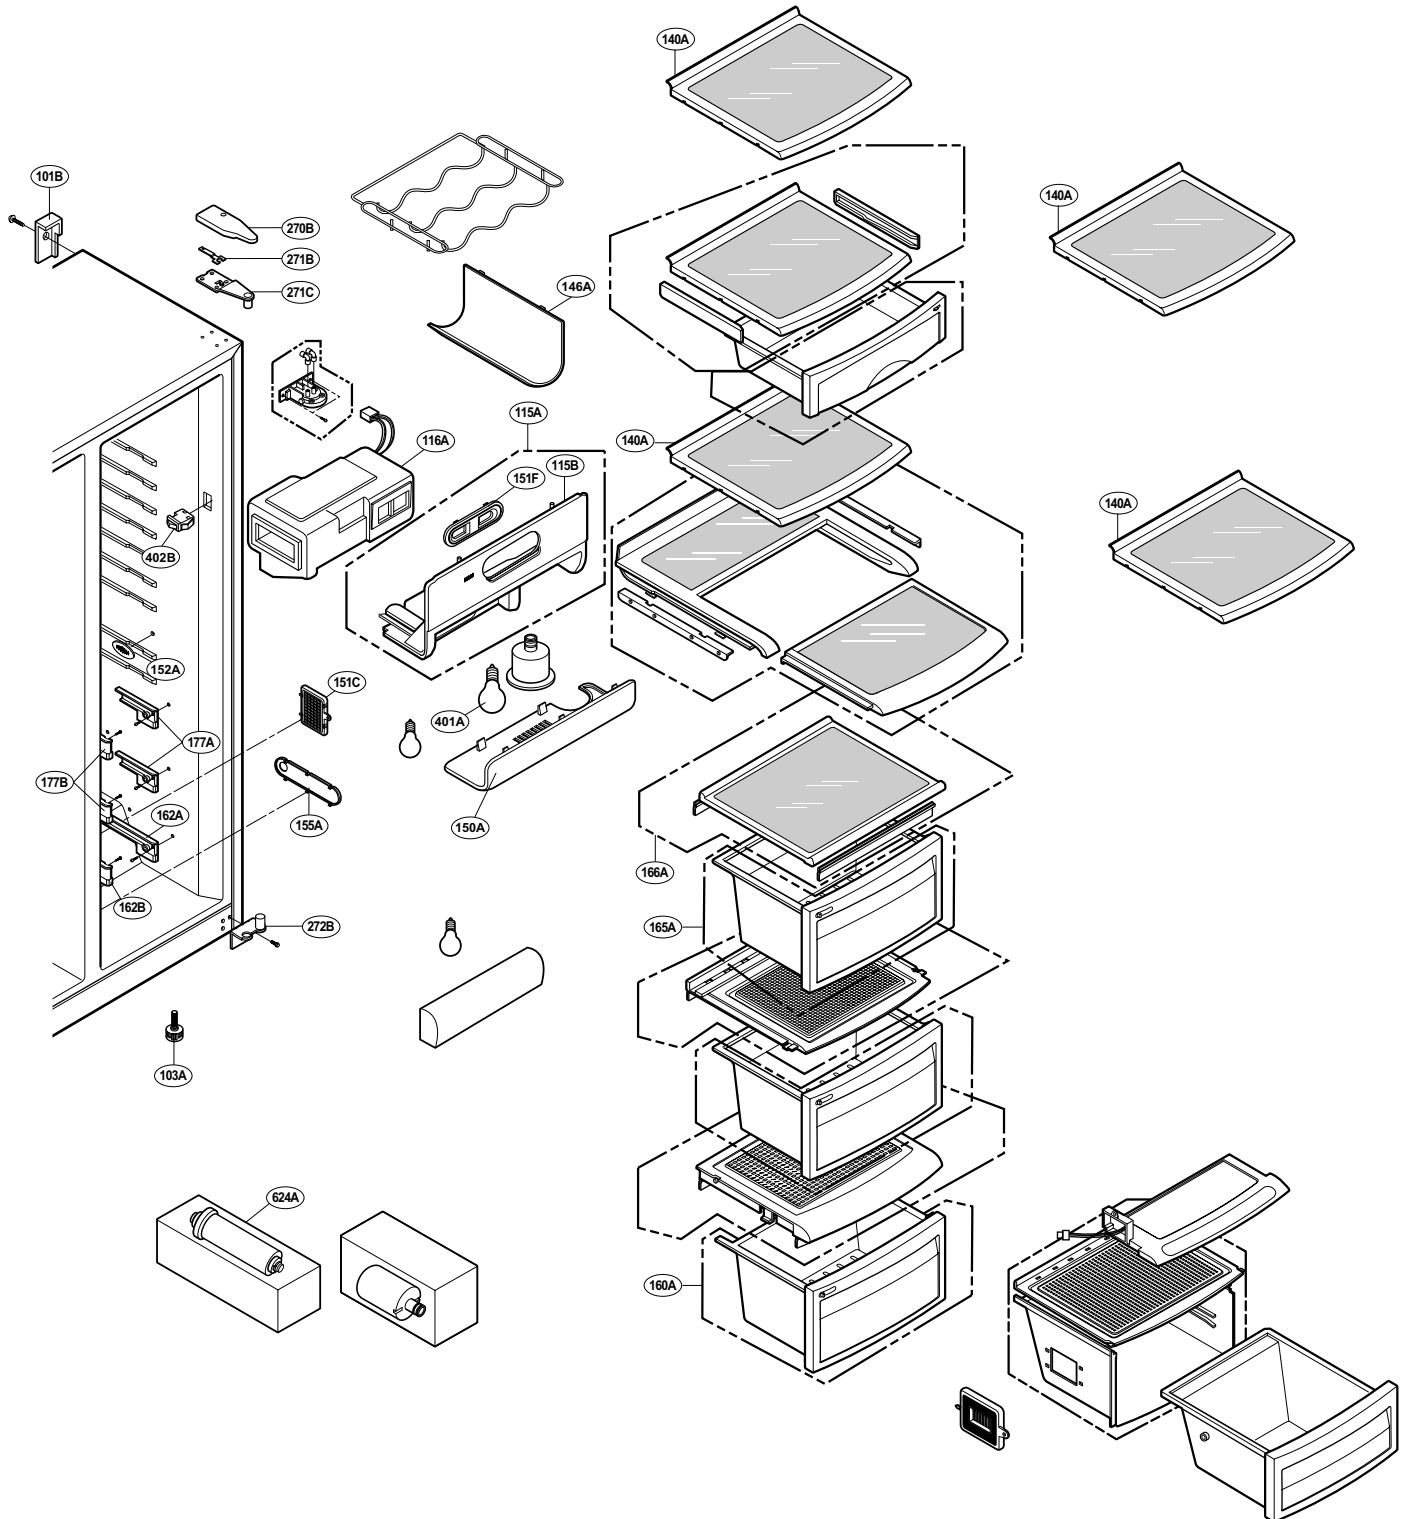

EXPLODED VIEW

FREEZER DOOR PART: GW-P227

EXPLODED VIEW

Ref No. : G-W-P227

REFRIGERATOR DOOR PART

EXPLODED VIEW

FREEZER COMPARTMENT

EXPLODED VIEW

REFRIGERATOR COMPARTMENT

EXPLODED VIEW

MACHINE COMPARTMENT

EXPLODED VIEW

DISPENSER PART