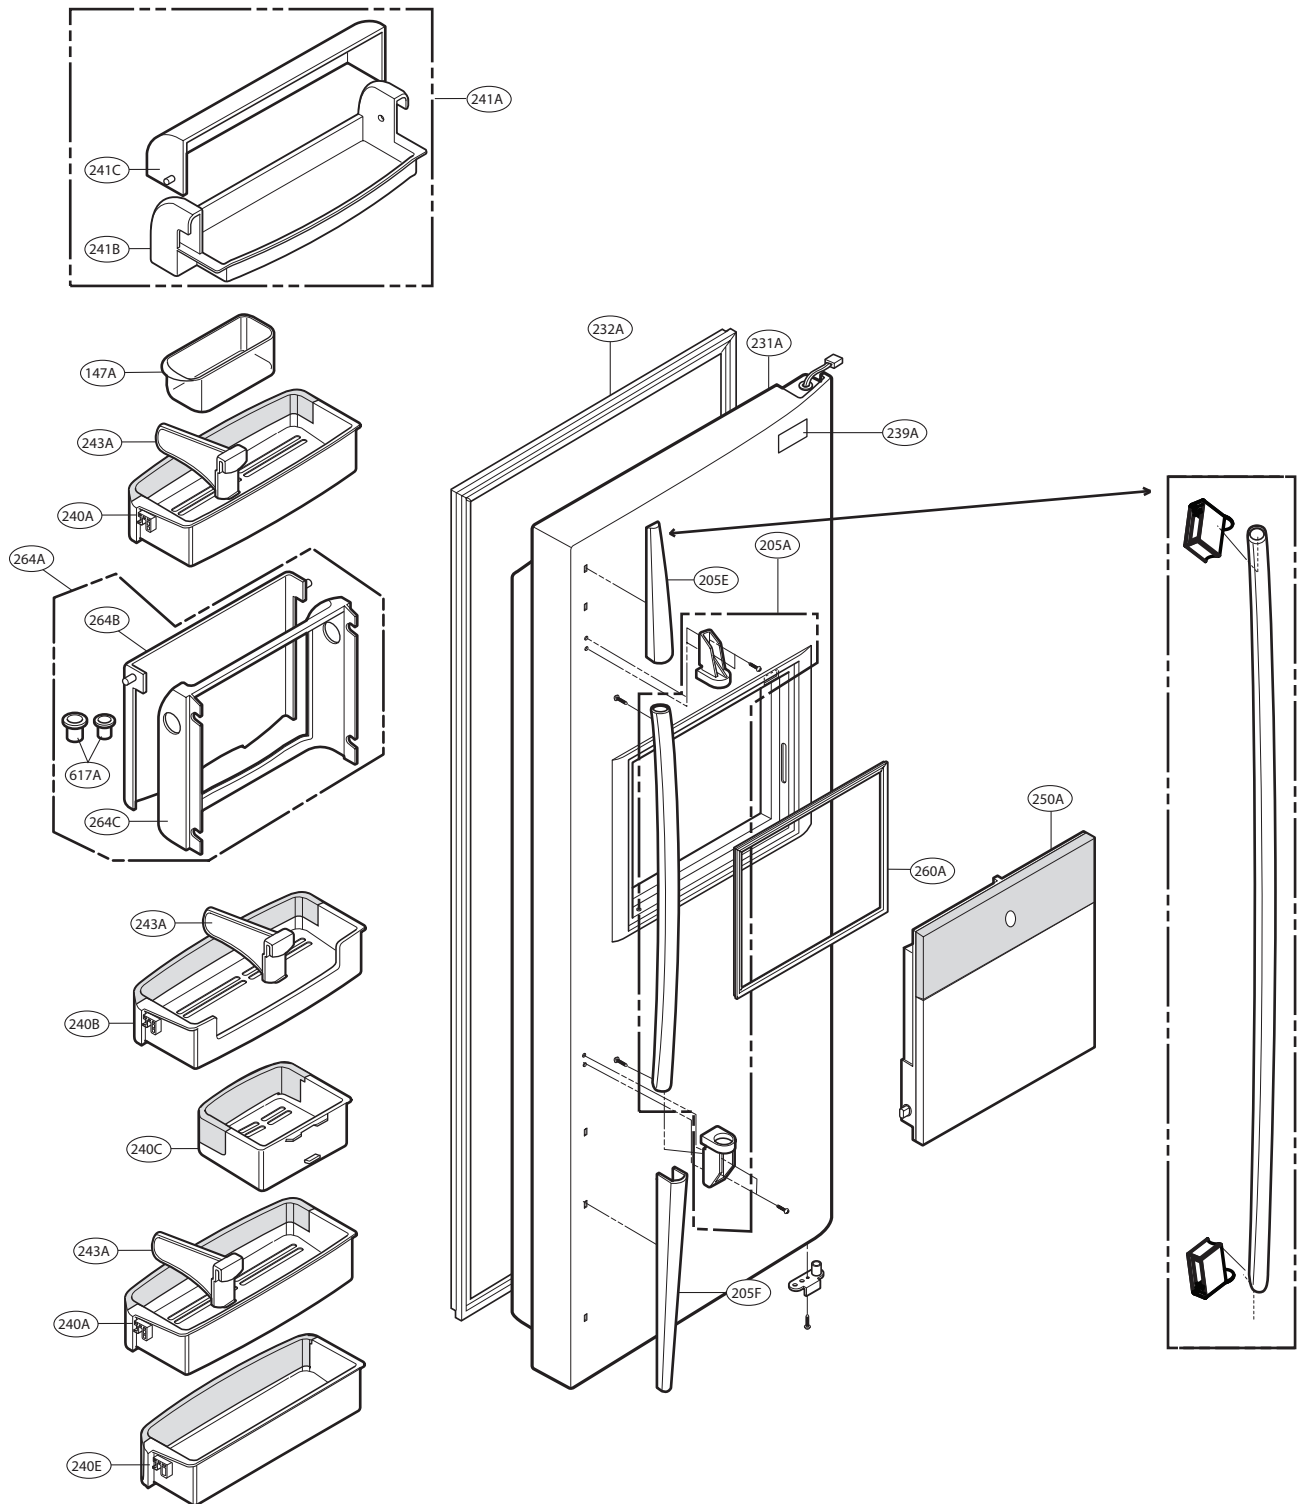

EXPLODED VIEW

FREEZER DOOR PART: GW-P227

EXPLODED VIEW

Ref No. : G-W-P227

REFRIGERATOR DOOR PART

EXPLODED VIEW

FREEZER COMPARTMENT

EXPLODED VIEW

REFRIGERATOR COMPARTMENT

EXPLODED VIEW

MACHINE COMPARTMENT

EXPLODED VIEW

DISPENSER PART