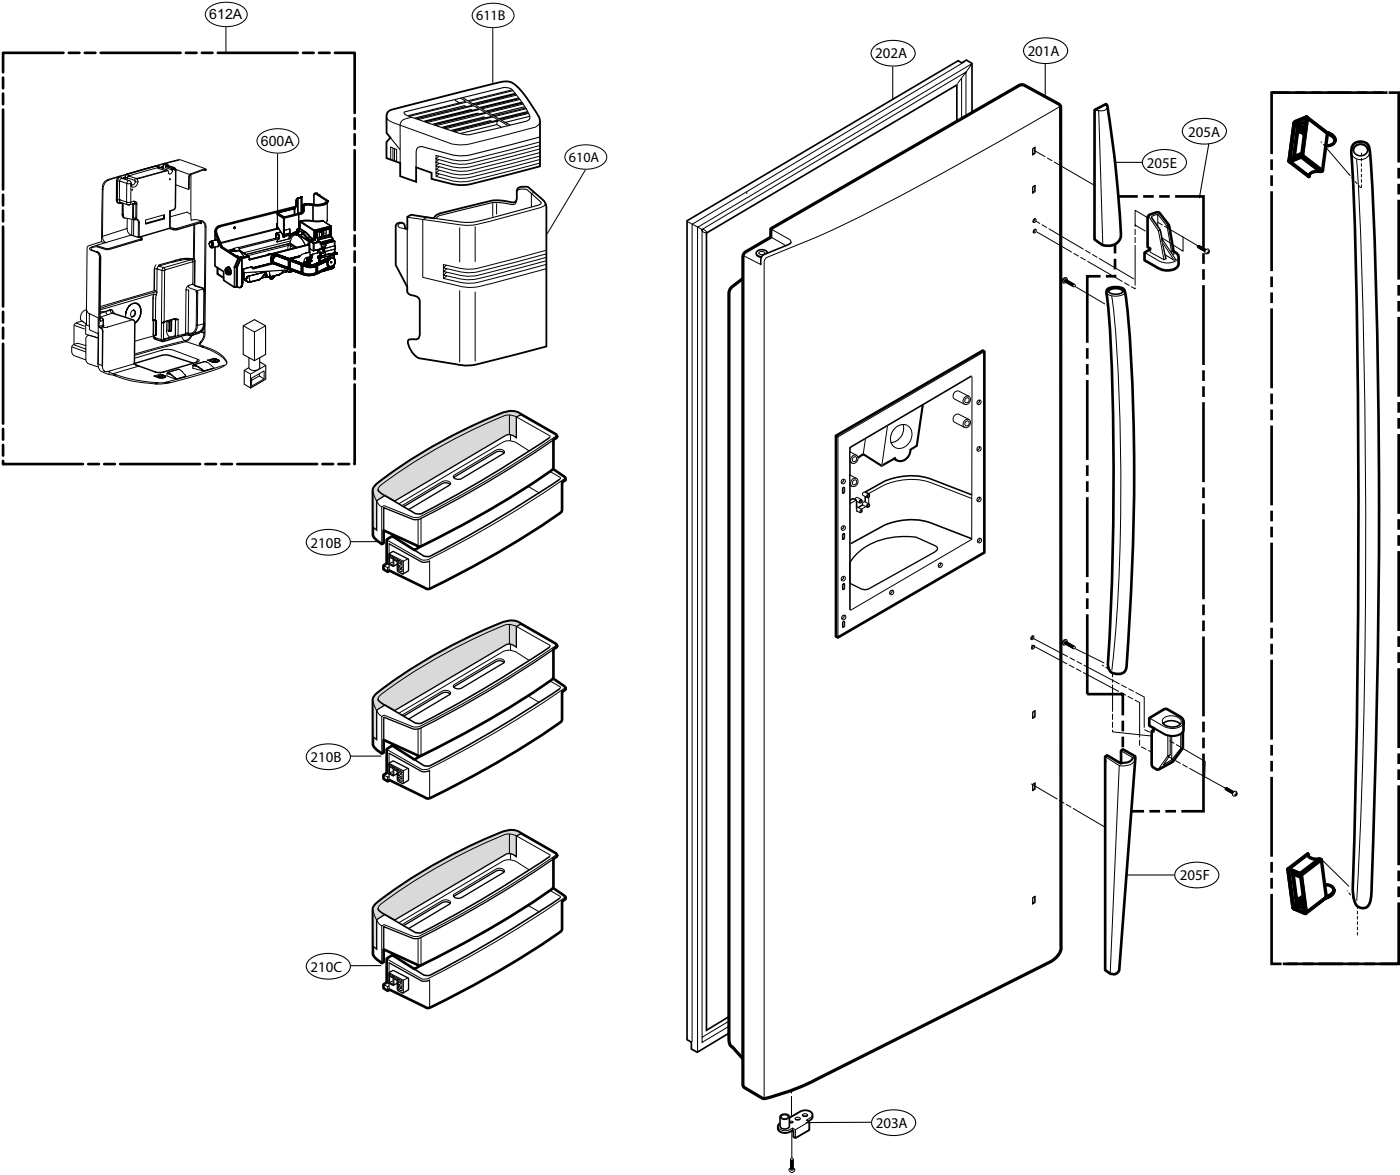

EXPLODED VIEW

FREEZER DOOR PART: GW-P227

EXPLODED VIEW

Ref No. : G-W-P227

REFRIGERATOR DOOR PART

EXPLODED VIEW

FREEZER COMPARTMENT

EXPLODED VIEW

REFRIGERATOR COMPARTMENT

EXPLODED VIEW

MACHINE COMPARTMENT

EXPLODED VIEW

DISPENSER PART