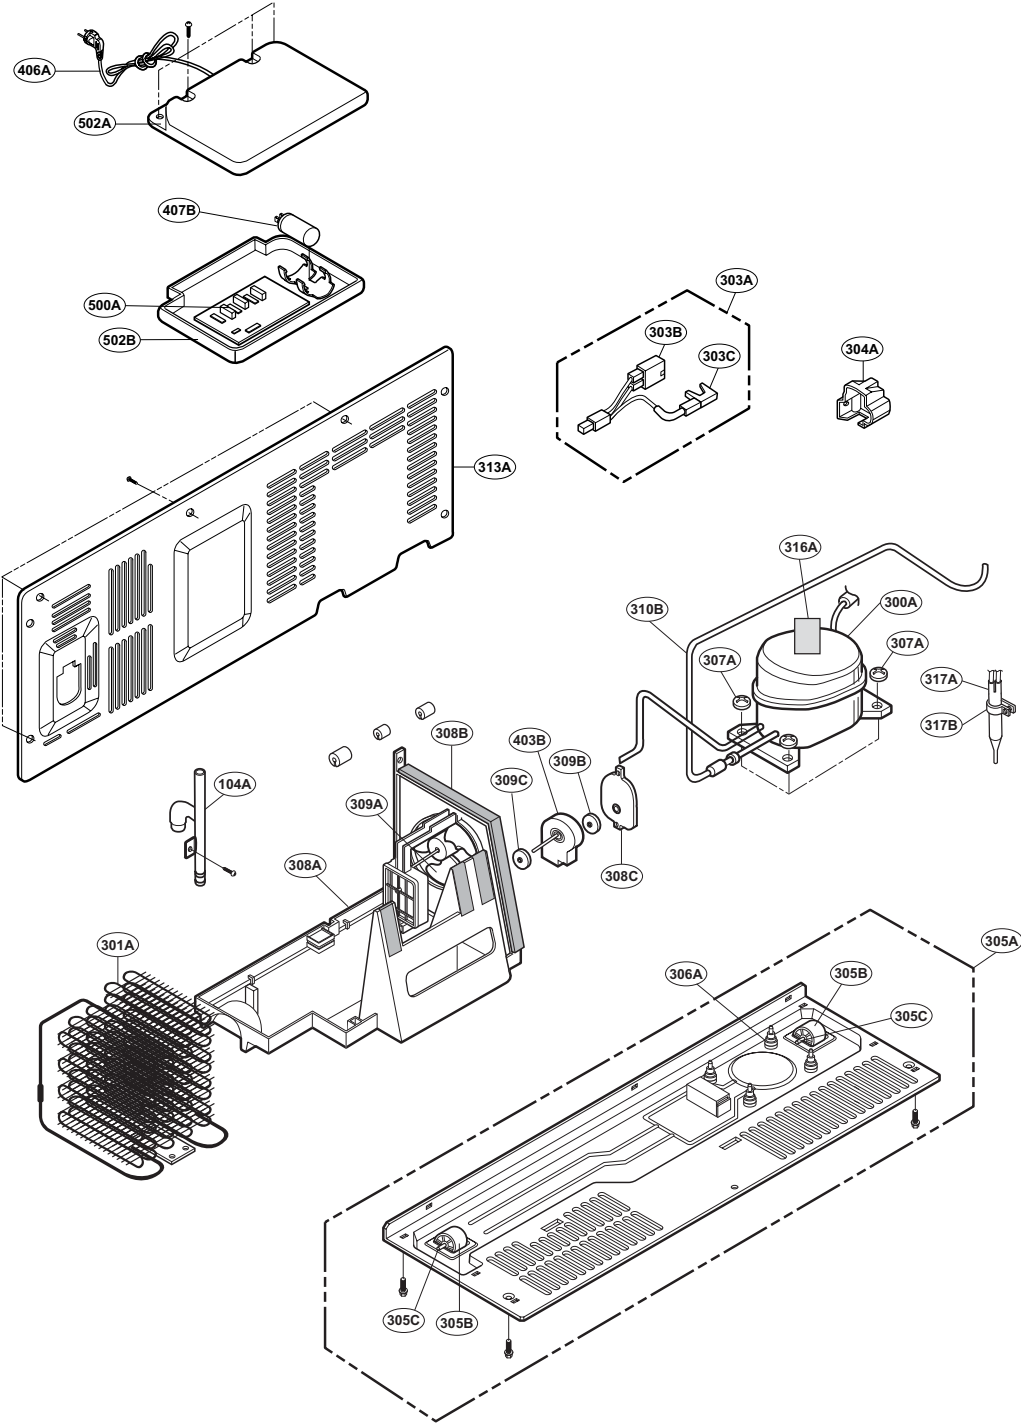

EXPLODED VIEW

FREEZER DOOR PART: GW-P227

EXPLODED VIEW

Ref No. : G-W-P227

REFRIGERATOR DOOR PART

EXPLODED VIEW

FREEZER COMPARTMENT

EXPLODED VIEW

REFRIGERATOR COMPARTMENT

EXPLODED VIEW

MACHINE COMPARTMENT

EXPLODED VIEW

DISPENSER PART