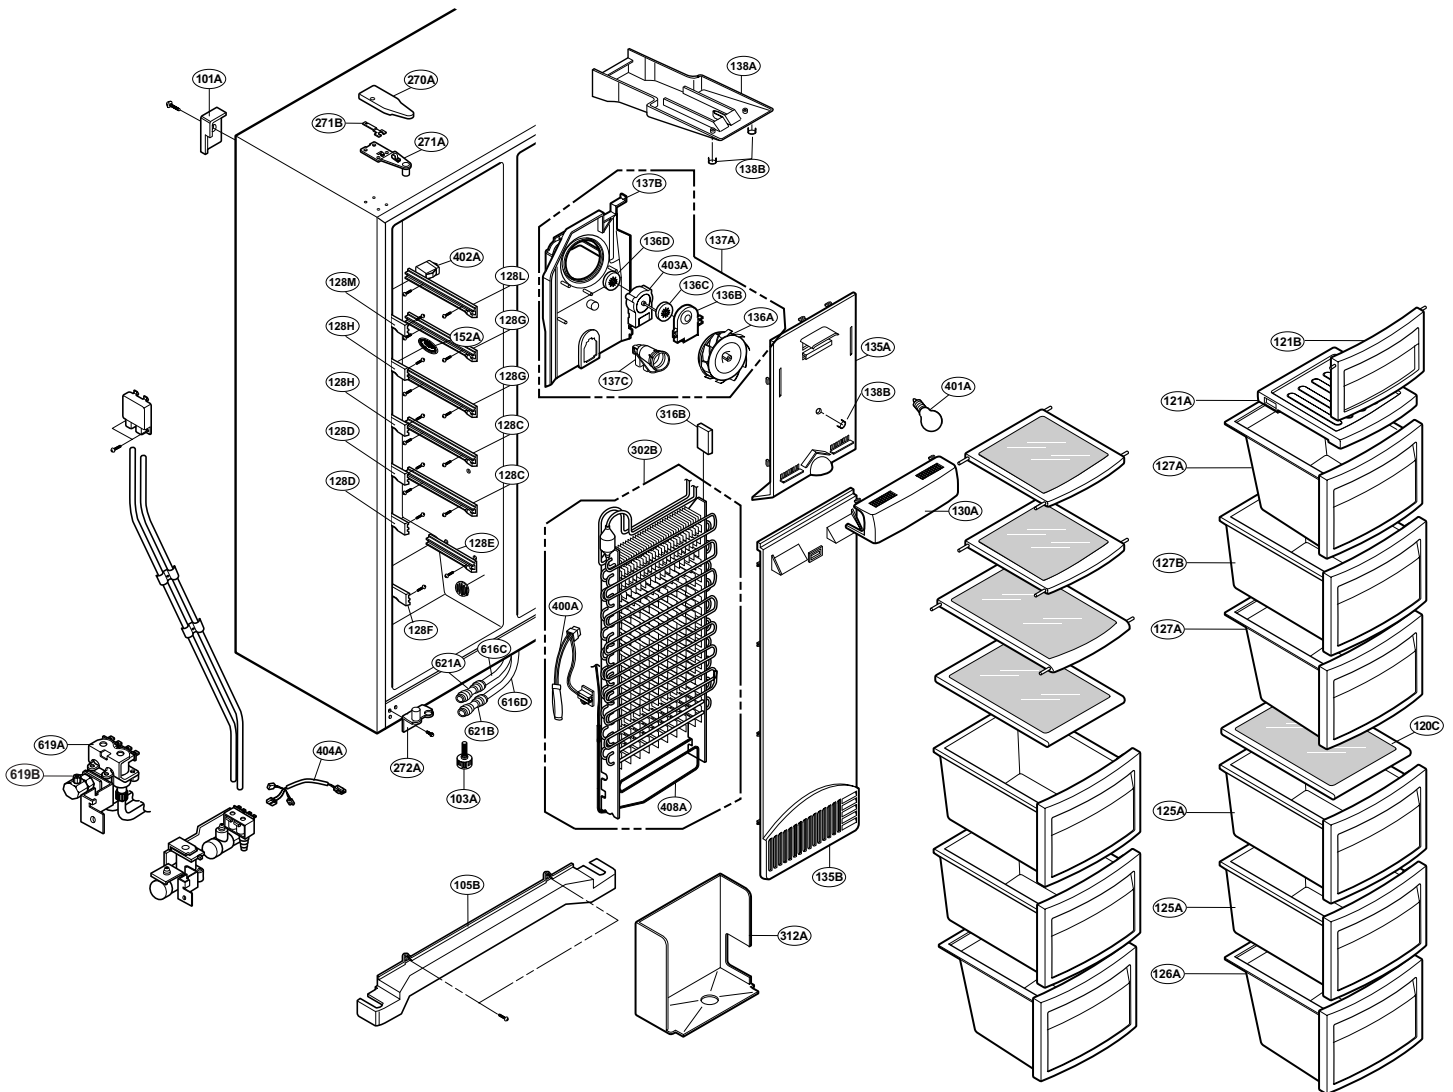

EXPLODED VIEW

FREEZER DOOR PART: GW-P227

EXPLODED VIEW

Ref No. : G-W-P227

REFRIGERATOR DOOR PART

EXPLODED VIEW

FREEZER COMPARTMENT

EXPLODED VIEW

REFRIGERATOR COMPARTMENT

EXPLODED VIEW

MACHINE COMPARTMENT

EXPLODED VIEW

DISPENSER PART