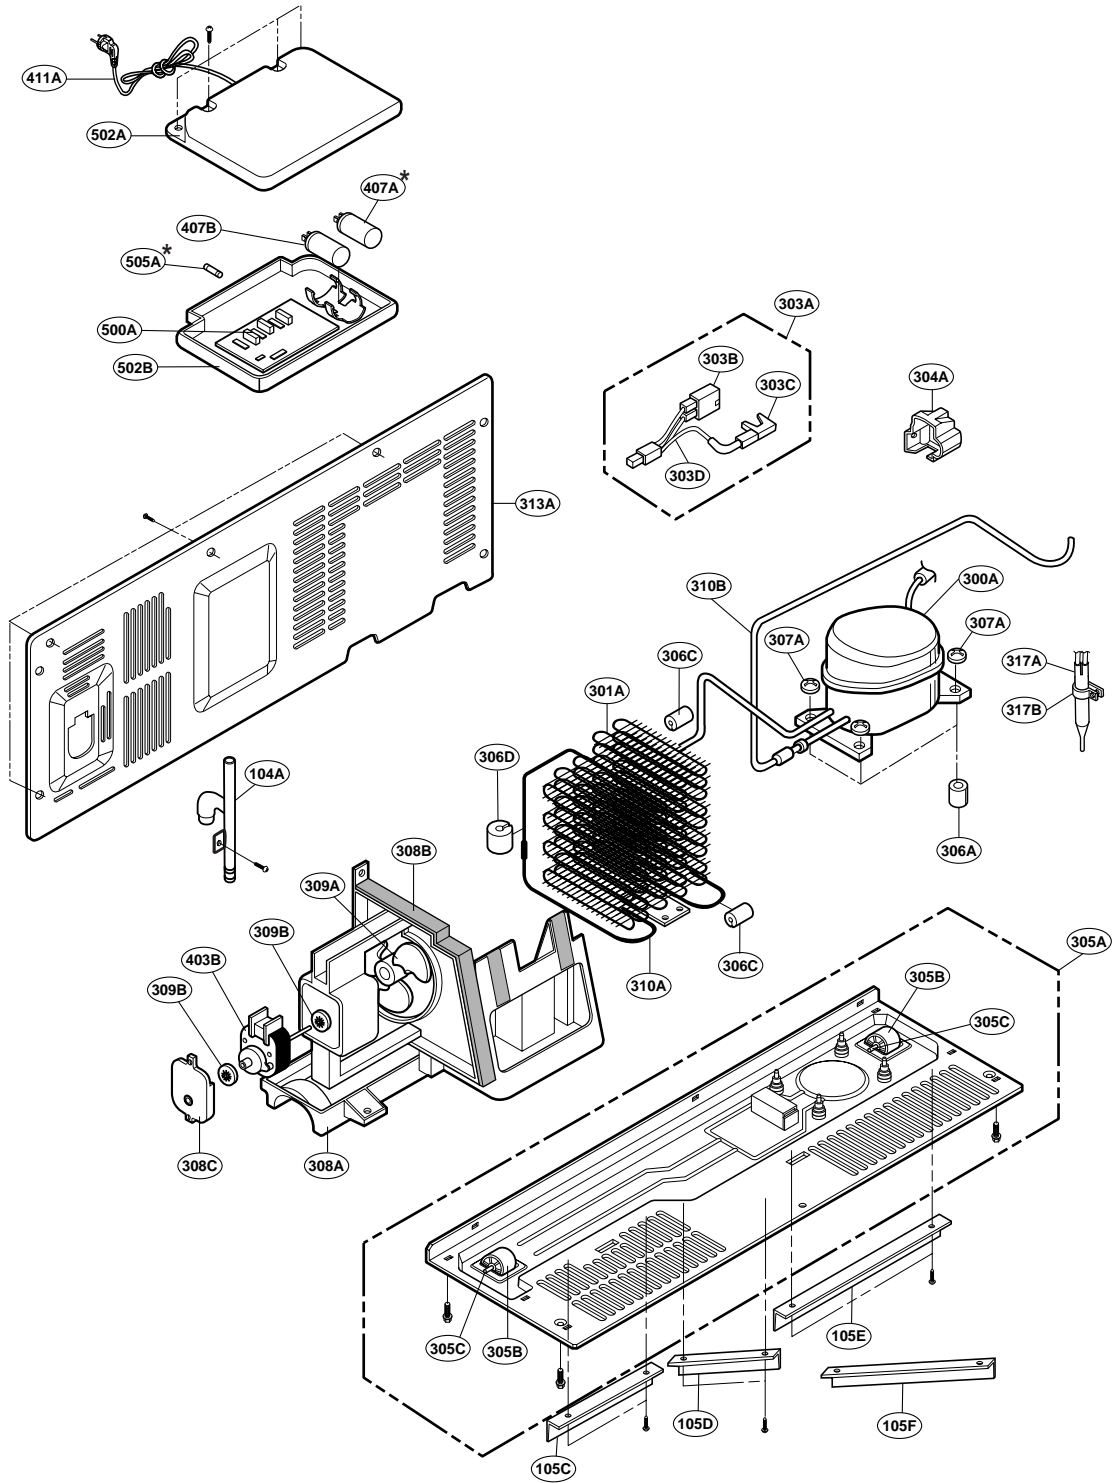

EXPLODED VIEW

DISPENSER PART

EXPLODED VIEW

FREEZER COMPARTMENT

* : Optional part

EXPLODED VIEW

FREEZER DOOR PART: GR-P247, GR-P207, GR-L247, GR-L207

EXPLODED VIEW

ICE & WATER PART

* : Optional part

EXPLODED VIEW

MACHINE COMPARTMENT

* : Optional part

EXPLODED VIEW

REFRIGERATOR COMPARTMENT

* : Optional part

EXPLODED VIEW

Ref No. : GR-L247, GR-L207, GR-B247, GR-B207
REFRIGERATOR DOOR PART

* : Optional part