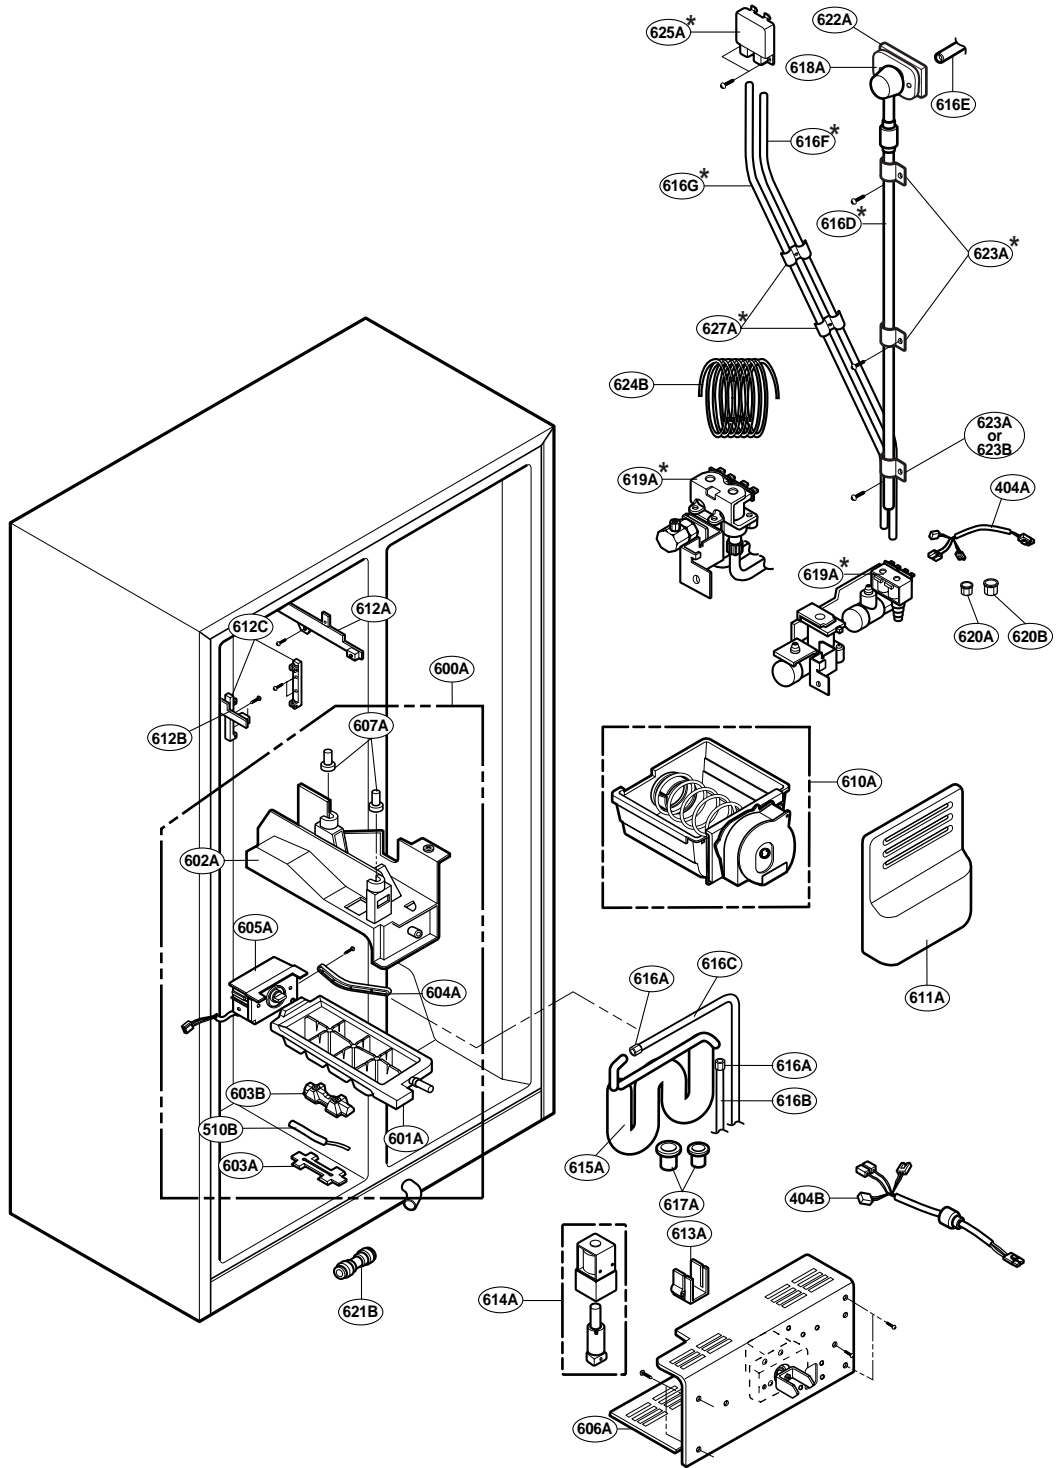

EXPLODED VIEW

DISPENSER PART

EXPLODED VIEW

FREEZER COMPARTMENT

* : Optional part

EXPLODED VIEW

FREEZER DOOR PART: GR-P247, GR-P207, GR-L247, GR-L207

EXPLODED VIEW

ICE & WATER PART

* : Optional part

EXPLODED VIEW

MACHINE COMPARTMENT

* : Optional part

EXPLODED VIEW

REFRIGERATOR COMPARTMENT

* : Optional part

EXPLODED VIEW

Ref No. : GR-L247, GR-L207, GR-B247, GR-B207
REFRIGERATOR DOOR PART

* : Optional part