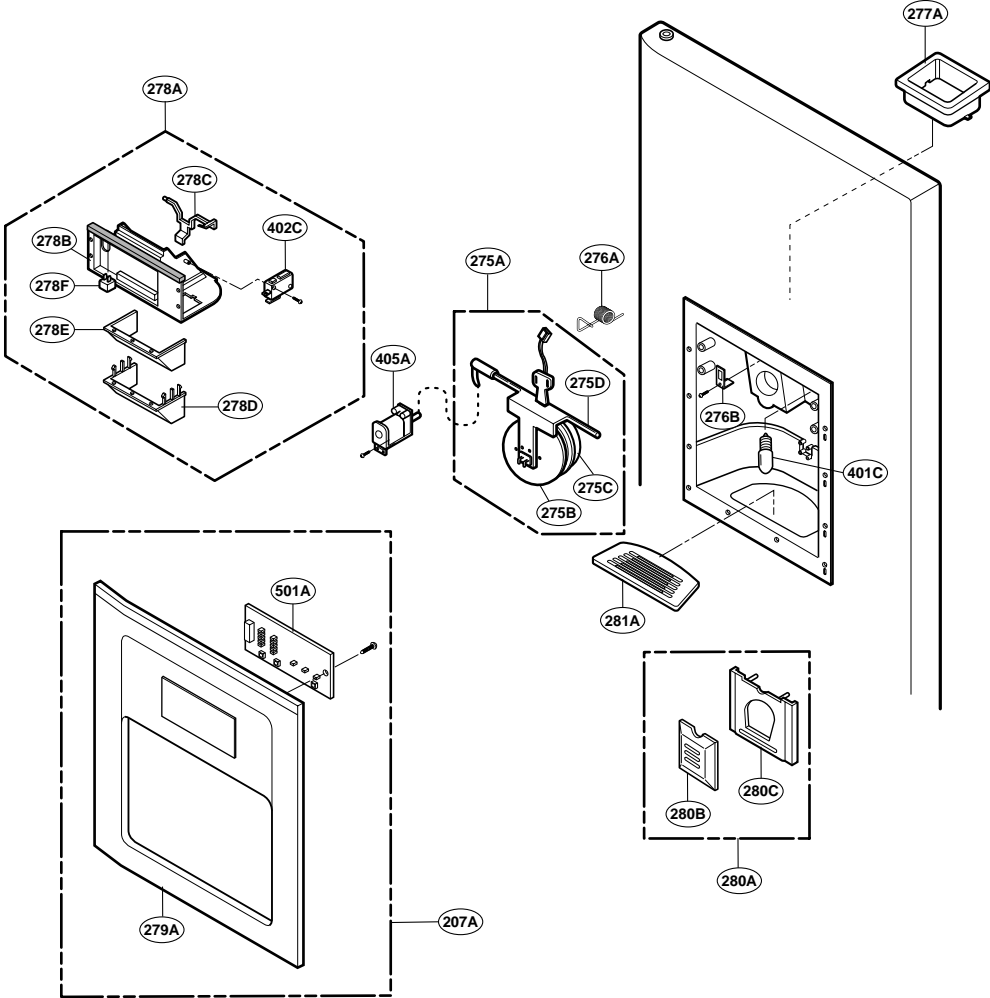

EXPLODED VIEW

DISPENSER PART

EXPLODED VIEW

FREEZER COMPARTMENT

* : Optional part

EXPLODED VIEW

FREEZER DOOR PART: GR-P247, GR-P207, GR-L247, GR-L207

EXPLODED VIEW

ICE & WATER PART

* : Optional part

EXPLODED VIEW

MACHINE COMPARTMENT

* : Optional part

EXPLODED VIEW

REFRIGERATOR COMPARTMENT

* : Optional part

EXPLODED VIEW

Ref No. : GR-L247, GR-L207, GR-B247, GR-B207
REFRIGERATOR DOOR PART

* : Optional part