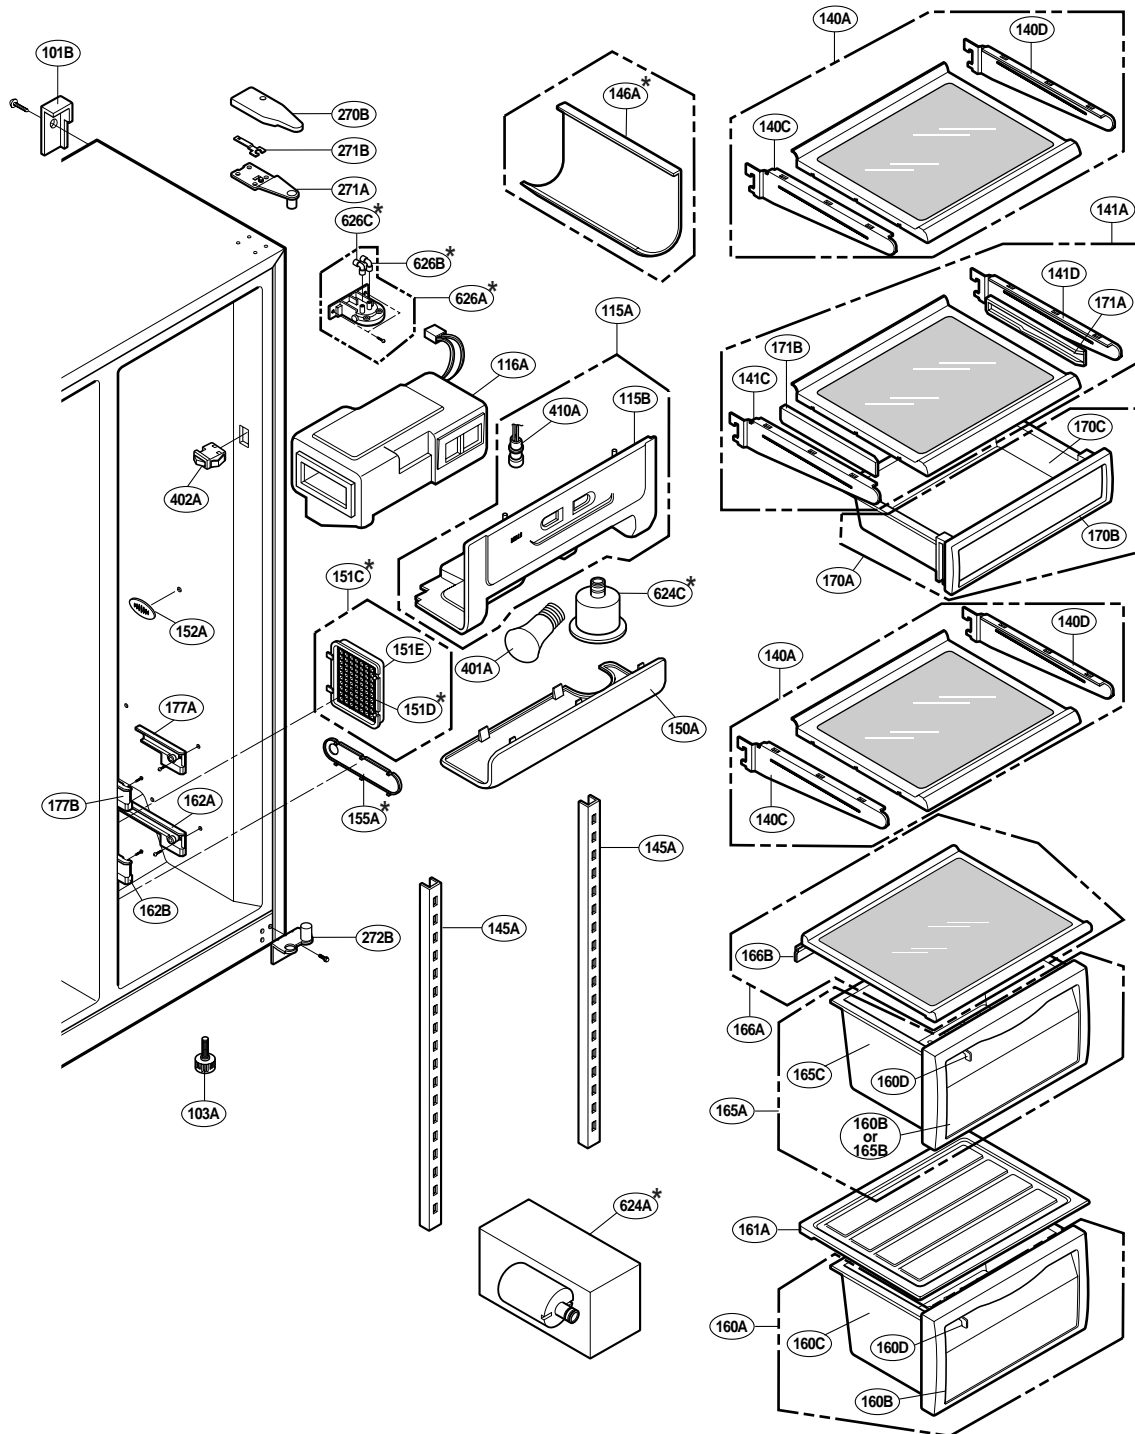

EXPLODED VIEW

DISPENSER PART

EXPLODED VIEW

FREEZER COMPARTMENT

* : Optional part

EXPLODED VIEW

FREEZER DOOR PART: GR-P247, GR-P207, GR-L247, GR-L207

EXPLODED VIEW

ICE & WATER PART

* : Optional part

EXPLODED VIEW

MACHINE COMPARTMENT

* : Optional part

EXPLODED VIEW

REFRIGERATOR COMPARTMENT

* : Optional part

EXPLODED VIEW

Ref No. : GR-L247, GR-L207, GR-B247, GR-B207
REFRIGERATOR DOOR PART

* : Optional part