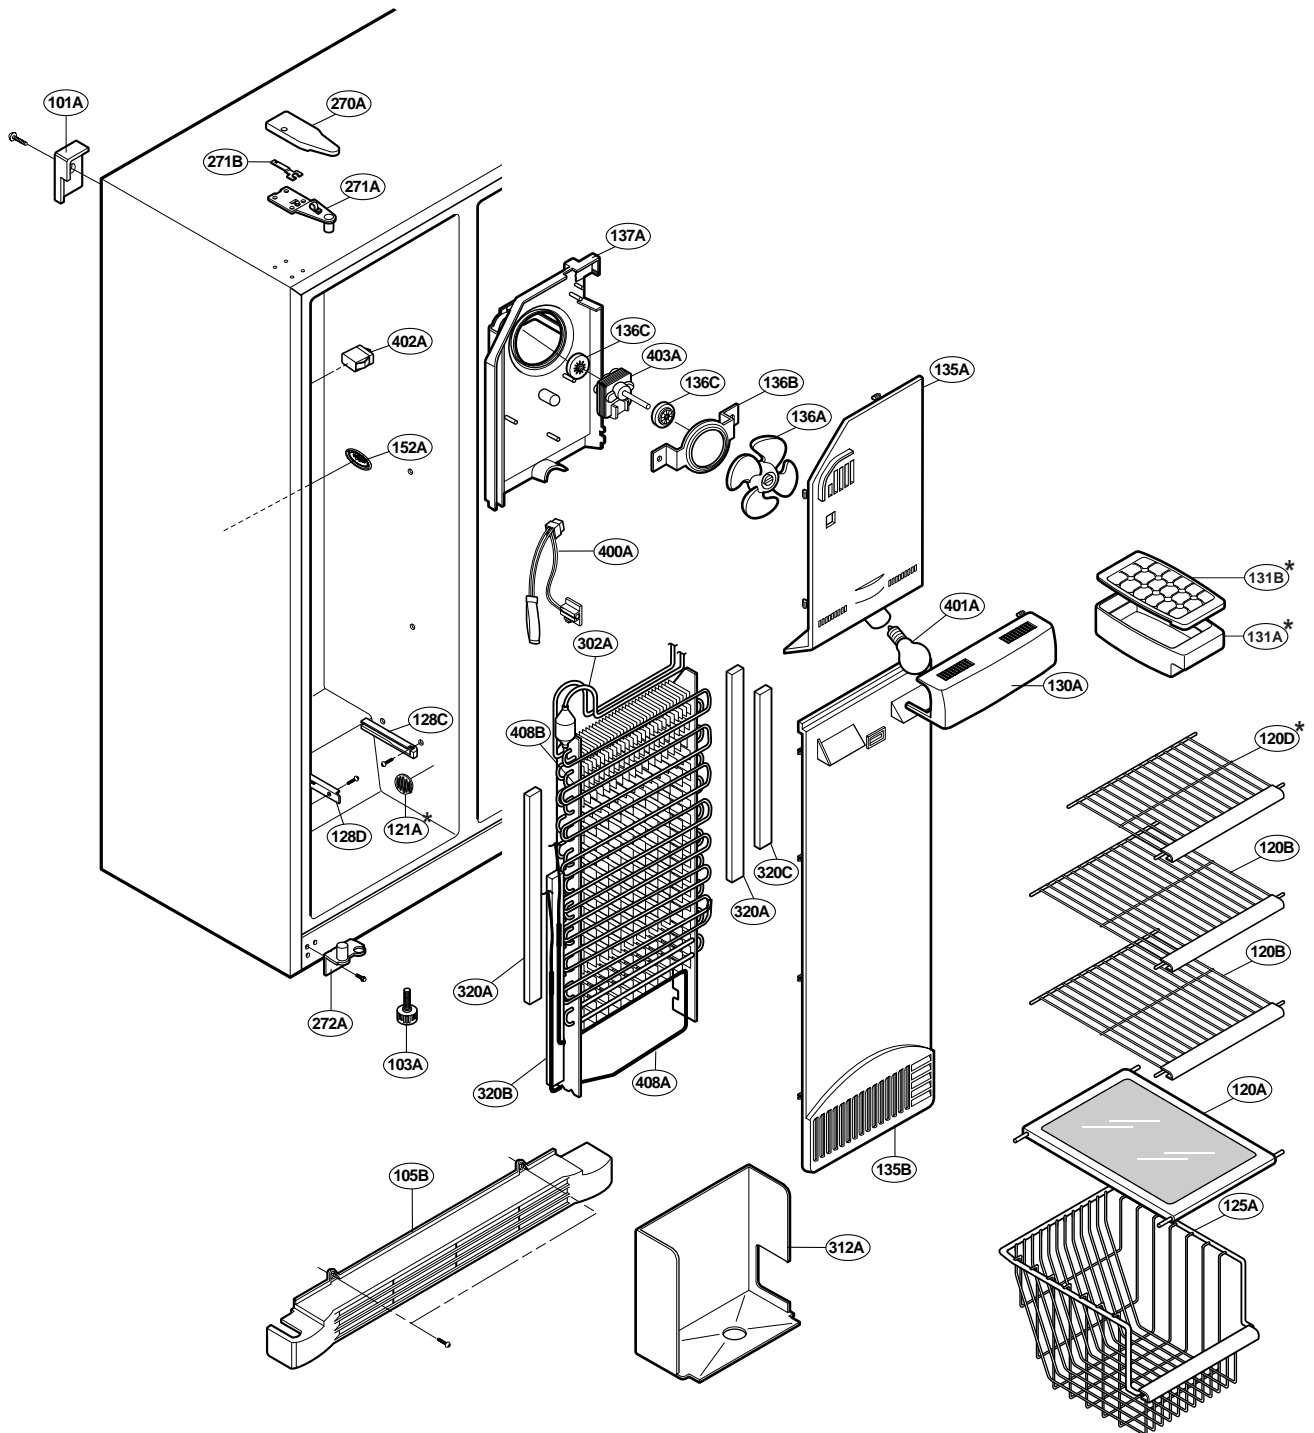

EXPLODED VIEW

FREEZER DOOR PART: GR-P247, GR-P207, GR-L247, GR-L207

EXPLODED VIEW

Ref No. : GR-L247, GR-L207, GR-B247, GR-B207

REFRIGERATOR DOOR PART

* : Optional part

EXPLODED VIEW

FREEZER COMPARTMENT

* : Optional part

EXPLODED VIEW

REFRIGERATOR COMPARTMENT

* : Optional part

EXPLODED VIEW

ICE & WATER PART

* : Optional part

EXPLODED VIEW

MACHINE COMPARTMENT

* : Optional part

EXPLODED VIEW

DISPENSER PART