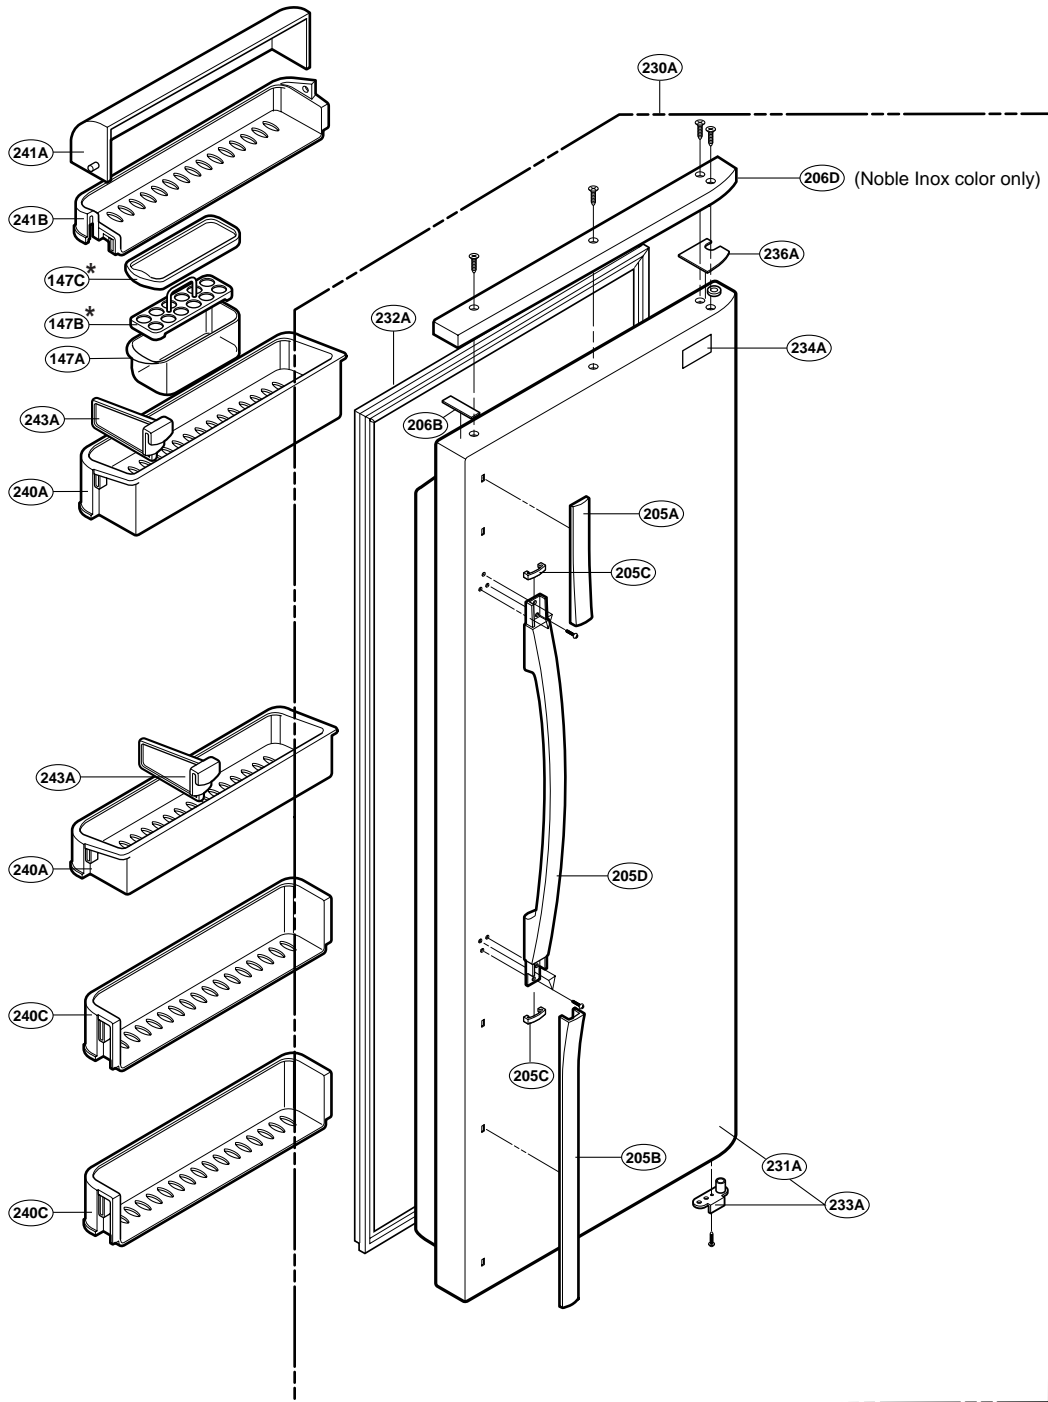

EXPLODED VIEW

FREEZER DOOR PART: GR-P247, GR-P207, GR-L247, GR-L207

EXPLODED VIEW

Ref No. : GR-L247, GR-L207, GR-B247, GR-B207

REFRIGERATOR DOOR PART

* : Optional part

EXPLODED VIEW

FREEZER COMPARTMENT

* : Optional part

EXPLODED VIEW

REFRIGERATOR COMPARTMENT

* : Optional part

EXPLODED VIEW

ICE & WATER PART

* : Optional part

EXPLODED VIEW

MACHINE COMPARTMENT

* : Optional part

EXPLODED VIEW

DISPENSER PART