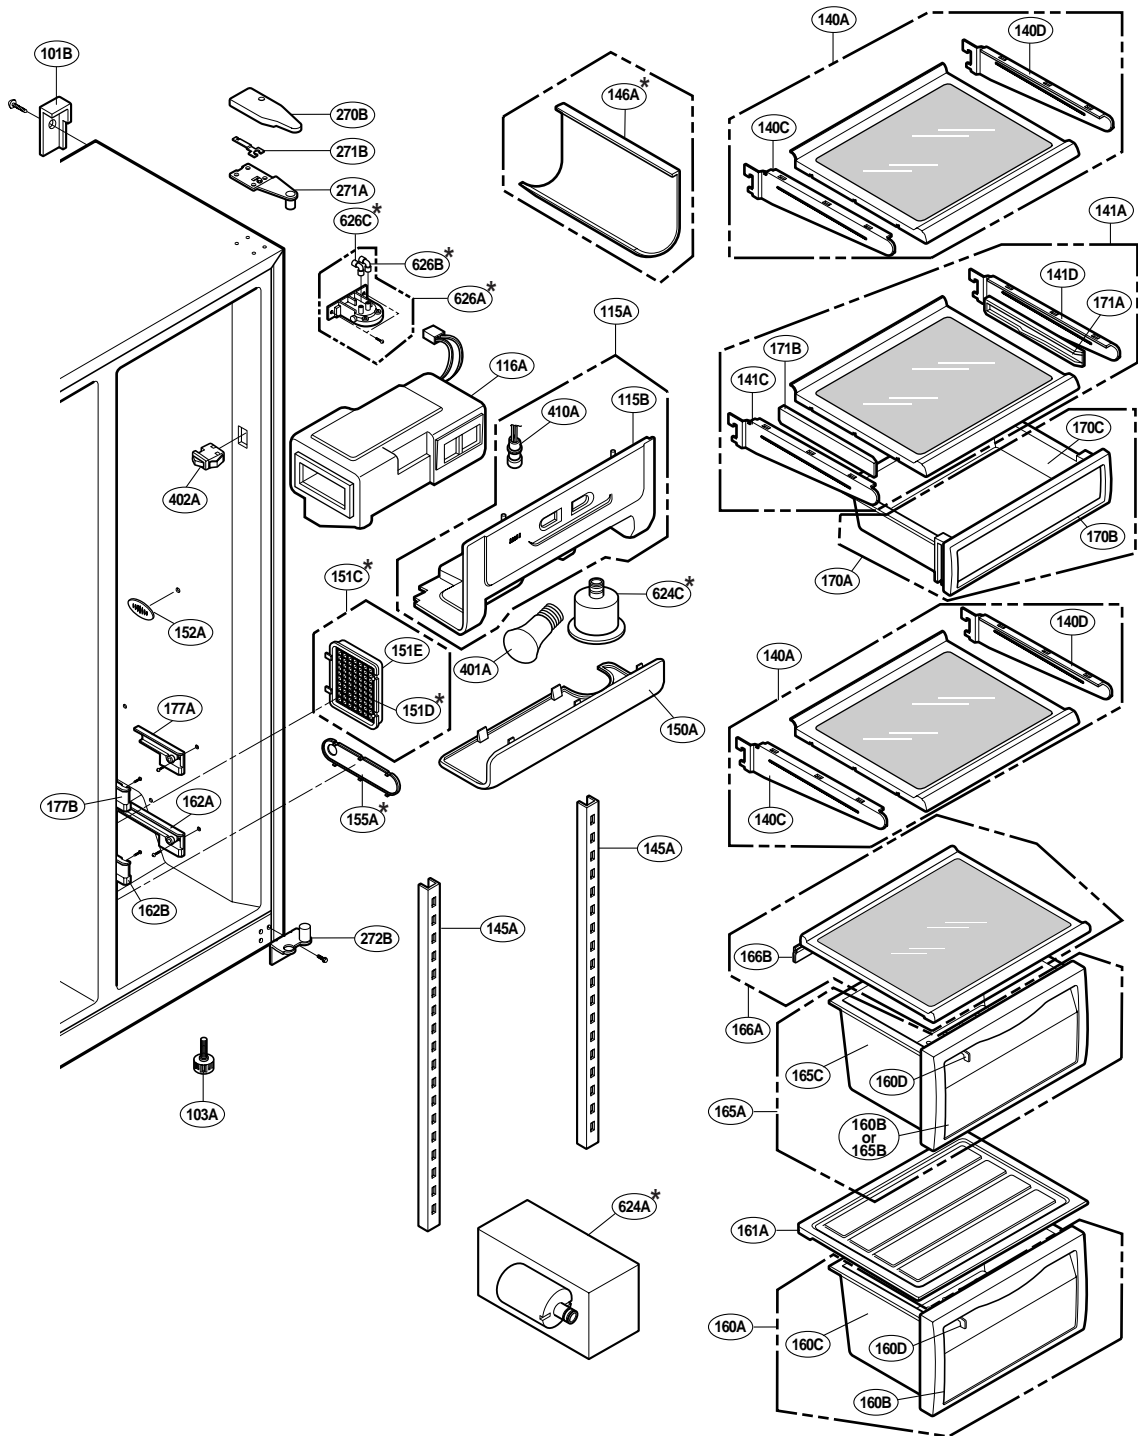

EXPLODED VIEW

FREEZER DOOR PART: GR-P247, GR-P207, GR-L247, GR-L207

EXPLODED VIEW

Ref No. : GR-L247, GR-L207, GR-B247, GR-B207

REFRIGERATOR DOOR PART

* : Optional part

EXPLODED VIEW

FREEZER COMPARTMENT

* : Optional part

EXPLODED VIEW

REFRIGERATOR COMPARTMENT

* : Optional part

EXPLODED VIEW

ICE & WATER PART

* : Optional part

EXPLODED VIEW

MACHINE COMPARTMENT

* : Optional part

EXPLODED VIEW

DISPENSER PART