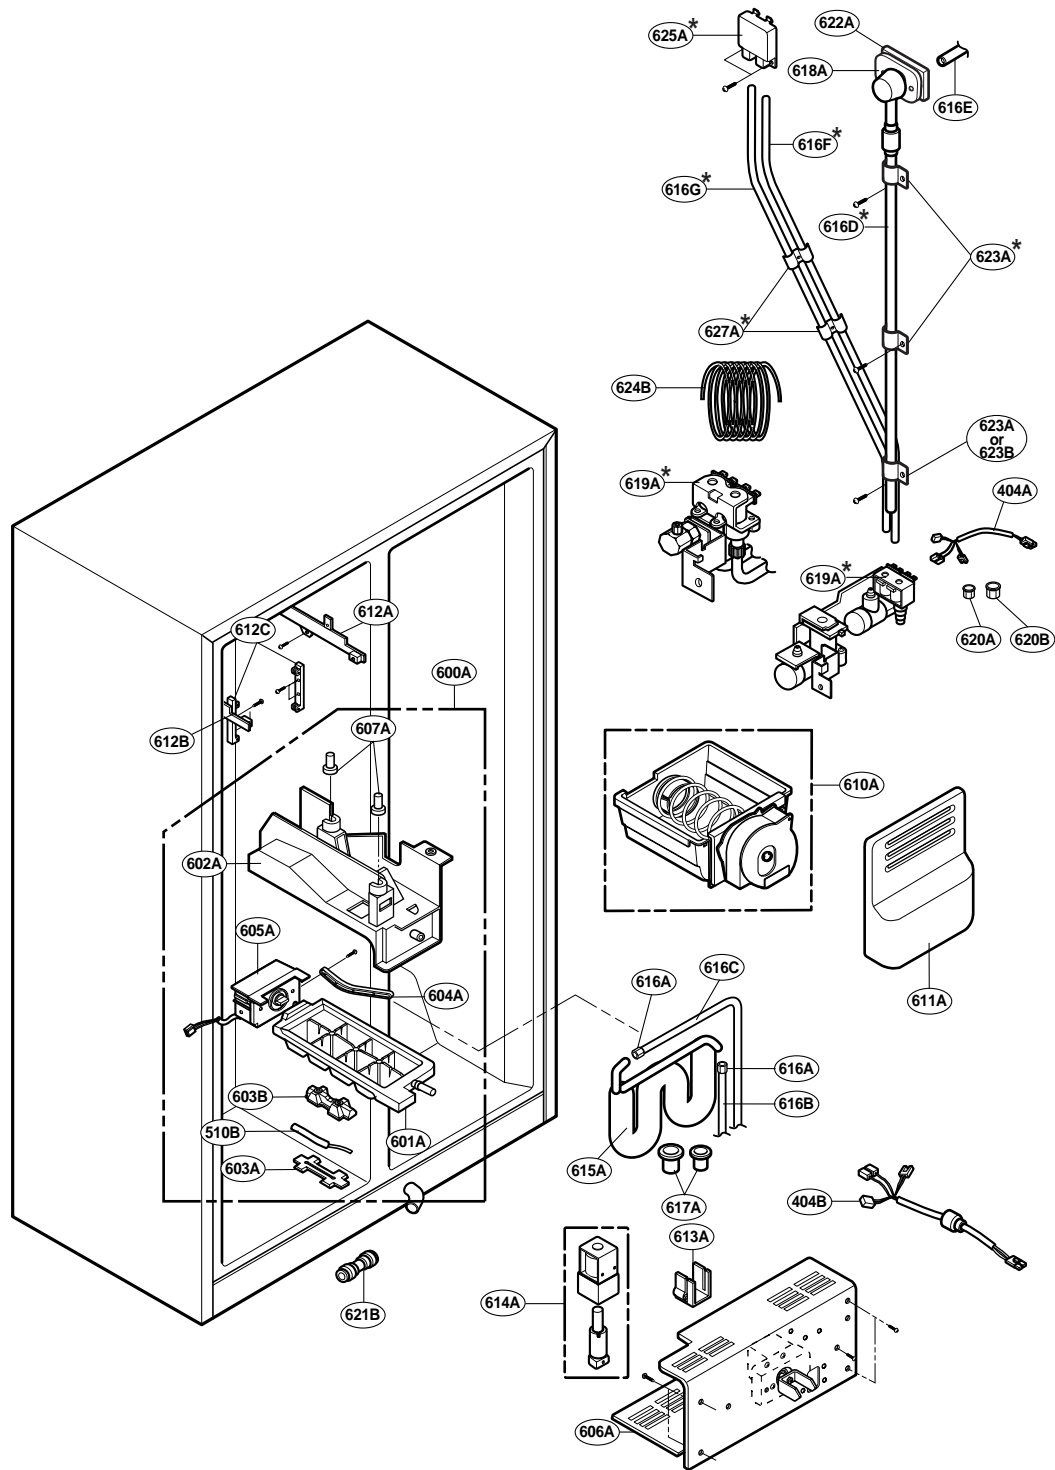

EXPLODED VIEW

FREEZER DOOR PART: GR-P247, GR-P207, GR-L247, GR-L207

EXPLODED VIEW

Ref No. : GR-L247, GR-L207, GR-B247, GR-B207

REFRIGERATOR DOOR PART

* : Optional part

EXPLODED VIEW

FREEZER COMPARTMENT

* : Optional part

EXPLODED VIEW

REFRIGERATOR COMPARTMENT

* : Optional part

EXPLODED VIEW

ICE & WATER PART

* : Optional part

EXPLODED VIEW

MACHINE COMPARTMENT

* : Optional part

EXPLODED VIEW

DISPENSER PART