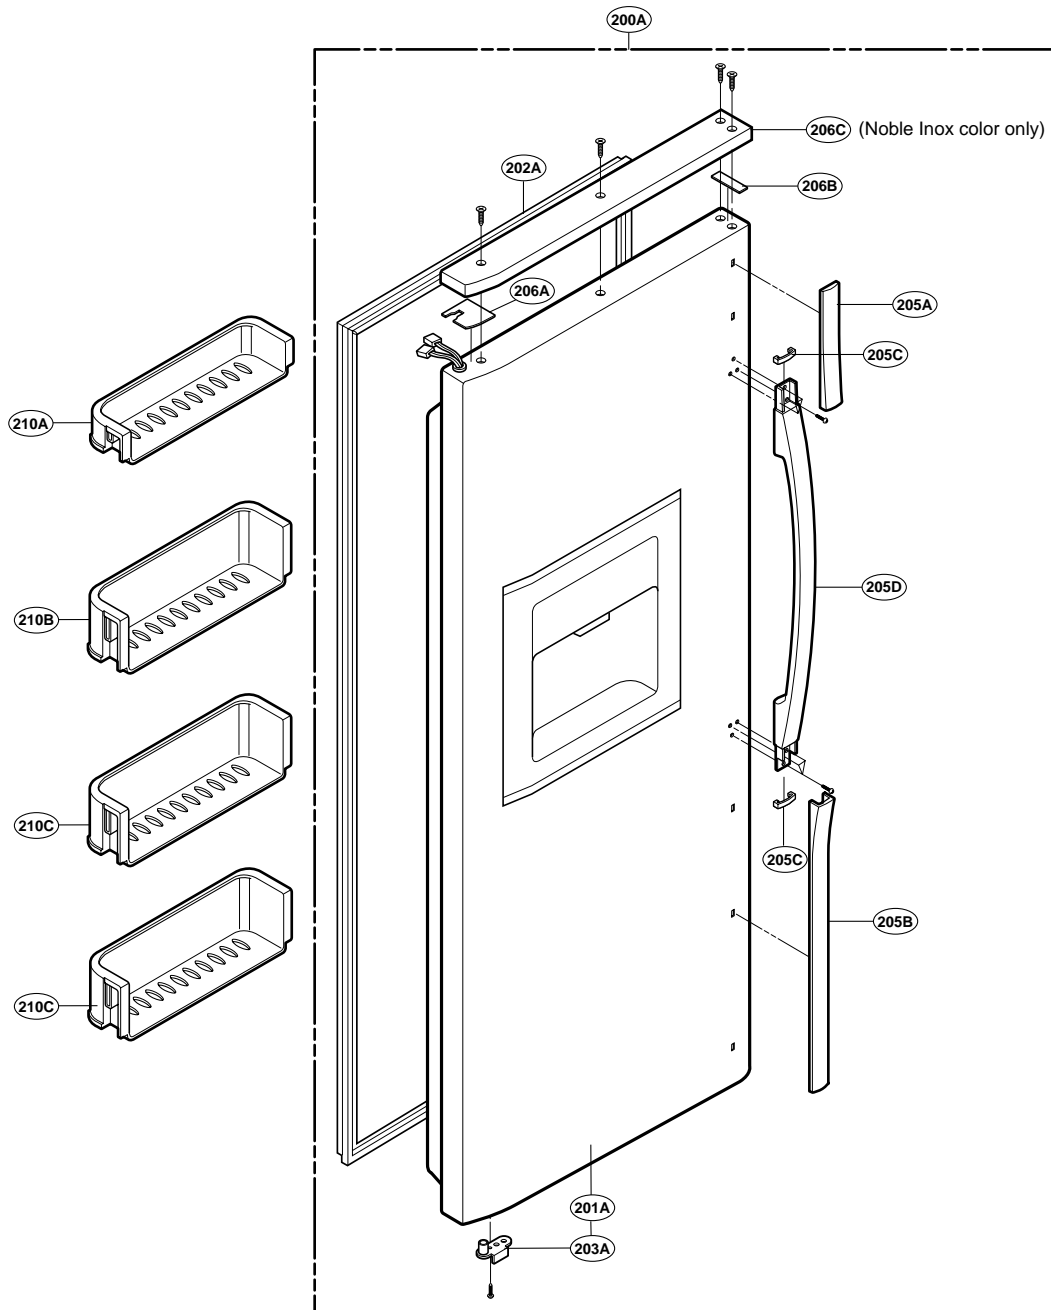

EXPLODED VIEW

FREEZER DOOR PART: GR-P247, GR-P207, GR-L247, GR-L207

EXPLODED VIEW

Ref No. : GR-L247, GR-L207, GR-B247, GR-B207

REFRIGERATOR DOOR PART

* : Optional part

EXPLODED VIEW

FREEZER COMPARTMENT

* : Optional part

EXPLODED VIEW

REFRIGERATOR COMPARTMENT

* : Optional part

EXPLODED VIEW

ICE & WATER PART

* : Optional part

EXPLODED VIEW

MACHINE COMPARTMENT

* : Optional part

EXPLODED VIEW

DISPENSER PART