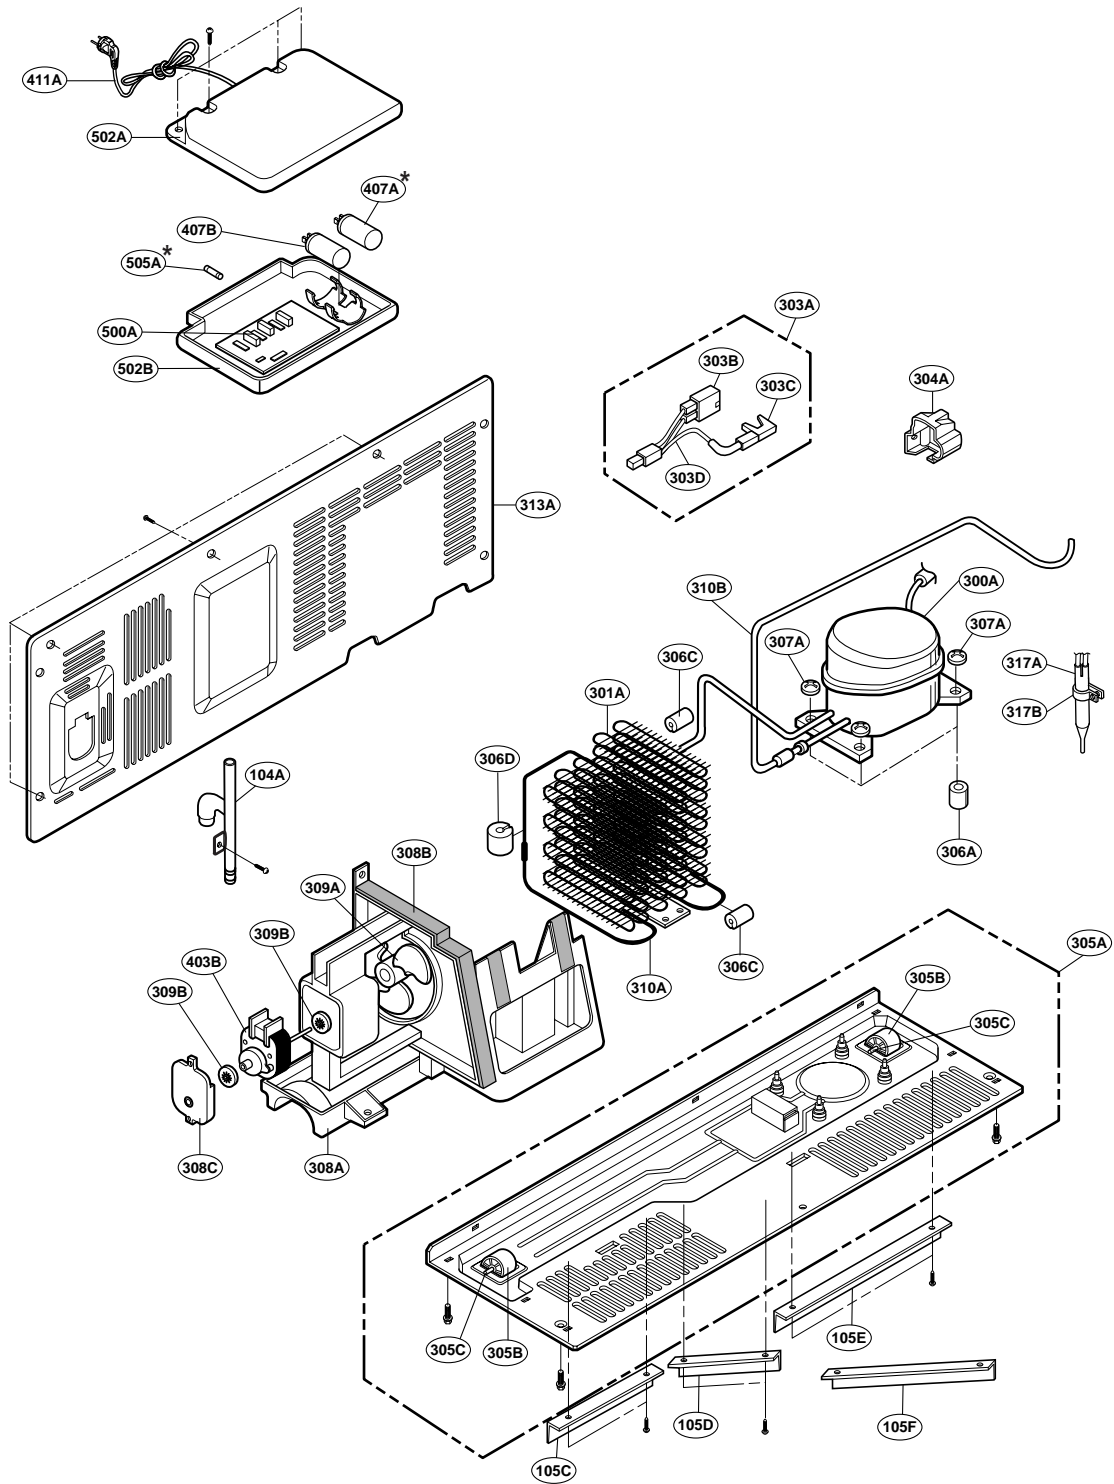

EXPLODED VIEW

FREEZER DOOR PART: GR-P247, GR-P207, GR-L247, GR-L207

EXPLODED VIEW

Ref No. : GR-L247, GR-L207, GR-B247, GR-B207

REFRIGERATOR DOOR PART

* : Optional part

EXPLODED VIEW

FREEZER COMPARTMENT

* : Optional part

EXPLODED VIEW

REFRIGERATOR COMPARTMENT

* : Optional part

EXPLODED VIEW

ICE & WATER PART

* : Optional part

EXPLODED VIEW

MACHINE COMPARTMENT

* : Optional part

EXPLODED VIEW

DISPENSER PART