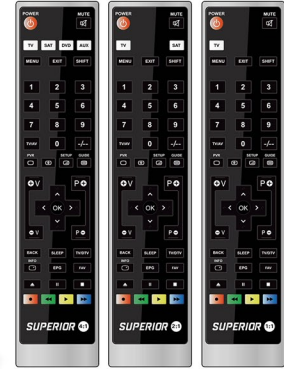

Superior Remote Control

4:1 2:1 1:1

STANDARD FUNCTIONS

	POWER	7	7
	MUTE	8	8
MENU	MENU	9	9
EXIT	EXIT	0	0
1	1	TV/AV	AV/ INPUT
2	2	-/--	-/-- LIST
3	3		DISPLAY
4	4		TELETEXT BIG
5	5		TELETEXT MIX
6	6		TXT

	VOL+		INFO
	VOL-	EPG	GUIDE
	CH+	FAV	FAV
	CH-		AUTO/ PICTURE
	UP		STILL
	DOWN		HOLD/ FREEZE
OK	OK/ ENTER		RED
BACK	BACK/ RETURN		GREEN
SLEEP	SLEEP		YELLOW
TV/DTV	TV/ DIGITAL TV		BLUE

DEFAULT

SHIFT ENABLED FUNCTIONS

	TIMER	7	SAT
	AUDIO MTS	8	APP WIDGETS
MENU	OPTIONS POPUP	9	16:9 VIDEO FORMAT
EXIT	SEARCH CANCEL	0	CH. PRG P/C
1	PIP PIP ON	TV/AV	SOURCE USB
2	SWAP PIP SWITCH	-/--	GUIDE
3	3D		PVR REVEAL
4	PIP STILL		ZOOM SIZE V.MODE
5	PIP SIZE		SETUP
6	HELP MEDIA		SUBTITLE

	BRIGHT.+ TUNE+		TITLE MENU
	BRIGHT.- TUNE-	EPG	NET TV WEB
	SKIPRIGHT /COLOUR+	FAV	SMART
	SKIPLEFT /COLOUR-		EJECT
	PAGE UP /CONTR.+		PAUSE
	PAGE DOWN /CONTR.-		STOP
OK	ENTER STORE		REC
BACK	REPEAT RECALL		REWIND
SLEEP	STEP		PLAY
TV/DTV	RADIO		FORWARD

SHIFT KEY ON

COMPATIBLE DEVICES