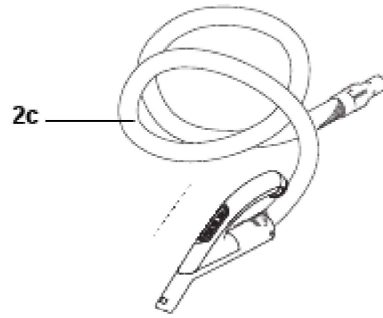

Cable with plug/socket for bracket			
	Voltage	Plug type	
EU	220-240		
UK	220-240		
AUS/NZ	220-240		
CH	220-240		
USA/CAN	110-120		

2

4 -

6 -