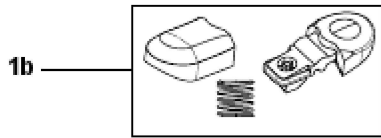

Cable with plug/socket for bracket			
	Voltage	Plug type	
EU	220-240		
UK	220-240		
AUS/NZ	220-240		
CH	220-240		
USA/CAN	110-120		

2

4 -

6 -