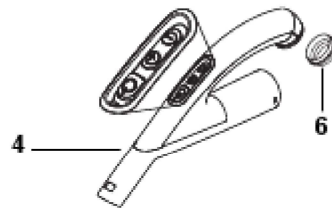

Cable with plug/socket for bracket			
	Voltage	Plug type	
EU	220-240		
UK	220-240		
AUS/NZ	220-240		
CH	220-240		
USA/CAN	110-120		

2

4 -

6 -