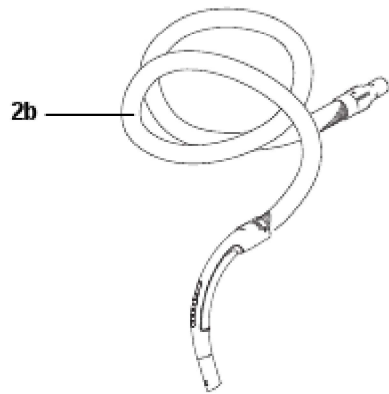

Cable with plug/socket for bracket			
	Voltage	Plug type	
EU	220-240		
UK	220-240		
AUS/NZ	220-240		
CH	220-240		
USA/CAN	110-120		

2

4 -

6 -