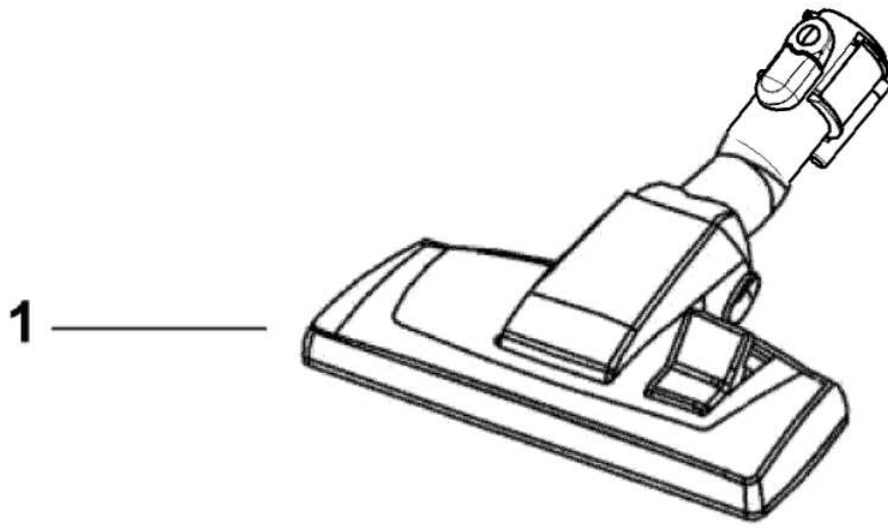

Cable with plug/socket for bracket			
	Voltage	Plug type	
EU	220-240		
UK	220-240		
AUS/NZ	220-240		
CH	220-240		
USA/CAN	110-120		

2

4 -

6 -