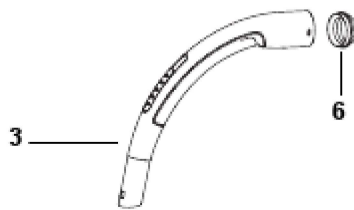

Cable with plug/socket for bracket			
	Voltage	Plug type	
EU	220-240		
UK	220-240		
AUS/NZ	220-240		
CH	220-240		
USA/CAN	110-120		

2

4 -

6 -