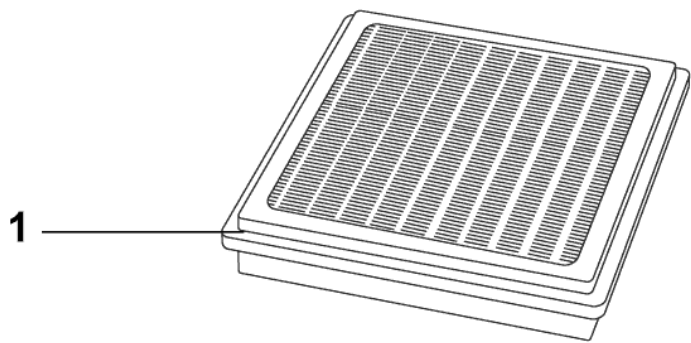

Cable with plug/socket for bracket			
	Voltage	Plug type	
EU	220-240		
UK	220-240		
AUS/NZ	220-240		
CH	220-240		
USA/CAN	110-120		

2

4 -

6 -