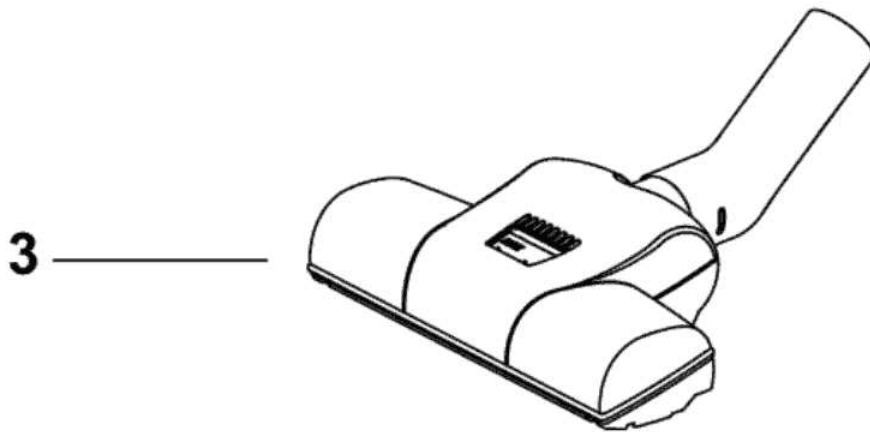

Cable with plug/socket for bracket			
	Voltage	Plug type	
EU	220-240		
UK	220-240		
AUS/NZ	220-240		
CH	220-240		
USA/CAN	110-120		

2

4 -

6 -