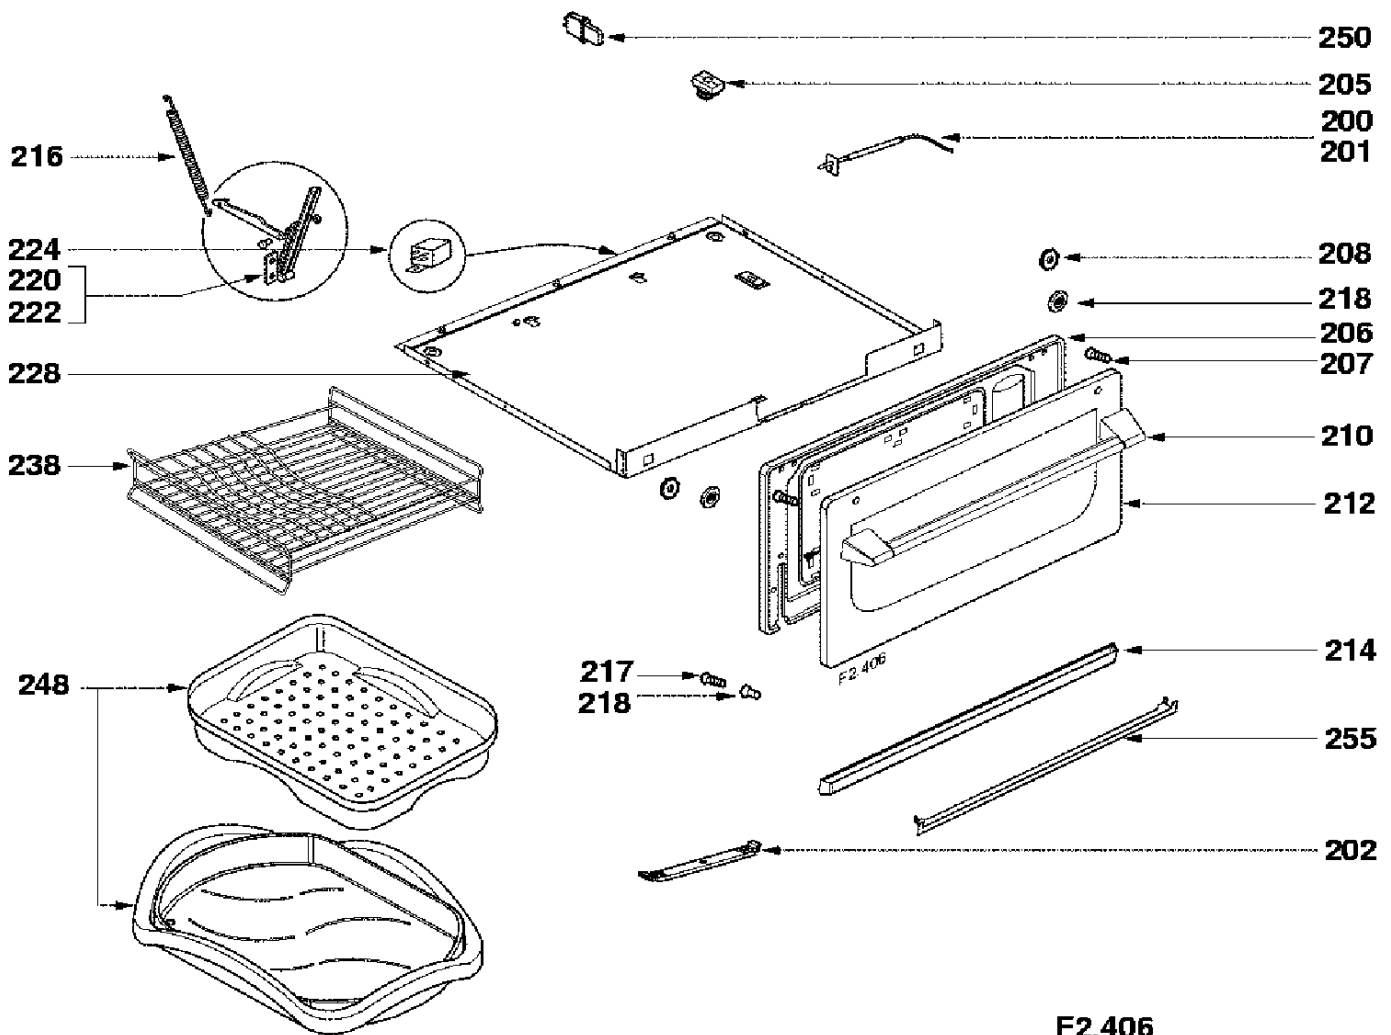

DOV499XE1  
DOV499XE11  
H234DD261

De Dietrich

F1.440

DOV499XE1  
DOV499XE11  
H234DD261

De Dietrich

Pos.	Reference	Description
	74X9490	CIRCUITRY
	78X2481	GASKET
	87X5833	INSTRUCTIONS FOR USE
100	74X7000	UPPER COVER
102	77X3570	THERMO-ELECT.ACTIVAT
104	71X1123	VALVE
106	77X3535	SEAL, VALVE STEM
108	77X3575	LIGHTING WINDOW
110	75X1493	BULB
112	77X3574	LAMP SOCKET
114	79X8001	CONTROL SUPPORT
115	74X2979	CONTROL INDICATOR
116	74X9494	STAINLESS STEEL ICE
118	74X4870	RIGHT JACK SUPPORT
120	74X9189	COVER
122	74X9492	POWER CARD
123	74X8906	SMALL BAR
124	76X8692	PIPE
125	74X9204	PIPE
126	74X9199	SOLENOID VALVE
130	74X9491	DISPLAY CARD
134	74X9179	RIGHT COLUMN
138	77X8571	HOLDER
140	74X9200	TANK
144	74X9197	GENERATOR
145	74X9201	GENERATOR SEAL
146	76X5147	GUIDE
148	74X9195	ST STEEL OVEN-LINER
150	74X9178	LEFT COLUMN
154	74X9196	HEATER MAT
156	74X7001	SIDE, CLADDING
160	77X9587	CARD SUPPORT
164	74X4871	UPPER LEFT SUPPORT
166	76X6881	DEFLECTOR
168	74X9203	UNION
172	74X9180	REAR COVER
178	74X9192	FASCIA TURBINE
182	74X7529	AIR GUIDE
184	79X6097	AIR GUIDE
190	74X9184	CORD, MAINS
200	74X9226	PROBE, TEMPERATURE
201	74X9227	PROBE, TEMPERATURE
202	74X9198	ATTACHING CLAMP
205	76X7871	CABLE GRIP
206	74X9187	SHIELD
207	76X8808	WALLET OF SCREWS
208	74X7219	SPACER
210	74X9142	STAINLESS STEEL HAND
212	74X9208	DOOR WINDOW
214	74X9185	GUTTER
216	74X6824	HOOK SPRING
217	94X3588	SCREW
218	74X9210	WALLET OF WASHERS
220	74X5557	LH HINGE
222	74X5555	RH HINGE
224	74X3536	FILTER NOISE
228	74X9181	BOTTOM PANEL
238	79X6094	CAMBERED GRID
248	76X9453	DISH
250	74X9190	MICROSWITCH
255	79X9858	BAR ASSEMBLY