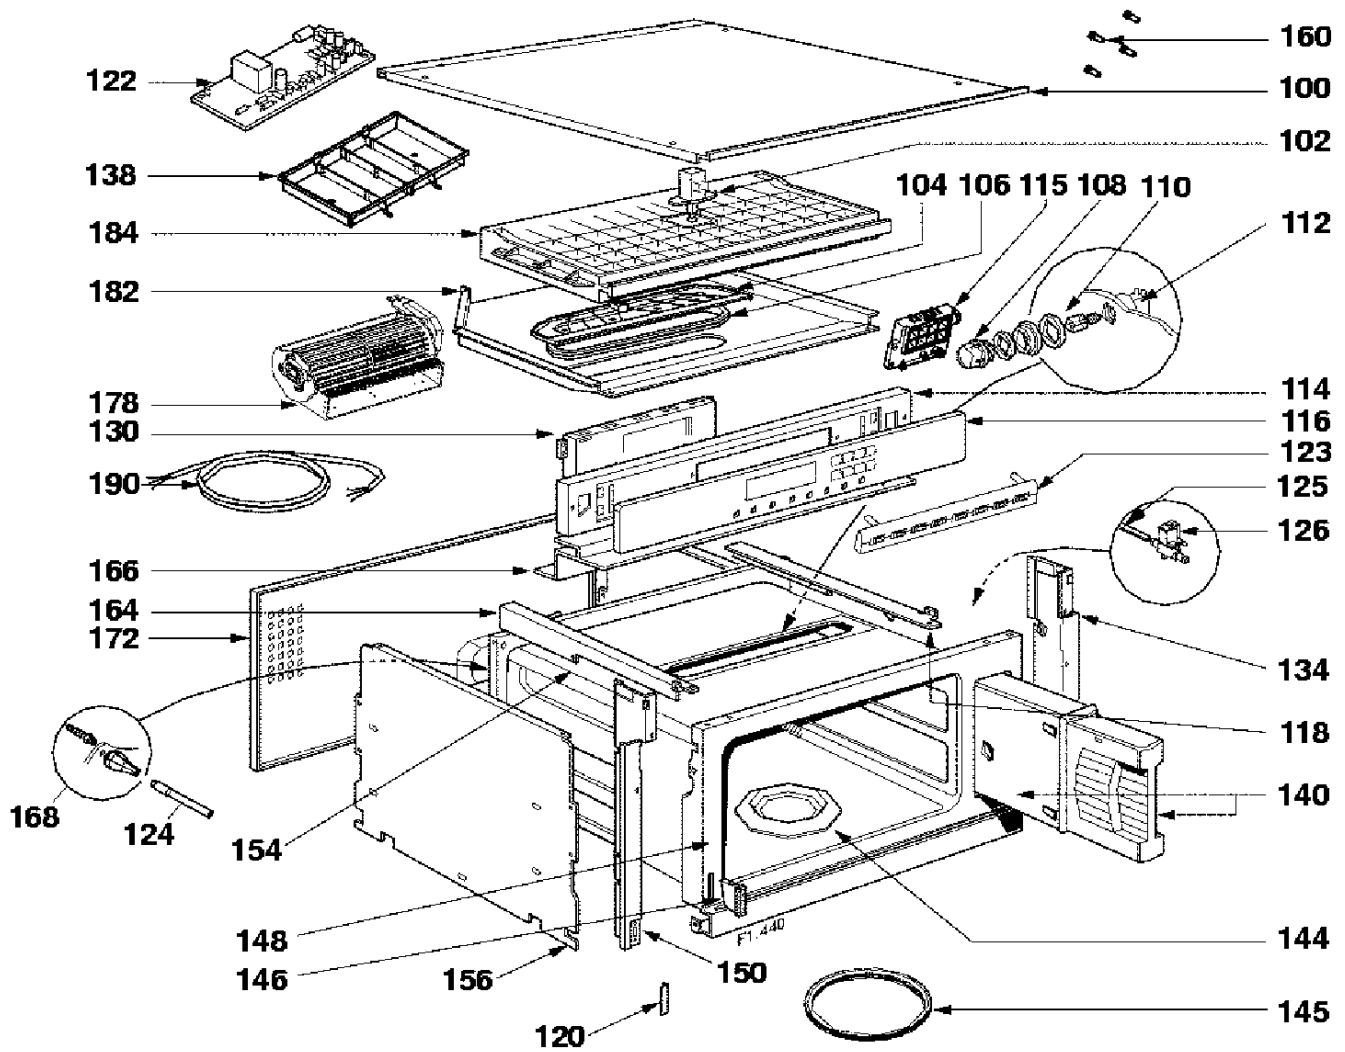

DOV499XE1  
DOV499XE11  
H234DD261

De Dietrich

F1.440

DOV499XE1  
DOV499XE11  
H234DD261

De Dietrich

Pos.	Reference	Description
	74X9490	CIRCUITRY
	78X2481	GASKET
	87X5833	INSTRUCTIONS FOR USE
100	74X7000	UPPER COVER
102	77X3570	THERMO-ELECT.ACTIVAT
104	71X1123	VALVE
106	77X3535	SEAL, VALVE STEM
108	77X3575	LIGHTING WINDOW
110	75X1493	BULB
112	77X3574	LAMP SOCKET
114	79X8001	CONTROL SUPPORT
115	74X2979	CONTROL INDICATOR
116	74X9494	STAINLESS STEEL ICE
118	74X4870	RIGHT JACK SUPPORT
120	74X9189	COVER
122	74X9492	POWER CARD
123	74X8906	SMALL BAR
124	76X8692	PIPE
125	74X9204	PIPE
126	74X9199	SOLENOID VALVE
130	74X9491	DISPLAY CARD
134	74X9179	RIGHT COLUMN
138	77X8571	HOLDER
140	74X9200	TANK
144	74X9197	GENERATOR
145	74X9201	GENERATOR SEAL
146	76X5147	GUIDE
148	74X9195	ST STEEL OVEN-LINER
150	74X9178	LEFT COLUMN
154	74X9196	HEATER MAT
156	74X7001	SIDE, CLADDING
160	77X9587	CARD SUPPORT
164	74X4871	UPPER LEFT SUPPORT
166	76X6881	DEFLECTOR
168	74X9203	UNION
172	74X9180	REAR COVER
178	74X9192	FASCIA TURBINE
182	74X7529	AIR GUIDE
184	79X6097	AIR GUIDE
190	74X9184	CORD, MAINS
200	74X9226	PROBE, TEMPERATURE
201	74X9227	PROBE, TEMPERATURE
202	74X9198	ATTACHING CLAMP
205	76X7871	CABLE GRIP
206	74X9187	SHIELD
207	76X8808	WALLET OF SCREWS
208	74X7219	SPACER
210	74X9142	STAINLESS STEEL HAND
212	74X9208	DOOR WINDOW
214	74X9185	GUTTER
216	74X6824	HOOK SPRING
217	94X3588	SCREW
218	74X9210	WALLET OF WASHERS
220	74X5557	LH HINGE
222	74X5555	RH HINGE
224	74X3536	FILTER NOISE
228	74X9181	BOTTOM PANEL
238	79X6094	CAMBERED GRID
248	76X9453	DISH
250	74X9190	MICROSWITCH
255	79X9858	BAR ASSEMBLY