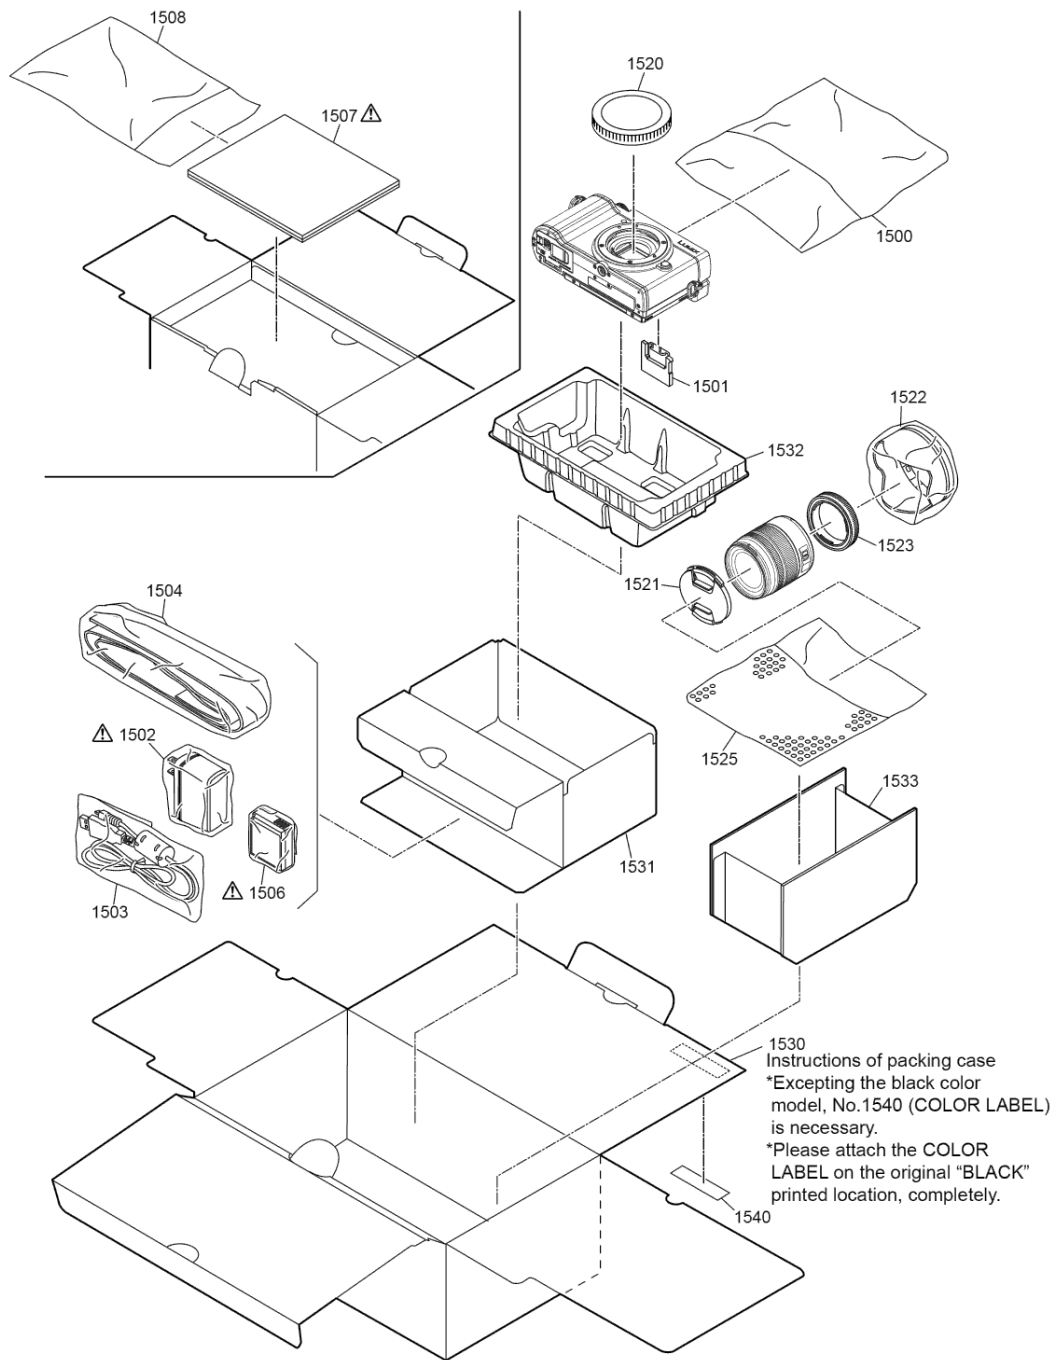

Model No. : DC-GX9/GX9K/GX9W/GX9M/GX9N/GX9H/GX9C Packing Parts and Accessories Section (3) (GX9W)

Model No. : DC-GX9/GX9K/GX9W/GX9M/GX9N/GX9H/GX9C Packing Parts and Accessories Section (4) (GX9M)

Model No. : DC-GX9/GX9K/GX9W/GX9M/GX9N/GX9H/GX9C Packing Parts and Accessories Section (5) (GX9N)

Model No. : DC-GX9/GX9K/GX9W/GX9M/GX9N/GX9H/GX9C Packing Parts and Accessories Section (6) (GX9H)

Model No. : DC-GX9/GX9K/GX9W/GX9M/GX9N/GX9H/GX9C Packing Parts and Accessories Section (7) (GX9C)

Instructions of packing case
 *Excepting the black color model, No.1640 (COLOR LABEL) is necessary.
 *Please attach the COLOR LABEL on the original "BLACK" printed location, completely.
 Directions for putting GC LABEL
 *Stick the GC LABEL (Ref.No.1641) for specific models on the original printed place.