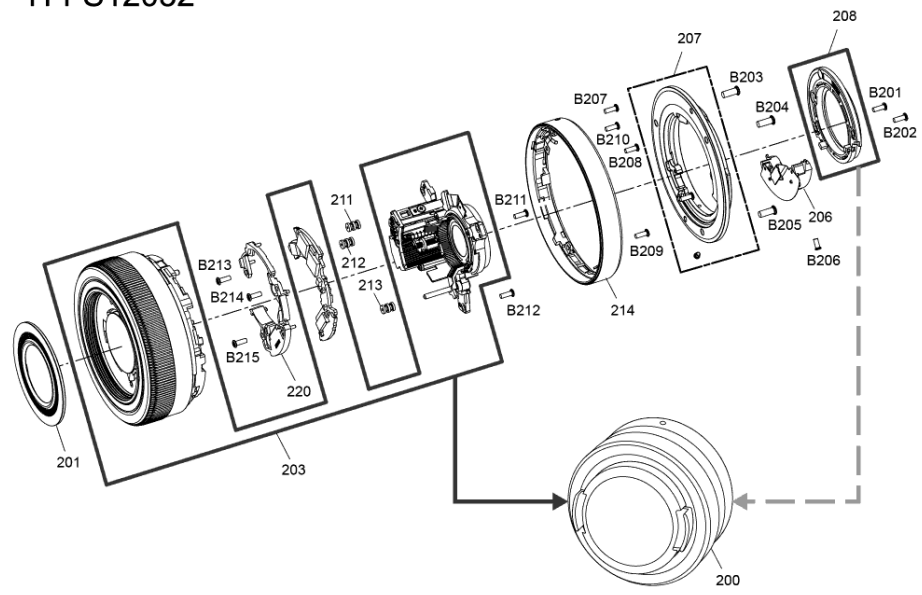

**Model No. : DC-GX9/GX9K/GX9W/GX9M/GX9N/GX9H/GX9C Camera Lens Section
(1) (H-FS12032)**

H-FS12032