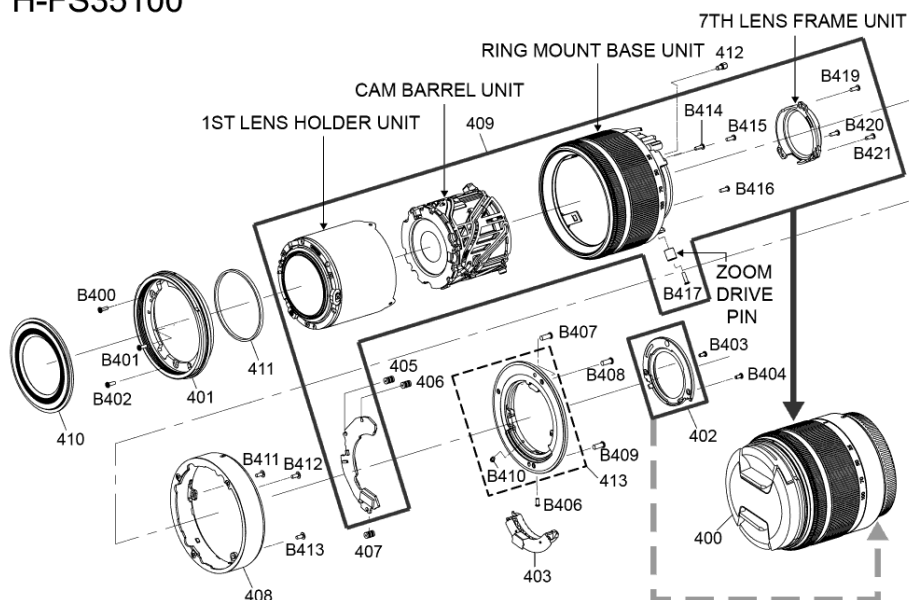

**Model No. : DC-GX9/GX9K/GX9W/GX9M/GX9N/GX9H/GX9C Camera Lens Section
(2) (H-FS35100)**

H-FS35100