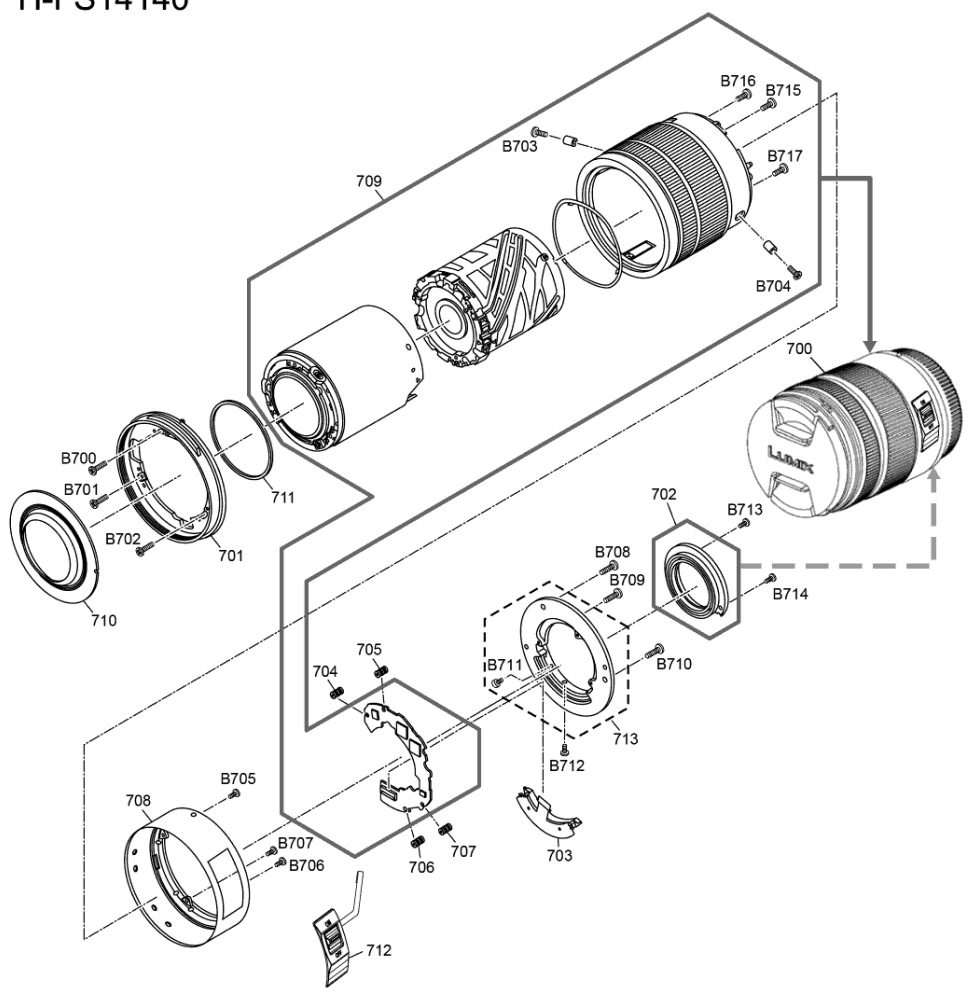

Model No. : DC-GX9/GX9K/GX9W/GX9M/GX9N/GX9H/GX9C Camera Lens Section (5) (H-FS14140)

H-FS14140