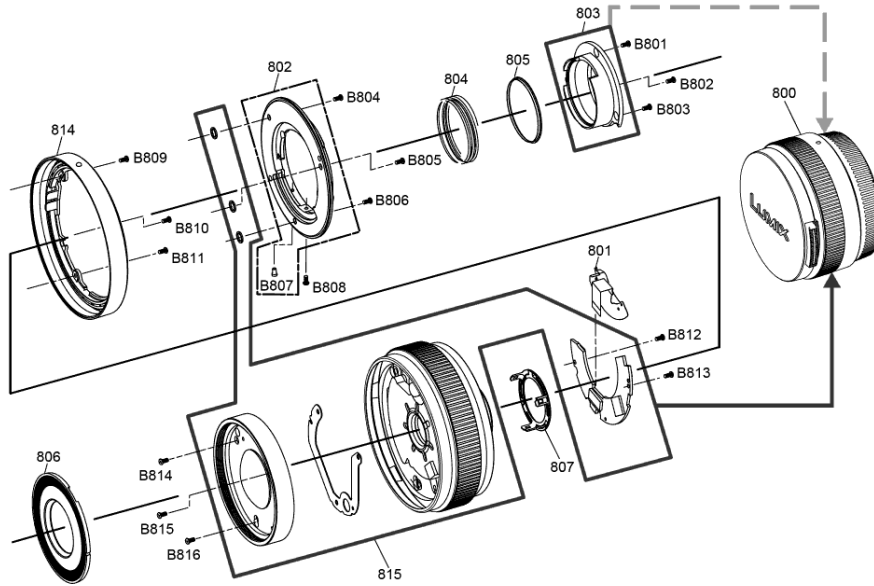

**Model No. : DC-GX9/GX9K/GX9W/GX9M/GX9N/GX9H/GX9C Camera Lens Section
(6) (H-H020A)**

H-H020A