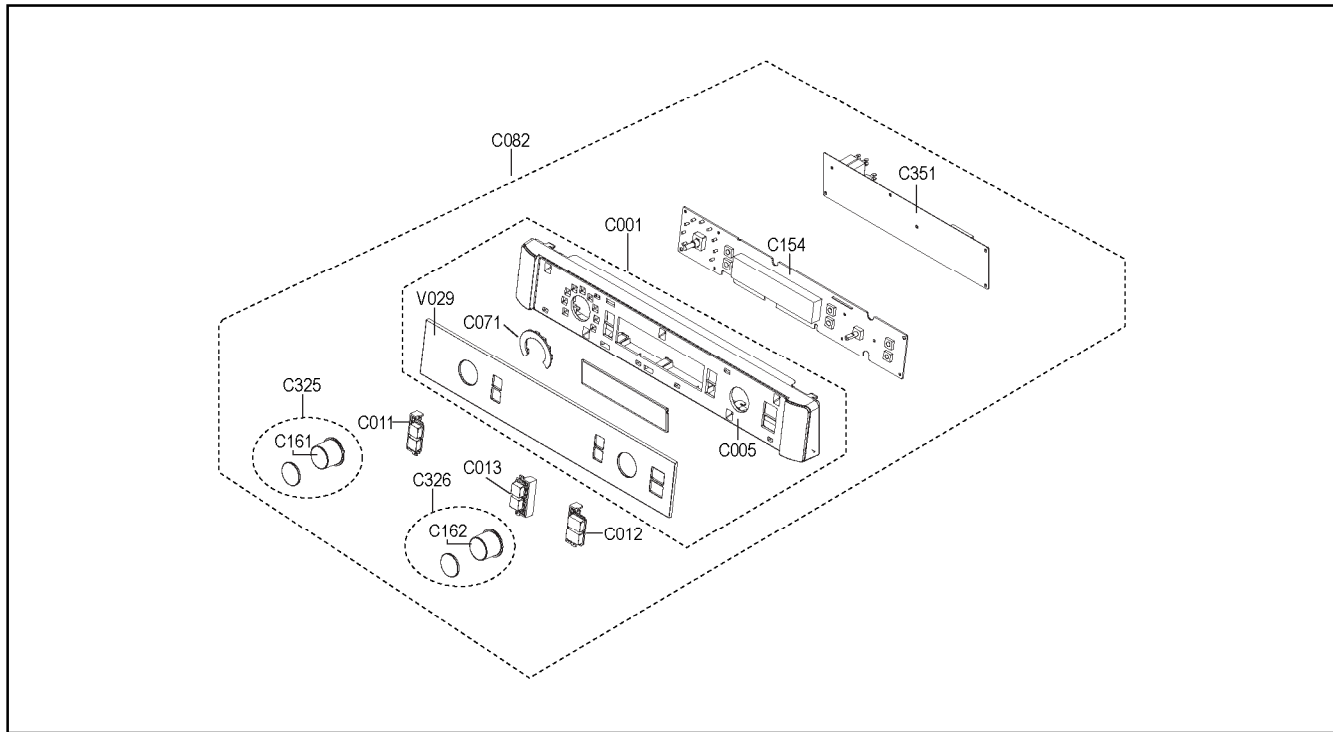

5-4 Contorl Parts List

(SNA : SERVICE NOT AVAILABLE)

No.	Code No.	Description	Specification	Q'ty	SA/SNA	Remark
C001	DE94-02193F	ASSY CONTROL PANEL	CP1395E-S/XEF,VICTORY	1	SNA	-
C005	DE64-02307A	CONTROL-PANEL	TRIO PLUS,PC,VICTORY SILVE	1	SA	-
C011	DE64-02309B	BUTTON-SELECT(A)	CPS1390EST,ABS,BLACK,TR	1	SA	-
C012	DE64-02310A	BUTTON-SELECT(B)	TRIO PLUS,ABS,BLACK,TUR	1	SA	-
C013	DE64-02332B	BUTTON-SELECT(C)	CPS1390EST,ABS,BLACK,TR	1	SA	-
C071	DE63-00635A	COVER-LED	TRIO-PLUS,ABS,T2.0,WHT,LDW68,	1	SA	-
C082	DE94-02192F	ASSY CONTROL BOX	CP1395E-S/XEF,230V50HZ,	1	SNA	-
C154	DE96-00839A	ASSY DISPLAY	CP1395EST,DAM-ATLCD-00,WHIT	1	SNA	-
C161	DE64-02312C	KNOB-DIAL(L)	CPS1390EST,ABS,BLACK,TRIO P	1	SA	-
C162	DE64-02311A	KNOB-DIAL(R)	TRIO PLUS,ABS,BLACK,TURN TA	1	SNA	-
C325	DE94-02217E	ASSY KNOB-L	CP1395,ABS,LED BLK + VICTORY	1	SNA	-
C326	DE94-02218A	ASSY KNOB-R	CP1370,ABS,BLK + VICTORY SIL	1	SA	-
C351	RCS-ALCD-01	PCB MODEL,RCS-ALCD-01		1		-
V029	DE64-02308F	WINDOW-PANEL	CP1395E-S/XEF,ABS,T4.2,W80.	1	SNA	-