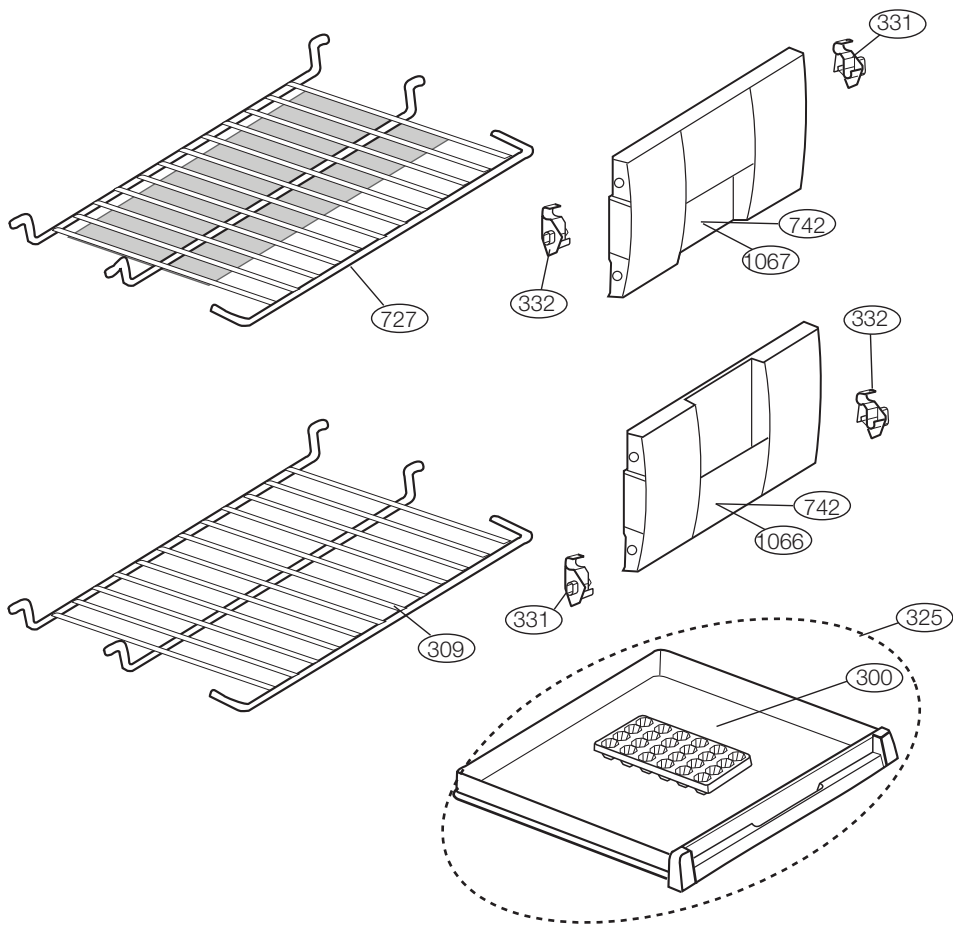

1. Electronic - 7 Segment control on the top trim.
2. Kardelen (3 lights + POT knob)
3. Kardelen (Without light + POT knob)
4. Electronic - Control Display on the door.

* Optional

F60265NE - F60265N - F60285N

F60235NE - F60235N

* Optional