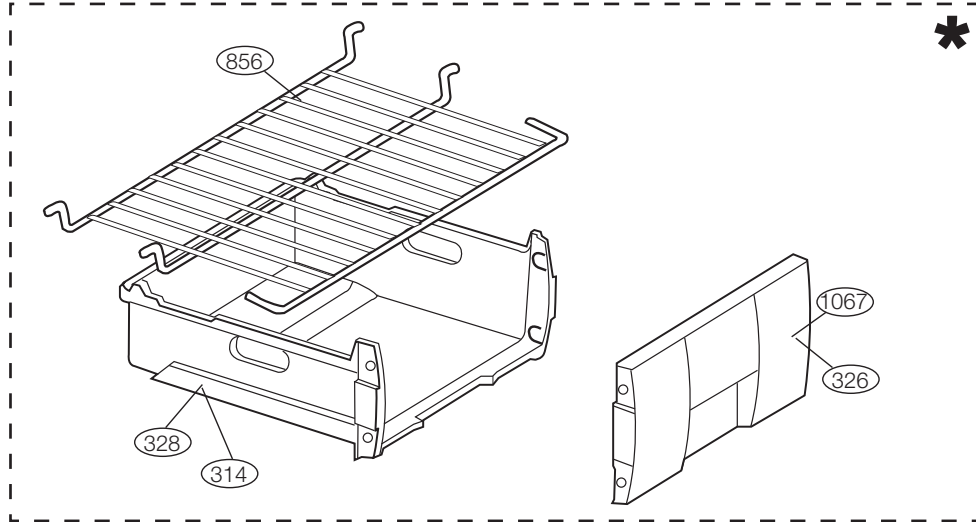

1. Electronic - 7 Segment control on the top trim.
2. Kardelen (3 lights + POT knob)
3. Kardelen (Without light + POT knob)
4. Electronic - Control Display on the door.

* Optional

F60265NE - F60265N - F60285N

F60235NE - F60235N

* Optional