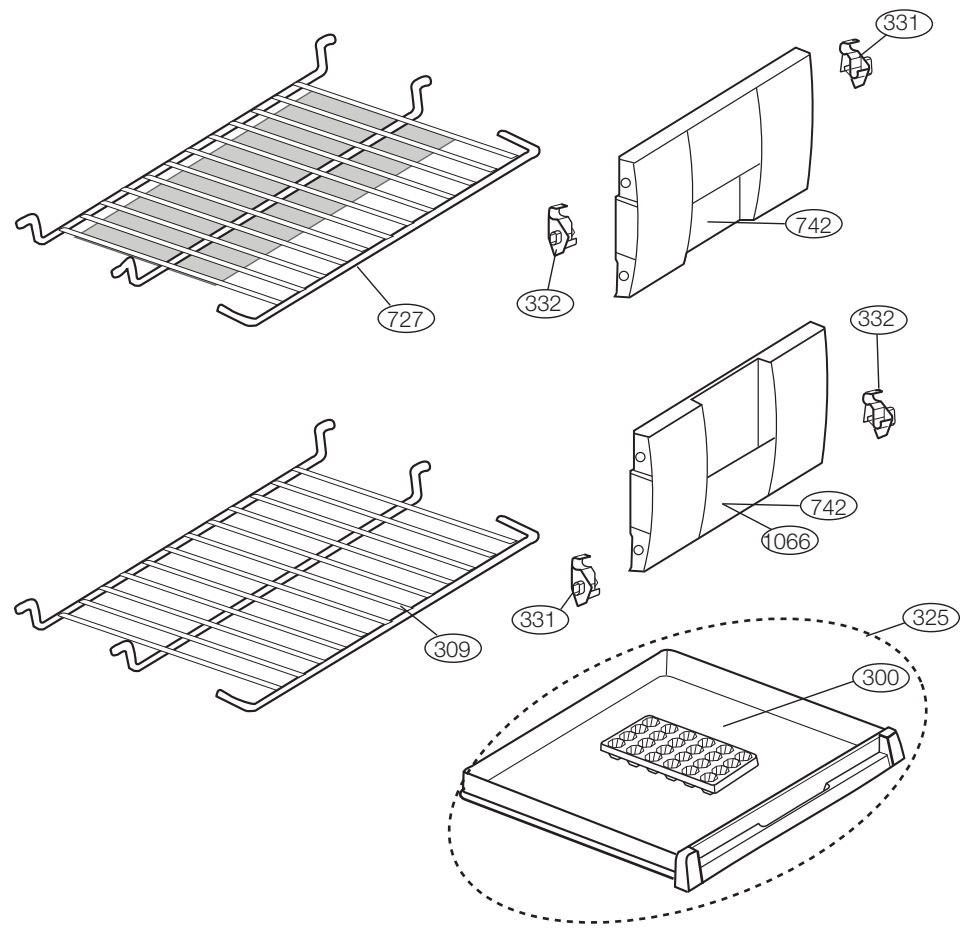

1. Electronic - 7 Segment control on the top trim.
2. Kardelen (3 lights + POT knob)
3. Kardelen (Without light + POT knob)
4. Electronic - Control Display on the door.

* Optional

F60265NE - F60265N - F60285N

F60235NE - F60235N

* Optional