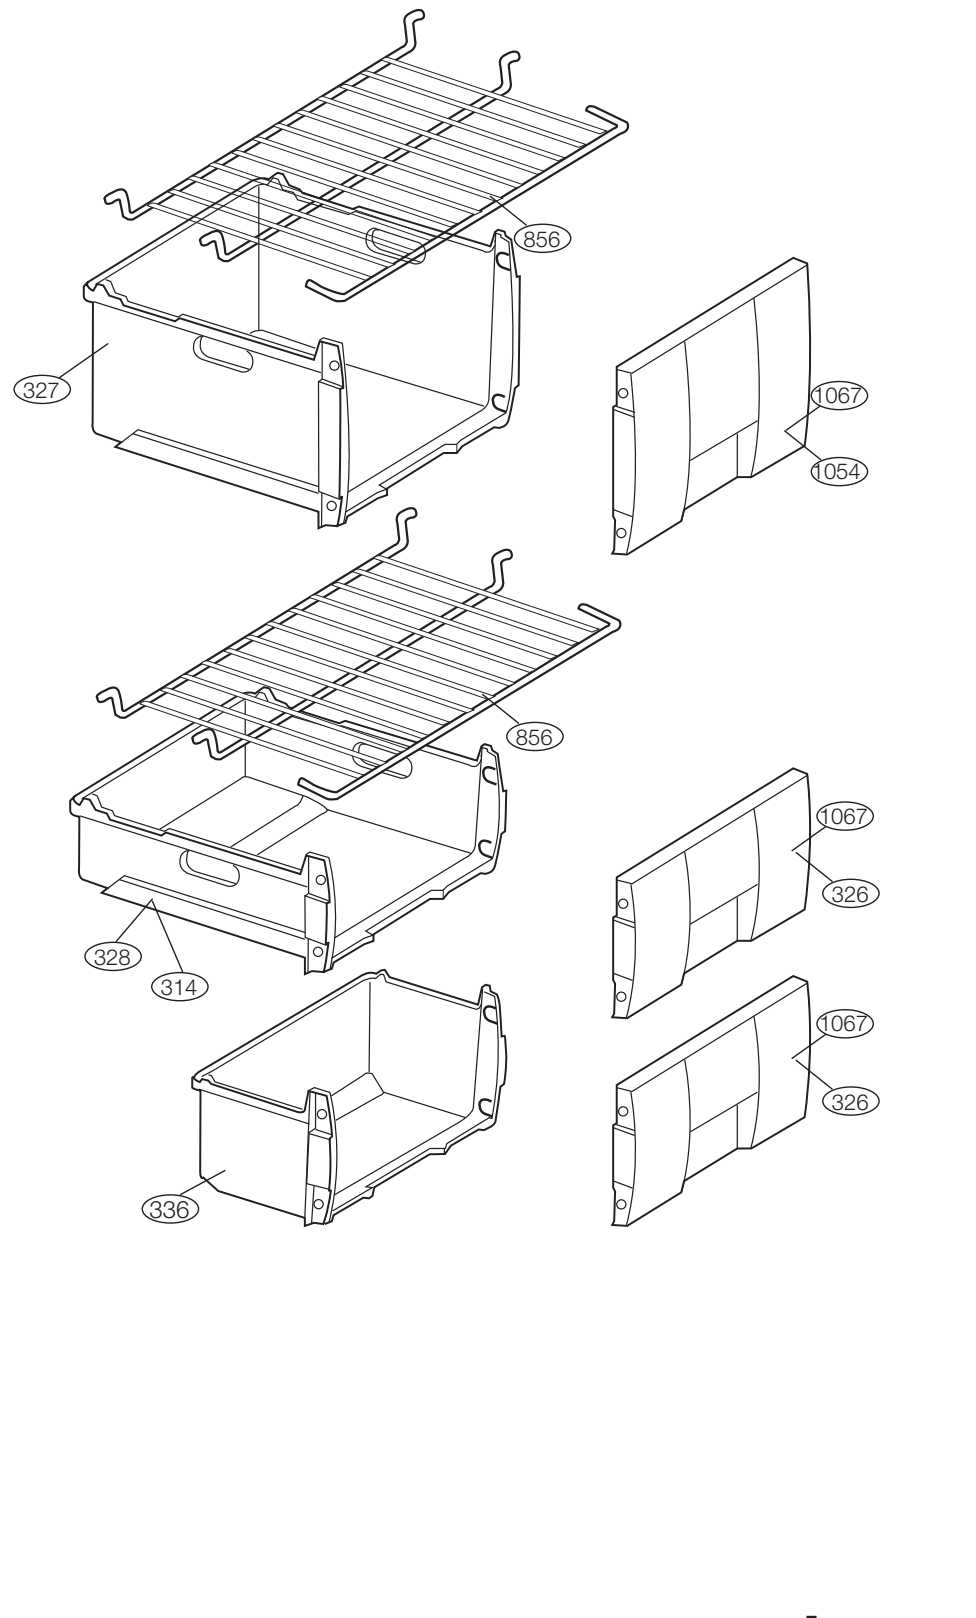

1. Electronic - 7 Segment control on the top trim.
2. Kardelen (3 lights + POT knob)
3. Kardelen (Without light + POT knob)
4. Electronic - Control Display on the door.

* Optional

F60265NE - F60265N - F60285N

F60235NE - F60235N

* Optional