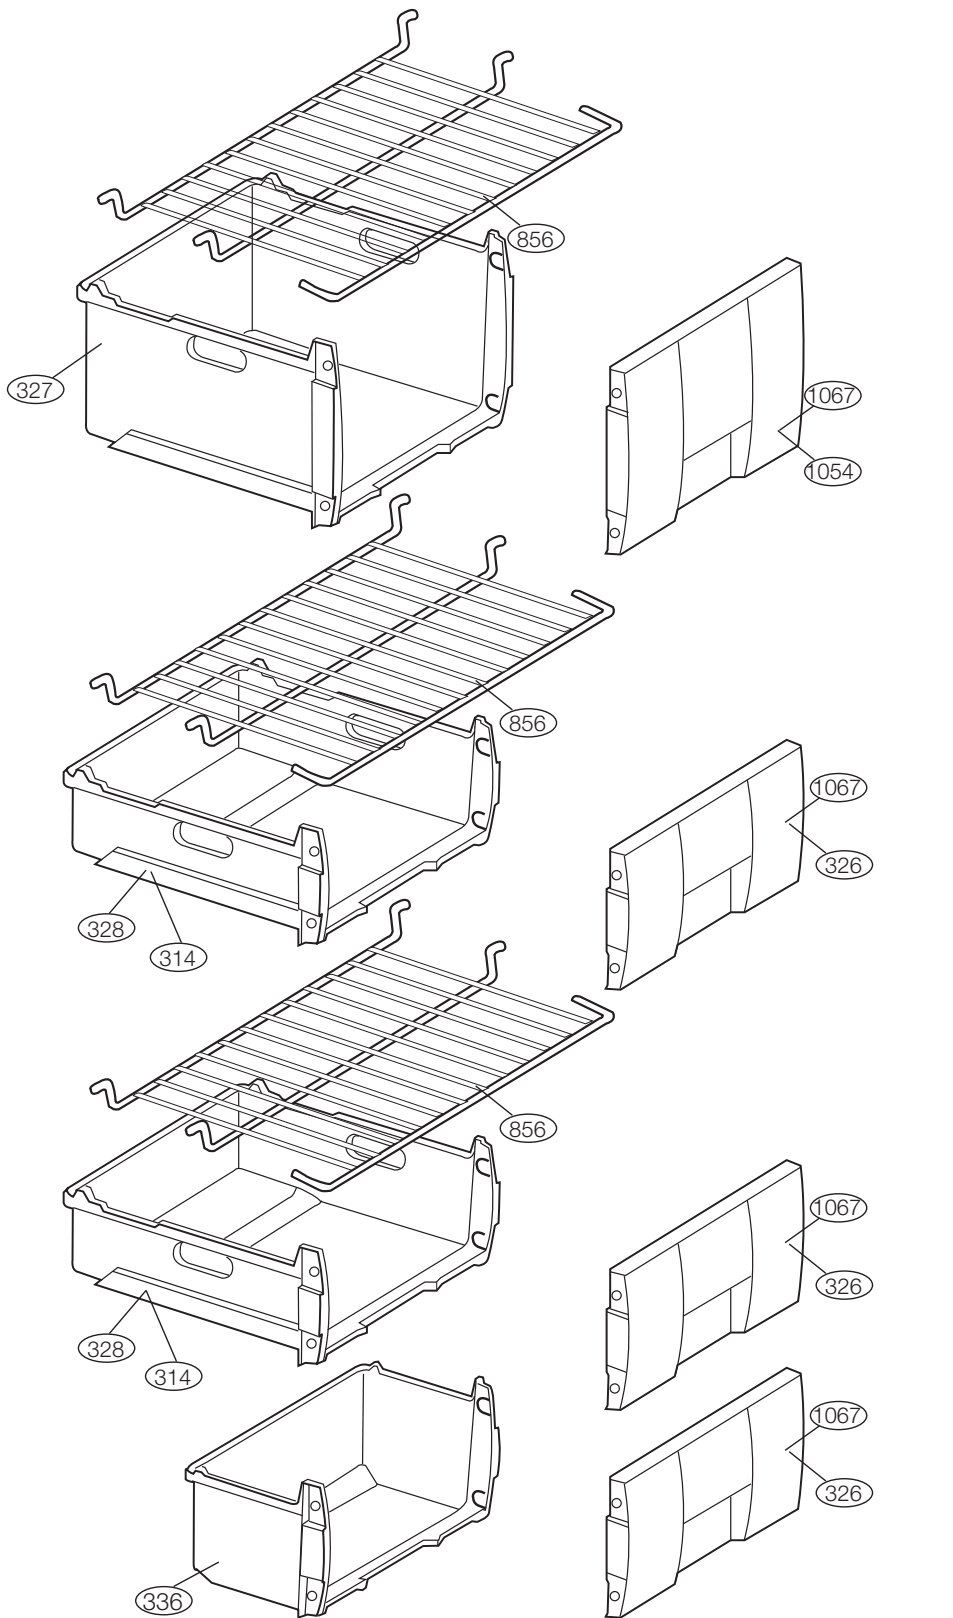

1. Electronic - 7 Segment control on the top trim.
2. Kardelen (3 lights + POT knob)
3. Kardelen (Without light + POT knob)
4. Electronic - Control Display on the door.

* Optional

F60265NE - F60265N - F60285N

F60235NE - F60235N

* Optional