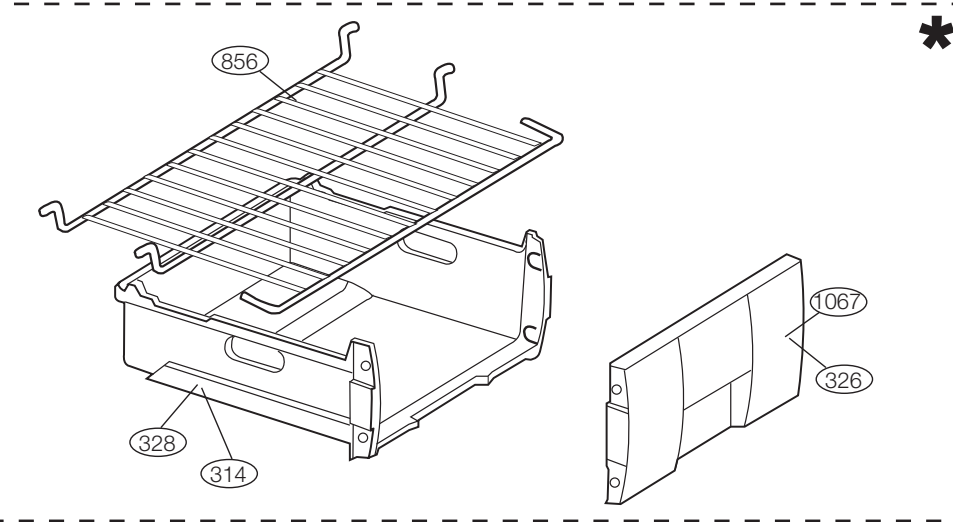

1. Electronic - 7 Segment control on the top trim.
2. Kardelen (3 lights + POT knob)
3. Kardelen (Without light + POT knob)
4. Electronic - Control Display on the door.

* Optional

F60265NE - F60265N - F60285N

F60235NE - F60235N

* Optional