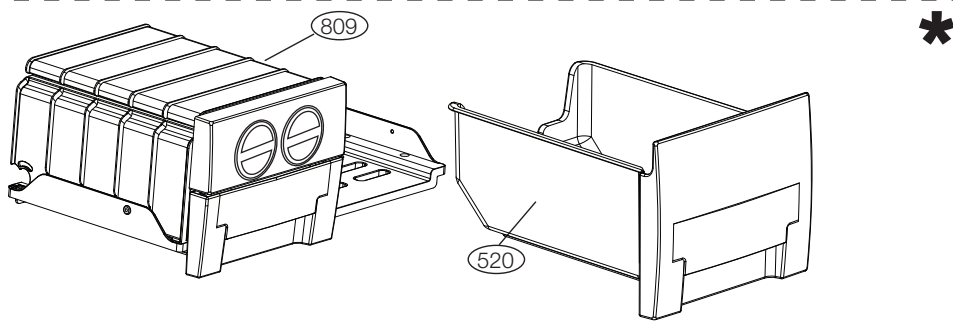

1. Electronic - 7 Segment control on the top trim.
2. Kardelen (3 lights + POT knob)
3. Kardelen (Without light + POT knob)
4. Electronic - Control Display on the door.

* Optional

F60265NE - F60265N - F60285N