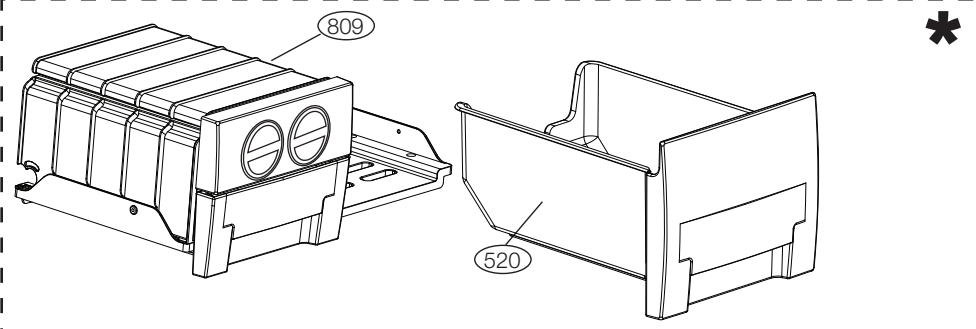

1. Electronic - 7 Segment control on the top trim.
2. Kardelen (3 lights + POT knob)
3. Kardelen (Without light + POT knob)
4. Electronic - Control Display on the door.

* Optional

F60265NE - F60265N - F60285N