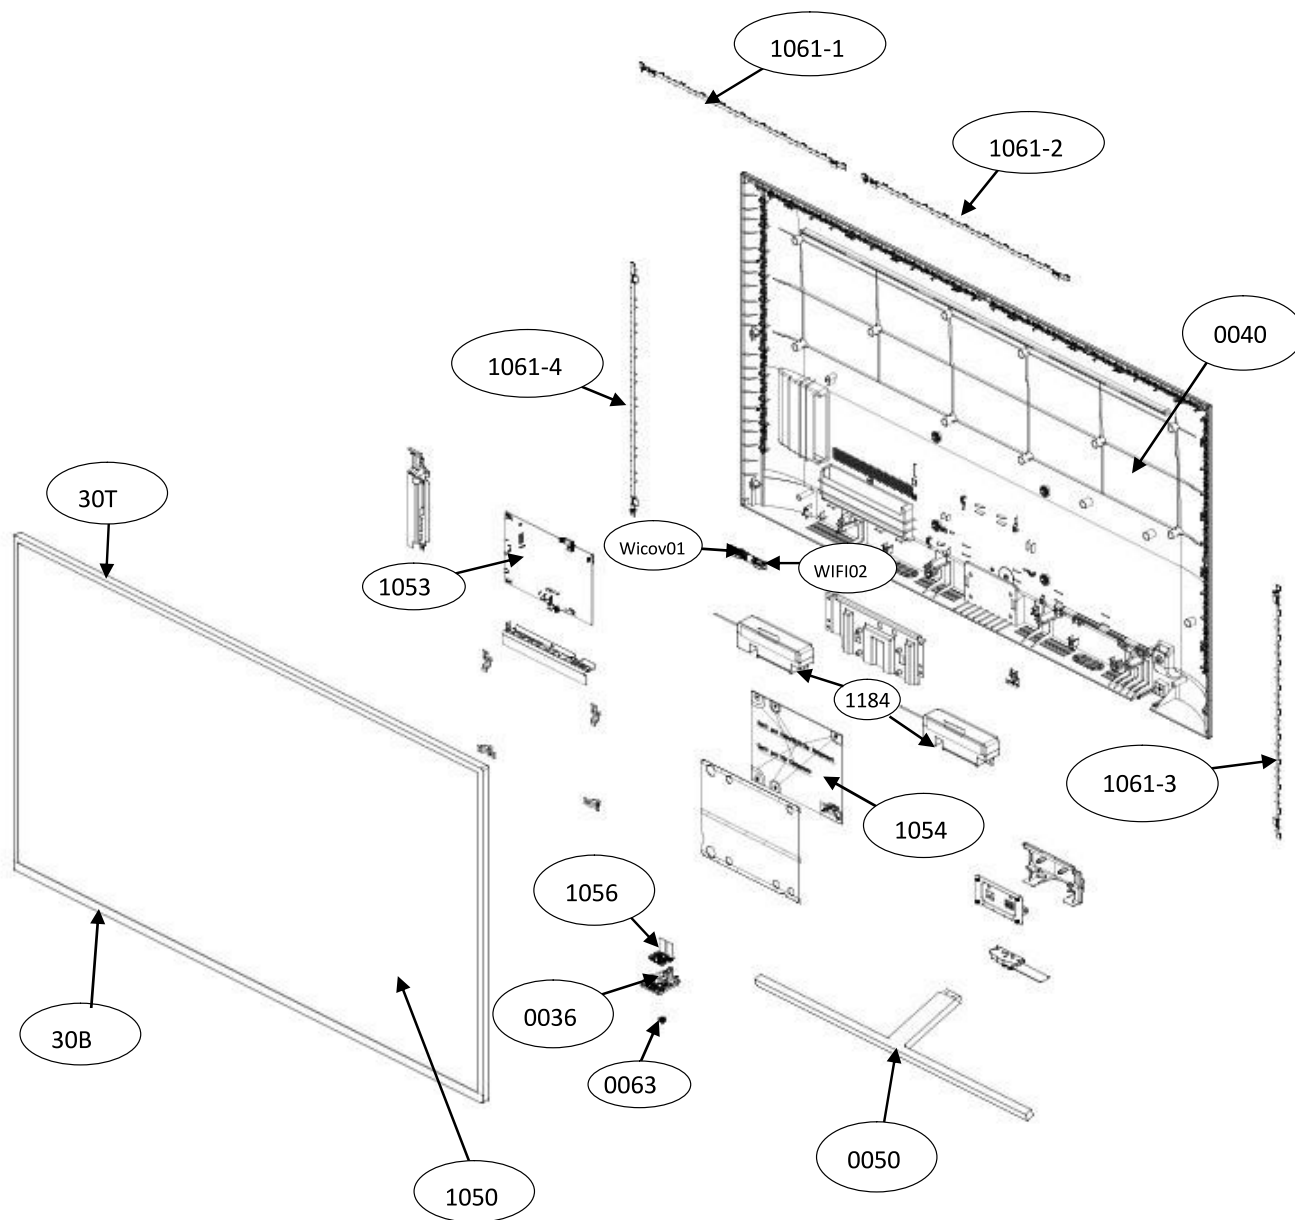

10.5 85x5 series 58"

Pos NO	Description	Remark
30B	BEZEL ASSY-D	
30T	bezel plastic front-U	
36	LENS	
40	REAR COVER	
50	CENTRAL STAND (Neck Base & Screws included)	
63	KEY_FUNCTION	
1050	LCD PANEL	
1053	MAINB BOARD	
1054	POWER BOARD	
1056	IR BOARD	
1061-1	AMBI-LIGHT BOARD	
1061-2	AMBI-LIGHT BOARD	
1061-3	AMBI-LIGHT BOARD	
1061-4	AMBI-LIGHT BOARD	
1176	REMOTE PHILIPS	Not displayed
1184	Speaker	
Wicov01	COVER_CONNECTOR	
WiFi02	WiFi/BT USB	