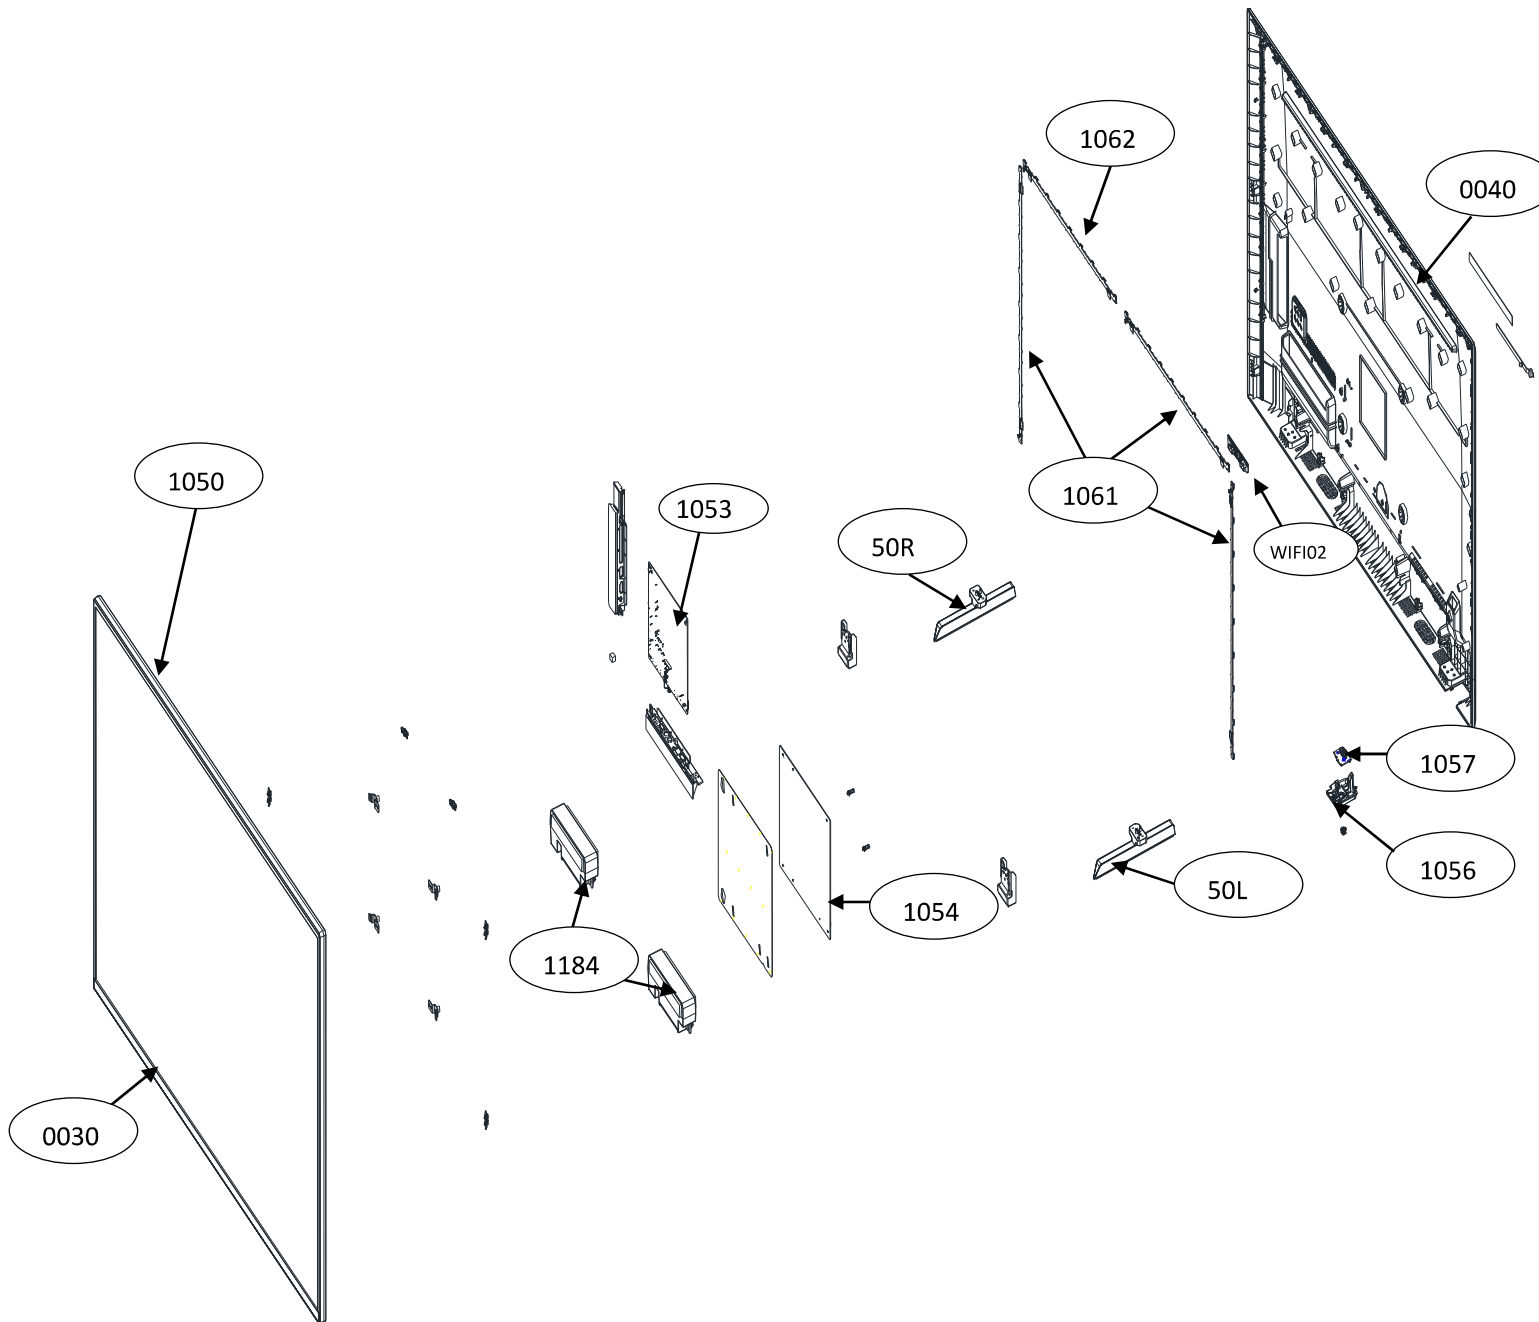

10.4 67x4 series 50"/55"

Pos NO	Description	Remark
0030	BEZEL(Integrated with panel)	
0036	LENS_IR	
0040	REAR COVER	
1050	LCD PANEL	
1053	MAINB BOARD	
1056	IR BOARD	
1061	Abilight ASSY	
1062	Abilight ASSY	
1176	REMOTE CONTROL	Not displayed
1184	SPEAKERS	
50_L	BASE_LEFT	
50_R	BASE_RIGHT	
WIFI02	WIFI USB	