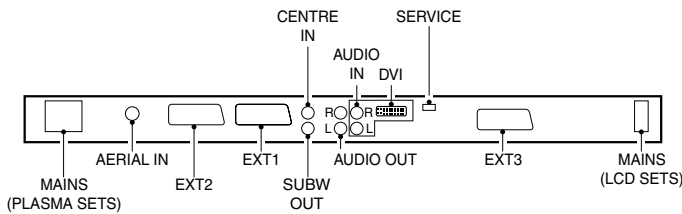

Service
Service
Service

32PF9967D/10
42PF9956/37
42PF9967D/10
50PF9966/37
50PF9967D/10
32PF9630/78
42PF9630/78
50PF9630/78

Styling Sheet

CONNECTOR BOTTOM

SIDE I/O

SIDE CONTROLS

FRONT CONTROLS

Soft Wrap_2006_22_A_JSp.eps
020606