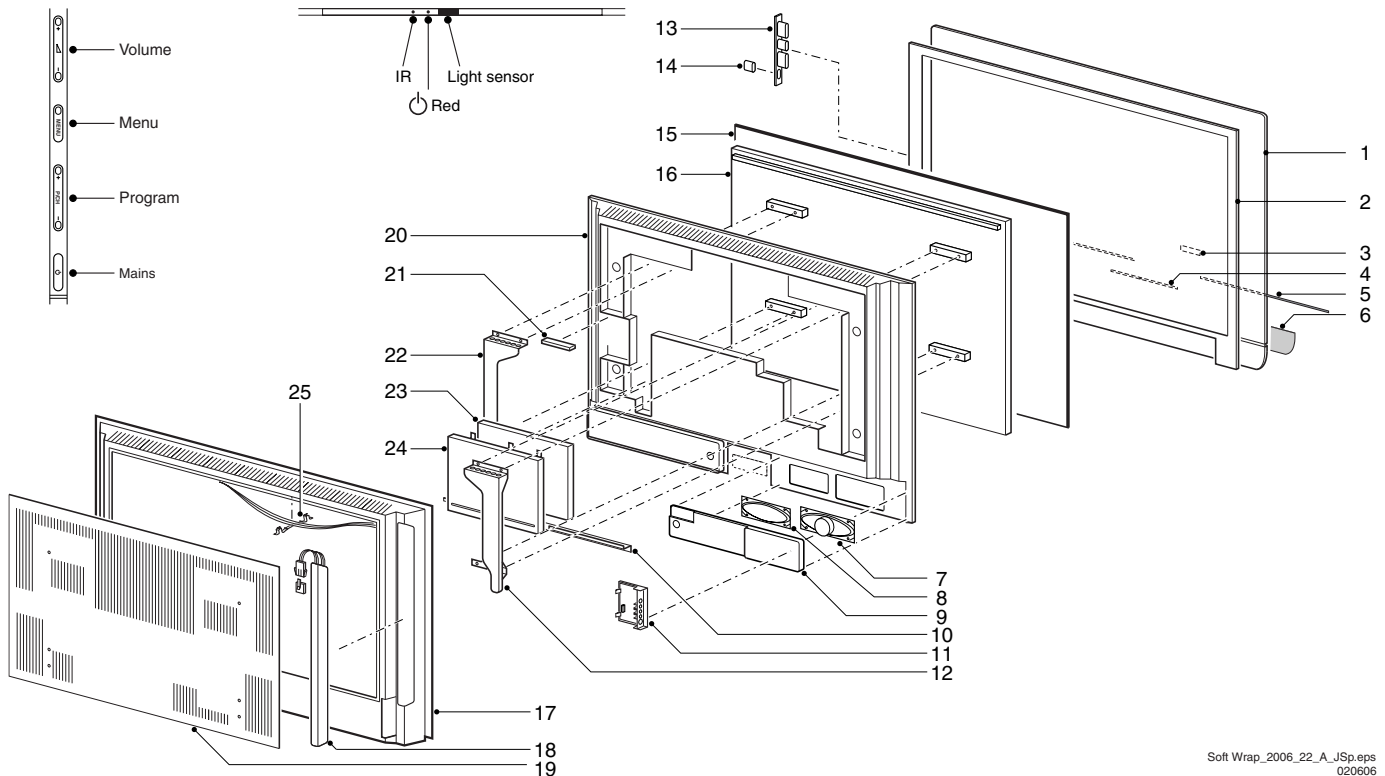

Service
Service
Service

32PF9967D/10
42PF9956/37
42PF9967D/10
50PF9966/37
50PF9967D/10
32PF9630/78
42PF9630/78
50PF9630/78

Styling Sheet

CONNECTOR BOTTOM

SIDE I/O

SIDE CONTROLS

FRONT CONTROLS

Soft Wrap_2006_22_A_JSp.eps
020606