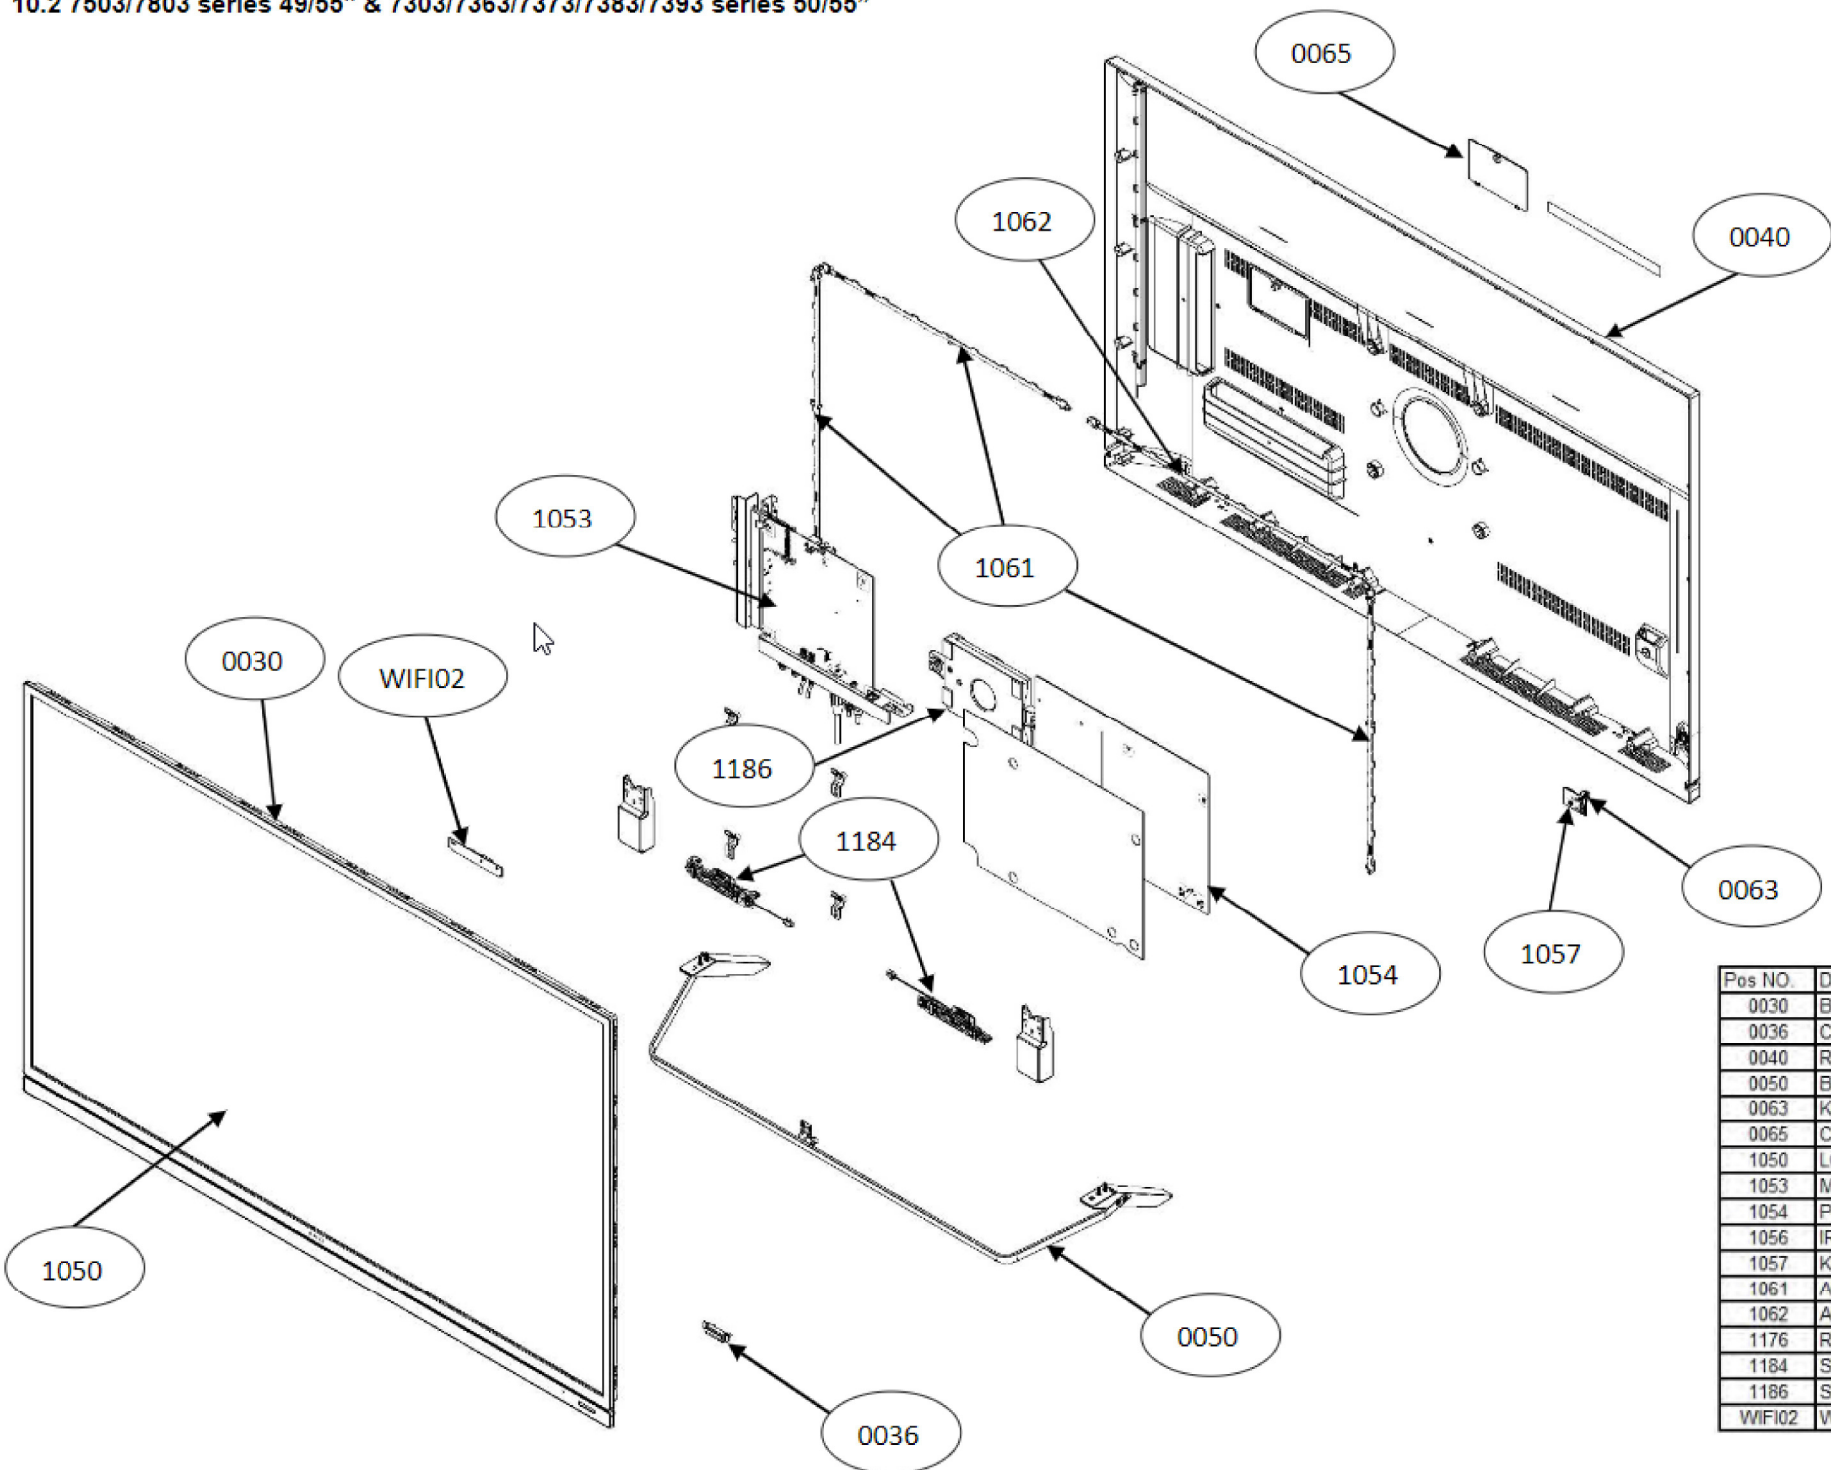

10.2 7503/7803 series 49/55" & 7303/7363/7373/7383/7393 series 50/55"

Pos NO.	Description	Remark
0030	Bezel(Integrated with panel)	
0036	COVER LENS IR	
0040	Rear Cover	
0050	BASE	
0063	KEY_FUNCTION	
0065	COVER_CLOCK_REAR	
1050	LCD PANEL	
1053	MAIN BOARD	
1054	POWER BOARD	
1056	IR BOARD	
1057	KEY BOARD	
1061	AMBILIGHT (3)	
1062	AMBILIGHT	
1176	REMOTE CONTROL	Not displayed
1184	SPEAKERS	
1186	SPEAKER Woofer	
WIFI02	WIFI/BT USB	