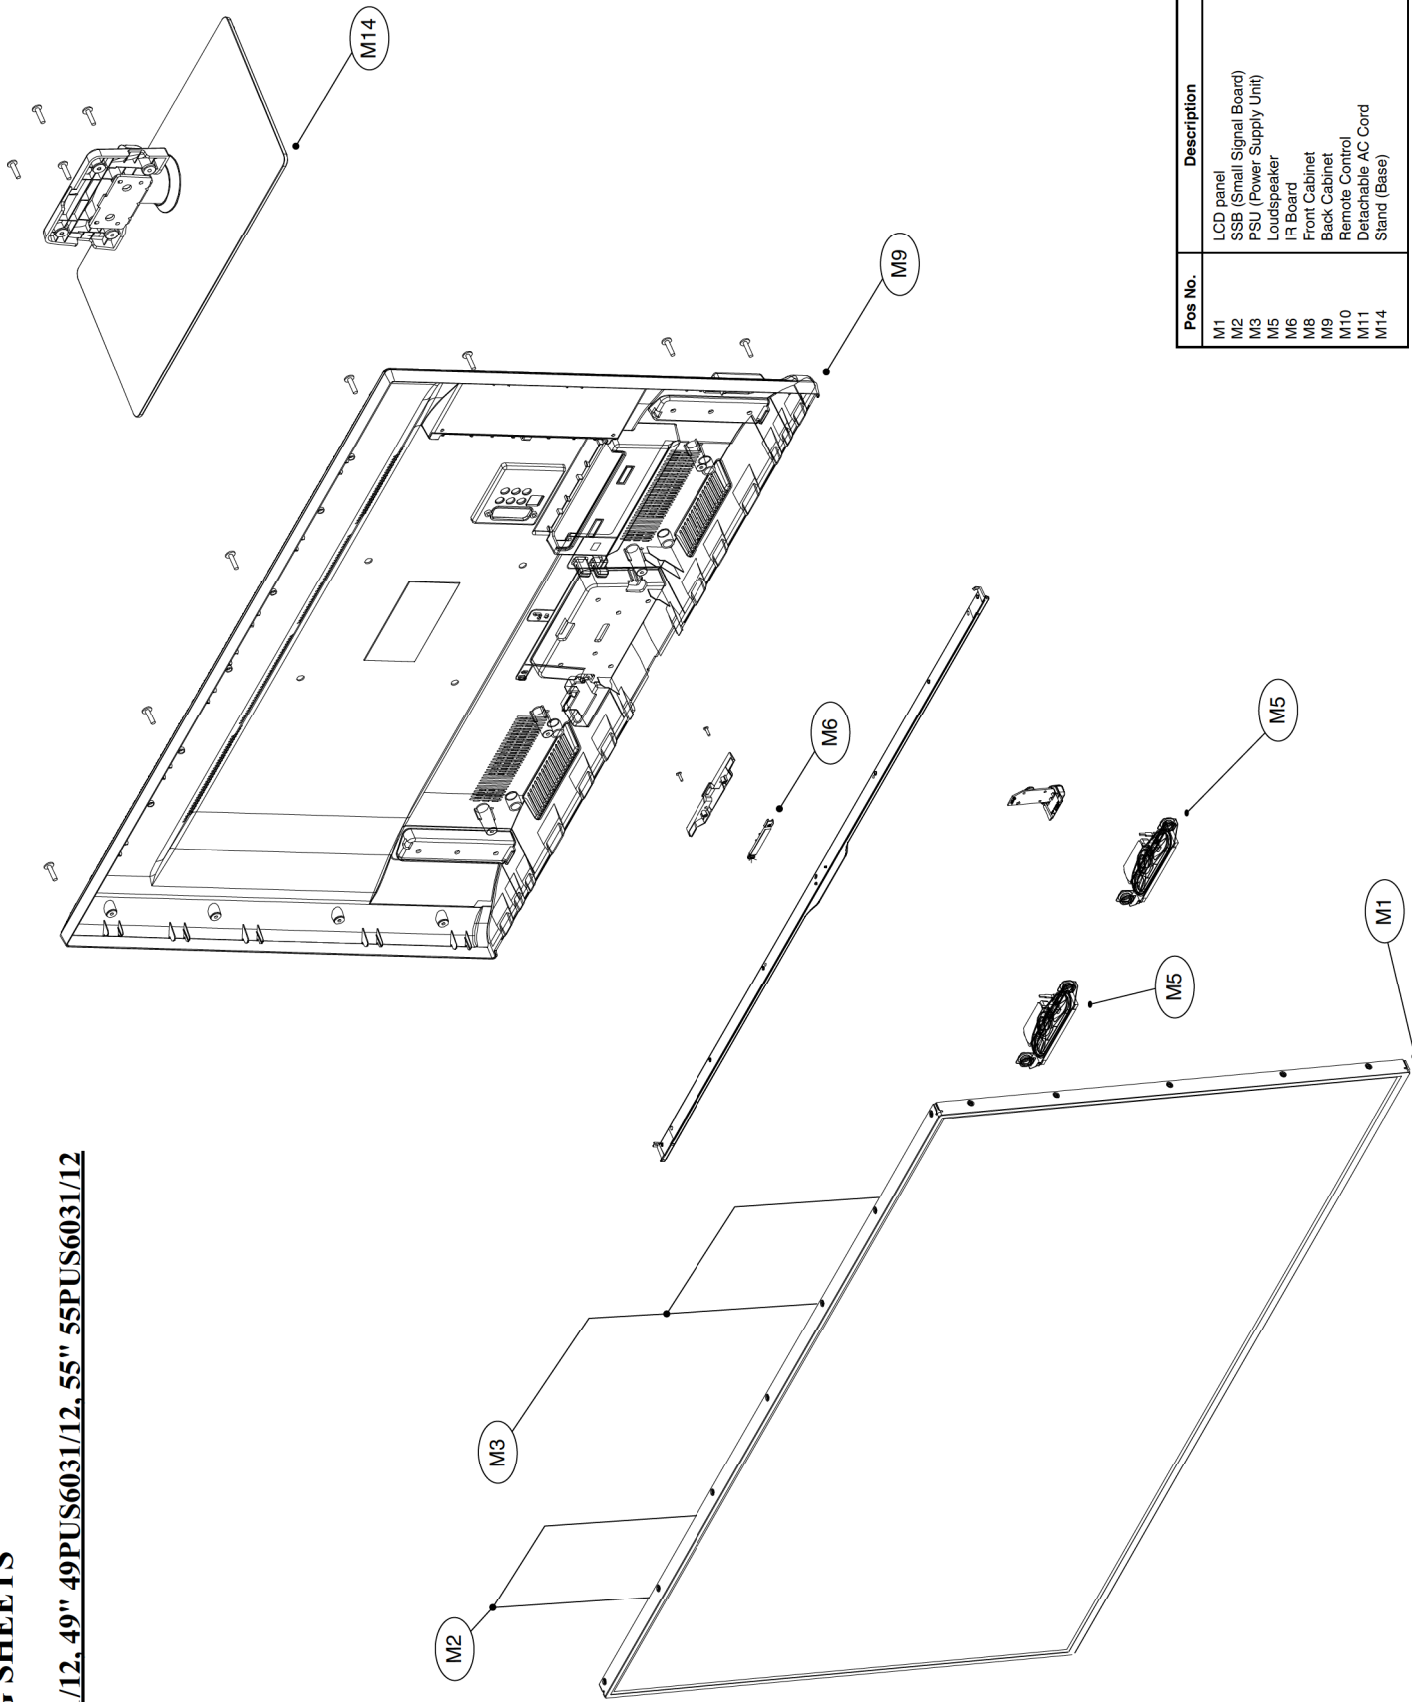

22. STYLING SHEETS

43" 43PUS6031/12, 49" 49PUS6031/12, 55" 55PUS6031/12

Pos No.	Description	Remarks
M1	LCD panel	
M2	SSB (Small Signal Board)	
M3	PSU (Power Supply Unit)	
M5	Loudspeaker	Not displayed
M6	IR Board	
M8	Front Cabinet	
M9	Back Cabinet	
M10	Remote Control	Not displayed
M11	Detachable AC Cord	Not displayed
M14	Stand (Base)	Not displayed