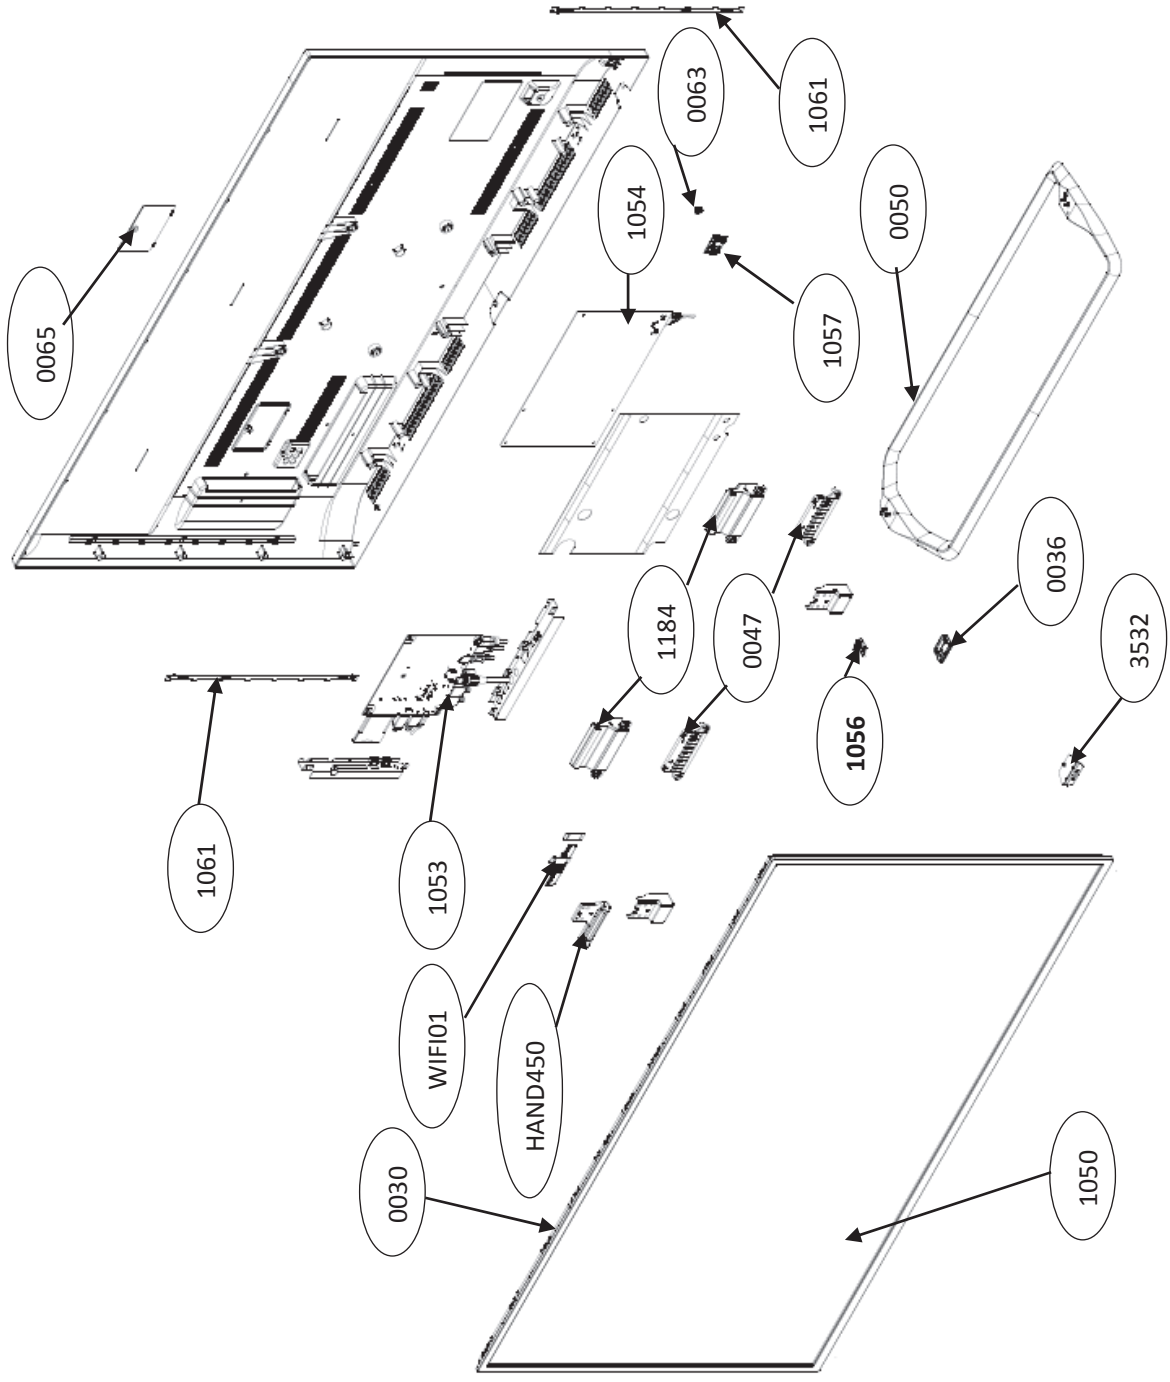

9.3 6262 series 49"/50"/55"

Pos NO.	Description	Remark
0030	BEZEL	
0036	LENS_IR	
0040	REAR COVER	
0047	HDD Holder	
0050	BASE	
0063	KEY_FUNCTION	
0065	COVER_CLOCK_REAR	
1050	DISPLAY PANEL	
1053	PANEL SSB	
1054	POWER SUPPLY UNIT	
1056	IR/LED PANEL	
1057	KEYBOARD CONTROL PANEL	
1061	AMBILIGHT ASSY(LED 6)	Not displayed
1176	REMOTE control	
1184	SPEAKER	
3532	DECO LOGO	
WIFI01	WIFI USB	
HAND450	Case holder	