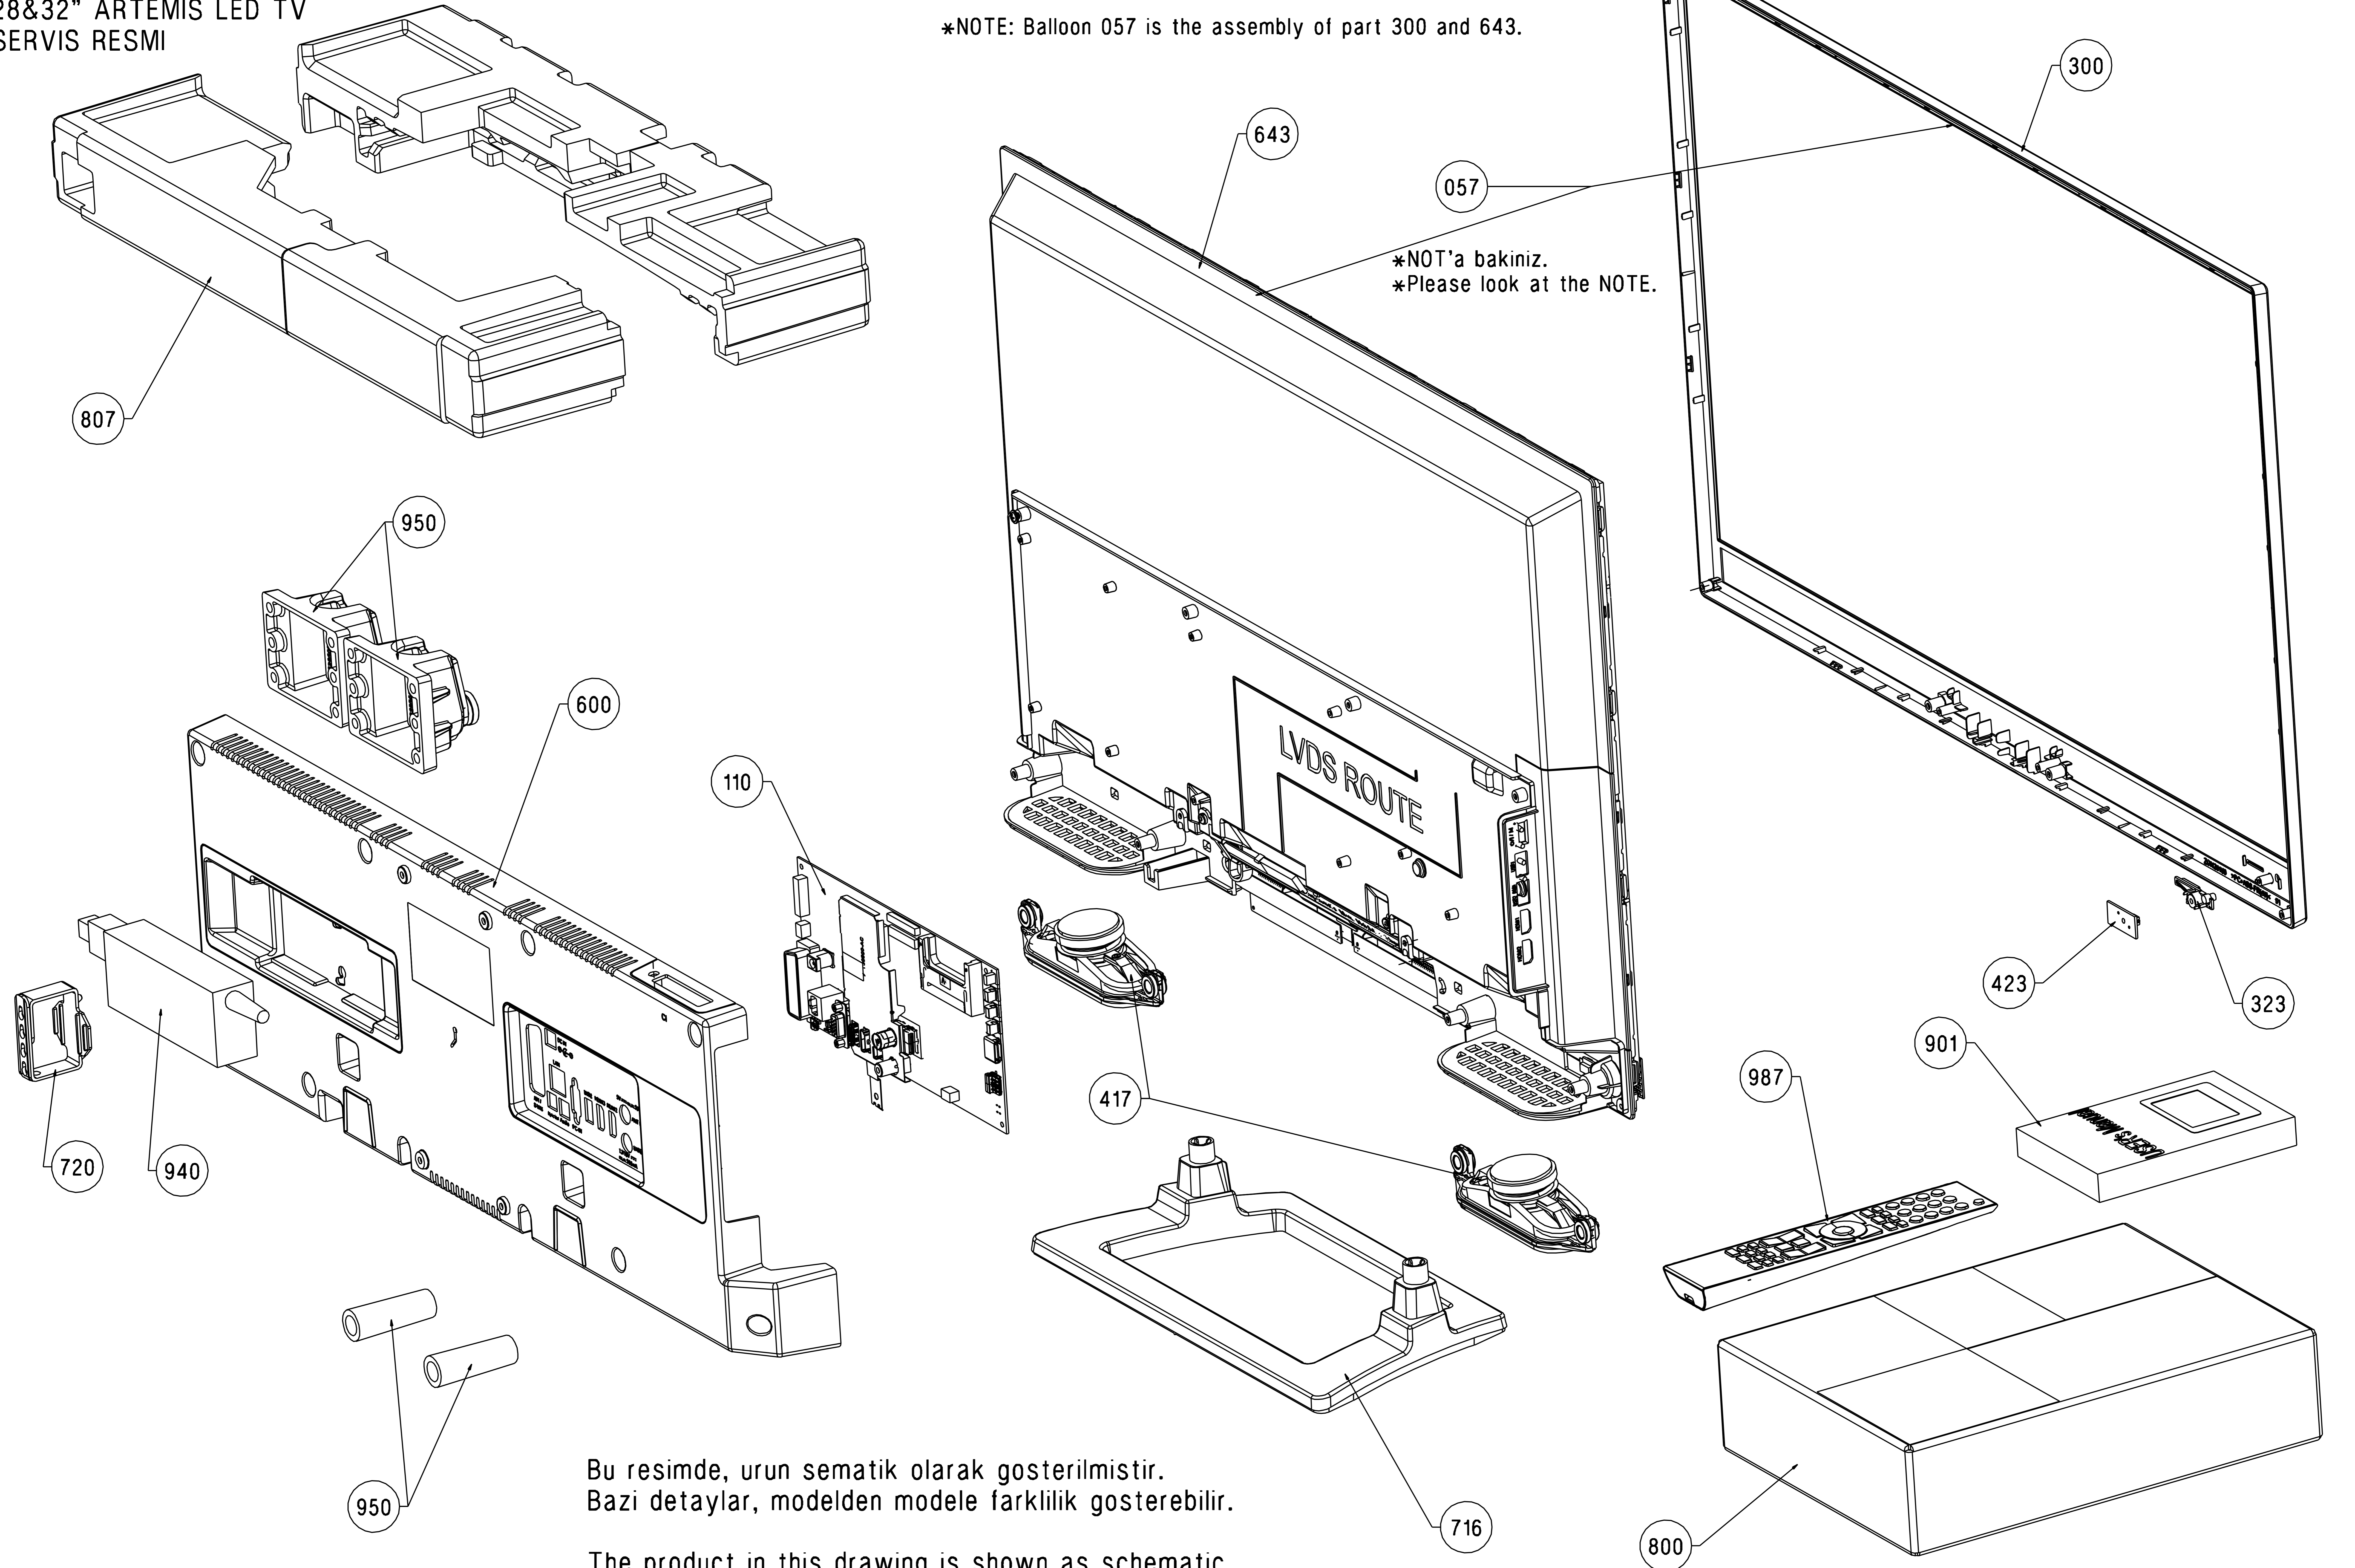

*NOT: 057 no'lu balon 300 ve 643 no'lu parcalarin montajli halidir.

*NOTE: Balloon 057 is the assembly of part 300 and 643.

Bu resimde, urun sematik olarak gosterilmistir.
Bazi detaylar, modelden modele farklilik gosterebilir.

The product in this drawing is shown as schematic.
Some details may differ from model to model.