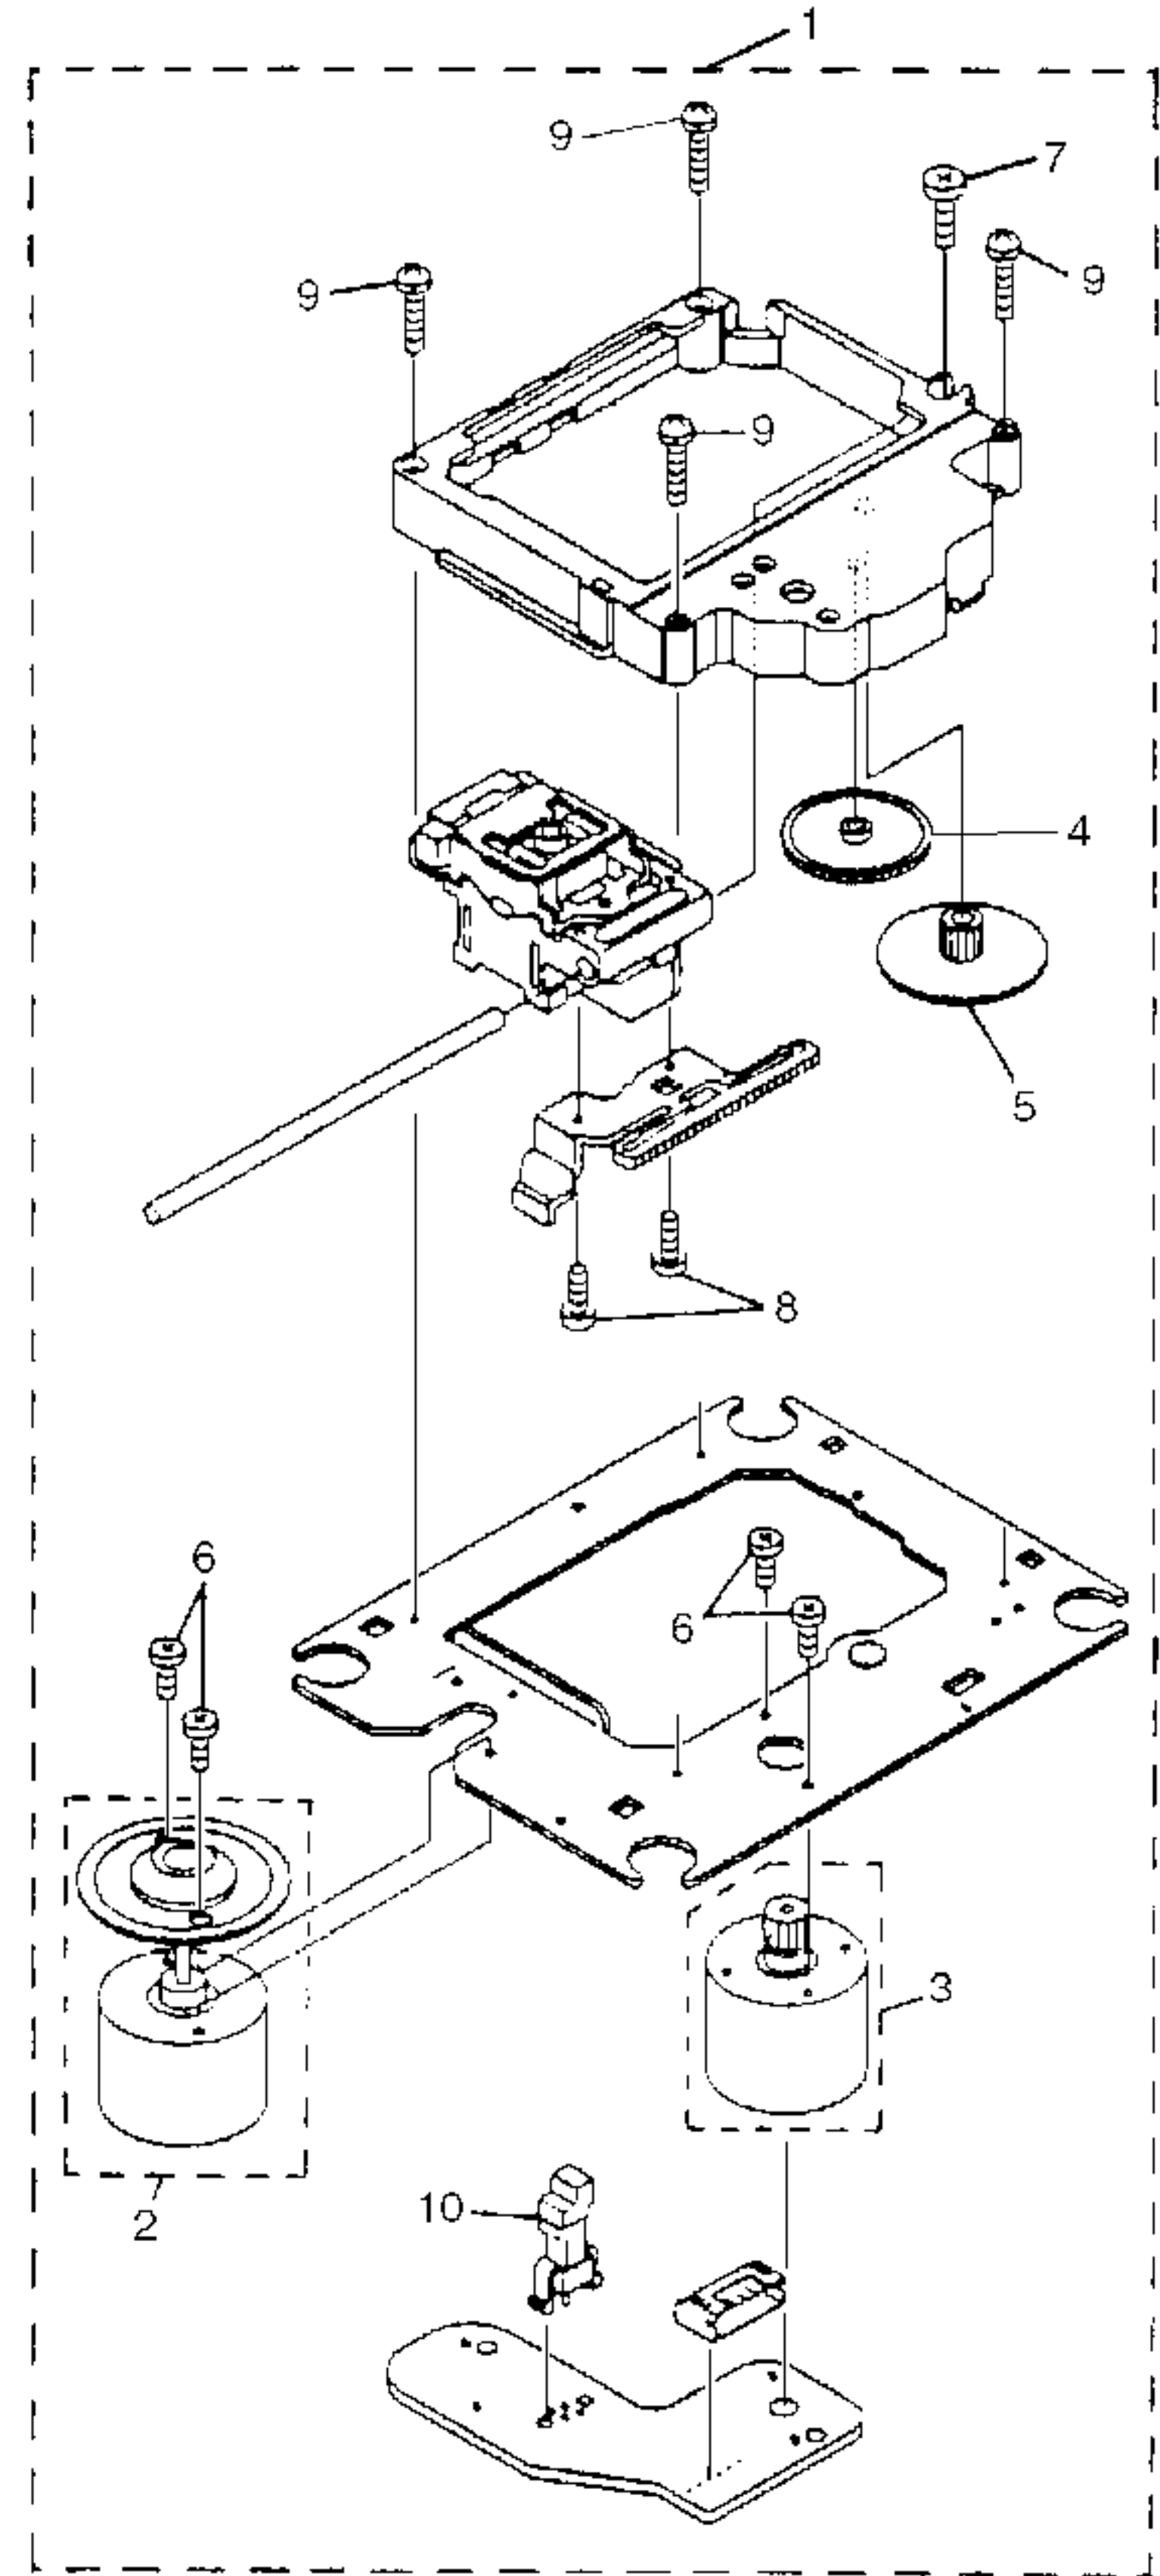

2.6 SERVO MECHANISM ASSY

● \$M MECHANISM CD PARTS LIST

Mark	No.	Description	Part No.
⊗	1	MOTOR Assy	AWZ8428
NSP	2	SW Assy	AWZ8429
⊗	3	CD Assy (XR-A660, XR-A550)	XWZ3141
⊗	3	CD Assy (XR-A330)	XWZ3050
	4	.....	
	5	Servo Spring	ABH7126
	6	Belt	AEB7072
	7	Clamp Magnet	AMF7001
	8	Yoke	ANB7067
	9	Mecha Base	ANW7125
	10	Loading Tray	ANW7088
	11	Servo Base	ANW7089
	12	Rotary Tray	ANW7113
	13	Clamper	ANW7091
	14	Clamper Holder	ANW7092
	15	Main Cam	ANW7093
	16	Gear Pulley	ANW7094
	17	Lock Lever	ANW7095
	18	Planet Gear	ANW7096
	19	Actuator	ANW7097
	20	.....	
	21	15P F.F.C/30V	ADD7038
	22	Connector Assy (6P)	ADE7010
	23	Float Rubber A	AEB7063
	24	Float Rubber B	AEB7066
	25	Servo Mechanism Assy	AXA7039
	26	Screw	IPZ30P080FMC
	27	Carriage Motor	VXM1033
	28	Motor Pulley	PNW1634
	29	Ha Nail	GEM1016
	30	Cushion Rubber	XEB3003

● SERVO MECHANISM ASSY PARTS LIST

Mark	No.	Description	Part No.
	1	Servo Mechanism	AXA7039
	2	SPINDLE MOTOR Assy	AEA7009
	3	SLEAD MOTOR Assy	AEA7010
	4	Gear A	AEA7013
	5	Gear B	AEA7014
	6	Screw	AEA7015
	7	Screw	AEA7016
	8	Screw	AEA7017
	9	Screw	AEA7018
	10	Leaf Switch	AEA7011