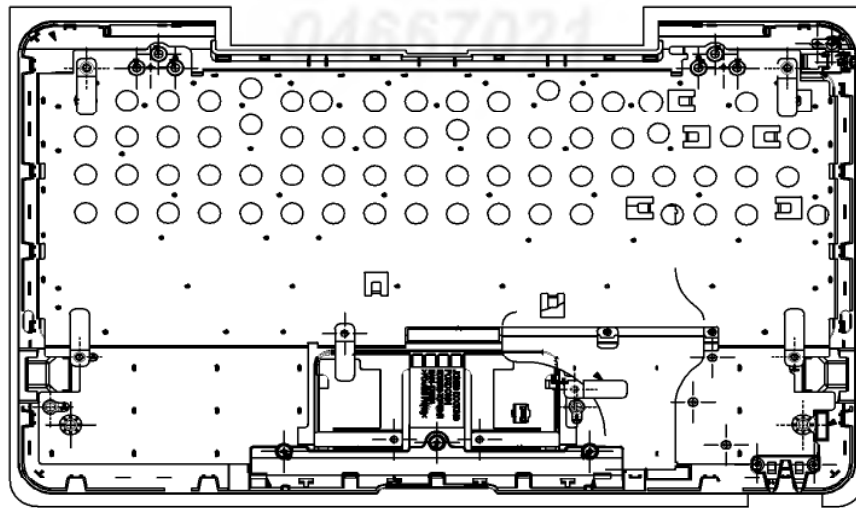

SYSTEM

ASS'Y - LCD

K9000

Assy Back

Assy KBD Docking (Option spec)

Unit-TOP Docking

Unit-Bottom Docking