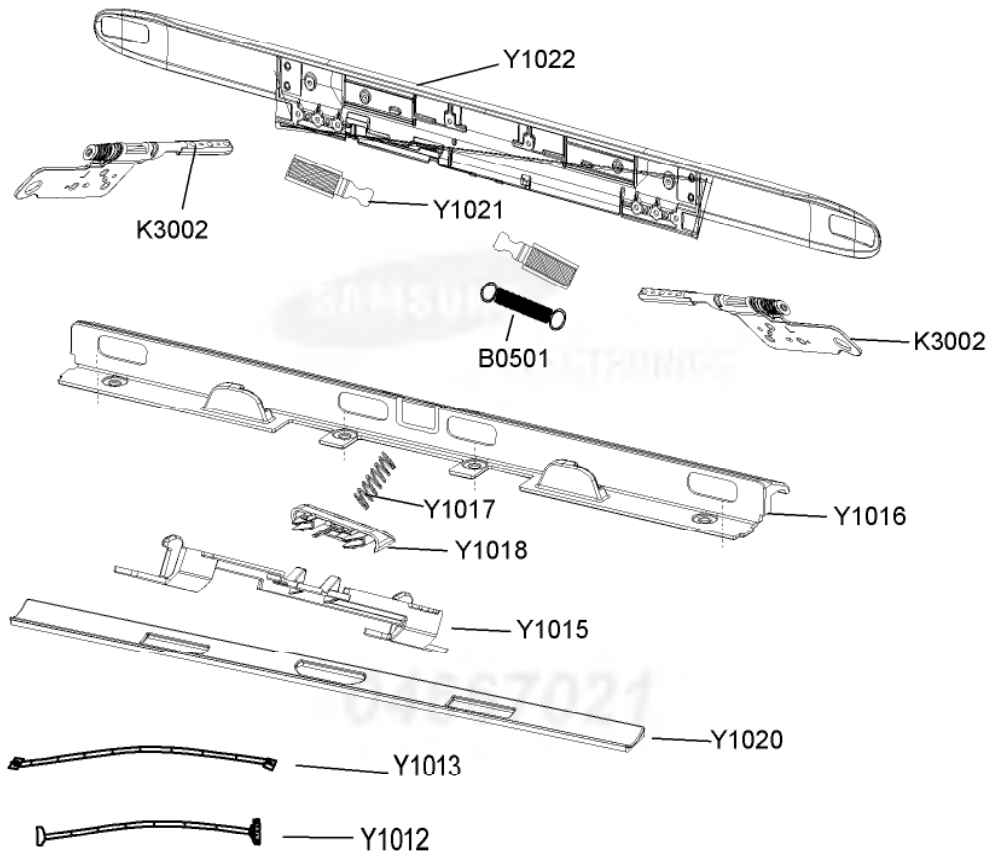

SYSTEM

ASS'Y - LCD

K9000

Assy Back

Assy KBD Docking (Option spec)

Unit-TOP Docking

Unit-Bottom Docking