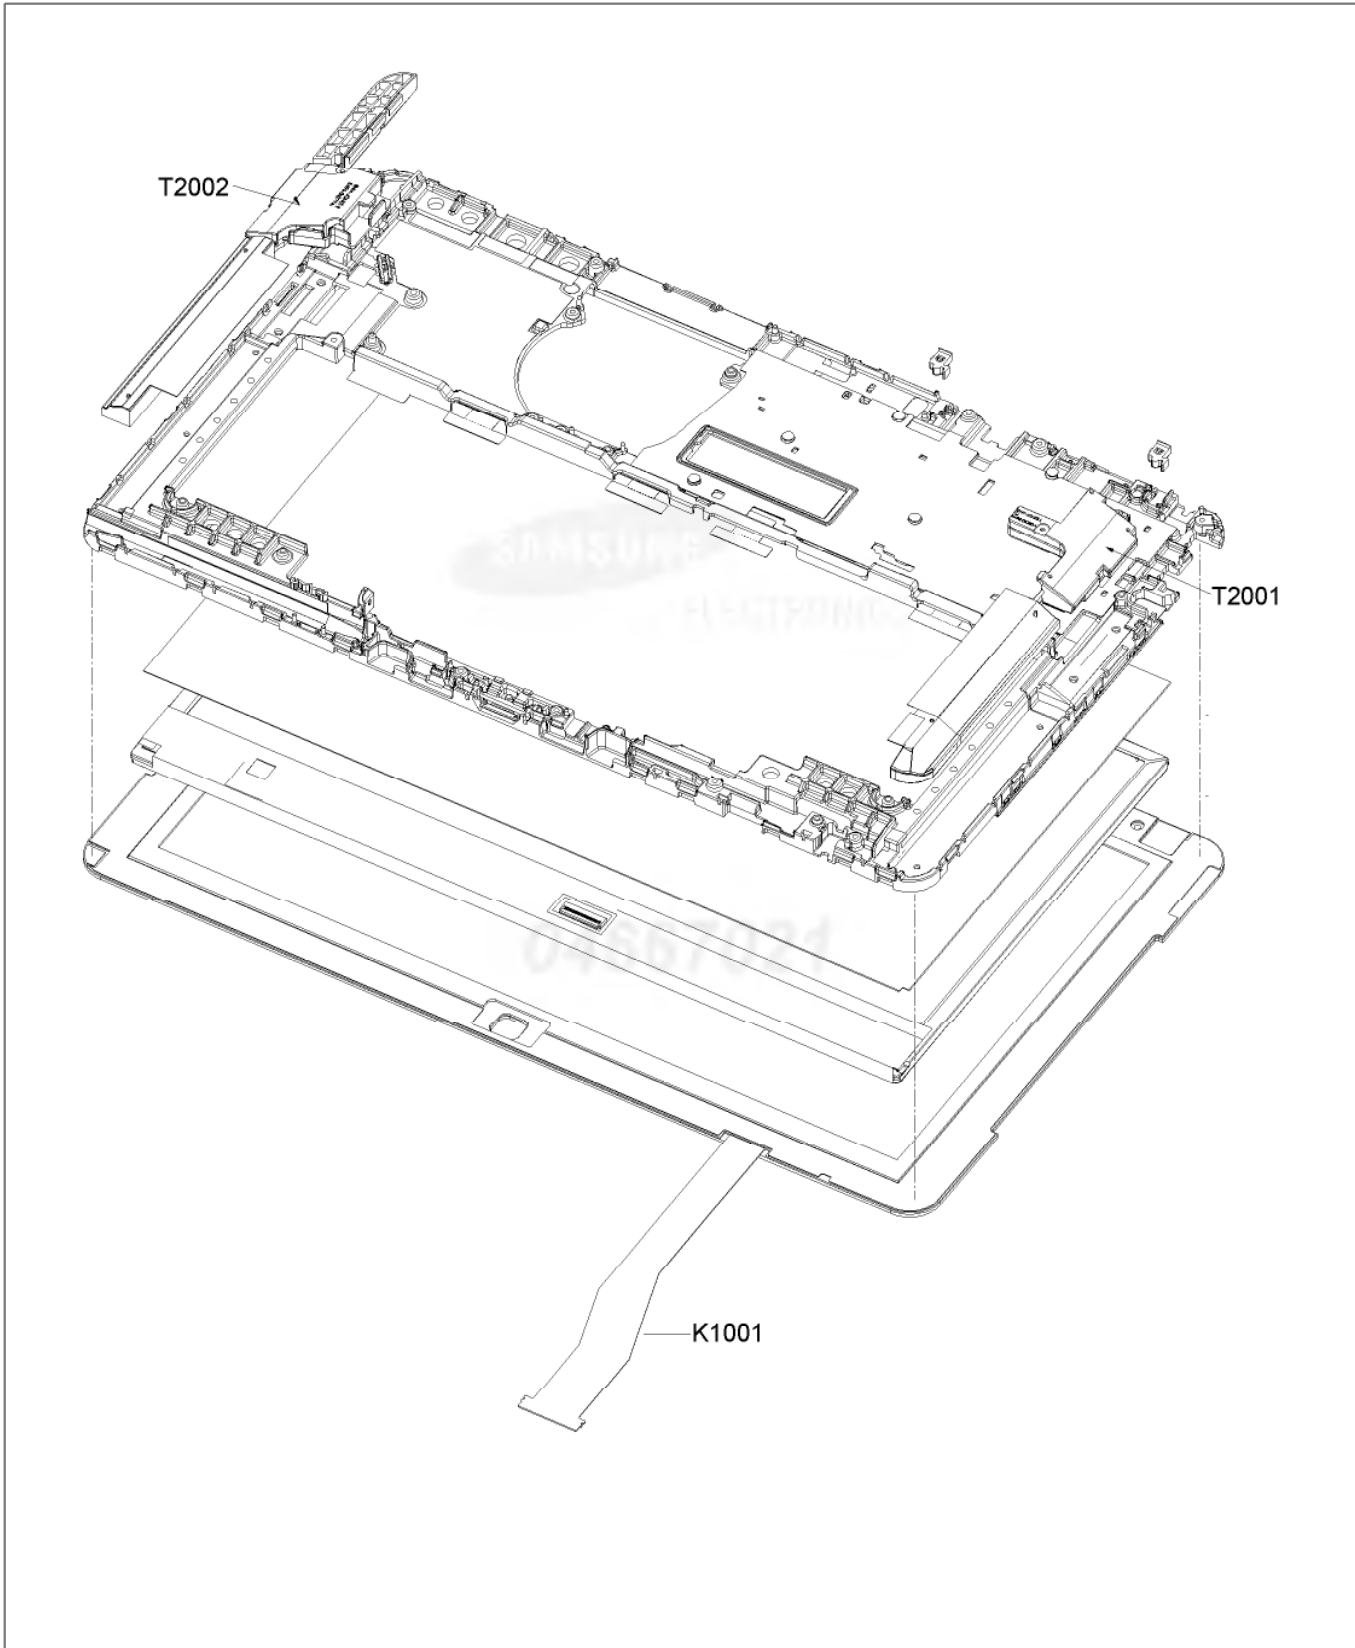

SYSTEM

ASS'Y - LCD

K9000

Assy Back

Assy KBD Docking (Option spec)

Unit-TOP Docking

Unit-Bottom Docking