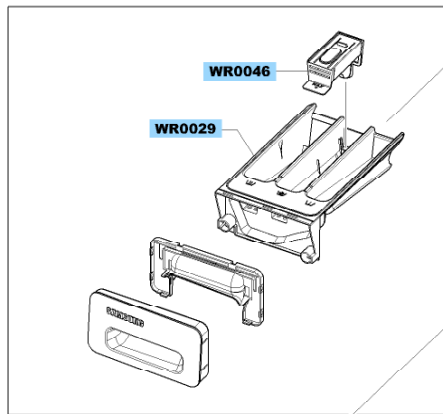

WH0022

WF0015

WE0016

ASSY TUB & DRUM

ASSY FRAME FRONT

PANEL-CONTROL & DRAWER

ASSY HOUSING DRAWER

SMALL PARTS