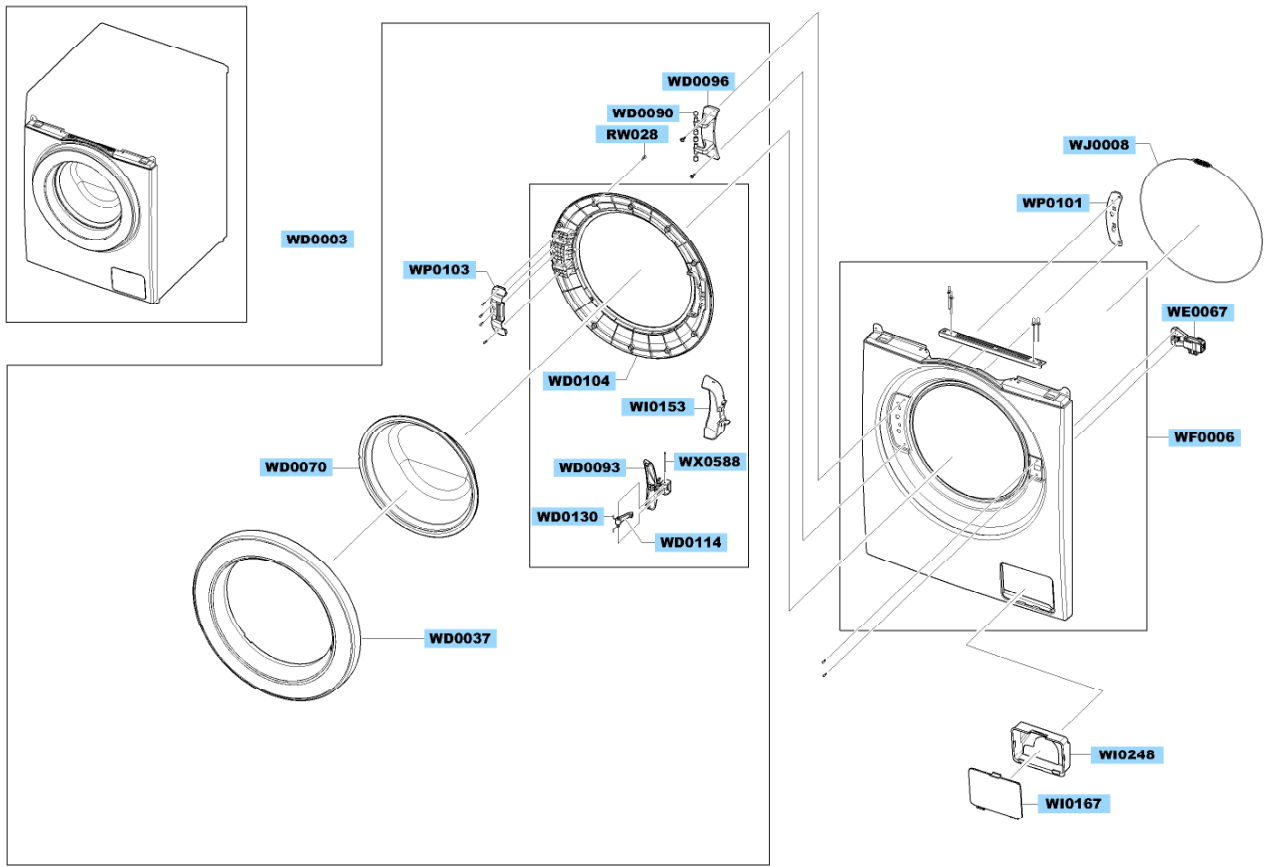

WH0022

WF0015

WE0016

ASSY TUB & DRUM

ASSY FRAME FRONT

PANEL-CONTROL & DRAWER

ASSY HOUSING DRAWER

SMALL PARTS