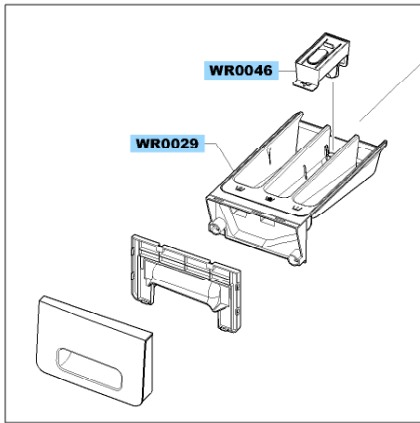

MAIN

		 DC62-10289B	
WJ5077		WH5290	

FRAME & COVER PARTS

ASSY TUB & DRUM

ASSY FRAME FRONT

PANEL-CONTROL & DRAWER

ASSY HOUSING DRAWER

SMALL PARTS