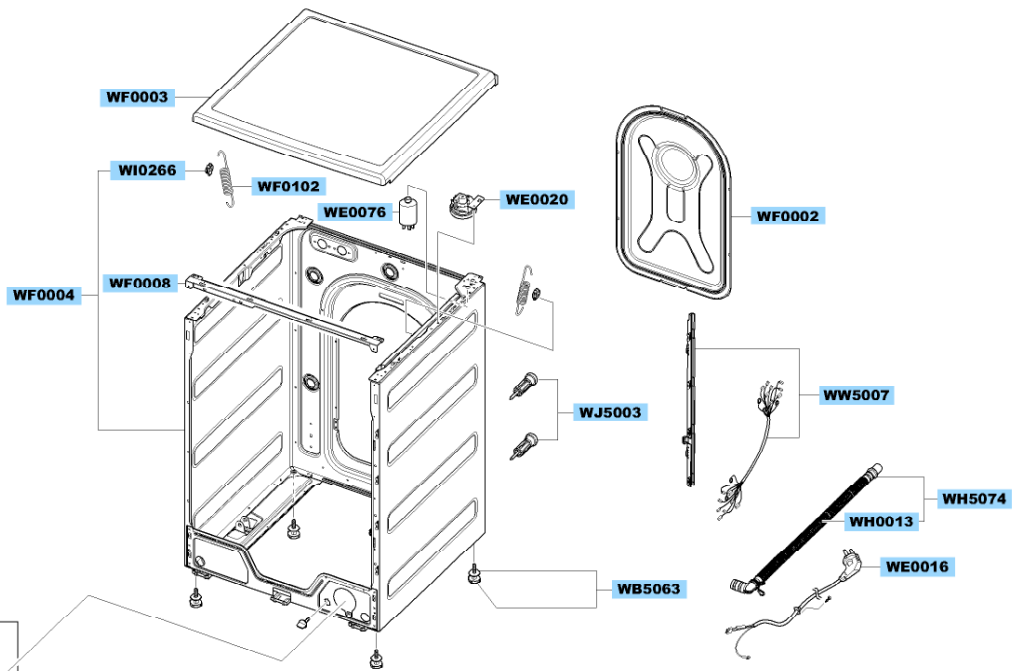

MAIN

		 DC62-10289B	
WJ5077		WH5290	

FRAME & COVER PARTS

ASSY TUB & DRUM

ASSY FRAME FRONT

PANEL-CONTROL & DRAWER

ASSY HOUSING DRAWER

SMALL PARTS