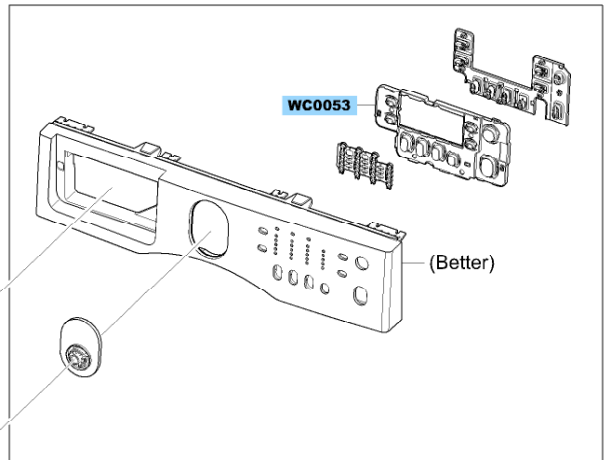

MAIN

		 DC62-10289B	
WJ5077		WH5290	

FRAME & COVER PARTS

ASSY TUB & DRUM

ASSY FRAME FRONT

PANEL-CONTROL & DRAWER

ASSY HOUSING DRAWER

SMALL PARTS