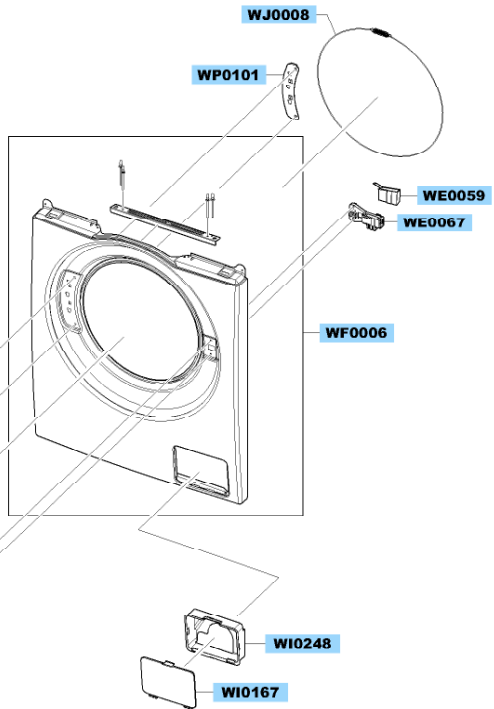

MAIN

		 DC62-10289B	
WJ5077		WH5290	

FRAME & COVER PARTS

ASSY TUB & DRUM

ASSY FRAME FRONT

PANEL-CONTROL & DRAWER

ASSY HOUSING DRAWER

SMALL PARTS