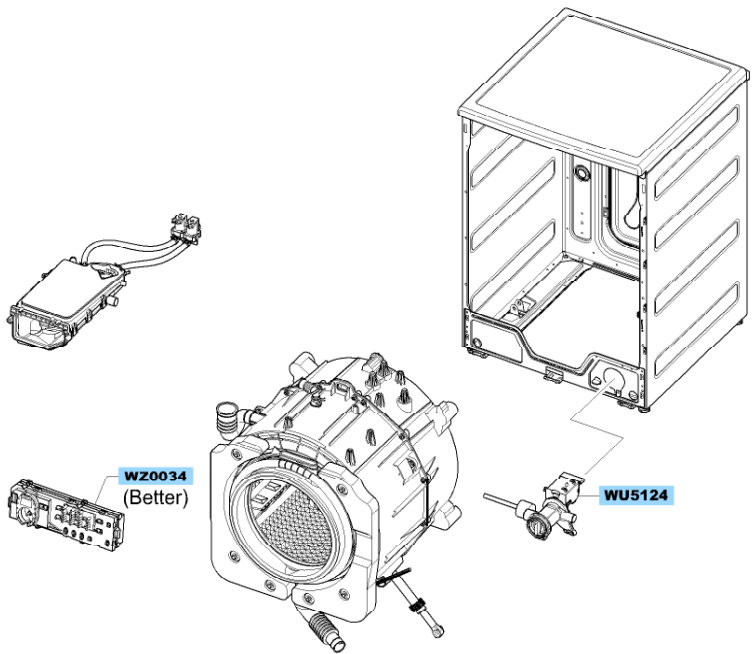

MAIN

		 DC62-10289B	
WJ5077		WH5290	

FRAME & COVER PARTS

ASSY TUB & DRUM

ASSY FRAME FRONT

PANEL-CONTROL & DRAWER

ASSY HOUSING DRAWER

SMALL PARTS