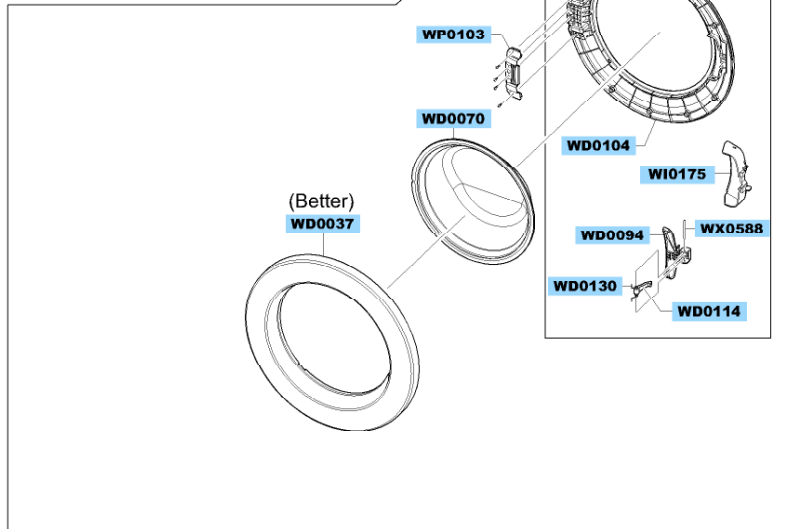

MAIN

		 DC62-10289B	
WJ5077		WH5290	

FRAME & COVER PARTS

ASSY TUB & DRUM

ASSY FRAME FRONT

PANEL-CONTROL & DRAWER

ASSY HOUSING DRAWER

SMALL PARTS

							
WI0293							WI0293