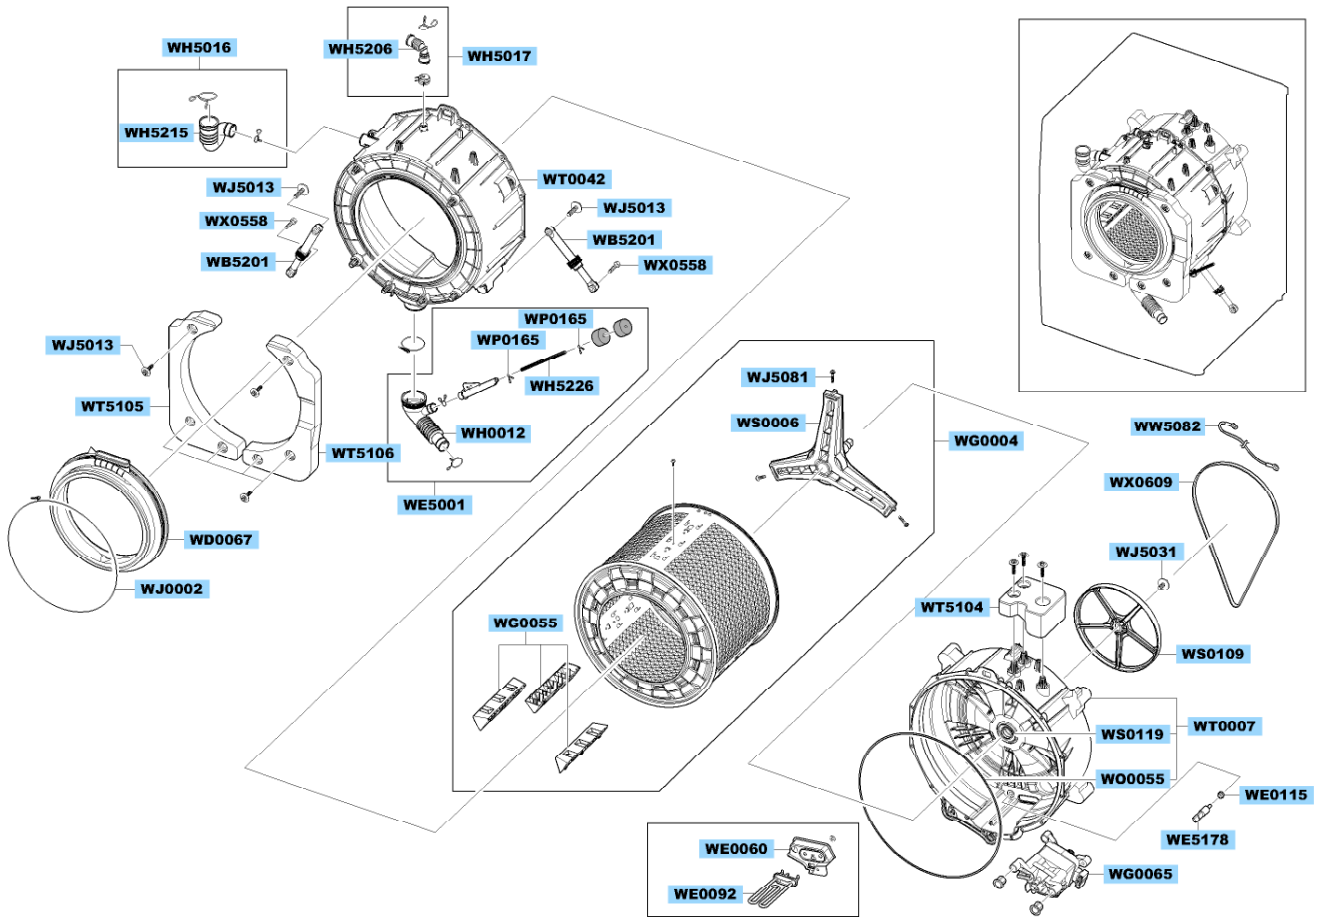

MAIN

		 DC62-10289B	
WJ5077		WH5290	

FRAME & COVER PARTS

ASSY TUB & DRUM

ASSY FRAME FRONT

PANEL-CONTROL & DRAWER

ASSY HOUSING DRAWER

SMALL PARTS