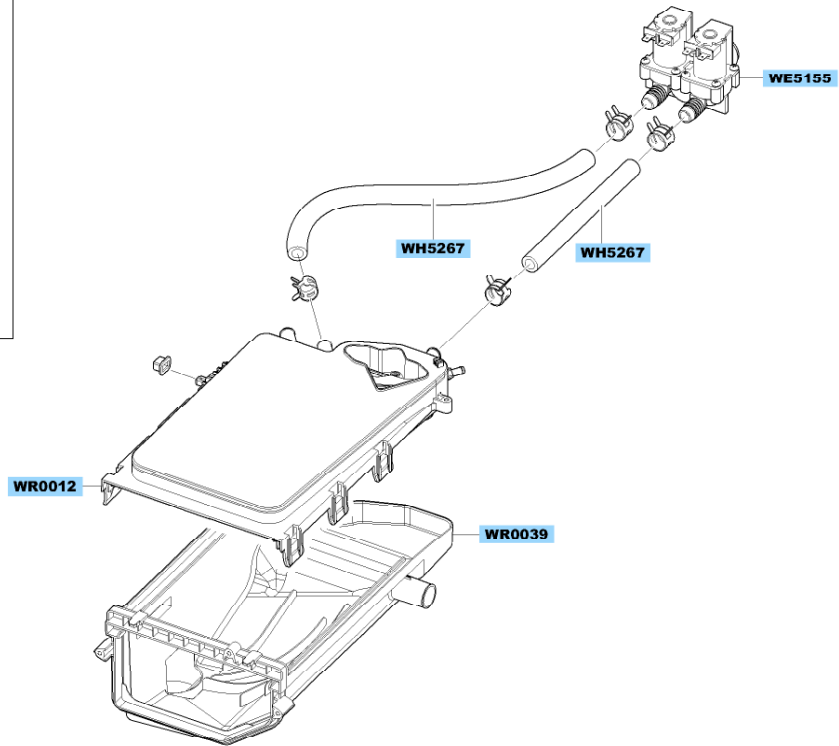

MAIN

		 DC62-10289B	
WJ5077		WH5290	

FRAME & COVER PARTS

ASSY TUB & DRUM

ASSY FRAME FRONT

PANEL-CONTROL & DRAWER

ASSY HOUSING DRAWER

SMALL PARTS