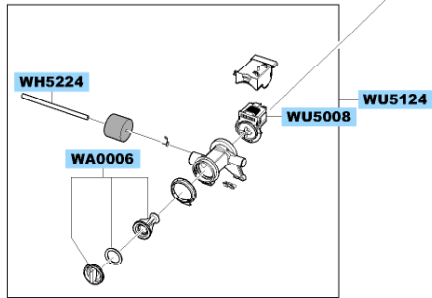

MAIN

		 DC62-10289B	
WJ5077		WH5290	

FRAME & COVER PARTS

ASSY TUB & DRUM

ASSY FRAME FRONT

PANEL-CONTROL & DRAWER

ASSY HOUSING DRAWER

SMALL PARTS