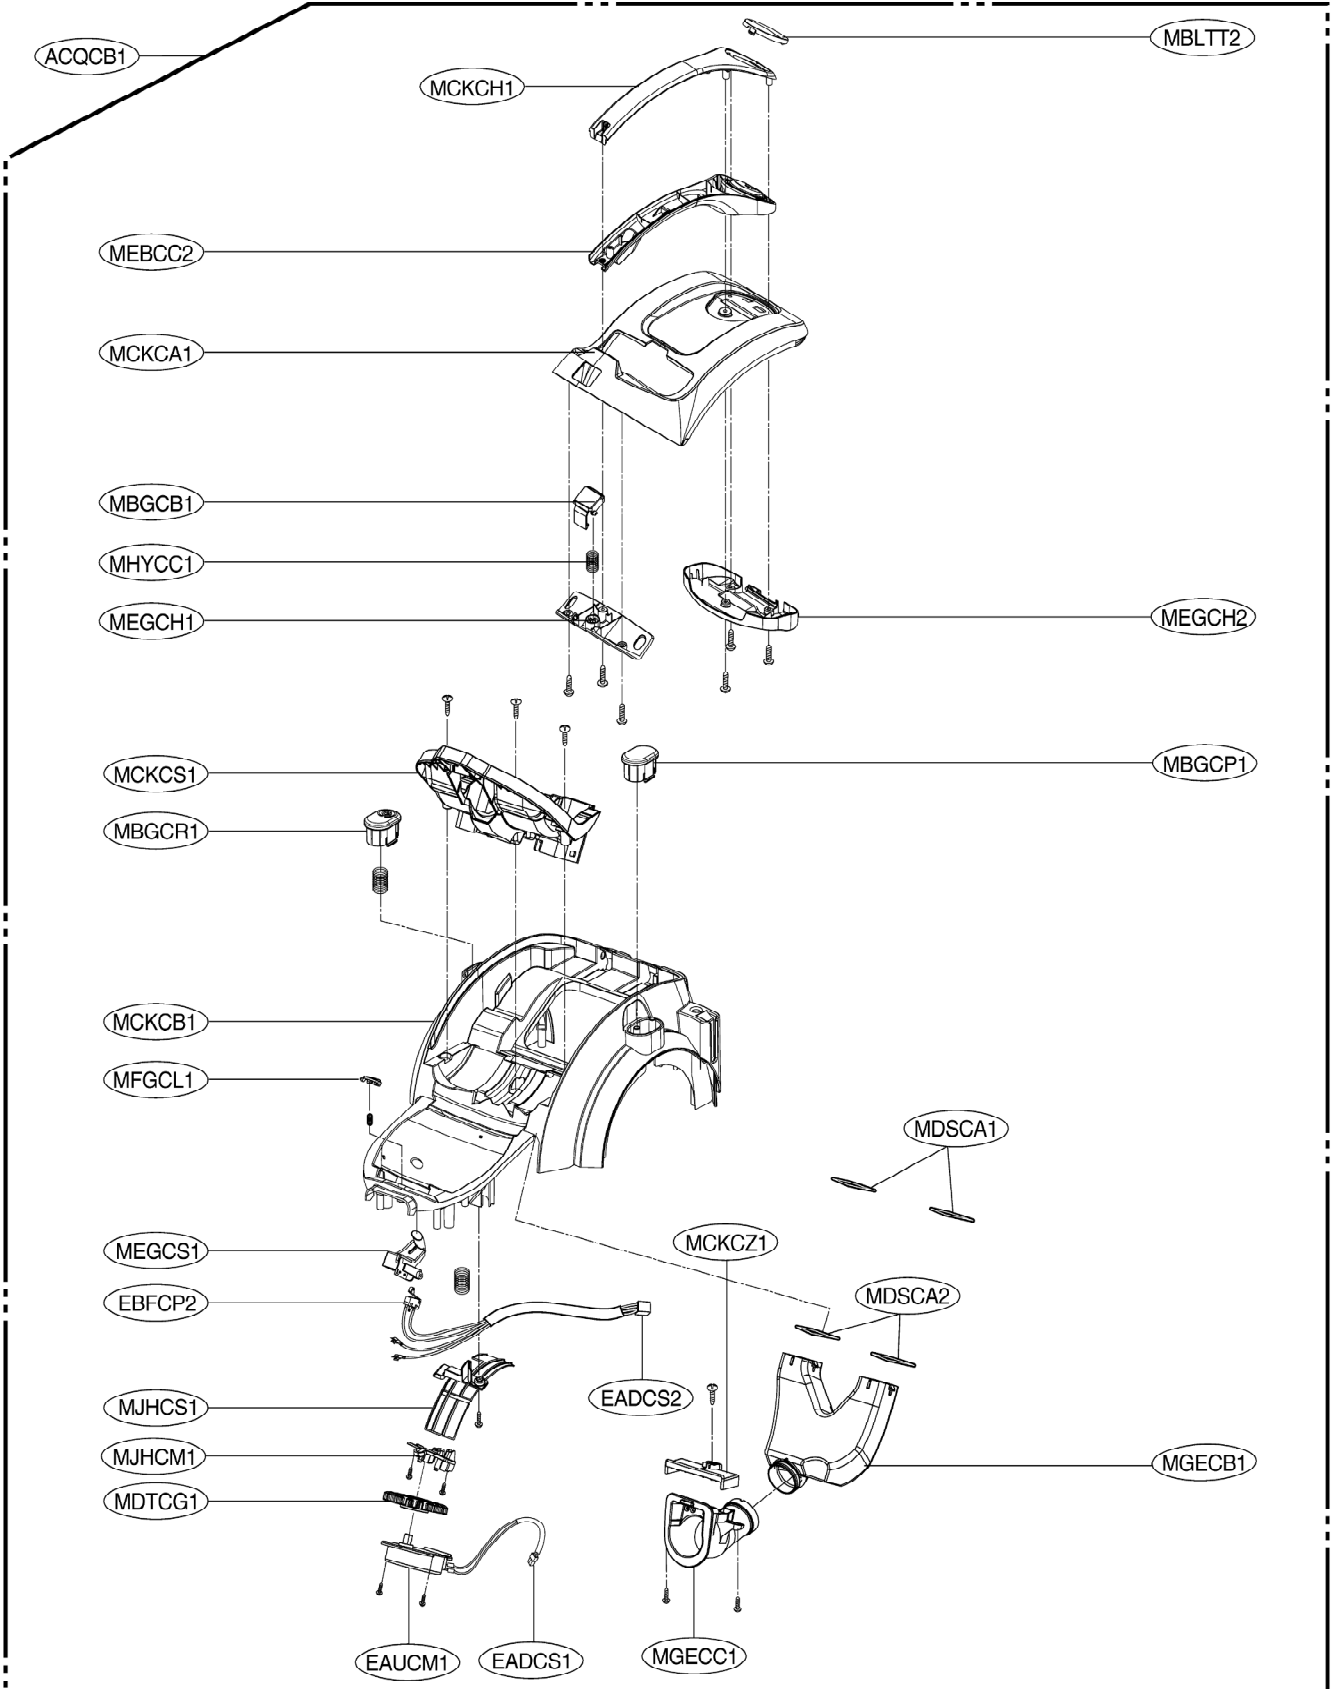

EXPLODED VIEW

BODY BASE ASSEMBLY

VC917***

VK7320****

BODY COVER ASSEMBLY

AIR GUIDE ASSEMBLY

DUST TANK ASSEMBLY

ACCESSORIES