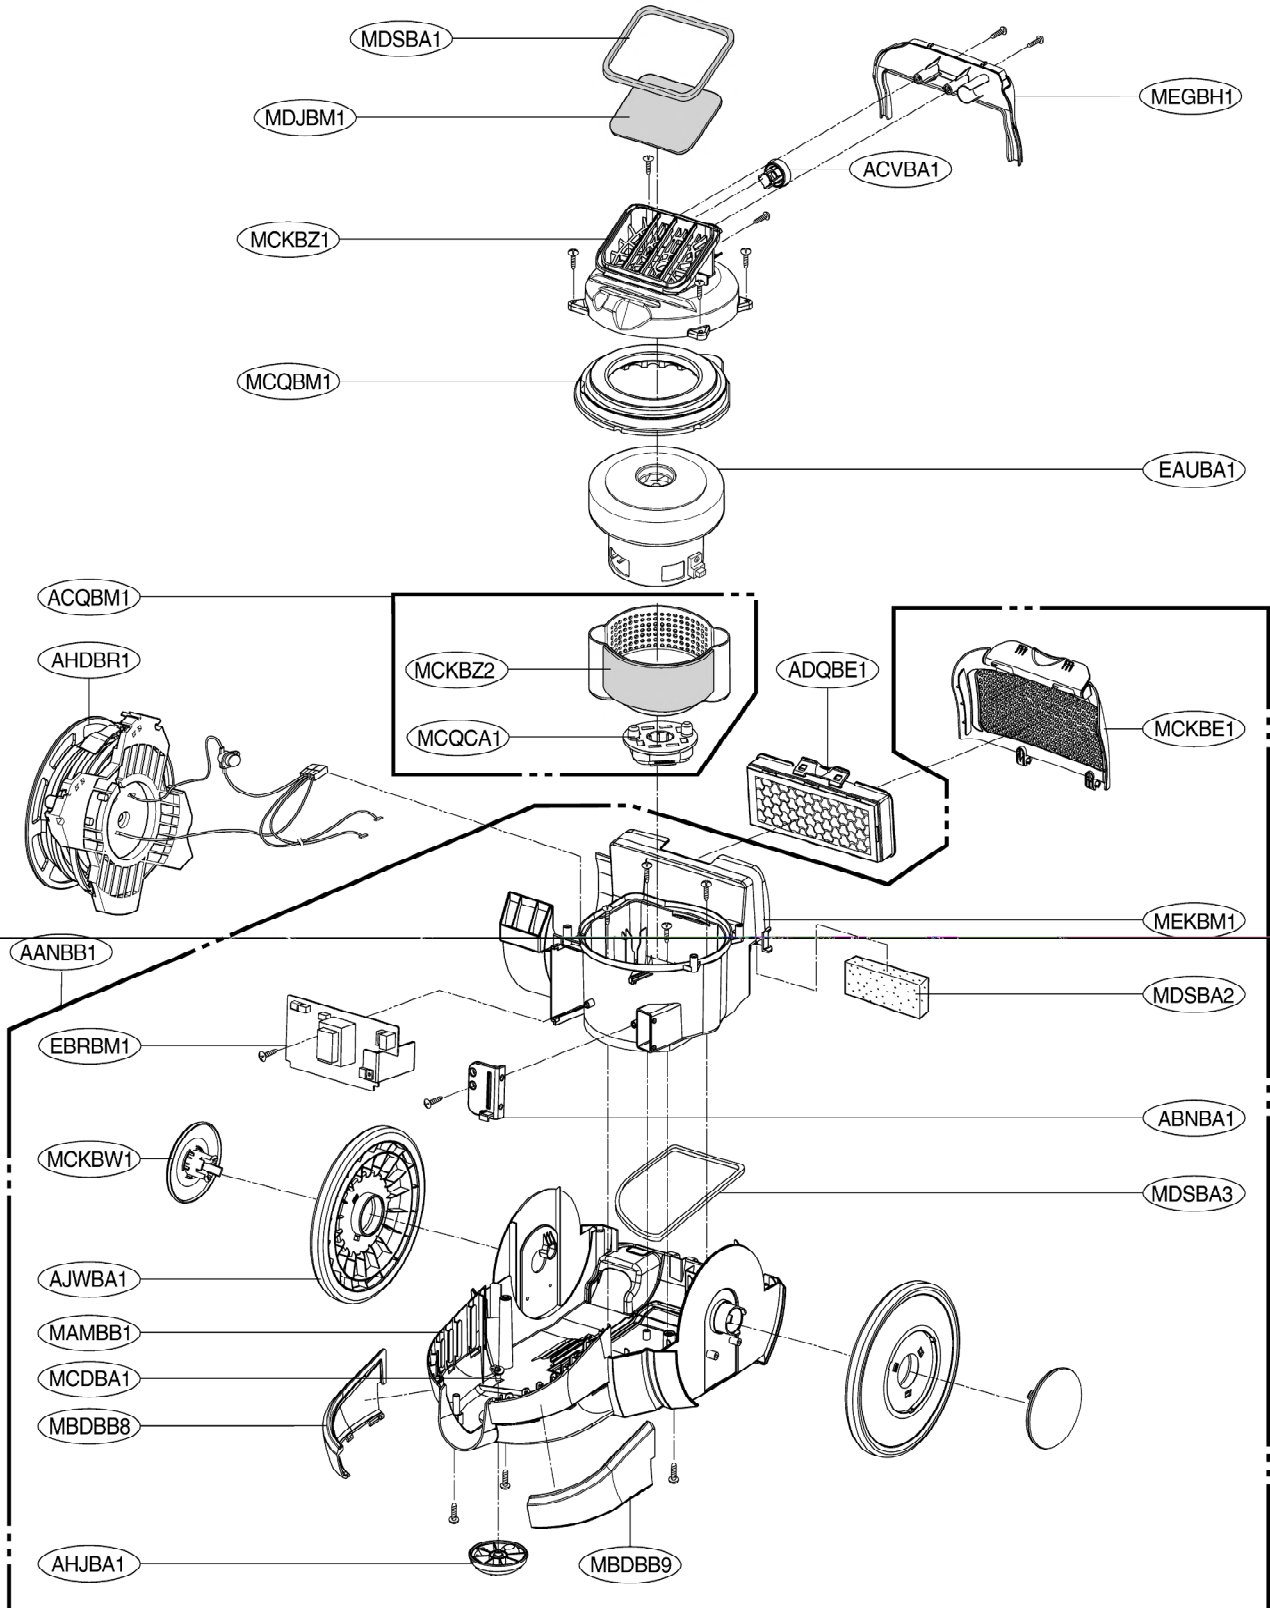

EXPLODED VIEW

BODY BASE ASSEMBLY

VC917***

VK7320****

BODY COVER ASSEMBLY

AIR GUIDE ASSEMBLY

DUST TANK ASSEMBLY

ACCESSORIES