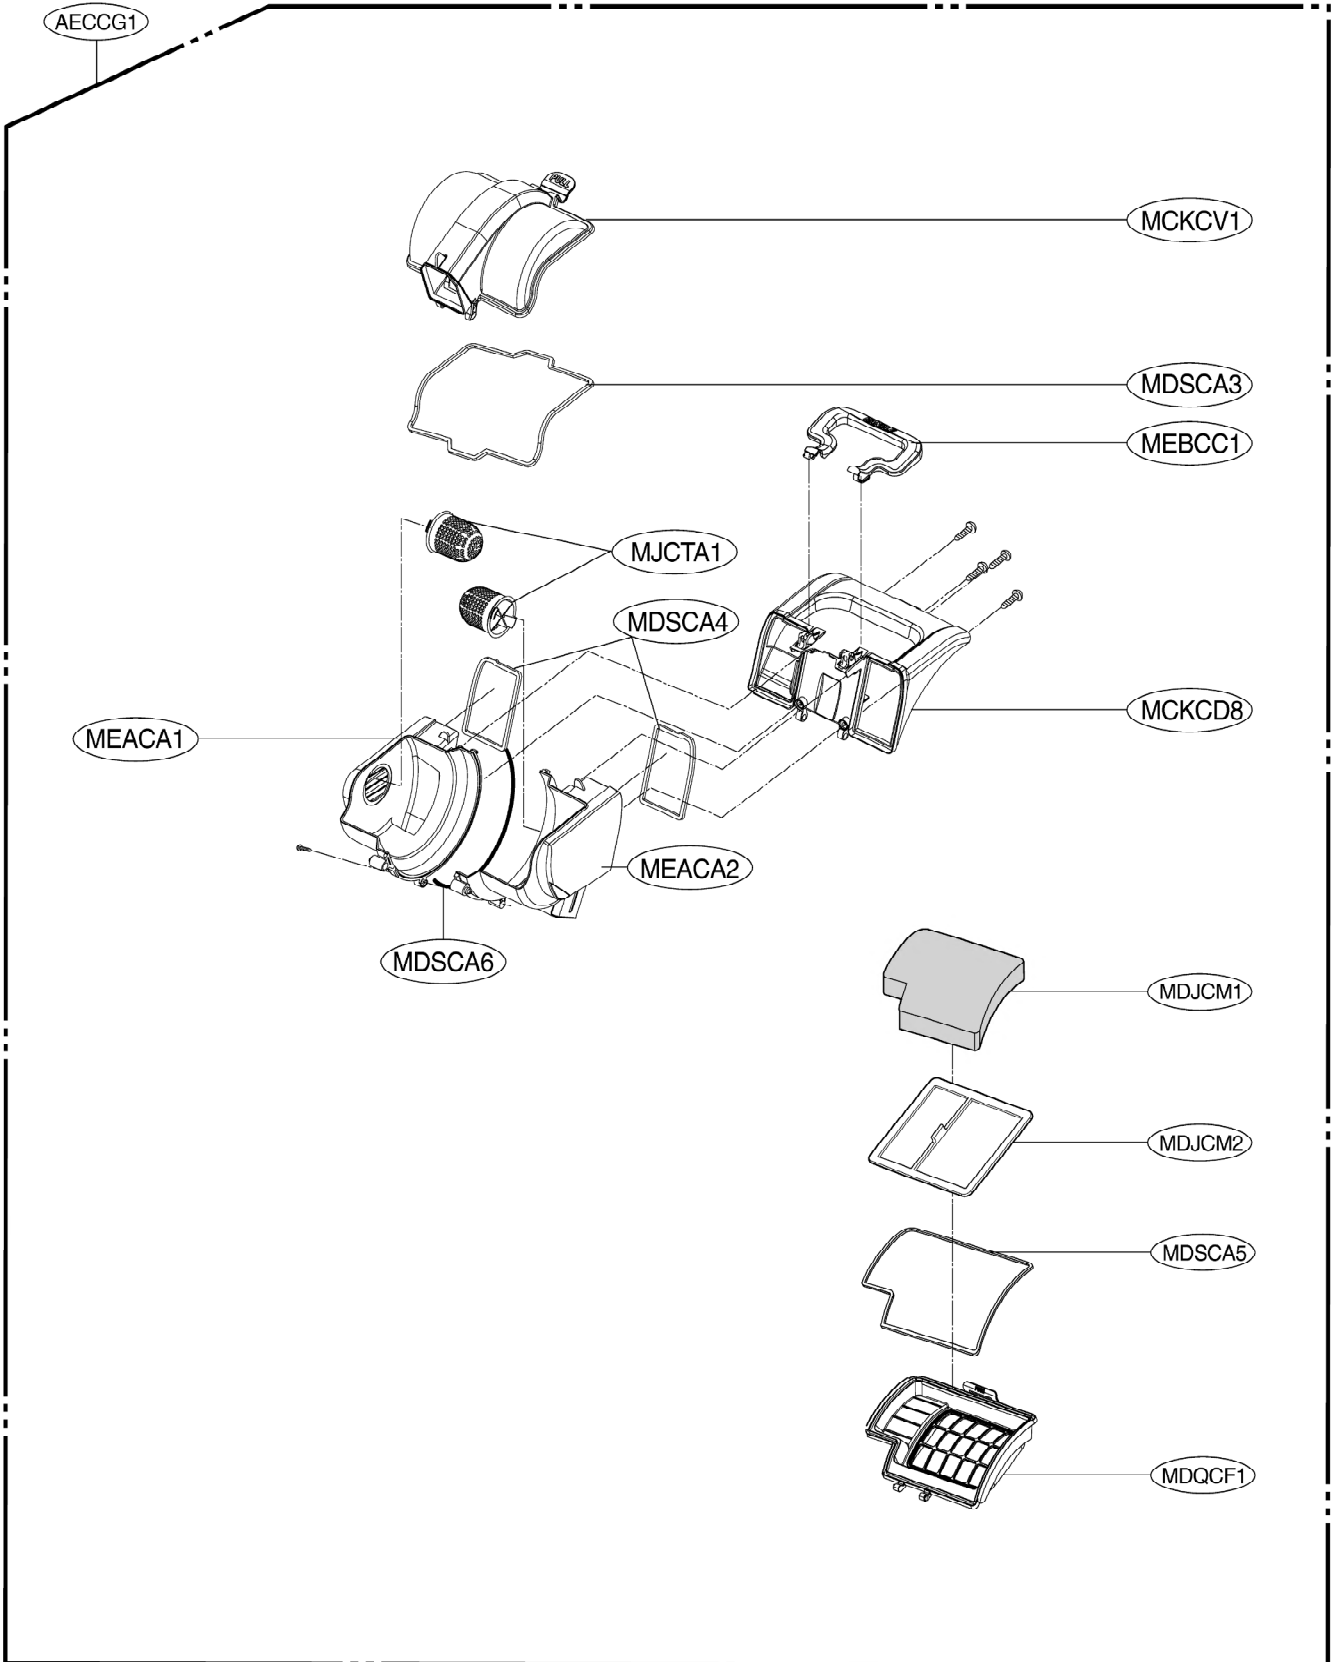

EXPLODED VIEW

BODY BASE ASSEMBLY

VC917***

VK7320****

BODY COVER ASSEMBLY

AIR GUIDE ASSEMBLY

DUST TANK ASSEMBLY

ACCESSORIES