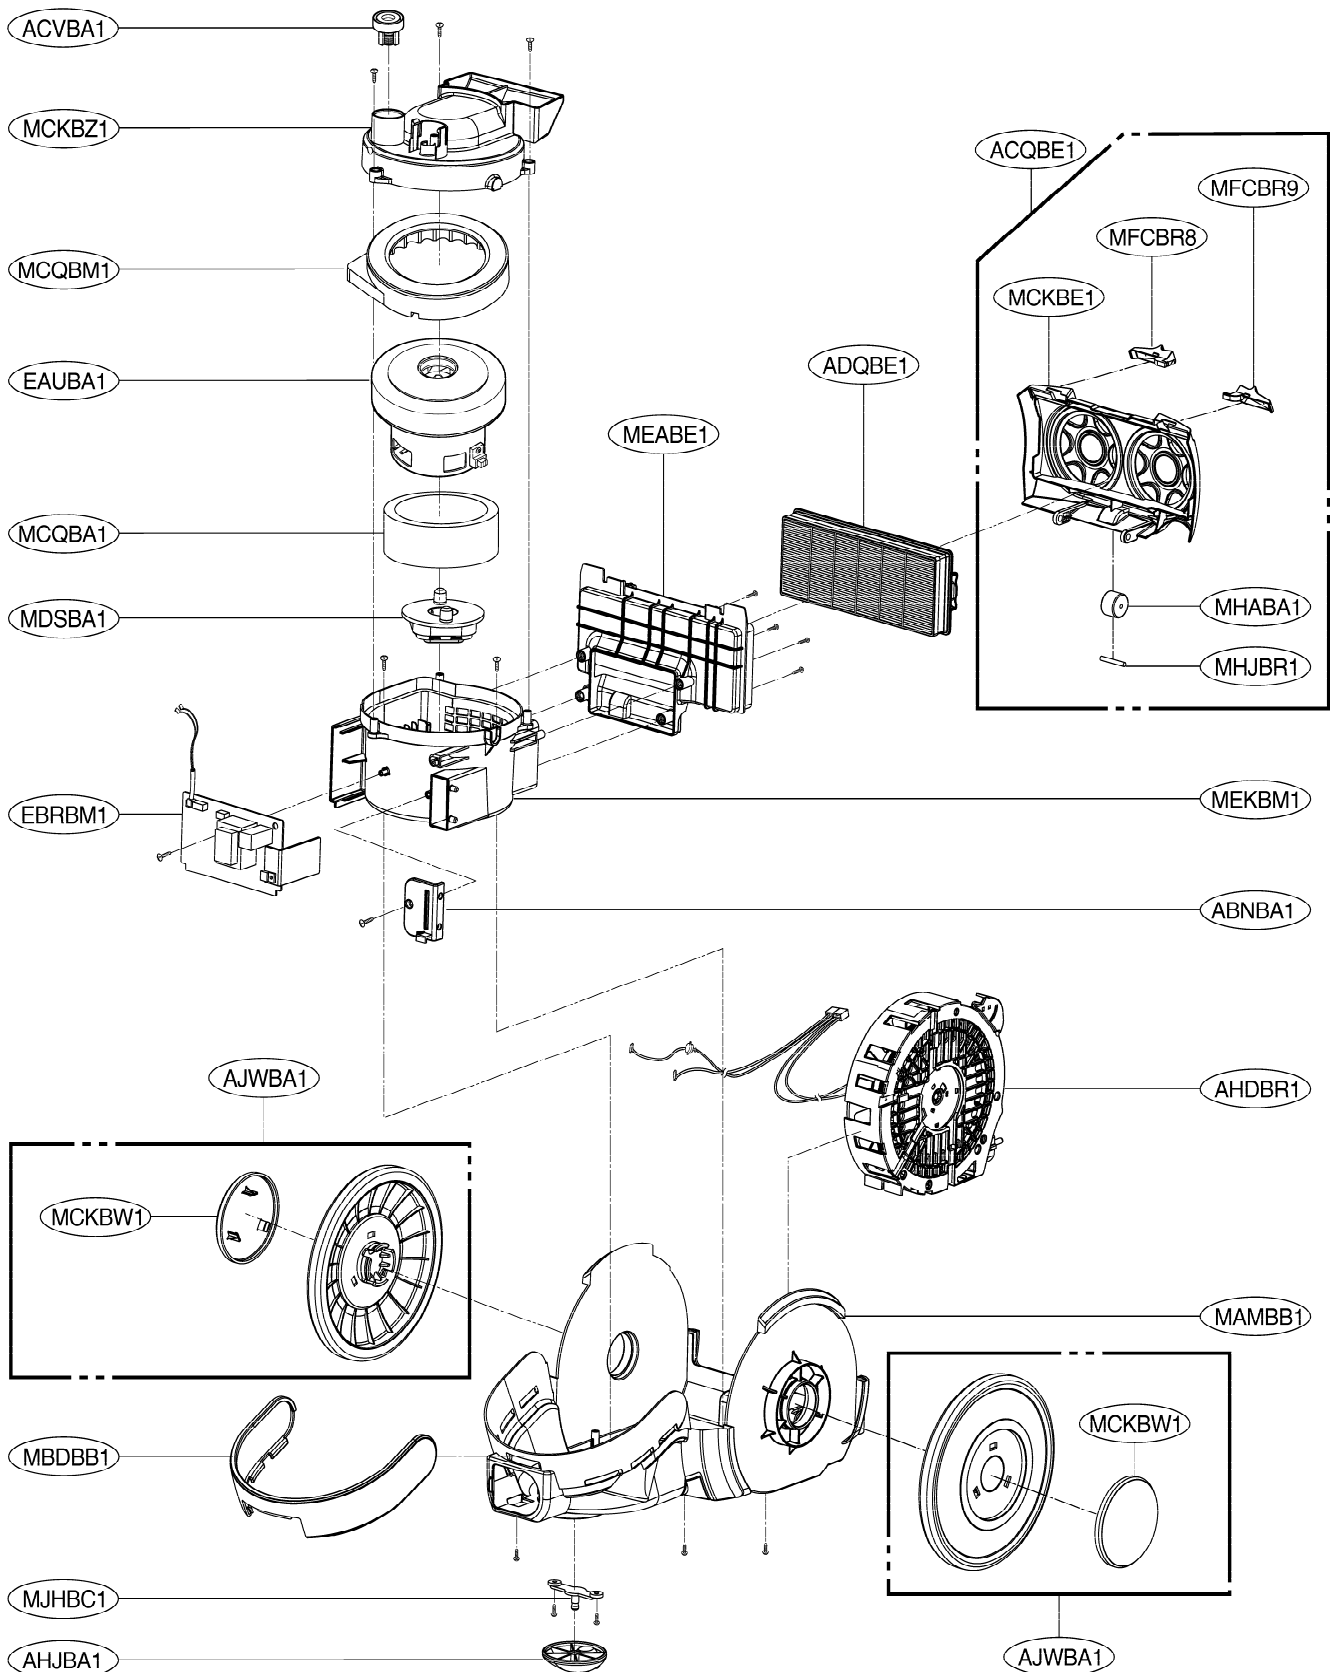

EXPLODED VIEW

BASE ASSEMBLY, BODY

VC9050CL(V-KC801HT.ABLQGSF)

COVER ASSEMBLY, BODY

TANK ASSEMBLY, DUST

ACCESSORIES