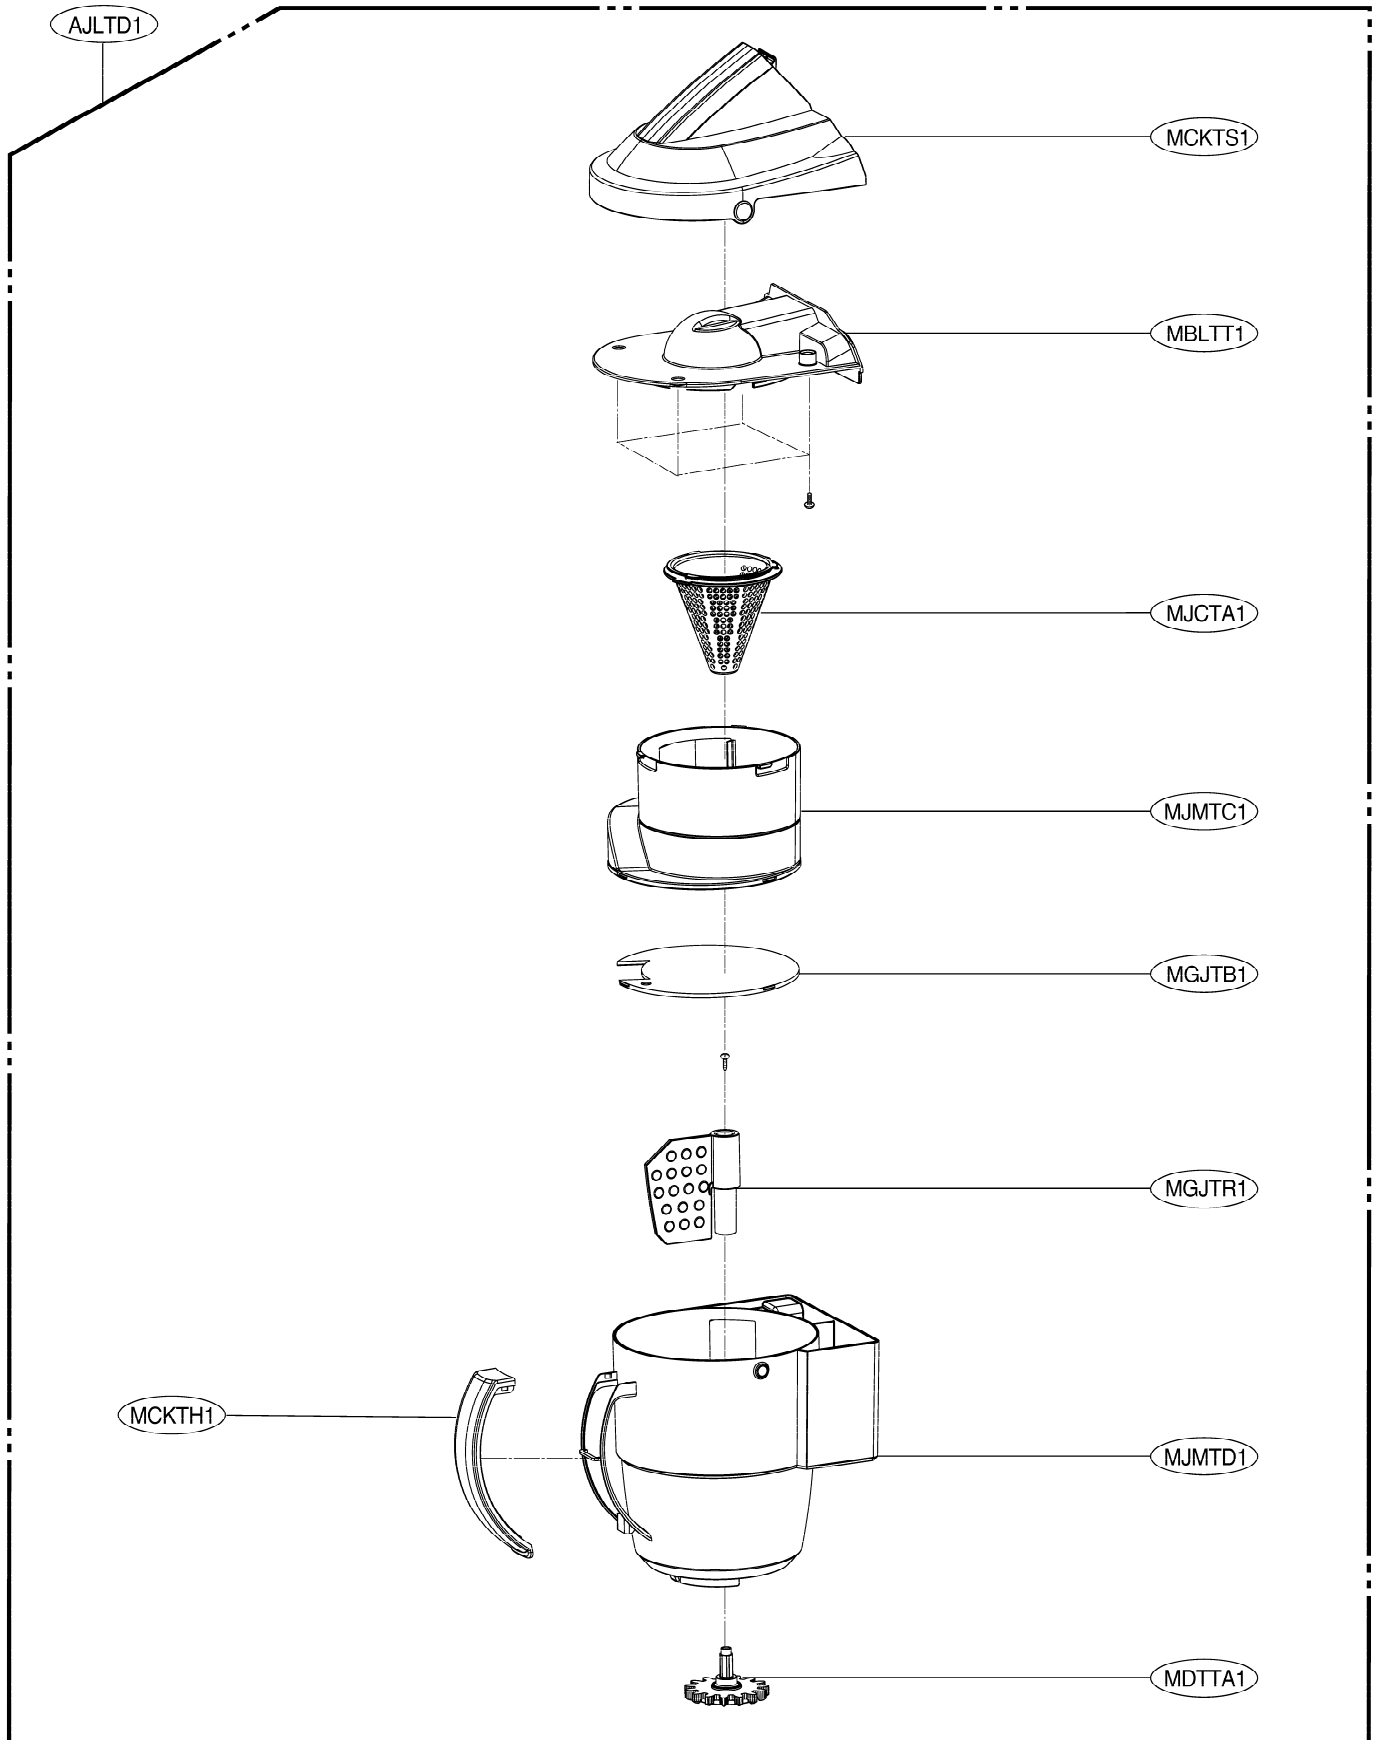

EXPLODED VIEW

BASE ASSEMBLY, BODY

VC9050CL(V-KC801HT.ABLQGSF)

COVER ASSEMBLY, BODY

TANK ASSEMBLY, DUST

ACCESSORIES