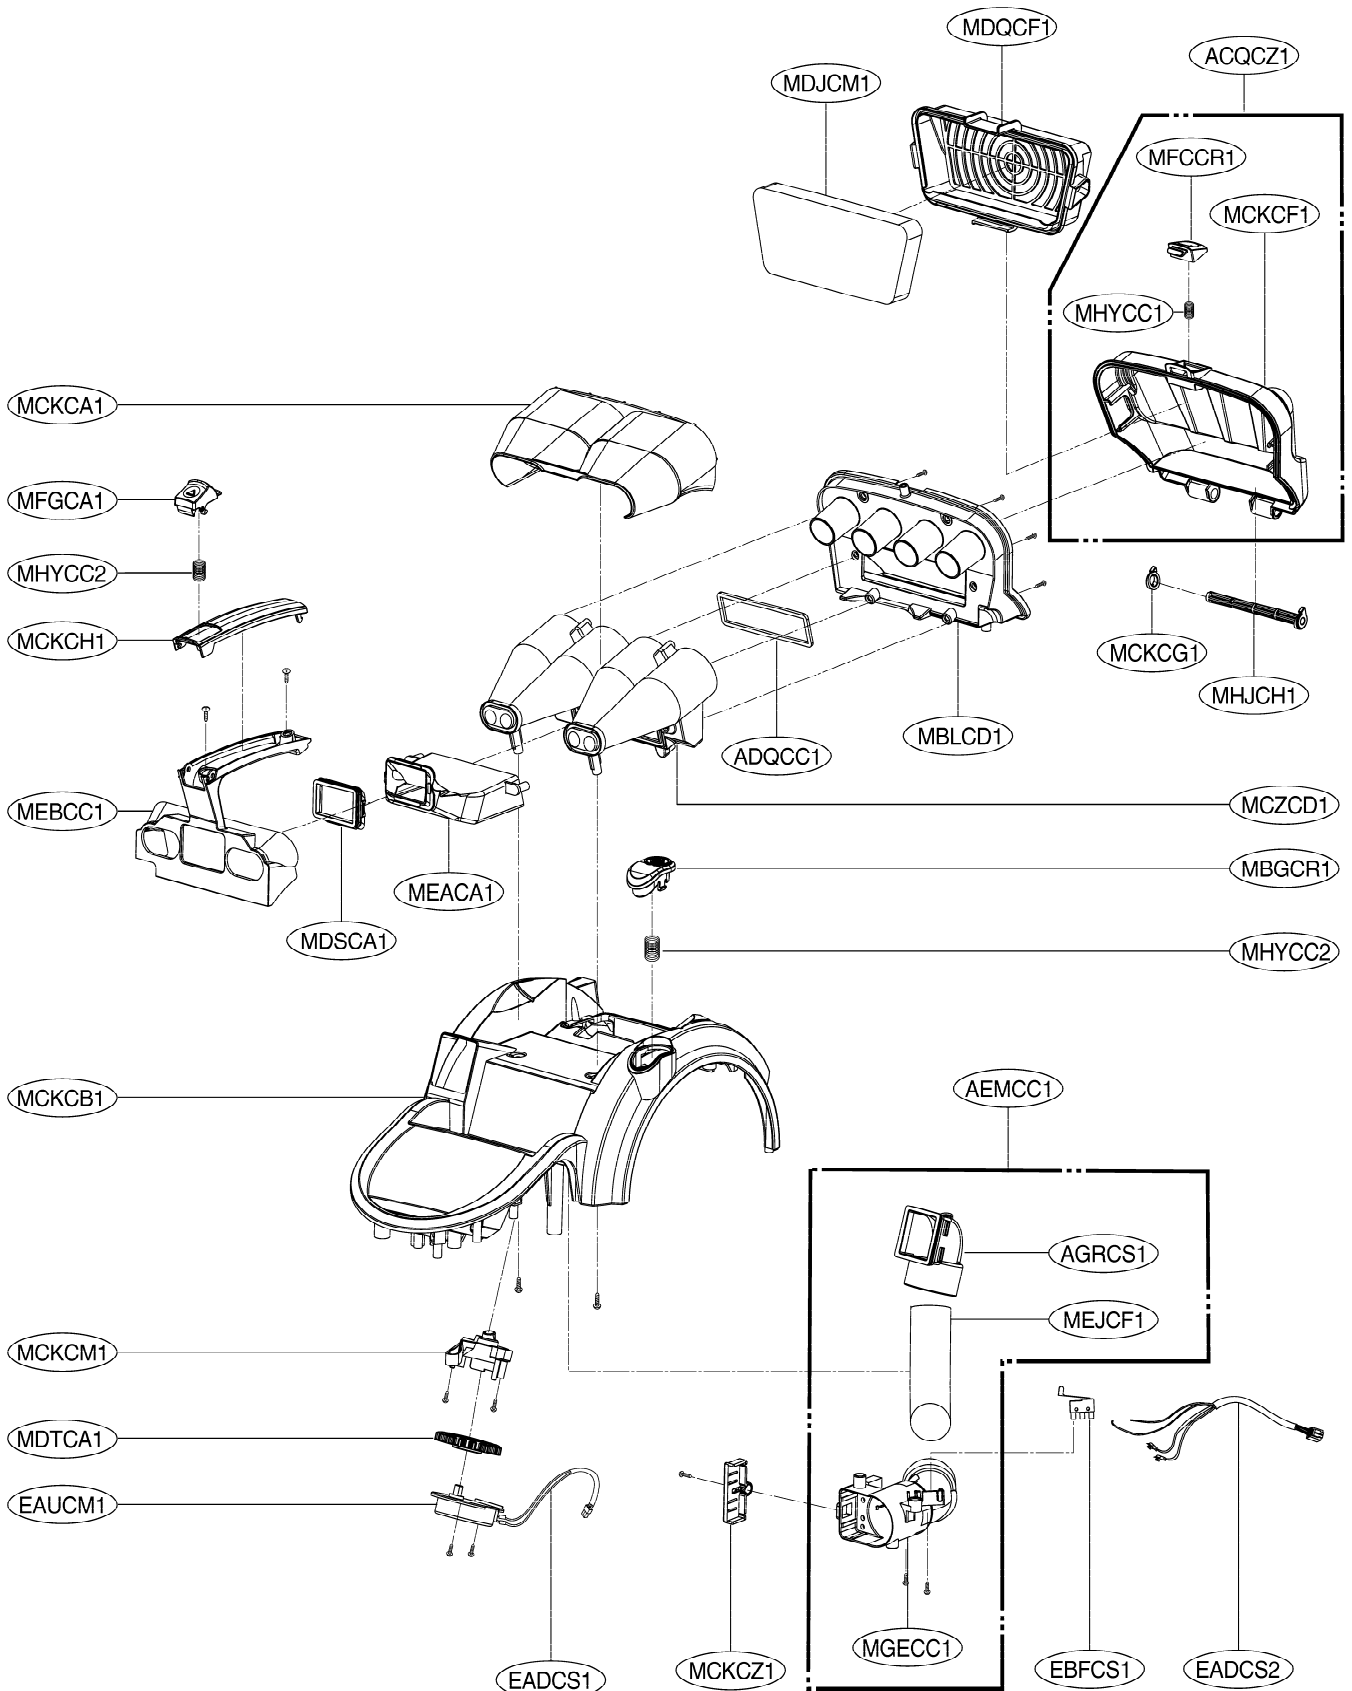

EXPLODED VIEW

BASE ASSEMBLY, BODY

VC9050CL(V-KC801HT.ABLQGSF)

COVER ASSEMBLY, BODY

TANK ASSEMBLY, DUST

ACCESSORIES