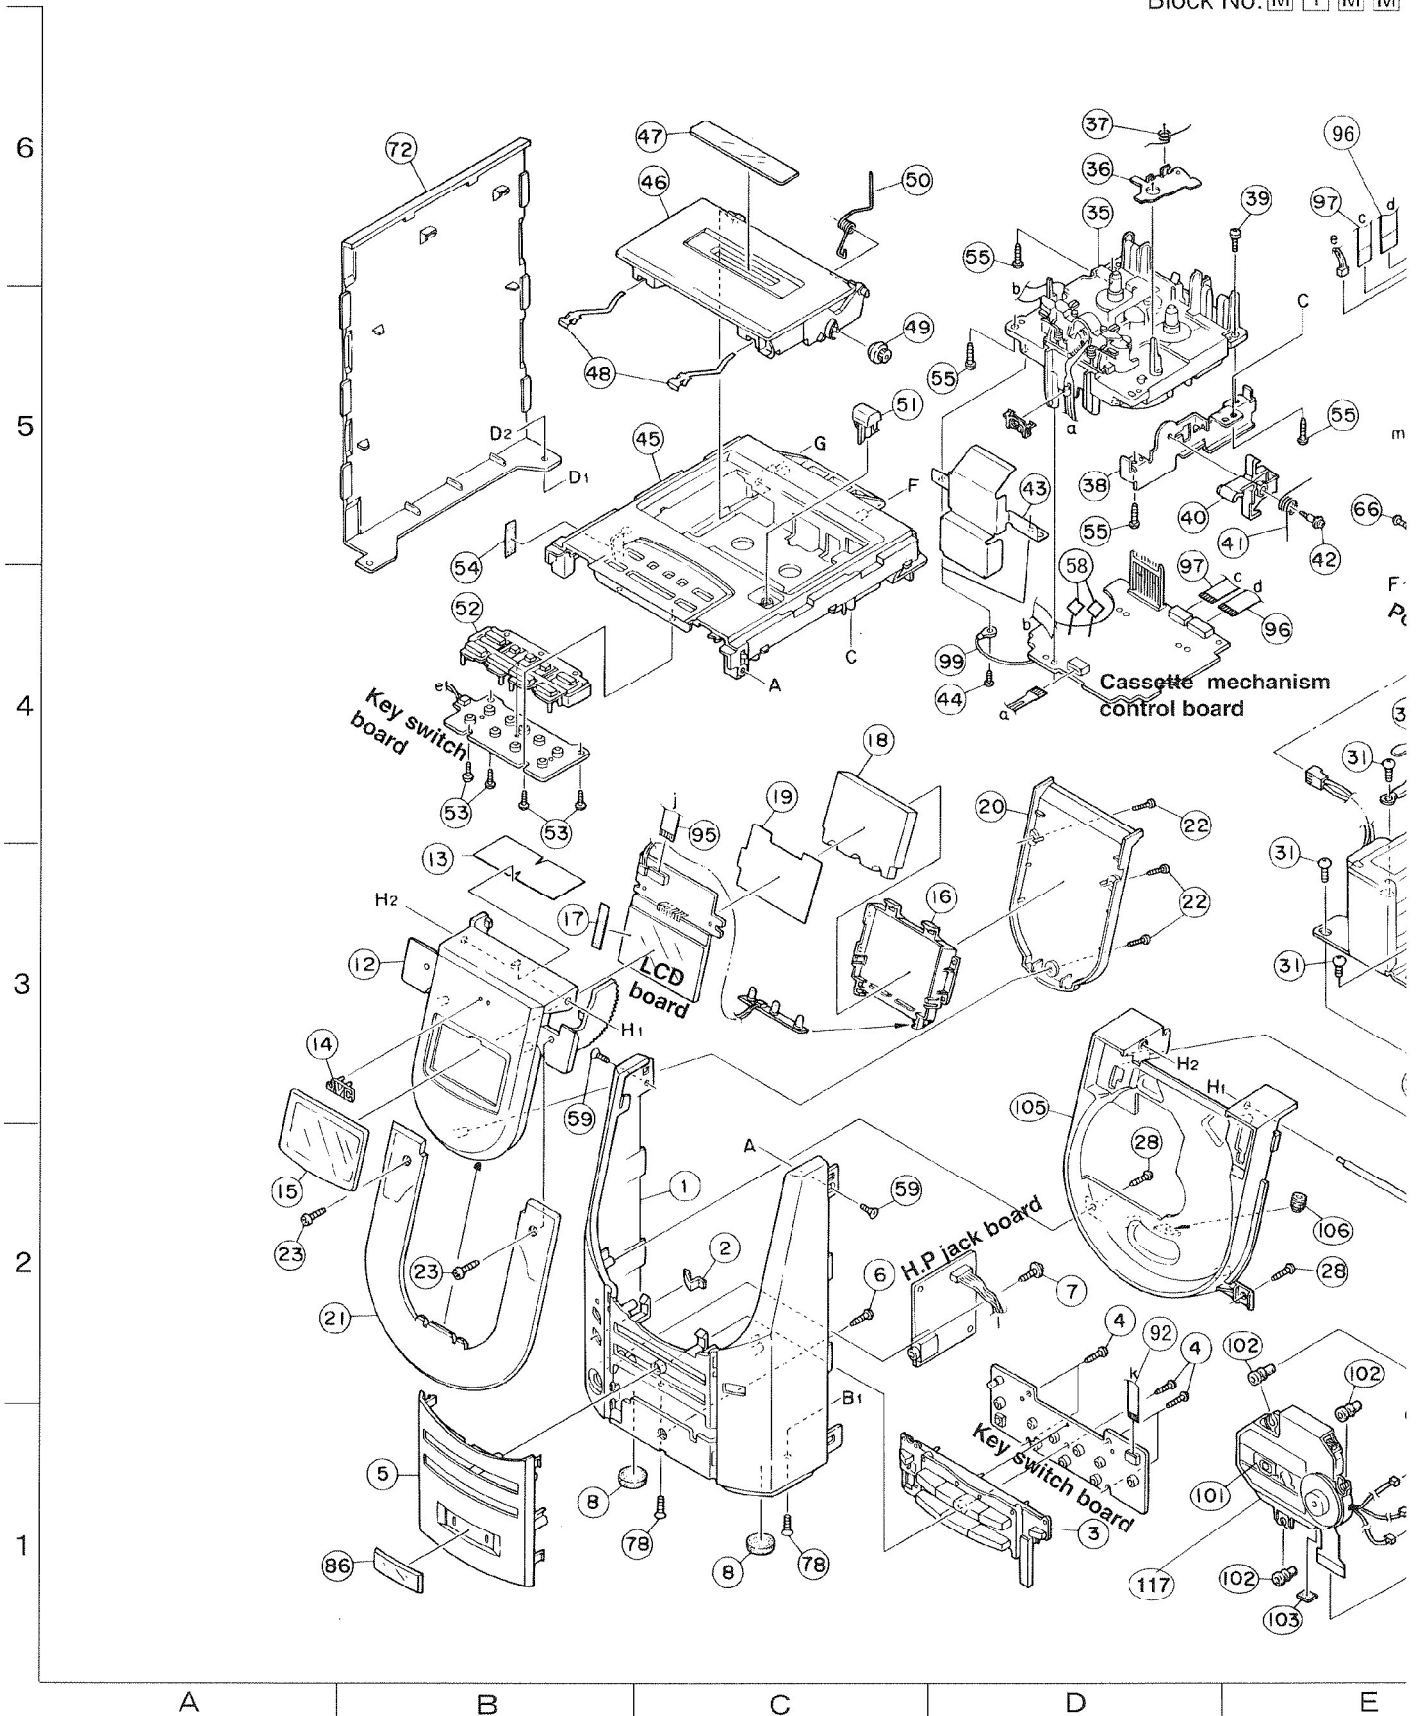

Exploded View of General Assembly and Parts List

Block No. M 1 M M

M M

E F G H I

CD Mechanism Assembly and Parts List

Block No. M 2 M M

KSM-33AAN

CD Mechanism Assembly Parts List

	Item	Parts Number	Parts Name	Q'ty	Description	Area
	1	2-625-415-05	CHASSIS	1		
	2	X-2625-485-1SA	MOTOR ASS'Y	1		
	3	3-732-988-01	SCREW	1		
	4	1-948-418-21	HARNES	1		
	5	2-625-410-01	GEAR(B)	1		
	6	7-627-852-17	SCREW	2	FOR RACK	
	7	X-2625-171-2	FEED MOTOR ASS'Y	1		
	8	1-570-771-11	SWITCH	1		
	9	2-625-623-11	SCREW	2	FOR SWITCH	
	10	2-625-412-02	LEAF SPRING	1		
	11	X-2625-483-1	SHAFT GEAR	1		
	12	2-625-623-01	SCREW	1	SHAFT GEAR	
	13	2-625-411-01	GEAR GUIDE	1		
	14	8-848-289-31SA	OPTICAL PICK UP	1		
	15	2-625-414-02	RACK	1		
	16	7-627-852-18	SCREW	2	FOR MOTOR	

A

B

C

D

E

UX-V3/UX-V5
UX-V5R/FS-V5

Cassette Mechanism Assembly and Parts List

Block No. M 3 M M