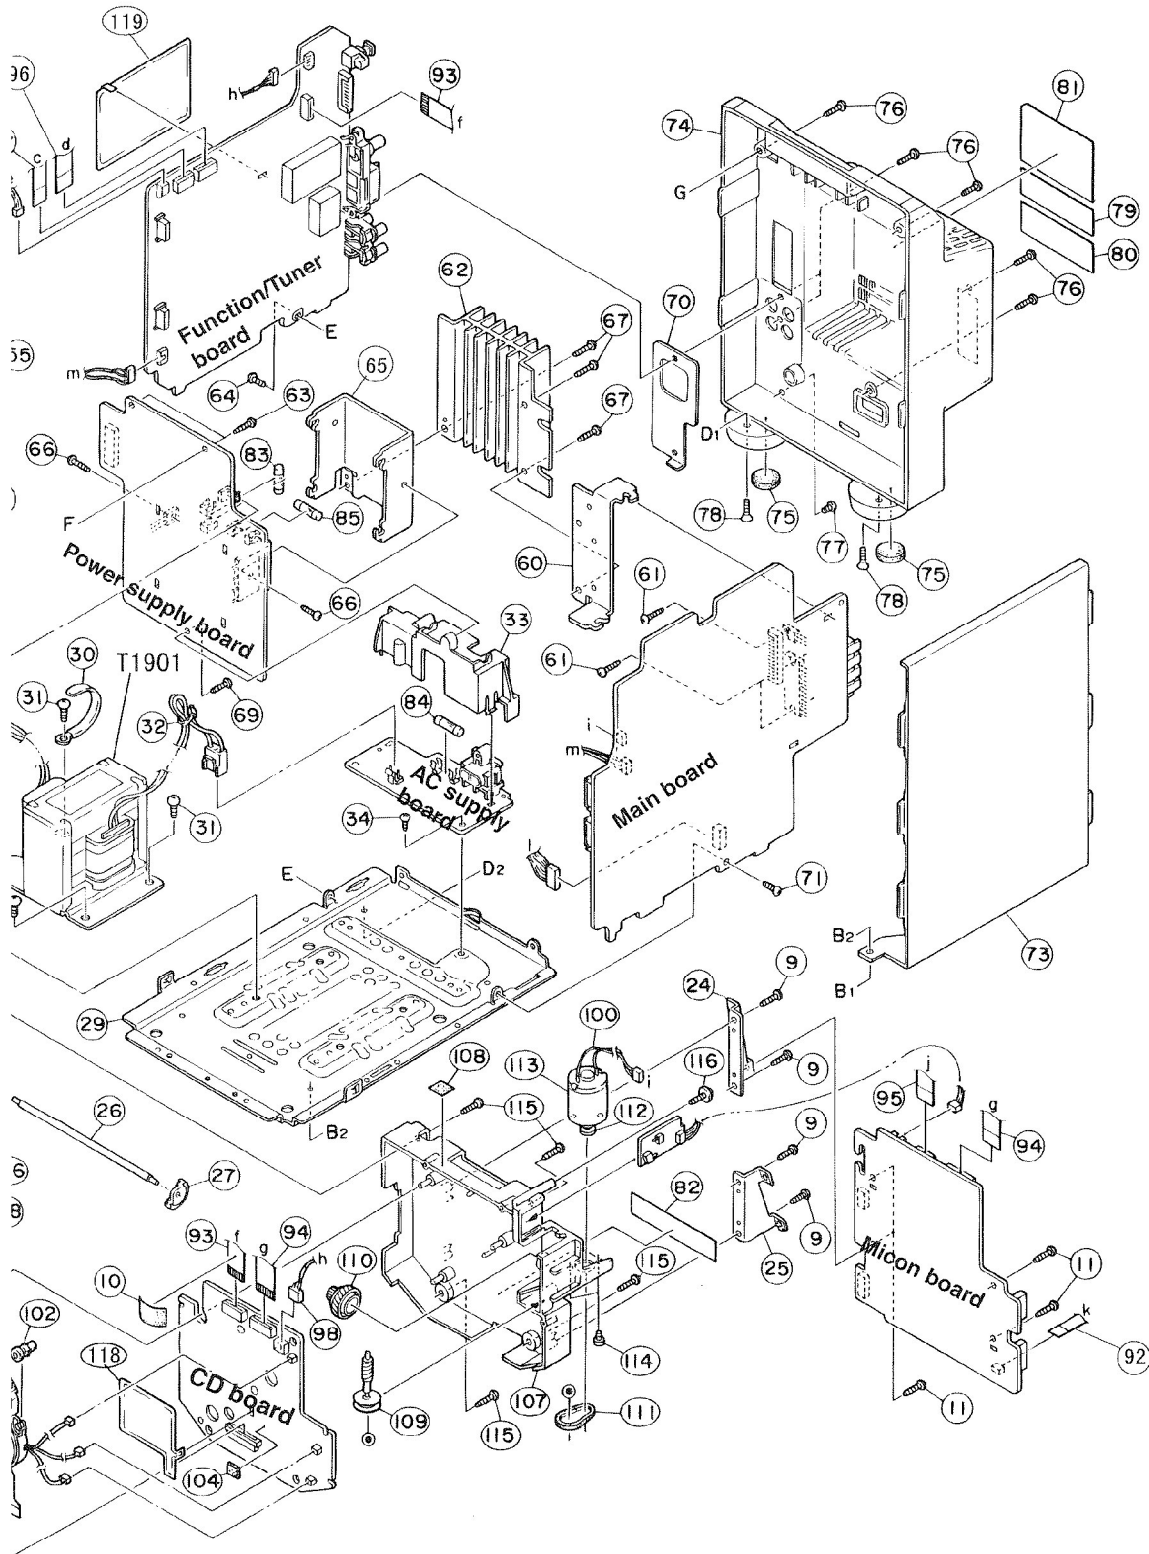

Exploded View of General Assembly and Parts List

Block No. M 1 M M

M M

E F G H I

CD Mechanism Assembly and Parts List

Block No. M 2 M M

KSM-33AAN

CD Mechanism Assembly Parts List

	Item	Parts Number	Parts Name	Q'ty	Description	Area
	1	2-625-415-05	CHASSIS	1		
	2	X-2625-485-1SA	MOTOR ASS'Y	1		
	3	3-732-988-01	SCREW	1		
	4	1-948-418-21	HARNES	1		
	5	2-625-410-01	GEAR(B)	1		
	6	7-627-852-17	SCREW	2	FOR RACK	
	7	X-2625-171-2	FEED MOTOR ASS'Y	1		
	8	1-570-771-11	SWITCH	1		
	9	2-625-623-11	SCREW	2	FOR SWITCH	
	10	2-625-412-02	LEAF SPRING	1		
	11	X-2625-483-1	SHAFT GEAR	1		
	12	2-625-623-01	SCREW	1	SHAFT GEAR	
	13	2-625-411-01	GEAR GUIDE	1		
	14	8-848-289-31SA	OPTICAL PICK UP	1		
	15	2-625-414-02	RACK	1		
	16	7-627-852-18	SCREW	2	FOR MOTOR	

A

B

C

D

E

UX-V3/UX-V5
UX-V5R/FS-V5

Cassette Mechanism Assembly and Parts List

Block No. M 3 M M