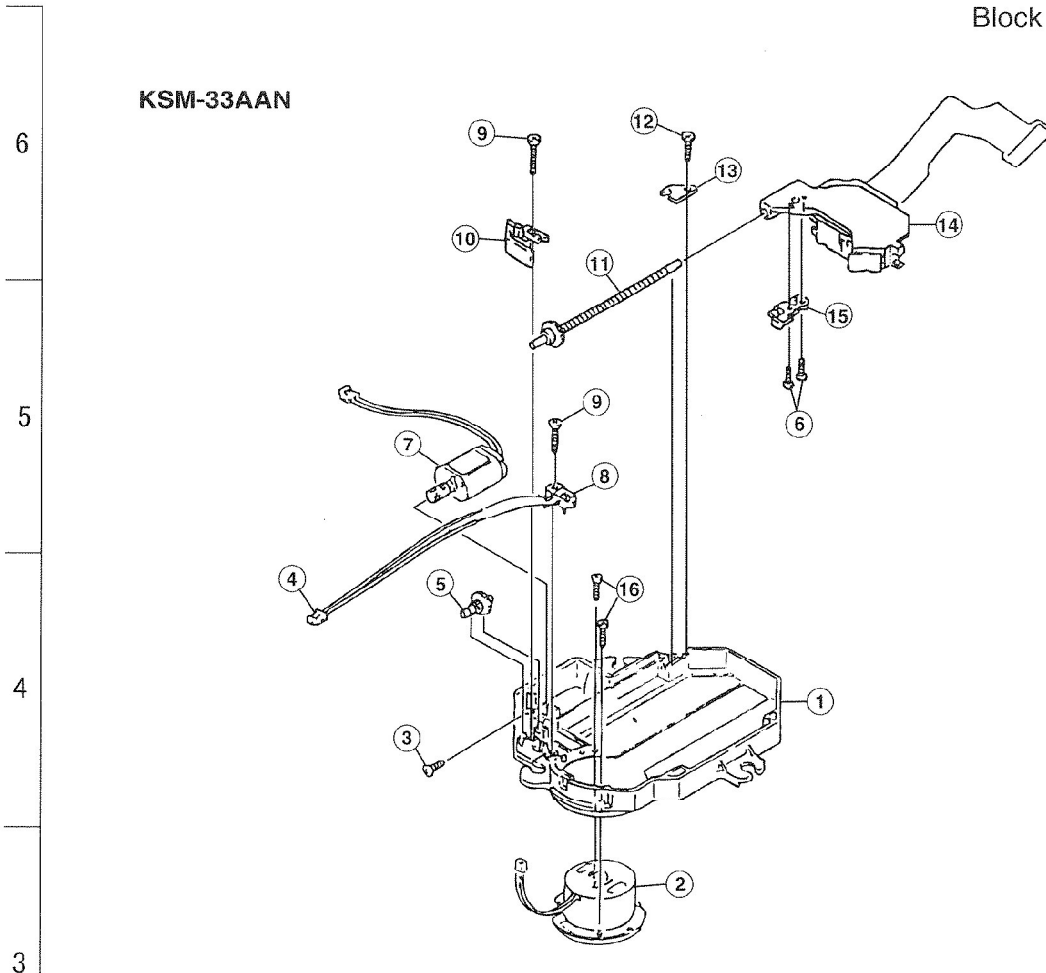

Exploded View of General Assembly and Parts List

Block No. M 1 M M

M M

E F G H I

CD Mechanism Assembly and Parts List

Block No. M 2 M M

KSM-33AAN

CD Mechanism Assembly Parts List

	Item	Parts Number	Parts Name	Q'ty	Description	Area
	1	2-625-415-05	CHASSIS	1		
	2	X-2625-485-1SA	MOTOR ASS'Y	1		
	3	3-732-988-01	SCREW	1		
	4	1-948-418-21	HARNES	1		
	5	2-625-410-01	GEAR(B)	1		
	6	7-627-852-17	SCREW	2	FOR RACK	
	7	X-2625-171-2	FEED MOTOR ASS'Y	1		
	8	1-570-771-11	SWITCH	1		
	9	2-625-623-11	SCREW	2	FOR SWITCH	
	10	2-625-412-02	LEAF SPRING	1		
	11	X-2625-483-1	SHAFT GEAR	1		
	12	2-625-623-01	SCREW	1	SHAFT GEAR	
	13	2-625-411-01	GEAR GUIDE	1		
	14	8-848-289-31SA	OPTICAL PICK UP	1		
	15	2-625-414-02	RACK	1		
	16	7-627-852-18	SCREW	2	FOR MOTOR	

A

B

C

D

E

UX-V3/UX-V5
UX-V5R/FS-V5

Cassette Mechanism Assembly and Parts List

Block No. M 3 M M