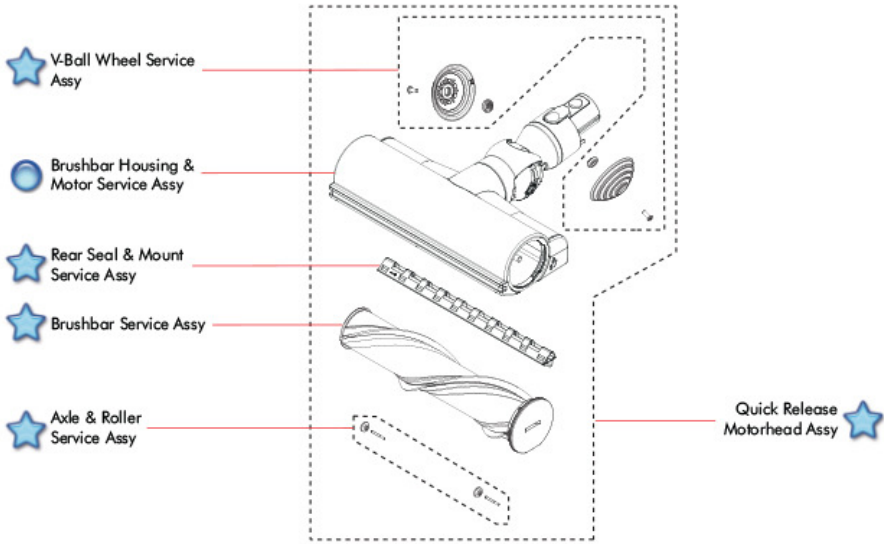

Key to Symbols

Customer Fit Parts	★
Service/Refurb Fit Parts	●

Key to Symbols

Customer Fit Parts	★
Service/Refurb Fit Parts	●

Key to Symbols

- Customer Fit Parts — ★
- Service/Refurb Fit Parts — ●

Key to Symbols	
Customer Fit Parts	★
Service/Refurb Fit Parts	●

Key to Symbols

Customer Fit Parts 

Service/Refurb Fit Parts 

 Quick Release  
Extension Hose

Quick Release Stubborn  
Dirt Brush Assy 

 Quick Release  
Mini Motorhead

Quick Release Wide  
Nozzle Tool Assy 

 Quick Release Mini Soft  
Dusting Brush Assy

Quick Release Up  
Top Adapter Assy 