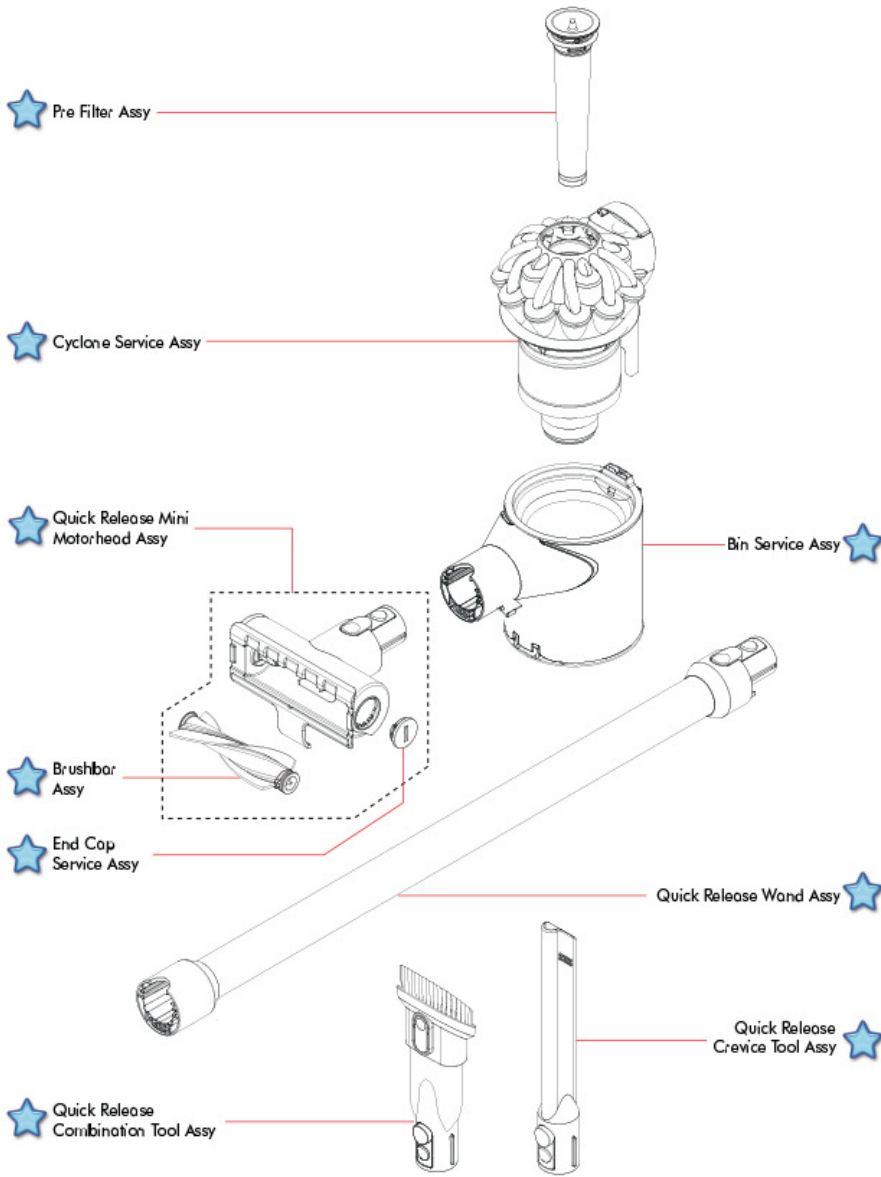

Key to Symbols

Customer Fit Parts	★
Service/Refurb Fit Parts	●

Key to Symbols

Customer Fit Parts	★
Service/Refurb Fit Parts	●

Key to Symbols

- Customer Fit Parts — ★
- Service/Refurb Fit Parts — ●

Key to Symbols	
Customer Fit Parts	★
Service/Refurb Fit Parts	●

Key to Symbols

Customer Fit Parts 

Service/Refurb Fit Parts 

 Quick Release  
Extension Hose

Quick Release Stubborn  
Dirt Brush Assy 

 Quick Release  
Mini Motorhead

Quick Release Wide  
Nozzle Tool Assy 

 Quick Release Mini Soft  
Dusting Brush Assy

Quick Release Up  
Top Adapter Assy 