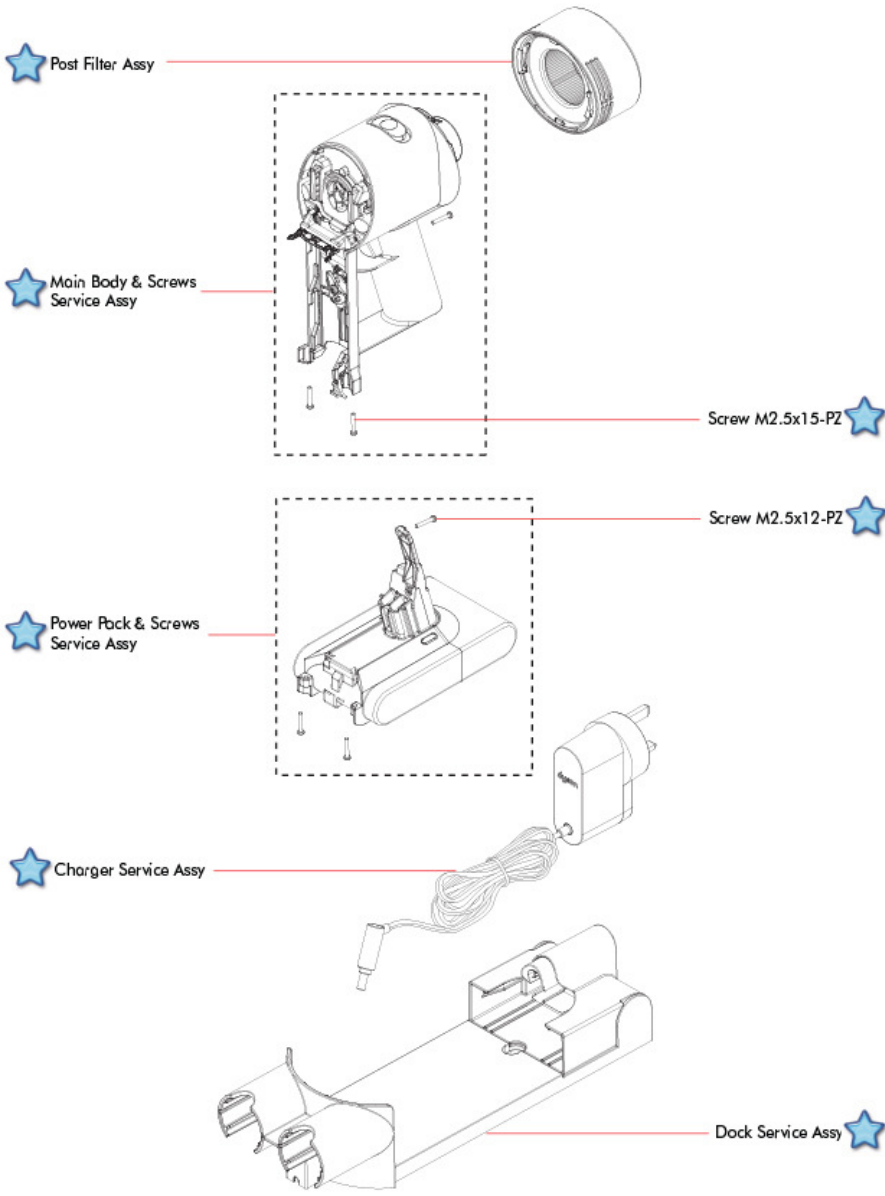

Key to Symbols

Customer Fit Parts	★
Service/Refurb Fit Parts	●

Key to Symbols

Customer Fit Parts	★
Service/Refurb Fit Parts	●

Key to Symbols

- Customer Fit Parts — ★
- Service/Refurb Fit Parts — ●

Key to Symbols	
Customer Fit Parts	★
Service/Refurb Fit Parts	●

Key to Symbols

Customer Fit Parts 

Service/Refurb Fit Parts 

 Quick Release  
Extension Hose

Quick Release Stubborn  
Dirt Brush Assy 

 Quick Release  
Mini Motorhead

Quick Release Wide  
Nozzle Tool Assy 

 Quick Release Mini Soft  
Dusting Brush Assy

Quick Release Up  
Top Adapter Assy 