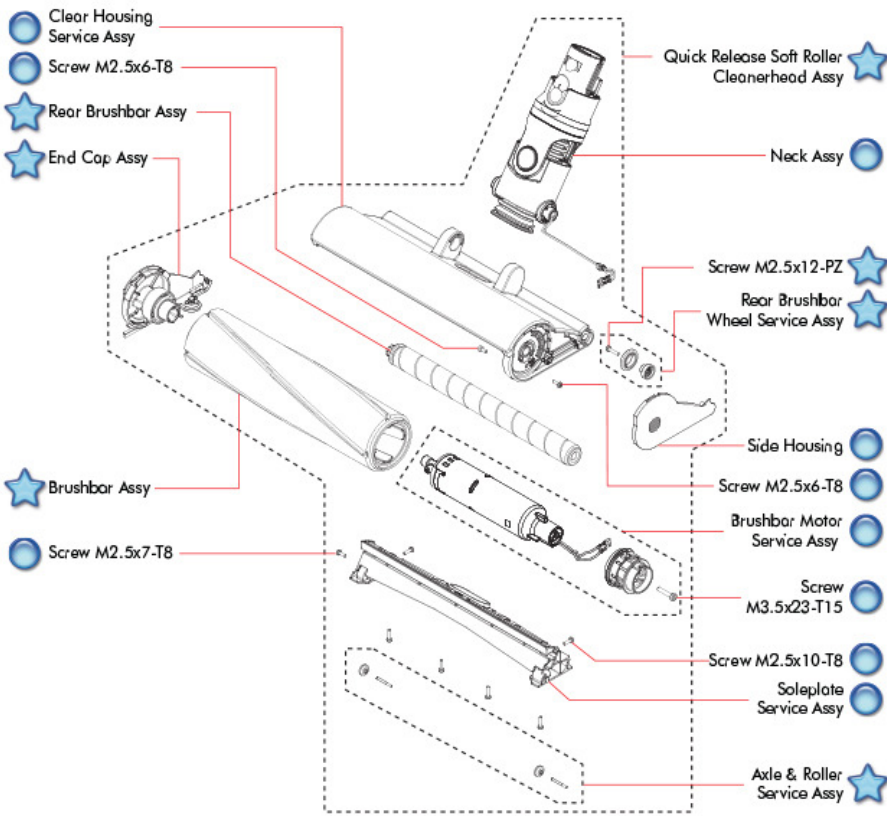

Key to Symbols

Customer Fit Parts	★
Service/Refurb Fit Parts	●

Key to Symbols

Customer Fit Parts	★
Service/Refurb Fit Parts	●

Key to Symbols

- Customer Fit Parts — ★
- Service/Refurb Fit Parts — ●

Key to Symbols	
Customer Fit Parts	★
Service/Refurb Fit Parts	●

Key to Symbols

Customer Fit Parts 

Service/Refurb Fit Parts 

 Quick Release  
Extension Hose

Quick Release Stubborn  
Dirt Brush Assy 

 Quick Release  
Mini Motorhead

Quick Release Wide  
Nozzle Tool Assy 

 Quick Release Mini Soft  
Dusting Brush Assy

Quick Release Up  
Top Adapter Assy 