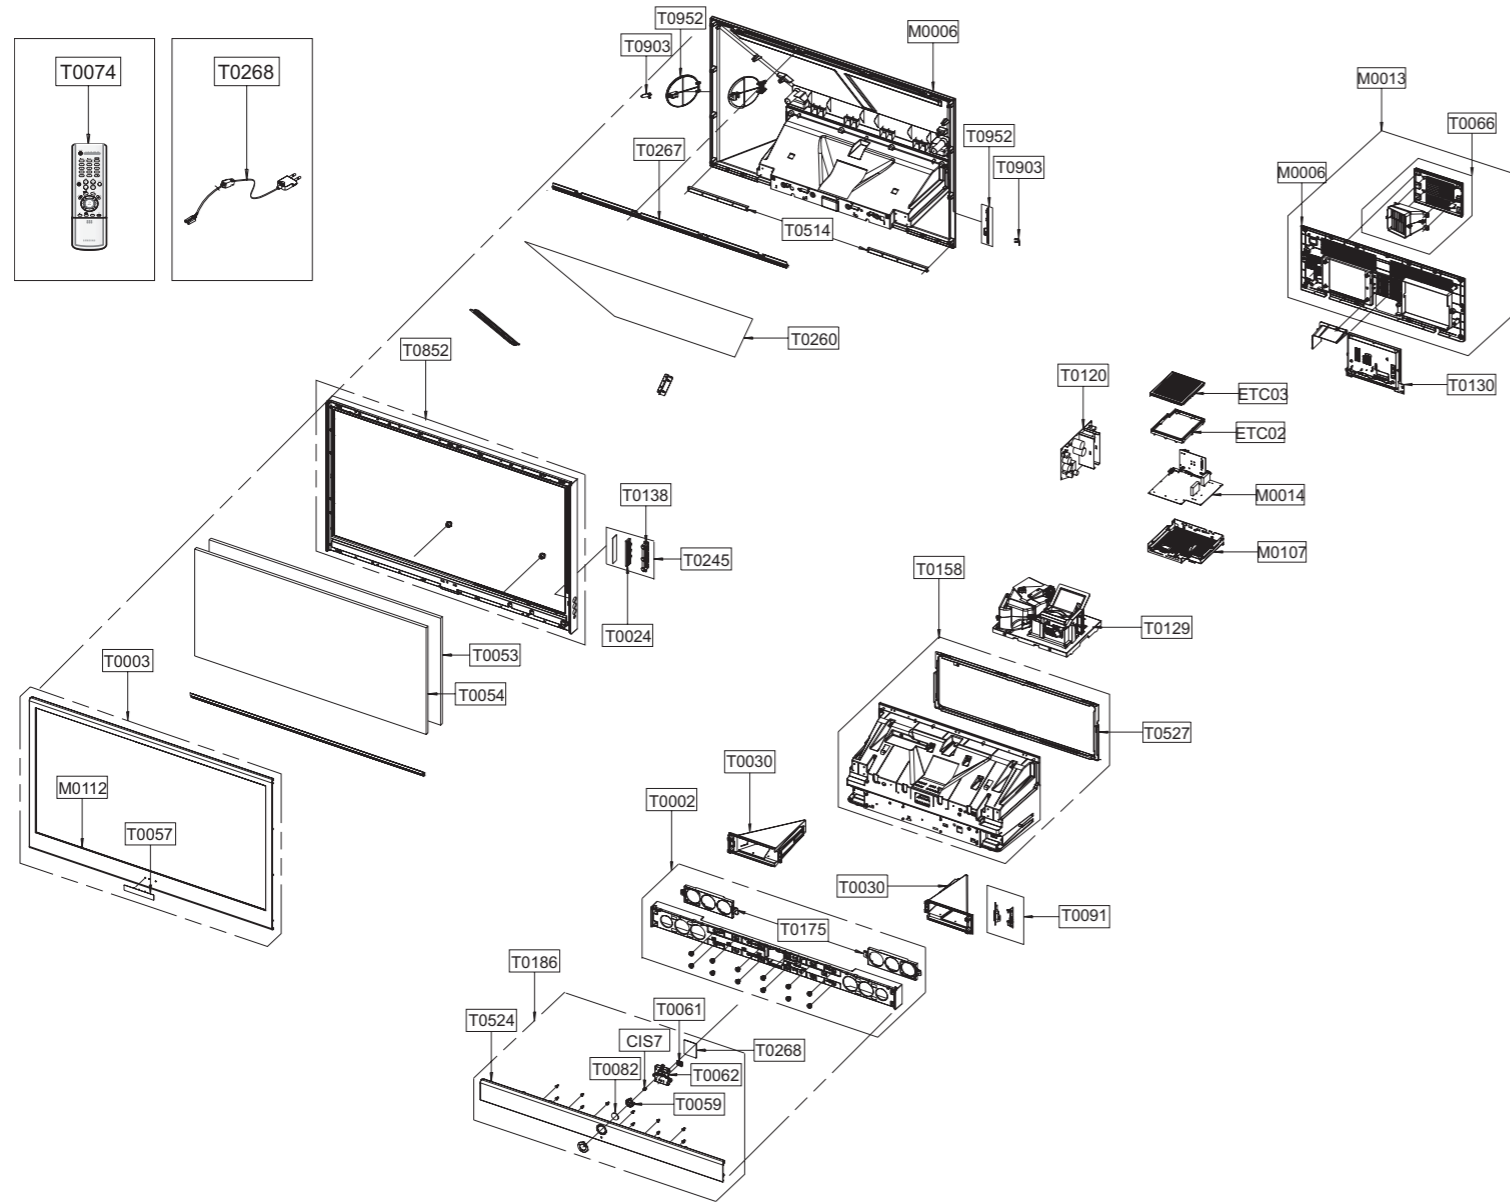

4. Exploded View & Part List

4-1 SP46L6HVX/XEC

You can search for the updated part code through ITSELF web site.
 URL: <http://itself.sec.samsung.co.kr>

Loc.No.	Code No.	Description	Specification	Q'ty	SA/SNA	Remark
CIS7	AA61-60003J	SPRING ETC-CS	-,SUS304,-,OD6,N7,OD6,-,	1	S.N.A	
ETC02	BP63-00644A	SHIELD CASE-BOT	NOBEL,SPTT,T0.5,BOTTOM	1	S.N.A	
ETC03	BP63-00645A	SHIELD CASE, TOP	NOBEL,SPTT,T0.5, TOP	1	S.N.A	
M0006	BP63-00400A	COVER-REAR	46L6,HIPS,HB,GRAY, TOP	1	S.A	
M0006	BP63-00401A	COVER-REAR BOTTOM	50L6,HIPS,V0,GRAY	1	S.N.A	
M0013	BP96-00938C	ASSY COVER P-REAR BOTTOM	L6,HIPS V0,GR50	1	S.A	
M0014	BP94-02254G	ASSY PCB MAIN	EUROPE,M63A,NOBEL,BP41-002	1	S.A	
M0107	BP61-01180A	BRACKET-PCB	NOBEL,SECC,T1.0	1	S.N.A	
M0112	BP63-00398D	COVER-FRONT	46L6,HIPS,HB,BLK,BKN1576,EUP	1	S.N.A	
T0002	BP96-00961B	ASSY COVER P-FRONT BOTTOM	46L6,HIPS,HB,G	1	S.A	
T0003	BP96-00993D	ASSY COVER P-FRONT	46L6,EUP(M62A),HIPS,H	1	S.A	
T0024	BP64-00384B	KNOB-FAMILY	L6,ABS,HB,GRAY,SVM-3012	1	S.N.A	
T0030	BP96-00970B	ASSY COVER P-SIDE	46L6,HIPS,HB,GR503,LEF	1	S.A	
T0030	BP96-00971B	ASSY COVER P-SIDE	46L6,HIPS,HB,GR503,RIG	1	S.A	
T0053	BP67-00240A	SCREEN FRESNEL	HURRICANE,Alkyl Methacryl	1	S.A	
T0054	BP67-00238A	SCREEN LENTI	HURRICANE,Alkylmethacrylate	1	S.A	
T0057	BP64-00177A	BADGE-BRAND	ALL,AL,T1.5,70,11.3,BLK,SILI	1	S.A	
T0059	BP64-00382A	INDICATOR LED	50L3,ABS CLEAR (LG)	1	S.N.A	
T0061	BP64-00385B	WINDOW-REMOCON	L3,L6 Series,ACRYL,MILKY	1	S.N.A	
T0062	BP61-00530A	HOLDER-POWER	50L3,HIPS HB,GRAY	1	S.N.A	
T0066	BP96-00535E	ASSY COVER P-DUCT	L6,HIPS HB,GRY	1	S.A	
T0074	BP59-00102A	REMOCON	NOBEL, TM79,S3C1860XPO-SK71,40,PA	1	S.A	
T0082	BP64-00309E	WINDOW LED	50L3,ACRYL,T2.0,HALF-MIRROR,E	1	S.N.A	
T0091	BP94-02059L	ASSY PCB MISC-AV SIDE	SP46L6HRX/XEC,M62	1	S.A	
T0120	BP94-02141T	ASSY PCB POWER	HURRICANE,M62A,PAL AREA,I	1	S.A	
T0129	BP96-01018B	ASSY ENGINE P-DLP	46L6(L620),PHILIPS 120	1	S.A	
T0130	BP96-01435B	ASSY COVER P-TERMINAL BOARD	M63B,EUP,HIP	1	S.N.A	
T0138	BP64-00383B	KNOB-HOLDER	L6,ABS,HB,GRAY,SVM3012	1	S.N.A	
T0158	BP96-00937B	ASSY COVER P-MAIN	L6,M63A(NOBEL),HIPS, V	1	S.A	
T0175	BP96-01278A	ASSY SPEAKER P	8ohm,L6(DLP)_VE,15W	2	S.A	
T0186	BP96-00964D	ASSY COVER P-GRILLE	46L6,HIPS,HB,GR503,S	1	S.N.A	
T0245	BP94-02140D	ASSY PCB MISC-KEY CONTROL	HLP5063W,L62B,	1	S.A	
T0260	BP67-00095A	MIRROR	MIRROR FRONT 46",GLASS,1005X530X5	1	S.A	
T0267	BP61-00936A	BRACKET-MIRROR TOP	46L6,AL6063 EXTR	1	S.N.A	
T0268	BP94-02140G	ASSY PCB MISC-RMC LED	42 - 67,COMMON	1	S.A	
T0268	3903-000145	CBF-POWER CORD	DT,EU,FP3/YES,U(IEC C13-R	1	S.A	
T0514	BP61-00911A	BRACKET-SUPPORT	46L6,SECC-1,T1.6,NTR,BAC	2	S.N.A	
T0524	BP63-00404A	COVER-GRILLE	46L6,HIPS,HB,GR503,SV012P	1	S.N.A	
T0527	BP61-00908A	BRACKET-COVER	50L6,SECC-1,T1.2,NTR,BOTTO	1	S.N.A	
T0852	BP96-00967D	ASSY COVER P-MIDDLE	46L6,EUP,HIPS HB,GR5	1	S.N.A	
T0903	BP61-00528A	HOLDER-DUST	50L3,HIPS HB,GRAY	2	S.N.A	
T0952	BP63-00294B	COVER DUST-ASSY	L6,HIPS,HB,GRAY	2	S.A	