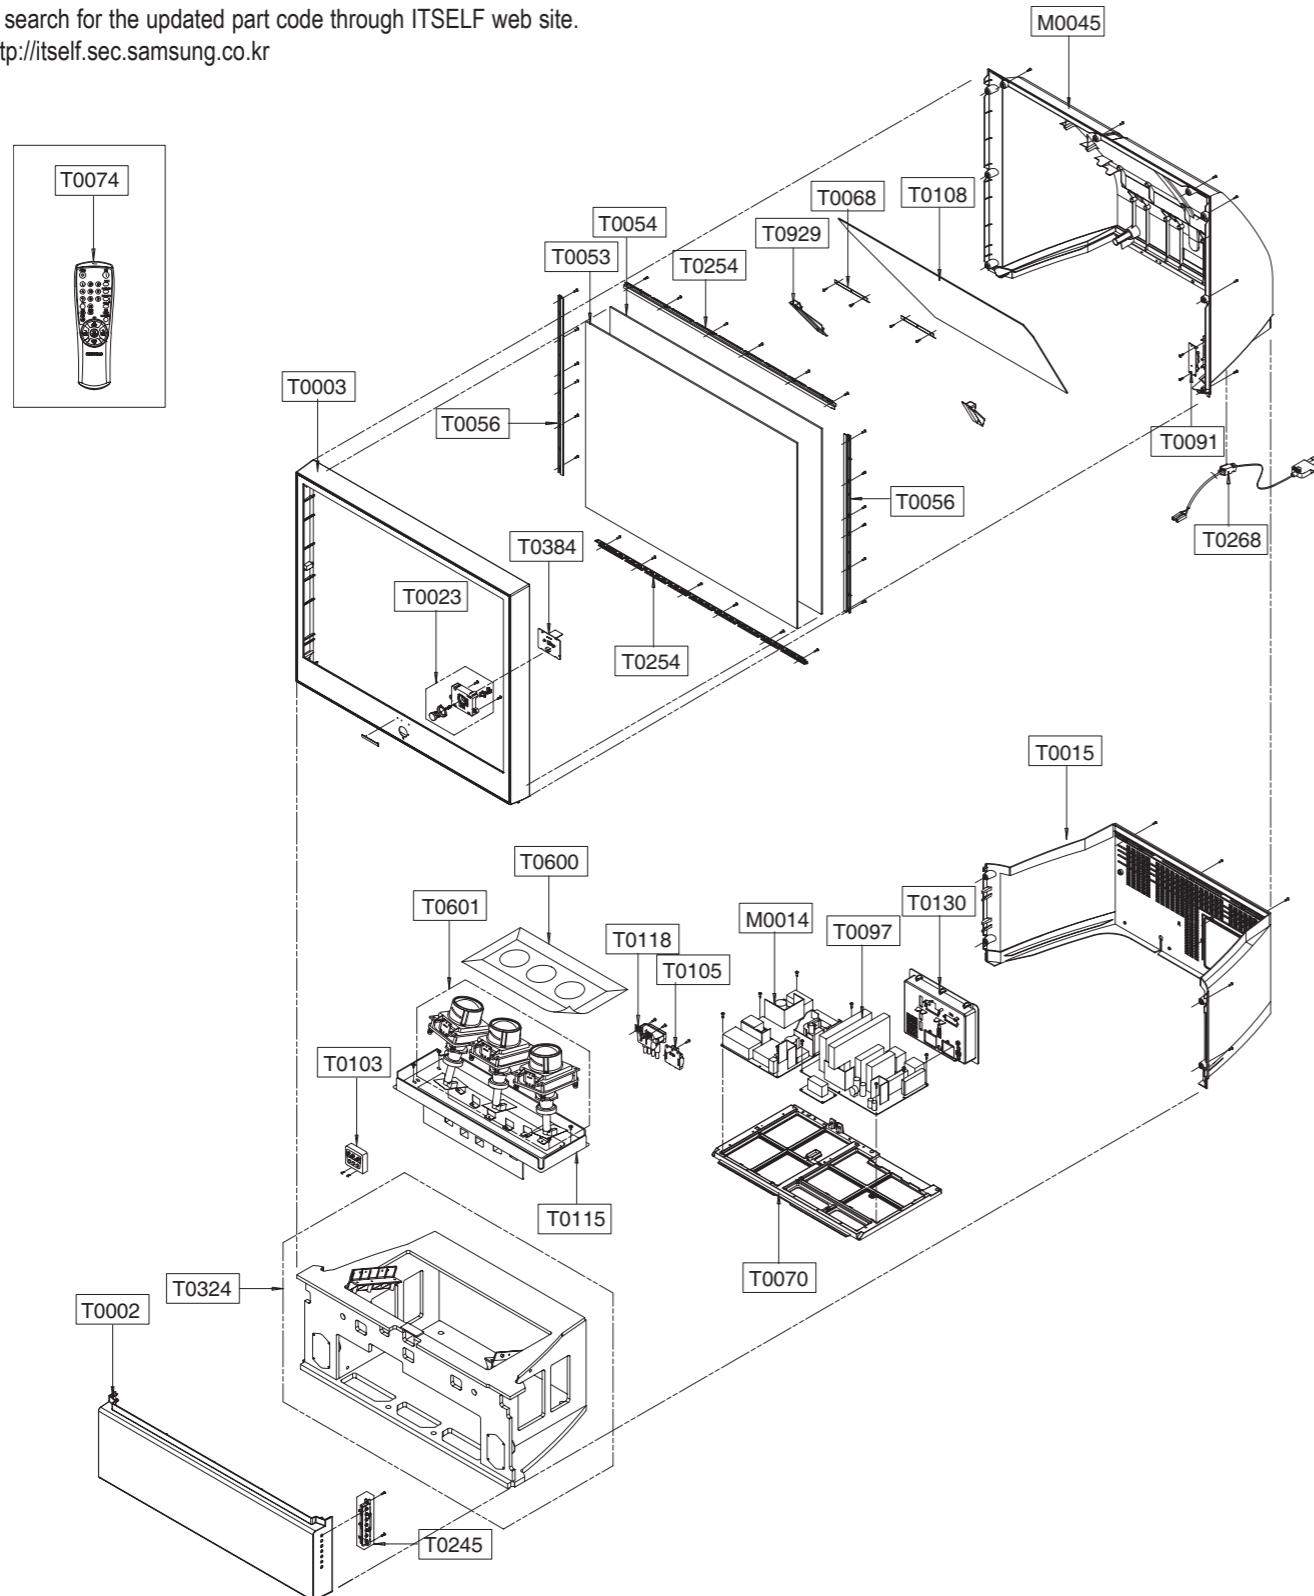

3. Exploded View & Parts List

3-1 SP43R1HL1X/XEC

You can search for the updated part code through ITSELF web site.

URL : <http://itself.sec.samsung.co.kr>

Loc.No	Code No	Description;Specification	Q'ty	S.N.A
M0014	BP94-00756A	ASSY PCB MAIN;EU,OMEGA2	1	
M0045	AA64-02734A	CABINET-BACK, TOP;43T7,HIPS,HB,GR503	1	
T0002	BP96-00897C	ASSY COVER P-FRONT BOTTOM;43R1,EUP,HIPS,	1	
T0003	BP96-00895C	ASSY COVER P-FRONT;43R1,EUP,HIPS,HB,GR50	1	
T0015	AA64-02735B	CABINET-BACK,BOT;43T7,HIPS,HB,GR503	1	
T0023	BP64-00312A	KNOB POWER-ASSY;43T9,ABS,HB,GRY	1	S.N.A
T0053	AA67-00115E	SCREEN FRESNEL;SCREEN FRESNEL,910*692,T=	1	
T0054	BP67-00104C	SCREEN LENTI;43,PMMA,908*690,0.76	1	
T0056	BP61-00110A	BRACKET-SCREEN,RL;43T7,SECC,T1.0,SCREEN	1	S.N.A
T0056	BP61-00110A	BRACKET-SCREEN,RL;43T7,SECC,T1.0,SCREEN	1	S.N.A
T0068	BP61-00008A	BRACKET-MIRROR,ASSY;42W5,SECC,T1.0,AA61-	2	S.N.A
T0070	AA61-01127A	HOLDER-CHASSIS;COMMANDO,HIPS V0,G4309	1	S.N.A
T0074	BP59-00062A	REMOCON;OMEGA,TM76A,Projection,47,L/GRAY	1	
T0091	BP94-01405A	ASSY PCB MISC-A/V SIDE;SP43R1HL1X,J60B	1	S.N.A
T0097	BP94-01431A	ASSY PCB MISC-PWR DEF;J60B,EU	1	
T0103	BP59-00045A	MODULE-FOCUS PACK ASS'Y;SVP-43W6HE,F301-	1	
T0105	BP94-00567A	ASSY PCB MISC-DY JACK;SVP-43W6,CHAMP	1	
T0108	AA67-00205B	MIRROR-BACK;43T7,SSM,795*569*554*(78)	1	
T0115	AA61-00475B	BRACKET-CRT,MAIN;54",SECC,T1.6,-,-,-	1	
T0118	BP26-00004A	TRANS FBT-H/V DISTRIBUTOR;FUW50A002B/FFA	1	
T0130	BP96-00513H	ASSY COVER P-TERMINAL ANT;43Q5,HIPS,V0,B	1	S.N.A
T0245	BP94-01404A	ASSY PCB MISC-KEY CONTROL;SP43R1HL,J60B	1	S.N.A
T0254	BP61-00109A	BRACKET-SCREEN,TB;43T7,SECC,T1.0,SCREEN	1	S.N.A
T0254	BP61-00109A	BRACKET-SCREEN,TB;43T7,SECC,T1.0,SCREEN	1	S.N.A
T0268	AA39-10006X	CBF-POWER CORD;-KKP419C,KLCE-2F,2.286MT	1	
T0324	BP96-00949A	ASSY COVER P-WOOD;43R1,WOOD,SDE8336R(SIL	1	S.N.A
T0384	BP94-01444A	ASSY PCB MISC-PWR CONTROL;SP43R1HL,J60B	1	S.N.A
T0600	AA60-00072C	SPACER-COVER,DUST;43T7,SPONGE 94HF-1,T3.	1	
T0601	BP91-00995A	ASSY PRT;43T8,P59A	1	S.N.A
T0929	BP61-00300A	HOLDER-MIRROR R ASSY;43T8,HIPS,HB,BLK	1	S.N.A