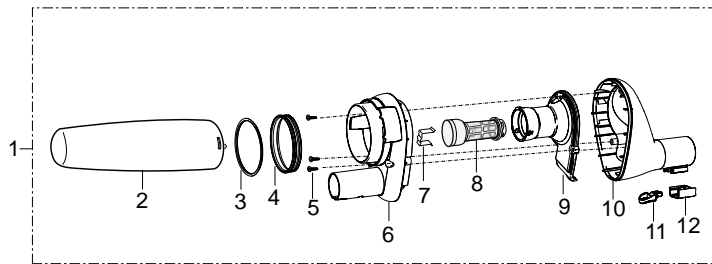

* A/S= ● : Service Available

- Brush Parts List

Location No.	Code No.	Description	Specification	Q'ty	A/S	Remarks
1	DJ67-00216A	BRUSH ASSY	ASSY,DEEP GRY,WIDE/EXPORT	1	●	
2	DJ97-00064A	ASSY PIPE C/BRUSH	WIDE-BRUSH/EXPORT	1	●	
2-1	DJ62-00043A	PIPE-C/BRUSH	ABS,DEEP GRY	1		
2-2	DJ61-00138A	HOLDER-CONNECTOR	POM,NTR,D49,SLIM MAGIC	1		
3	DJ63-00091E	COVER-HOLDER	ABS,PARQUET	1		
4	DJ63-00090C	COVER BRUSH	ABS,PARQUET	1		
5	DJ72-00284B	BAND BRUSH	PE,DEEP GRY,WI	1		
6	DJ61-00186B	BODY BRUSH	ABS,DEEP GRY	1		
7	DJ61-00187B	HOLDER-SPACER	PP,DEEP GRY	1		
8	DJ67-00083A	BRUSH-SHUTTER	URETHAN,NTR	2		
9	DJ63-70117A	SPACER-BRUSH	ABS+WOOL,L88,T3,W7.8	1		
10	DJ66-00078A	ROLLER-BRUSH ASSY	D18,LIGHT GRY	4		
11	DJ66-00103A	SHAFT-ROLLER B	NYLON,L26,OD4	4		
12	6002-000553	SCREW-TAPPING	PH,+,2S,M4,L12,ZPC(BLK)	8		

※ A/S=● : Service Available

4. Exploded Views and Parts List

4-4 Assembly-Pipe

- Pipe Parts List

Location No.	Code No.	Description	Specification	Q'ty	A/S	Remarks
1	DJ62-00082B	PIPE-T/STEEL ASSY	STEEL,ID33,OD34,L890,BUCKLE TYPE	1	●	

※ A/S=● : Service Available

4-5 Assembly-Cyclone

- Cyclone Parts List

Location No.	Code No.	Description	Specification	Q'ty	A/S	Remarks
1	DJ61-00445A	CASE-CYCLONE ASSY	DEEP GRY,BUCKLE-TYPE	1	●	
2	DJ61-00385A	CASE-CYCLONE	PC,NTR	1	●	
3	DJ62-00084A	SEAL-CYCLONE	PVC,BUCKLE TYPE	1		
4	DJ61-00446A	HOLDER-SEAL	ABS,DEEP GRY,BUCKLE TYPE	1		
5	6002-000553	SCREW-TAPPING	PH,+,2S,M4,L12	3		
6	DJ61-00436A	CASE-CYCLONE LOW	ABS,DEEP GRY	1		
7	DJ61-00031A	SPRING ETC-PLATE	SUS,W6.4,L31,T0.3	1		
8	DJ64-00219A	GRILLE-CYCLONE LOW	ABS,ROYAL BLUE,MESH	1		
9	DJ64-00220A	GRILLE-CYCLONE UP	ABS,DEEP GRY	1		
10	DJ61-00435A	CASE-CYCLONE UP	ABS,DEEP GRY	1		
11	DJ64-00217A	KNOB-PIPE	ABS,DEEP GRY	1		
12	DJ67-00263A	CAP-KNOB	ABS	1		