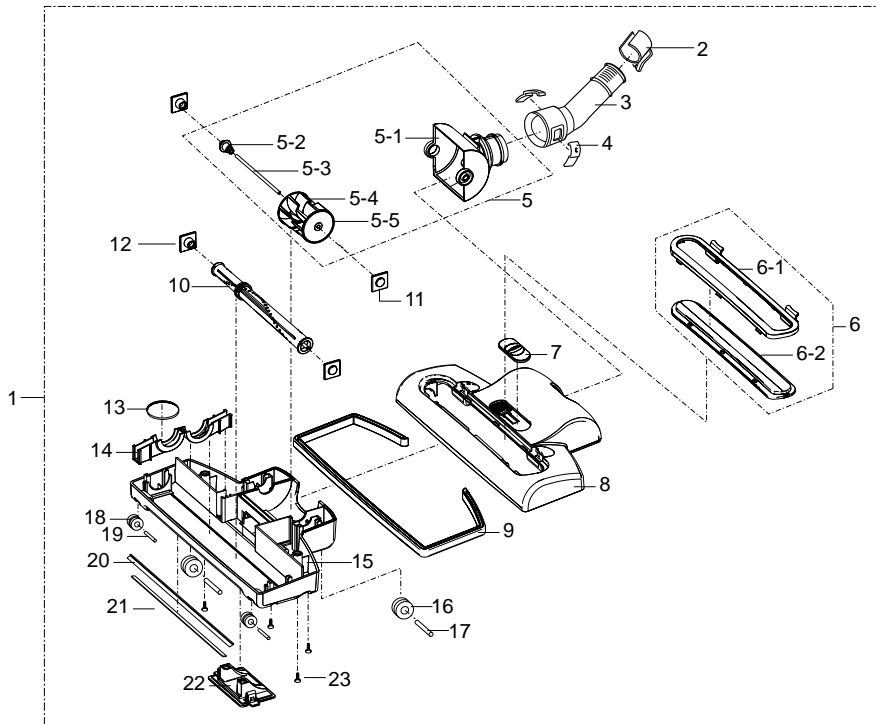

4-3 Assembly-Brush

- Brush Parts List

Location No.	Code No.	Description	Specification	Q'ty	A/S	Remarks
1	DJ67-00212A	BRUSH-TURBO ASSY	TURBO BRUSH	1	●	
2	DJ61-00161A	HANGER-BRUSH	ABS,DEEP GRY	1	●	
3	DJ62-00020A	PIPE-C/BRUSH	ABS,DEEP GRY	1	●	
4	DJ61-20118P	GUIDE-KEY	NYLON,DEEP GRY	2	●	
5	DJ67-00211A	FAN-TURBINE ASSY	ASSY,TURBO BRUSH	1	●	
5-1	DJ61-00264A	NECK BRUSH	ABS,TURBO-BRUSH	1		
5-2	DJ66-00126A	PULLEY-SHAFT TURBINE	TURBO BRUSH,PC	1		
5-3	DJ66-00131A	SHAFT-TURBINE	SM45C,L114	1		
5-4	DJ67-00209A	FAN-TURBINE R	TURBO,PP COMPLEX	1		
5-5	DJ67-00210A	FAN-TURBINE L	TURBO,PP COMPLEX	1		
6	DJ64-00152A	WINDOW-BRUSH ASSY	ASSY,TURBO	1	●	
6-1	DJ61-00265A	FRAME-WINDOW	ABS,W38,L242	1		
6-2	DJ64-00151A	WINDOW-BRUSH	ABS/TRANSPARENT	1		
7	DJ61-00262A	GUIDE AIR	TURBO BRUSH,ABS	1		
8	DJ63-00151A	COVER BRUSH	ABS,DEEP GRY	1	●	
9	DJ72-00288A	BAND BRUSH	LDPE,DEEP GRY	1	●	
10	DJ66-00128A	DRUM BRUSH-ASSY	ASSY,BLK	1	●	
11	DJ61-00267A	FIXER-SHAFT ASSY	ASSY,TURBO BRUSH	2	●	
12	DJ61-00267B	FIXER-SHAFT ASSY	FE+PC,TURBO BRUSH	2	●	
13	DJ61-00260A	FIXER-SHAFT	TURBO,PC,BEARING	1		
14	DJ63-00149A	COVER-BELT	TURBO BRUSH,PP	1	●	
15	DJ61-00263A	BODY BRUSH	ABS,DEEP GRY	1	●	
16	DJ66-70100C	ROLLER-BACK ASSY	POM+PVC,LIGHT GRY	2	●	
17	DJ70-30110A	SHAFT-ROLLER B	MSWR,L26,OD4	2		
18	DJ66-70163C	ROLLER-FRONT ASSY	POM+PVC,LIGHT GRY	2	●	
19	DJ70-30111A	SHAFT-ROLLER F	MSWR,L20.5,OD4	2		
20	DJ67-60118J	BRUSH-NOZZLE	ABS+URETHAN,BLK	1	●	
21	DJ60-00006A	SPACER-BRUSH B	ABS+WOO, L219.7/L228.9	1		
22	DJ63-00150A	COVER-AIR	TURBO BRUSH,PC	1	●	
	DJ63-00171A		ABS,TURBO BRUSH			
23	6002-000553	SCREW-TAPPING	PH,+,2S,M4,L12	4		

※ A/S= ● : Service Available