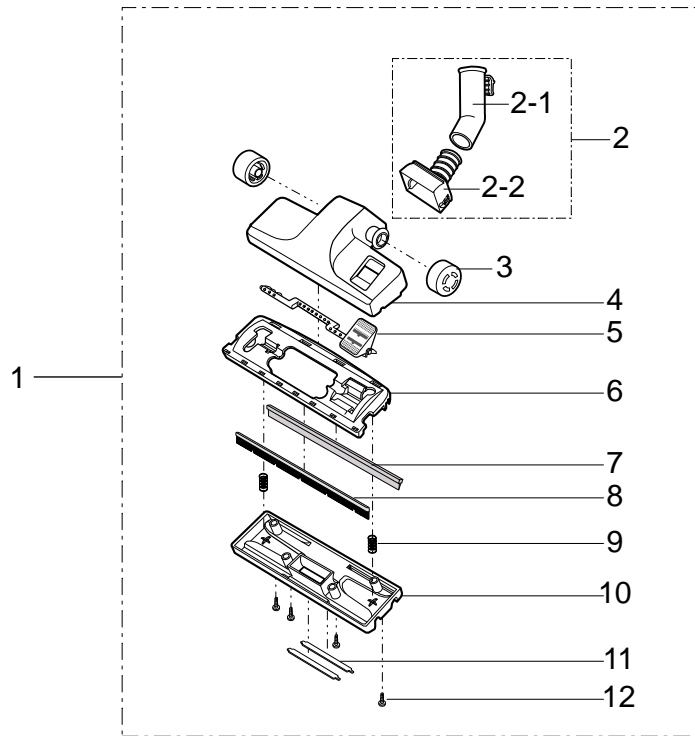

4. Exploded Views and Parts List

- Brush Parts List

Location No.	Code No.	Description	Specification	Q'ty	A/S	Remarks
1	DJ67-00138C	BRUSH ASSY	ASSY,DEEP GRY,NB-201	1	●	
2	DJ93-10122A	ASSY-PIPE C/BRUSH	NB300,DEEP GRY	1	●	
2-1	DJ67-50199A	PIPE-C/BRUSH	PP,DEEP GRY	1		
2-2	DJ61-60115A	NECK-HOLDER	PP,DEEP GRY	1		
3	DJ66-70223A	WHEEL-BRUSH ASSY	PVC+PC,DEEP GRY+BLK	2	●	
4	DJ72-30310A	COVER-BRUSH	PP,DEEP GRY,J640	1	●	
5	DJ66-50150A	LEVER-FOOT	ABS,DEEP GRY,HG-0760	1	●	
6	DJ67-20161A	BASE-BRUSH	ABS,DEEP GRY,HG-0760	1	●	
7	DJ67-00058A	BRUSH-NOZZLE	URETHAN,BLK,NB300,MOULD	1		
8	DJ67-10187A	HOLDER-BRUSH	SECC1-P+NYLON,BLK	1	●	
9	DJ61-70179A	SPRING-BRUSH	HSWR,PI0.8,D14,L25,BLUIING	2		
10	DJ72-00179A	BODY BRUSH	PP,DEEP GRY,NB200	1	●	
11	DJ63-70117A	SPACER-BRUSH	ABS+WOOL,T3,W7.8,L88	2	●	
12	6003-001050	SCREW-TAPTITE	PH,+2S,M4,L16,BLK,SWRCH18	4		

* A/S= ● : Service Available