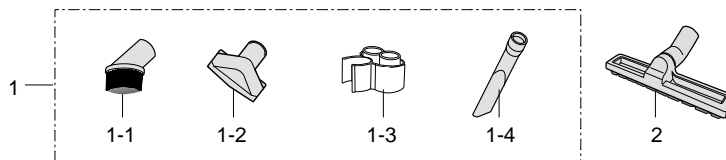

4-6 Assembly-Accessory

- Accessory Parts List

Location No.	Code No.	Description	Specification	Q'ty	A/S	Remarks
1	DJ99-00030A	ASSY-ACCESSORY	DUSTING+GAP+UPHOL	1		
	DJ99-00030B		DUSTING+GAP+UPHOL			
1-1	DJ67-60149D	BRUSH DUSTING-ASSY	PP,DEEP GRY	1	●	
1-2	DJ67-00112C	BRUSH-UPHO ASSY	ASSY,DEEP GRY	1	●	
1-3	DJ61-00254A	HOLDER-ACCESSORY	ABS,L88.5,DEEP GRY	1	●	
	DJ61-00258A	HOLDER-ACCESSORY H	ABS,L50,DEEP GRY			
1-4	DJ67-50153C	PIPE-CREVICE	PP,DEEP GRY,L195	1	●	
2	DJ67-00204A	BRUSH-HARD FLOOR	PP+ABS,DEEP GRY	1	●	

※ A/S=● : Service Available