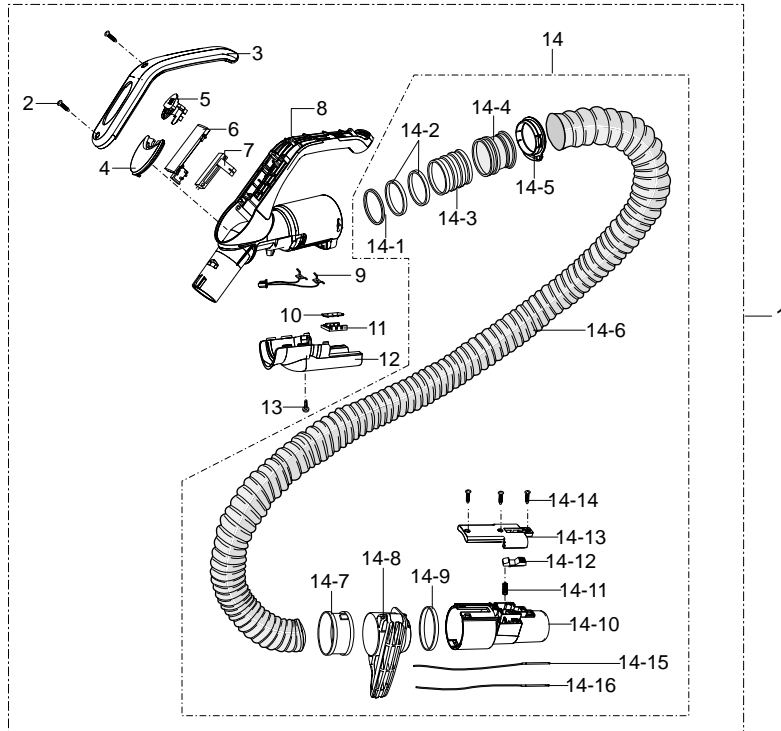

4-2 Assembly-Hose

- Assembly-Hose Parts List

Location No.	Code No.	Description	Specification	Q'ty	A/S	Remarks
1	DJ67-00215D	HOSE-ASSY	L1700,DEEP GRY,2WIRE,HANDLE CARRY	1	●	
2	6003-001050	SCREW-TAPTITE	PH,+,2S,M4,L16,BLK	2		
3	DJ63-00142C	COVER-H/GRIP	ABS,DEEP GRY	1		
4	DJ67-00206A	CAP H/GRIP	ABS,PLATNUM SIL	1		
5	DJ64-00150A	KNOB-SLIDE	PC	1	●	
6	DJ64-00149A	PANEL SLIDE	ABS,NTR GRY	1		
7	2102-001022	VR-SLIDE	50KOHM,10%,1/5W,TOP	1		
8	DJ61-00256A	BODY H/GRIP	ABS,DEEP GRY	1	●	
9	DJ39-00035B	WIRE HARNESS-T/CLAMPERUL	CLAMPERUL 1007 #22	1		
10	DJ72-00198A	COVER TERMINAL-UP	PP	1		
11	DJ72-00199A	COVER TERMINAL-LOW	PP	1		
12	DJ63-00141A	COVER-R/TERMINAL	ABS,DEEP GRY	1	●	
13	6002-000534	SCREW-TAPPING	PH,+,2S,M3,L8,ZPC(BLK)	1		
14	DJ67-00161E	HOSE-ASSY SUB	L1700,DEEP GRY	1	●	
14-1	DJ62-00054A	SEAL-HOLDER	NBR,BLK,T3.6,PI51.5	1		
14-2	DJ71-00009A	TERMINAL-RING	C5101P-1/2H,T0.3	2		
14-3	DJ61-00266A	HOLDER-TERMINAL	PP(51101SW),NTR	1		
14-4	DJ61-00249A	HOLDER-HOSE	ABS,NTR,3WIRE	1		
14-5	DJ67-00231B	CAP-HANDLE	ABS,DEEP GRY	1		
14-6	DJ67-00222A	HOSE WIRE	PVC,L1700,DEEP GRY	1		
14-7	DJ61-00246A	HOLDER-HOSE C	ABS,NTR,2WIRE/INSERT	1		
14-8	DJ64-00093B	CAP-H/CARRY	ABS,DEEP GRY	1		
14-9	DJ62-00045A	SEAL-CLAMPER	ABS+FOAM,BLK,T1.5	1		
14-10	DJ61-00248A	BODY CLAMPER	ABS,DEEP GRY	1	●	
14-11	DJ61-70130A	SPRING ETC-CLAMPER	HSWR,PI0.7,L15,L15,D4	1		
14-12	DJ64-10111G	KNOB-CLAMPER	ABS,DEEP GRY	1	●	
14-13	DJ63-00145A	COVER-CLAMPER	ABS,DEEP GRY	1		
14-14	6002-000534	SCREW-TAPPING	PH,+,2S,M3,L8,ZPC(BLK)	3		
14-15	DJ71-20105K	PIN-PLUG ASSY	C3712BE-F,OD2.3,L90,GRY	1		
14-16	DJ71-20105H	PIN-PLUG ASSY	C3712BE-F,OD2.3,L90,YEL	1		

* A/S= ● : Service Available