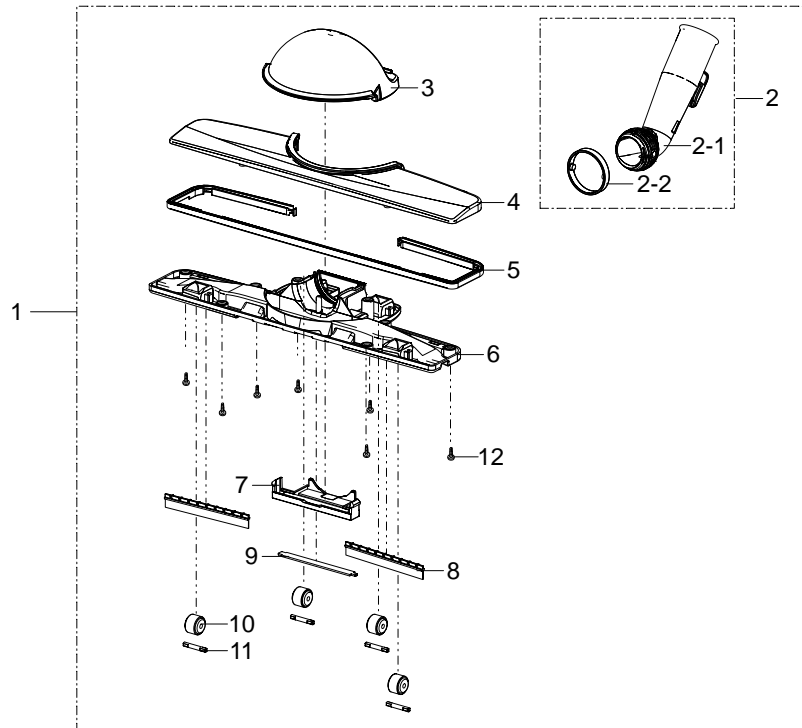

* A/S=● : Service Available

4. Exploded Views and Parts List

- Brush Parts List

Location No.	Code No.	Description	Specification	Q'ty	A/S	Remarks
1	DJ67-00138C	BRUSH ASSY	ASSY,DEEP GRY,NB-201	1	●	
2	DJ93-10122A	ASSY-PIPE C/BRUSH	NB300,DEEP GRY	1	●	
2-1	DJ67-50199A	PIPE-C/BRUSH	PP,DEEP GRY	1		
2-2	DJ61-60115A	NECK-HOLDER	PP,DEEP GRY	1		
3	DJ66-70223A	WHEEL-BRUSH ASSY	PVC+PC,DEEP GRY+BLK	2	●	
4	DJ72-30310A	COVER-BRUSH	PP,DEEP GRY,J640	1	●	
5	DJ66-50150A	LEVER-FOOT	ABS,DEEP GRY,HG-0760	1	●	
6	DJ67-20161A	BASE-BRUSH	ABS,DEEP GRY,HG-0760	1	●	
7	DJ67-00058A	BRUSH-NOZZLE	URETHAN,BLK,NB300,MOULD	1		
8	DJ67-10187A	HOLDER-BRUSH	SECC1-P+NYLON,BLK	1	●	
9	DJ61-70179A	SPRING-BRUSH	HSWR,PI0.8,D14,L25,BLUIING	2		
10	DJ72-00179A	BODY BRUSH	PP,DEEP GRY,NB200	1	●	
11	DJ63-70117A	SPACER-BRUSH	ABS+WOOL,T3,W7.8,L88	2	●	
12	6003-001050	SCREW-TAPTITE	PH,+2S,M4,L16,BLK,SWRCH18	4		

* A/S= ● : Service Available

- Brush Parts List

Location No.	Code No.	Description	Specification	Q'ty	A/S	Remarks
1	DJ67-00216A	BRUSH ASSY	ASSY,DEEP GRY,WIDE/EXPORT	1	●	
2	DJ97-00064A	ASSY PIPE C/BRUSH	WIDE-BRUSH/EXPORT	1	●	
2-1	DJ62-00043A	PIPE-C/BRUSH	ABS,DEEP GRY	1		
2-2	DJ61-00138A	HOLDER-CONNECTOR	POM,NTR,D49,SLIM MAGIC	1		
3	DJ63-00091E	COVER-HOLDER	ABS,PARQUET	1		
4	DJ63-00090C	COVER BRUSH	ABS,PARQUET	1		
5	DJ72-00284B	BAND BRUSH	PE,DEEP GRY,WI	1		
6	DJ61-00186B	BODY BRUSH	ABS,DEEP GRY	1		
7	DJ61-00187B	HOLDER-SPACER	PP,DEEP GRY	1		
8	DJ67-00083A	BRUSH-SHUTTER	URETHAN,NTR	2		
9	DJ63-70117A	SPACER-BRUSH	ABS+WOOL,L88,T3,W7.8	1		
10	DJ66-00078A	ROLLER-BRUSH ASSY	D18,LIGHT GRY	4		
11	DJ66-00103A	SHAFT-ROLLER B	NYLON,L26,OD4	4		
12	6002-000553	SCREW-TAPPING	PH,+,2S,M4,L12,ZPC(BLK)	8		