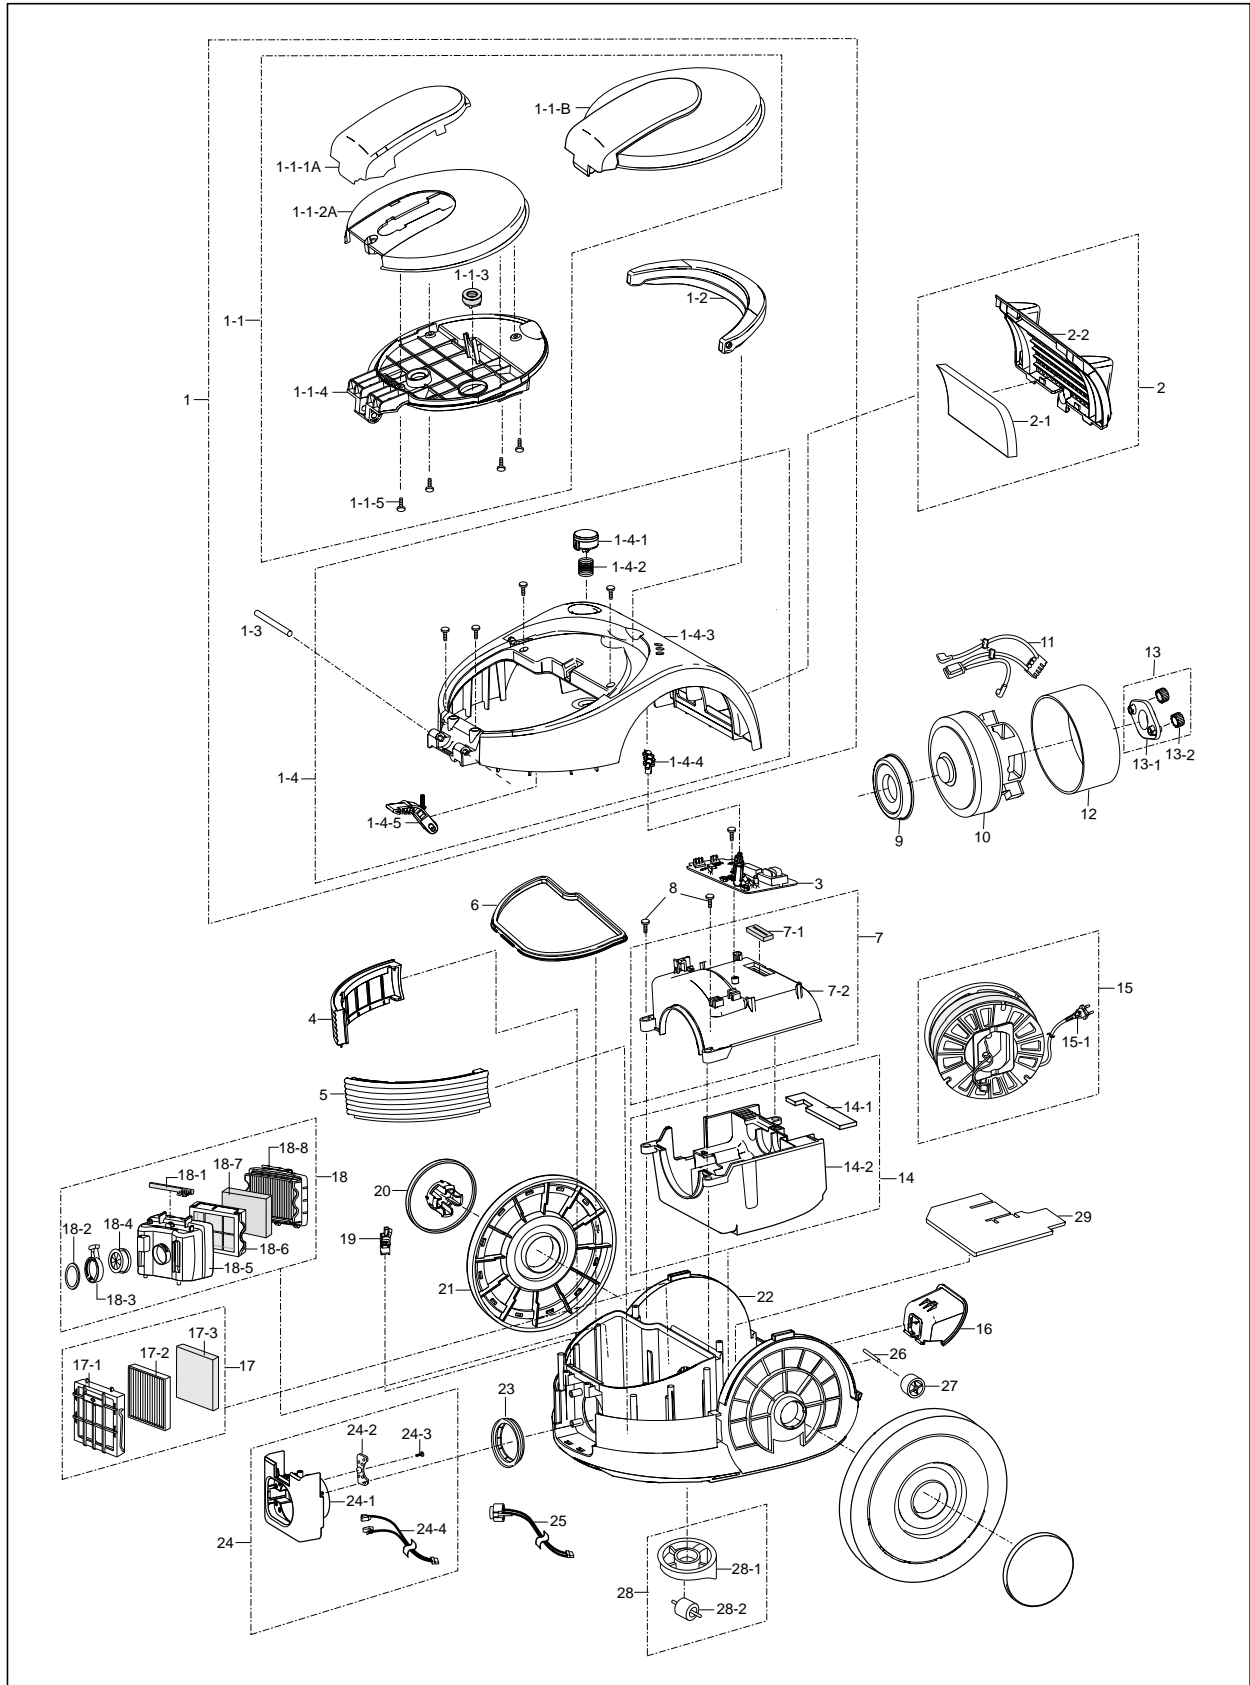

4. Exploded Views and Parts List

4-1 Assembly- Body

4. Exploded Views and Parts List

- Body Parts List

Location No.	Code No.	Description	Specification	Q'ty	A/S	Remarks
1	DJ63-00156D	COVER-MID ASSY	ROYAL BLUE+PLATINUM SIL	1	●	
	DJ63-00156E		ROYAL BLUE+REAL AL			
1-1	DJ63-00157D	COVER DUST ASSY	ABS+WHT,NTR GRY+PLATINUM SIL(SPRAY)	1	●	
	DJ63-00157G		REAL AL,INSERT			
1-1-1A	DJ67-00200A	CAP-COVER	ABS,DEEP GRY	1		
1-1-2A	DJ63-00116C	COVER DUST	ABS,CIS WHT,PL ATINUM SIL	1		
1-1-B	DJ63-00160A	COVER DUST-SUB	SUB GRY,AL INSERT	1		
1-1-3	DJ66-60134A	DAMPER-ASSY	ABS+PVC,BLK+BLK	1	●	
1-1-4	DJ63-00117A	COVER DUST-LOW	PP,DEEP GRY	1		
1-1-5	6002-000553	SCREW-TAPPING	PH,+,2S,M4,L12,ZPC(BLK)	4		
1-2	DJ64-00153A	HANDLE ASSY	SUB GRY	1	●	
1-3	DJ70-30141B	SHAFT WHEEL	MSWR(ZPC),L73,PI6	1		
1-4	DJ61-00274C	BODY MID ASSY	ROYAL BLUE,EXPORT	1	●	
1-4-1	DJ64-00143B	BUTTON-C/REEL	ABS,CIS WHT,PLATI SIL COATING	1		
1-4-2	DJ61-00079B	SPRING ETC-BUTTON C/REEL	HSWR	1		
1-4-3	DJ61-00218C	BODY MID	PP,ROYAL BLUE,EXPORT			
1-4-4	DJ63-00118A	COVER-LED	PC	1		
1-4-5	DJ66-00146A	LEVER BRAKE ASSY	-	1	●	
2	DJ64-00155A	GRILLE BACK ASSY	ROYAL BLUE,EXPORT	1	●	
2-1	DJ63-00022E	FILTER OUTLET	URETHAN POHM,T3,W68,L158,BLK	1	●	
2-2	DJ64-00142B	GRILLE BACK	PP,ROYAL BLUE	1	●	
3	DJ41-00070B	PBA MAIN	FR1,W67XL139,EXPORT,NON HAMONIC	1	●	
4	DJ72-00287A	BAND BODY-L	PVC,SUB GRY	1	●	
5	DJ72-00286A	BAND BODY-R	PVC,SUB GRY	1	●	
6	DJ69-00101A	PACKING-DUST	PVC,BLK	1		
7	DJ61-00276A	CASE-UP ASSY	PP,NTR	1	●	
7-1	DJ63-50112A	SPONGE-H/SINK	T5,W14,L44	1		
7-2	DJ61-00217A	CASE MOTOR-UP	PP,NTR	1		
8	6003-001050	SCREW-TAPTITE	PH,+,2S,M4,L16,BLK	2		
9	DJ73-00004A	CUSHION-MOTOR F	VC-7414V,NR FOAM,BLK	1	●	
10	DJ31-00007D	MOTOR-FAN AC	VCM-K50,60HZ	1	●	
11	DJ39-20260K	HARNESS MOTOR	UL1569,L280/L280/L80	1	●	
12	DJ63-50138C	SPONGE-MOTOR	SPONGE,T6,W65,L365,BLK	1	●	
13	DJ61-00012B	SUPPORT-MOTOR ASSY	PP+PVC	1	●	
13-1	DJ61-00006A	SUPPORT-MOTOR	PP	1	●	
13-2	DJ73-00008A	CUSHION-RING	PVC,T10.5,ID8,OD18,BLK	2		
14	DJ61-00286A	CASE-LOW ASSY	ASSY	1	●	
14-1	DJ63-00164A	ABSORBER-UP	POLY URETHAN PHOM,T3	1		
14-2	DJ61-00216A	CASE MOTOR-LOW	PP,NTR	1	●	
15	DJ67-00164K	CORD REEL ASSY	CP2,4.0,0.75mm²,L6100,BLK	1	●	
15-1	DJ39-10004A	POWER CORD	230V,6A,L6100,0.75mm²	1	●	
16	DJ63-00115B	GUARD CORD	POM,DEEP GRY	1		
17	DJ72-00149D	GRILLE FILTER ASSY	PP+HEPA,EUTO YELLOW	1	●	
17-1	DJ72-00105B	GRILLE-FRONT	PP,EURO YELLOW	1	●	
17-3	DJ63-00029A	FILTER-INSERT	PP+GSB-110,14,L110,W110,WHT	1	●	
17-2	DJ63-40172B	FILTER GRILLE	PP+WOOOL,T1.5,W105,L105,BLK	1	●	
18	DJ61-00417A	CASE-BASKET ASSY	ABS,TRP,LIGHT-DUSK/CT-0510	1	●	
18-1	DJ67-00233A	BRUSH-FILTER	PP,EURO YEL,BAG FREE	1	●	
18-2	DJ62-00059A	SEAL-CASE	NBR50,BLK	1		
18-3	DJ60-00007A	SPACER-CASE	PP,ROYAL BLUE	1		
18-4	DJ66-00148A	LEVER-CASE	ABS,EURO YEL	1	●	
18-5	DJ61-00386A	BODY-CASE	ABS	1	●	
18-6	DJ61-00387A	CASE-SPONGE	NYLON,LIGHT BLUE(534C)	1		
18-7	DJ72-00291A	SPONGE-CASE	PE-FORM,T20,W80,L145,GRN	1	●	
18-8	DJ64-00206A	GRILLE-CASE ASSY	ABS,BLUE		●	
19	DJ66-00051A	LEVER-SAFETY ASSY	ASSY	1	●	

* A/S= ● : Service Available