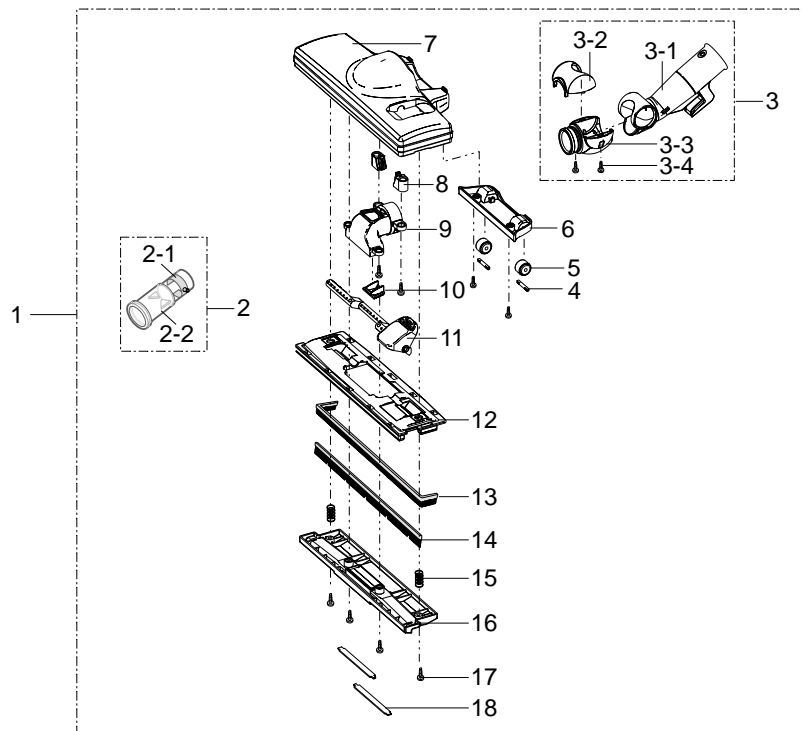

- Brush Parts List

Location No.	Code No.	Description	Specification	Q'ty	A/S	Remarks
1	DJ67-00167C	BRUSH ASSY	DEEP GRY,DEEP BLUE,NB400	1	●	
2	DJ63-00063C	GUARD-PIPE ASSY	PC,TRP/DEEP BLUE,NB400	1	●	
2-1	DJ70-50104A	RING-CONNECTOR ASSY	MSWR10+STS301	1	●	
2-2	DJ72-00213B	GUARD-PIPE	PC,DEEP BLU/TRP	1		
3	DJ97-00049A	ASSY PIPE C/BRUSH	DEEP GRY/NB400/MAGIC	1	●	
3-1	DJ67-00119A	PIPE-C/BRUSH	PP,DEEP GRY,SMART BRUSH	1	●	
3-2	DJ72-00212A	COVER-NECK	ABS,DEEP GRY,SMART BRUSH	1	●	
3-3	DJ72-00211A	BODY-NECK	ABS,DEEP GRY,SMART BRUSH	1	●	
3-4	6002-000622	SCREW-TAPPING	PH,+,2S,M3,L10	2		
4	DJ70-30110A	SHAFT-ROLLER B	MSWR,L26,OD4	2		
5	DJ66-00078A	ROLLER-BRUSH ASSY	ASSY,D18,LIGHT GRY	2		
6	DJ61-00139A	HOLDER-ROLLER	PP,DEEP GRY	1		
7	DJ72-00208A	COVER BRUSH	PP,DEEP GRY	1	●	
8	DJ61-00106A	HOLDER-NECK	ABS,DEEP GRY	2		
9	DJ61-00105A	GUIDE AIR	ABS,DEEP GRY	1	●	
10	DJ67-00173A	CAP-AIR	ABS,DEEP GRY	1		
11	DJ66-00060A	LEVER-FOOT	ABS,DEEP GRY,NB400	1		
12	DJ67-00120A	BASE BRUSH	ABS,DEEP GRY	1	●	
13	DJ61-00158A	HOLDER-BRUSH B	SECC1-P+NYLON	1		
14	DJ61-00155A	HOLDER-BRUSH	SECC1-P+NYLON	1		
15	DJ61-70179A	SPRING ETC-BRUSH	HSWR	2		
16	DJ72-00207A	BODY BRUSH	POM,DEEP GRY	1	●	
17	6003-001050	SCREW-TAPTITE	PH,+,2S,M4,L16,BLK	8		
18	DJ63-70117A	SPACER-BRUSH	ABS+WOO L,L88,T3,W7.8	2	●	

* A/S=● : Service Available