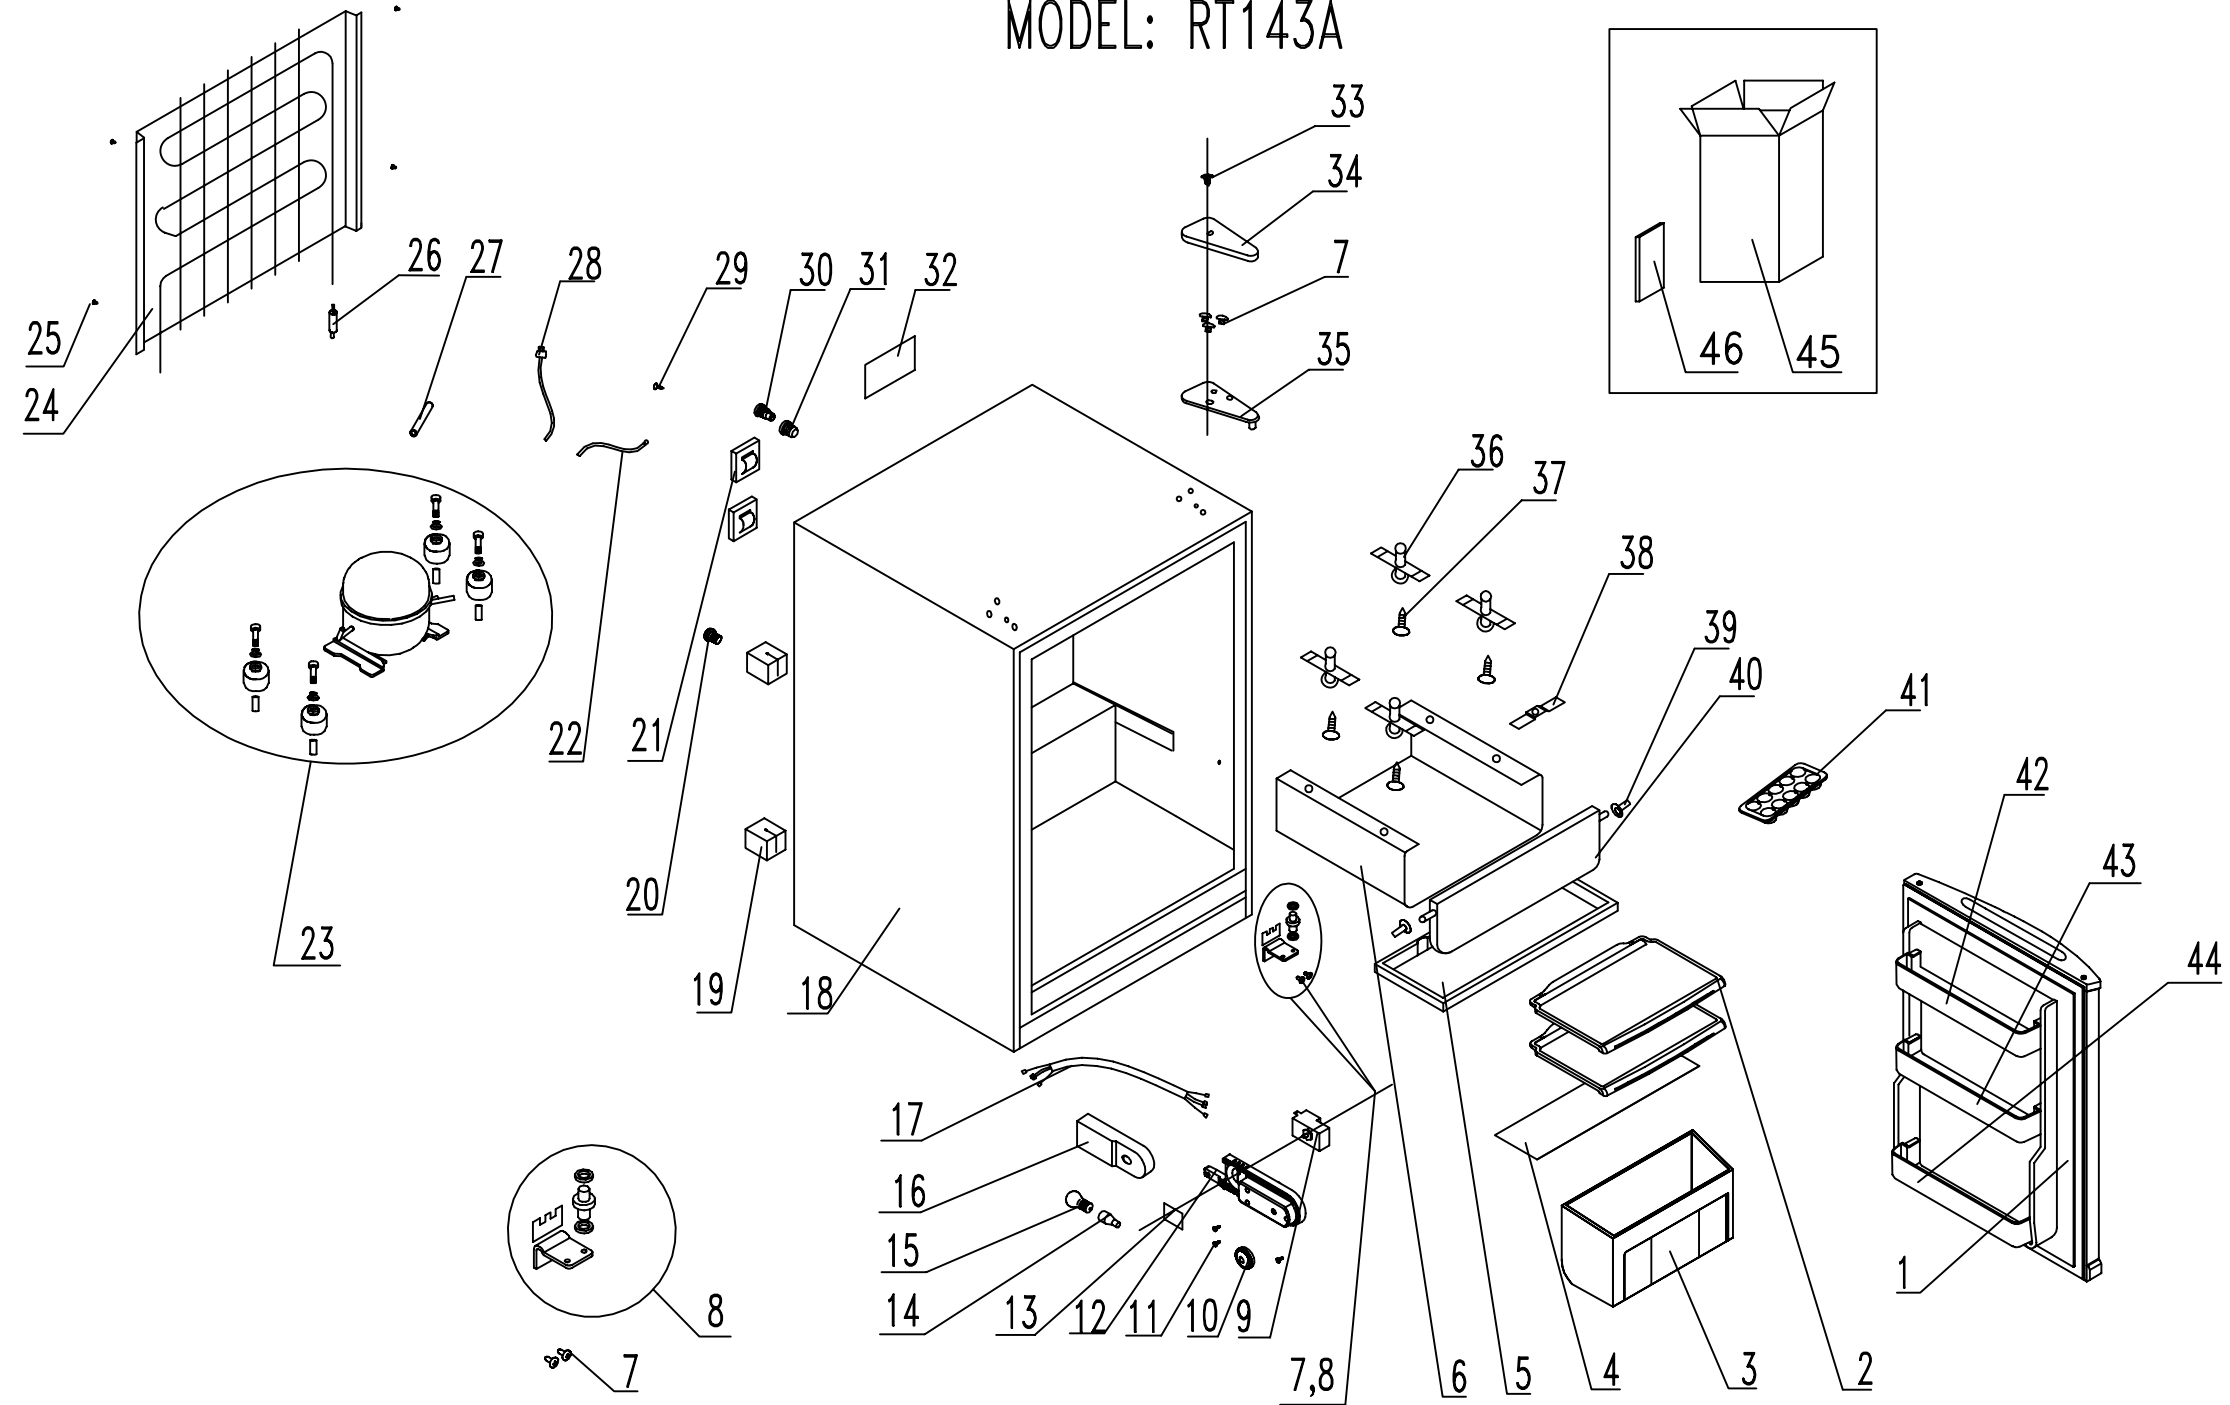

MODEL: RT143A

2	0060211286	Shelf
3	0060211159	Crisper
4	0060402034	glass plate
5	0060202467	Water basin
6	00609310091	Evaporator
7	0060802007	Oval head screw
8	0060800746	Bottom hinge seat assembly
9	0066151098	Thermostat
10	0067402748	Thermostat knob
11	0064082915	Attack Screw
12	00602111450	Thermostat housing
13	0069721001	Reflector steel
14	0064000277	Lamp holder
15	0064000156	Lamp
16	0069000241	lamp cover
17	0060613192	Connection cable
19	0067403142	Return Gas Tube Shock Pad
20	0060211012	Cable seal sleeve
21	0060145089	Fixed cable clip
22	0069403512	Grounded power supply complete
23	0060702797	compressor
24	0060700001	Condensor
25	0060801452	Screw
26	0060702792	Drying filter
27	0060700768	Injection tube
28	0060611042	Power Cable Assembly
29	0064098028	Grounding screw
30	0060214001	Conductor duct
31	0060211012	Cable seal sleeve
32	0060507376	Nameplate
33	0064082808	Screw
34	0060213466	Upper Hinge Box
35	0060938396	Upper Hinge
36	00602120168	evaporator hanger
38	00601470510	Sensor clamp
39	0060215013	Axle sleeve
40	0060202468	Evaporator door
41	0060211445	Ice tray
42	0060211288	Bottle seat I
43	0060211289	Bottle holder II
44	0060211290	Bottle holder III
45	0060507374	Carton packing
46	0060507375	Manual instruction