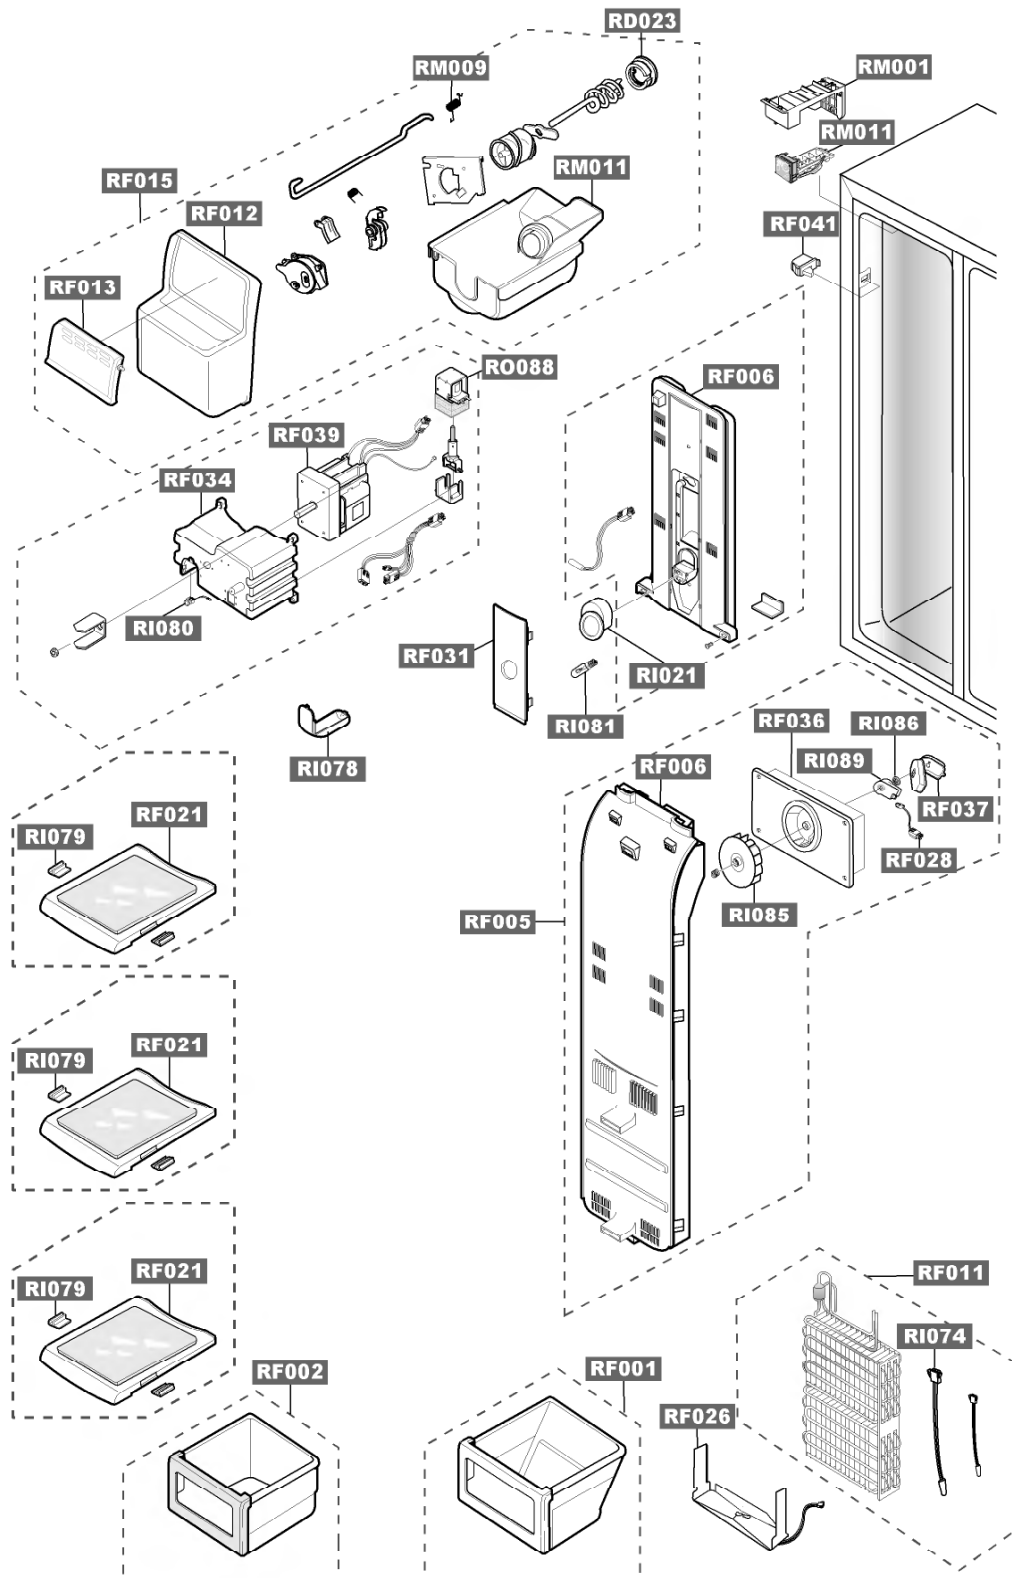

# New ET-PJT - J Trim Kit Freezer Room (RS21J\*\*\*, RS23J\*\*\*)

# New ET-PJT - J Trim Kit Refrigerator Room (RS21J\*\*\*, RS23J\*\*\*)

# New ET-PJT - J Trim Kit Freezer Room Door (RS21J\*\*\*, RS23J\*\*\*)

# New ET-PJT - J Trim Kit Refrigerator Room Door (RS21J\*\*\*, RS23J\*\*\*)