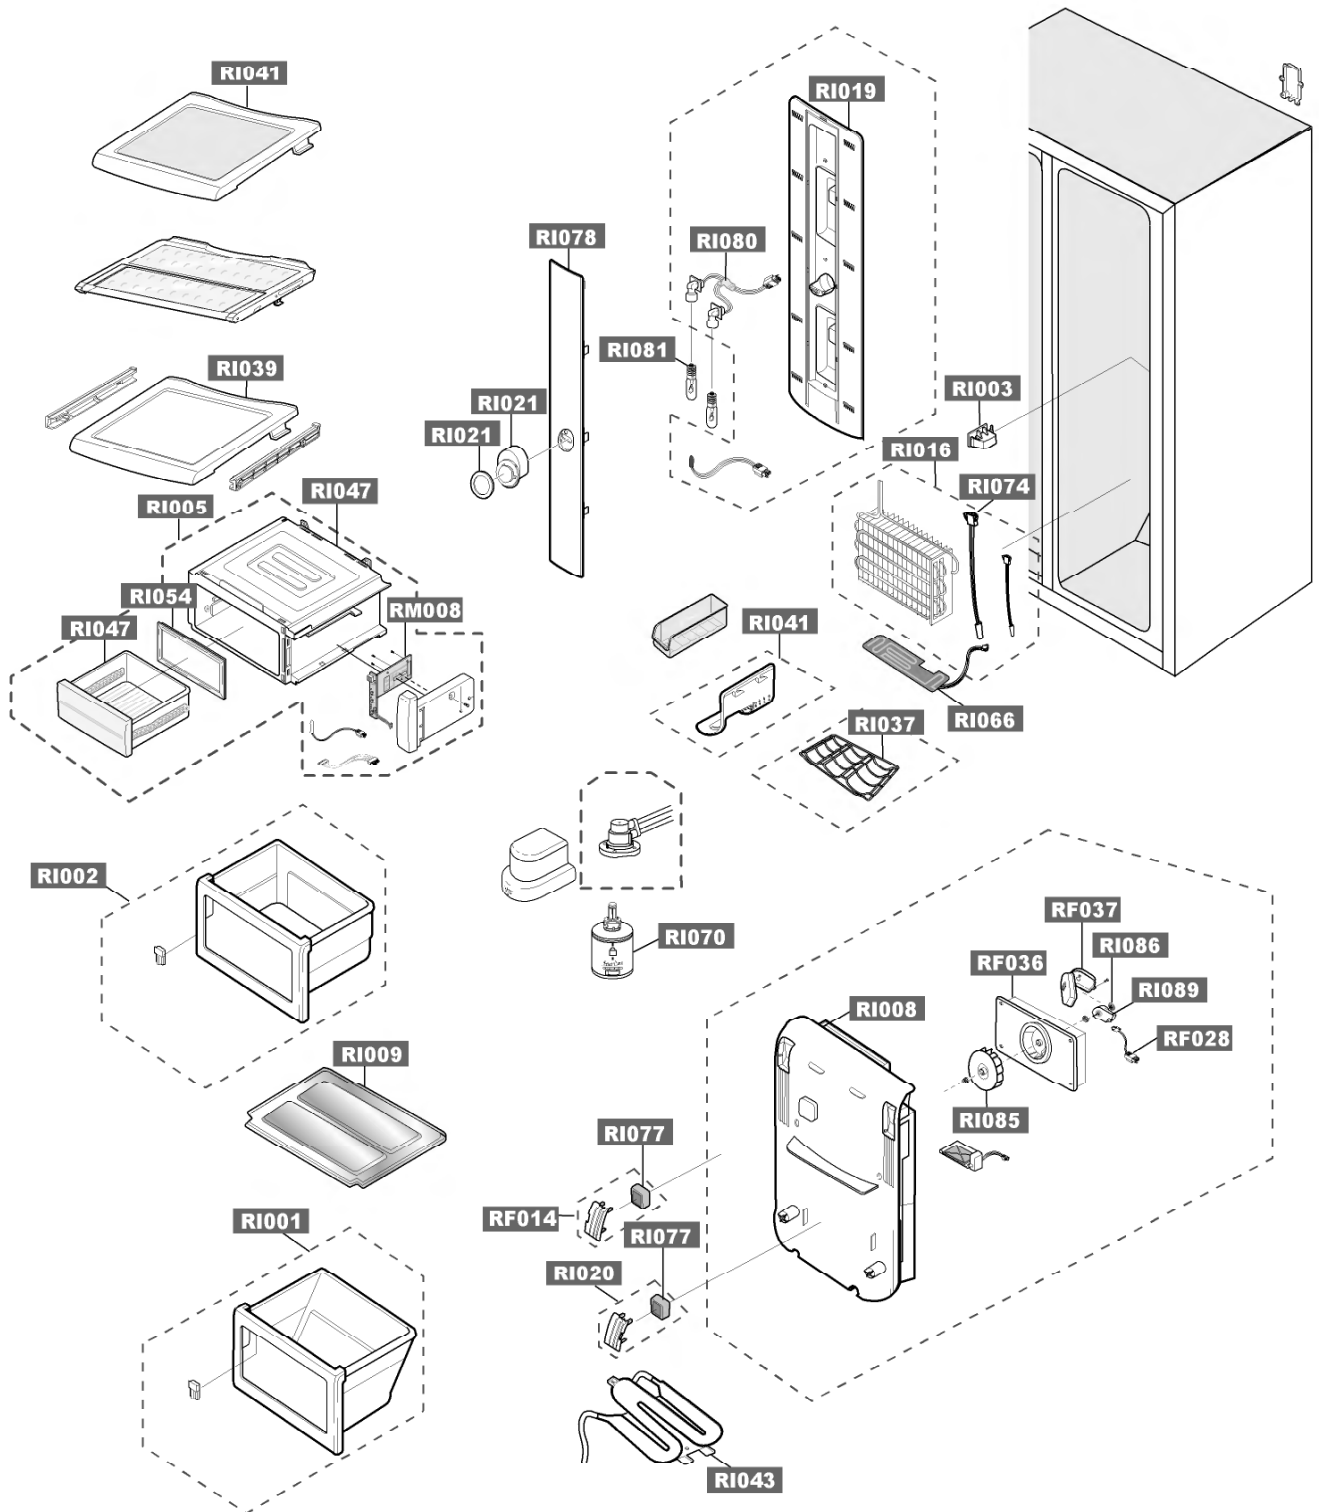

# New ET-PJT - J Trim Kit Freezer Room (RS21J\*\*\*, RS23J\*\*\*)

# New ET-PJT - J Trim Kit Refrigerator Room (RS21J\*\*\*, RS23J\*\*\*)

# New ET-PJT - J Trim Kit Freezer Room Door (RS21J\*\*\*, RS23J\*\*\*)