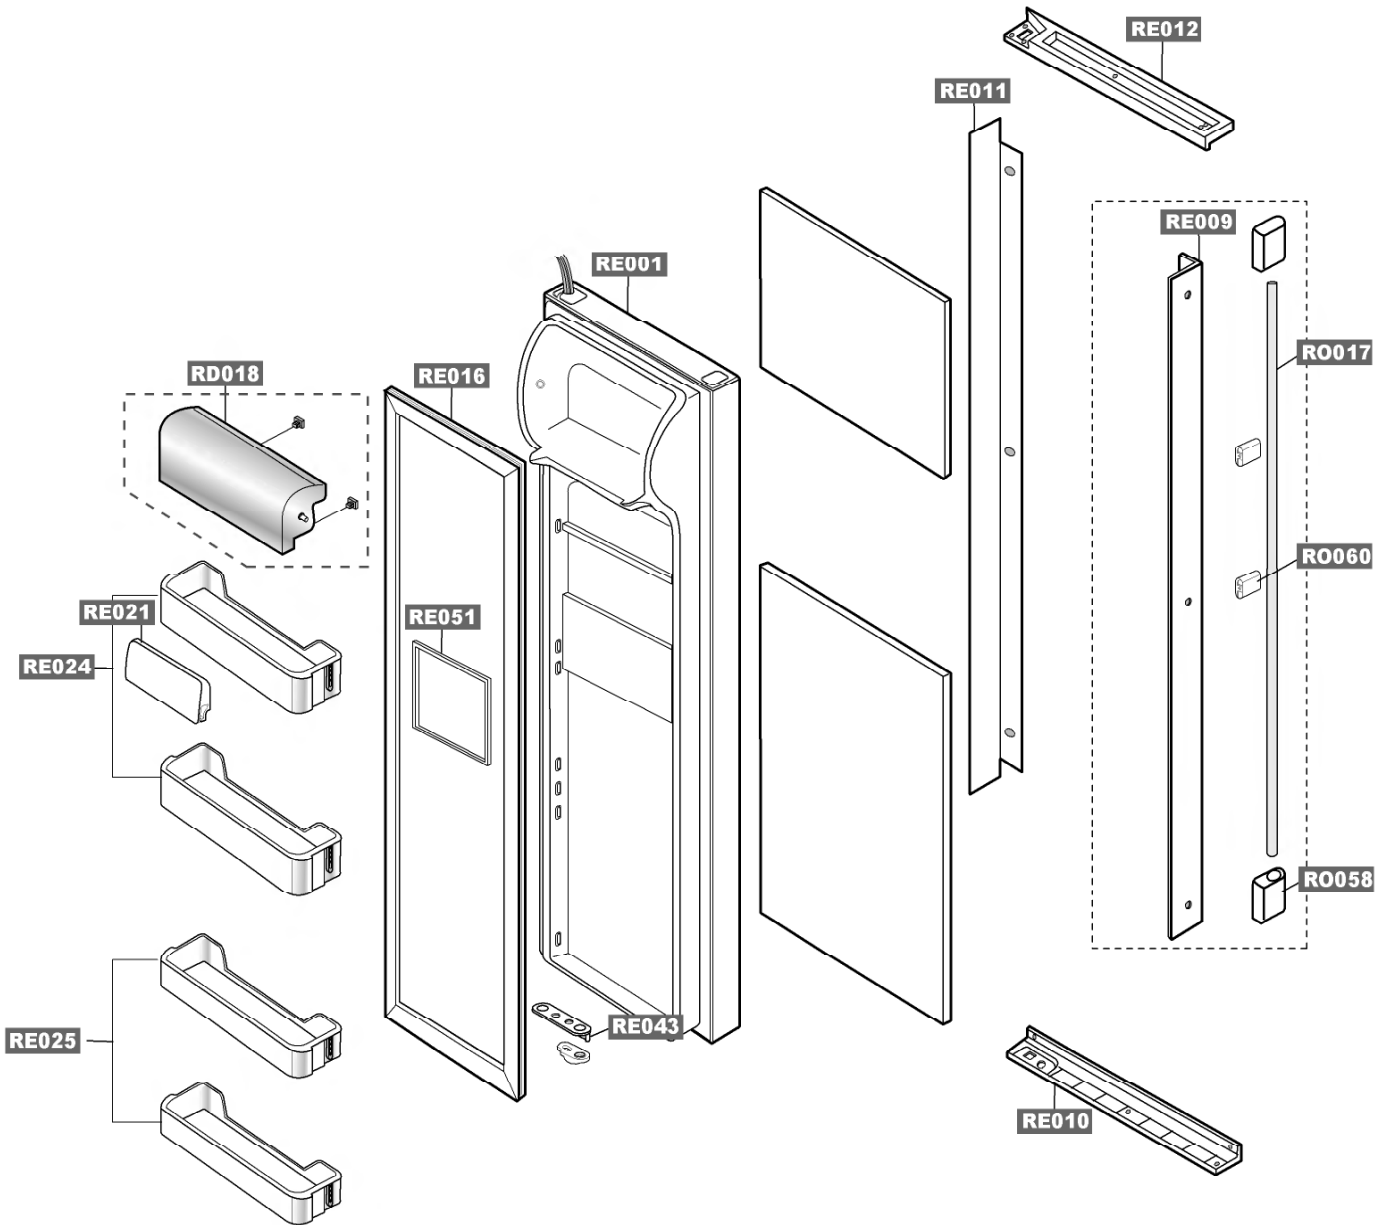

New ET-PJT - J Trim Kit Refrigerator Room Door (RS21J***, RS23J***)