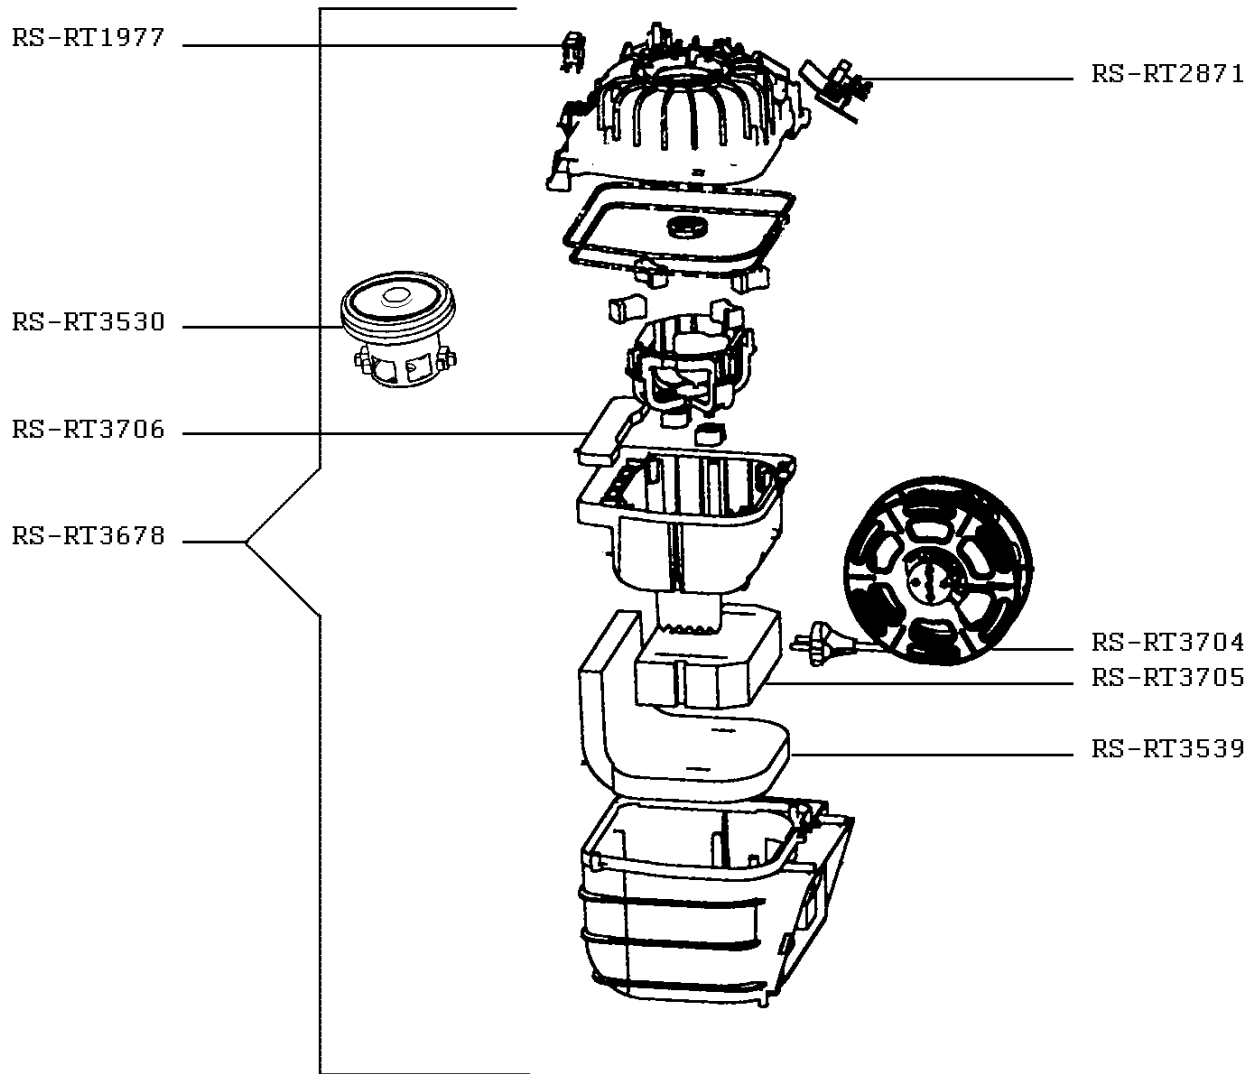

ASPIRATEUR SILENCE FORCE EXTREME CYCLONIC

RO826411/410

ASPIRATEUR SILENCE FORCE EXTREME CYCLONIC

RO826411/410

CREATION	06/03/2013	PAGE	PAYS	FAMILLE
EDITION	23/05/2013	2/4	BE	XXXVI

ASPIRATEUR SILENCE FORCE EXTREME CYCLONIC

RO826411/410

ASPIRATEUR SILENCE FORCE EXTREME CYCLONIC

RO826411/410