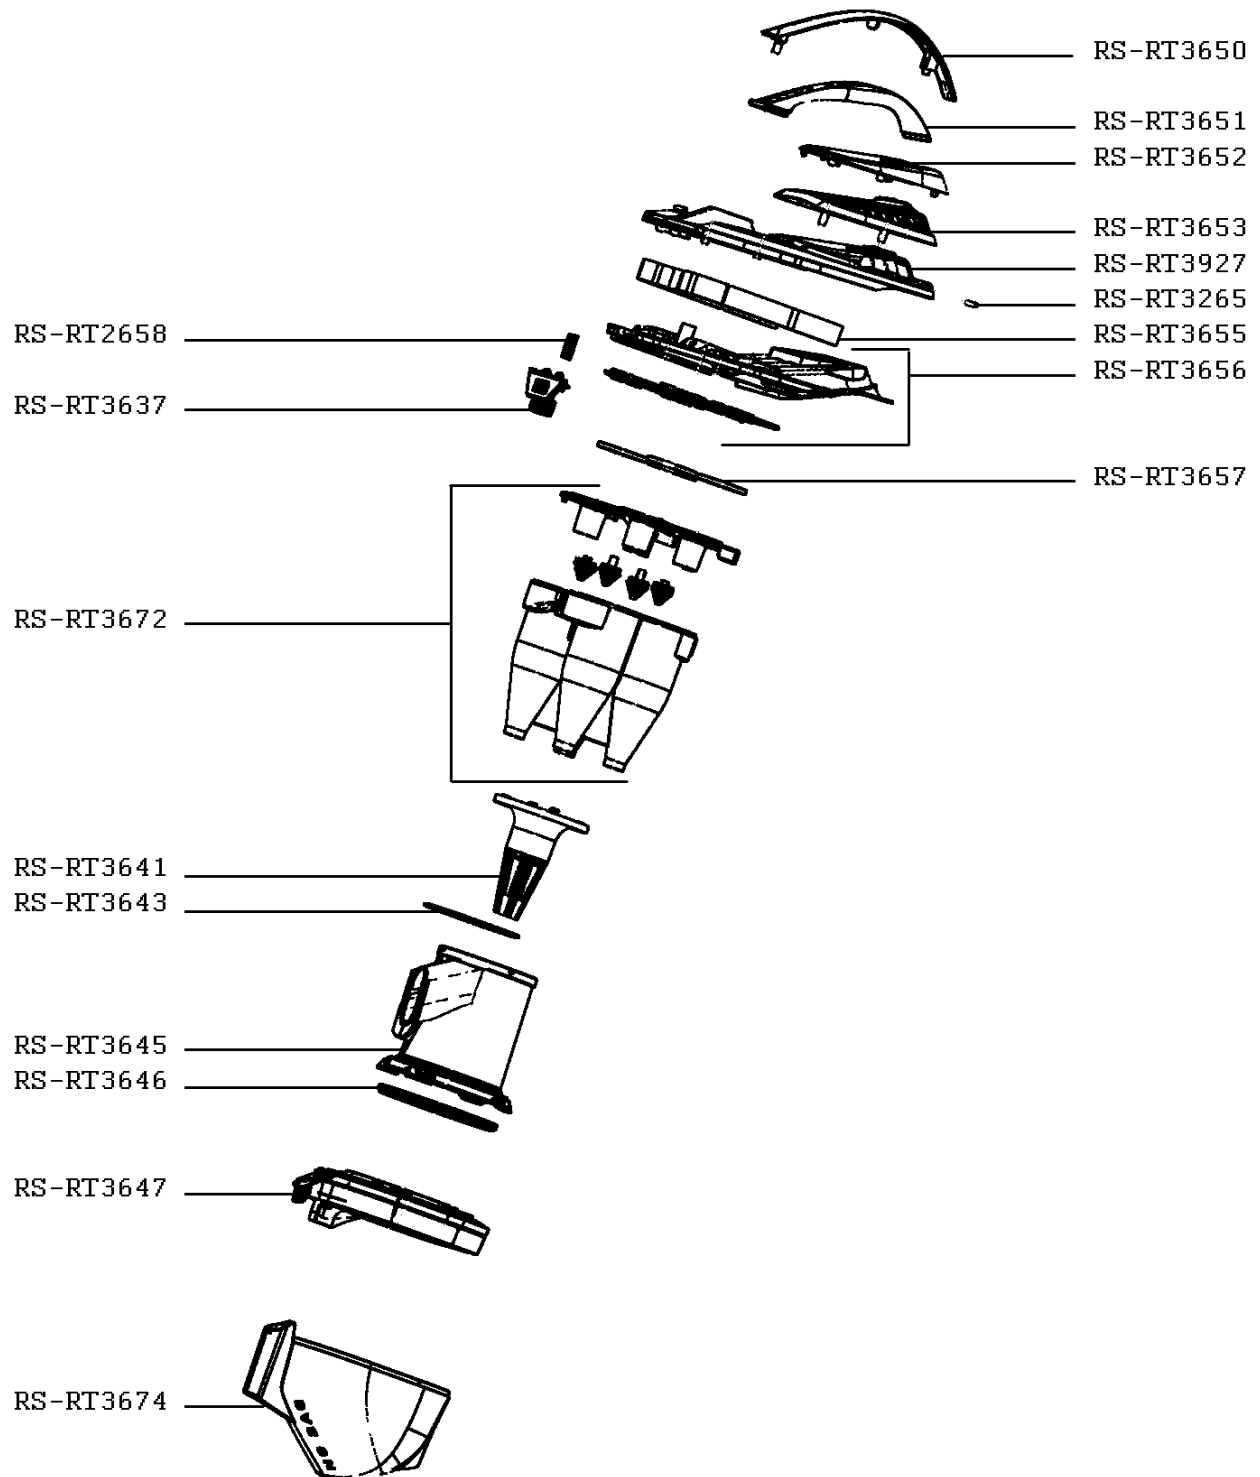

ASPIRATEUR SILENCE FORCE EXTREME CYCLONIC

RO826411/410

ASPIRATEUR SILENCE FORCE EXTREME CYCLONIC

RO826411/410

CREATION	06/03/2013	PAGE	PAYS	FAMILLE
EDITION	23/05/2013	2/4	BE	XXXVI

ASPIRATEUR SILENCE FORCE EXTREME CYCLONIC

RO826411/410

ASPIRATEUR SILENCE FORCE EXTREME CYCLONIC

RO826411/410