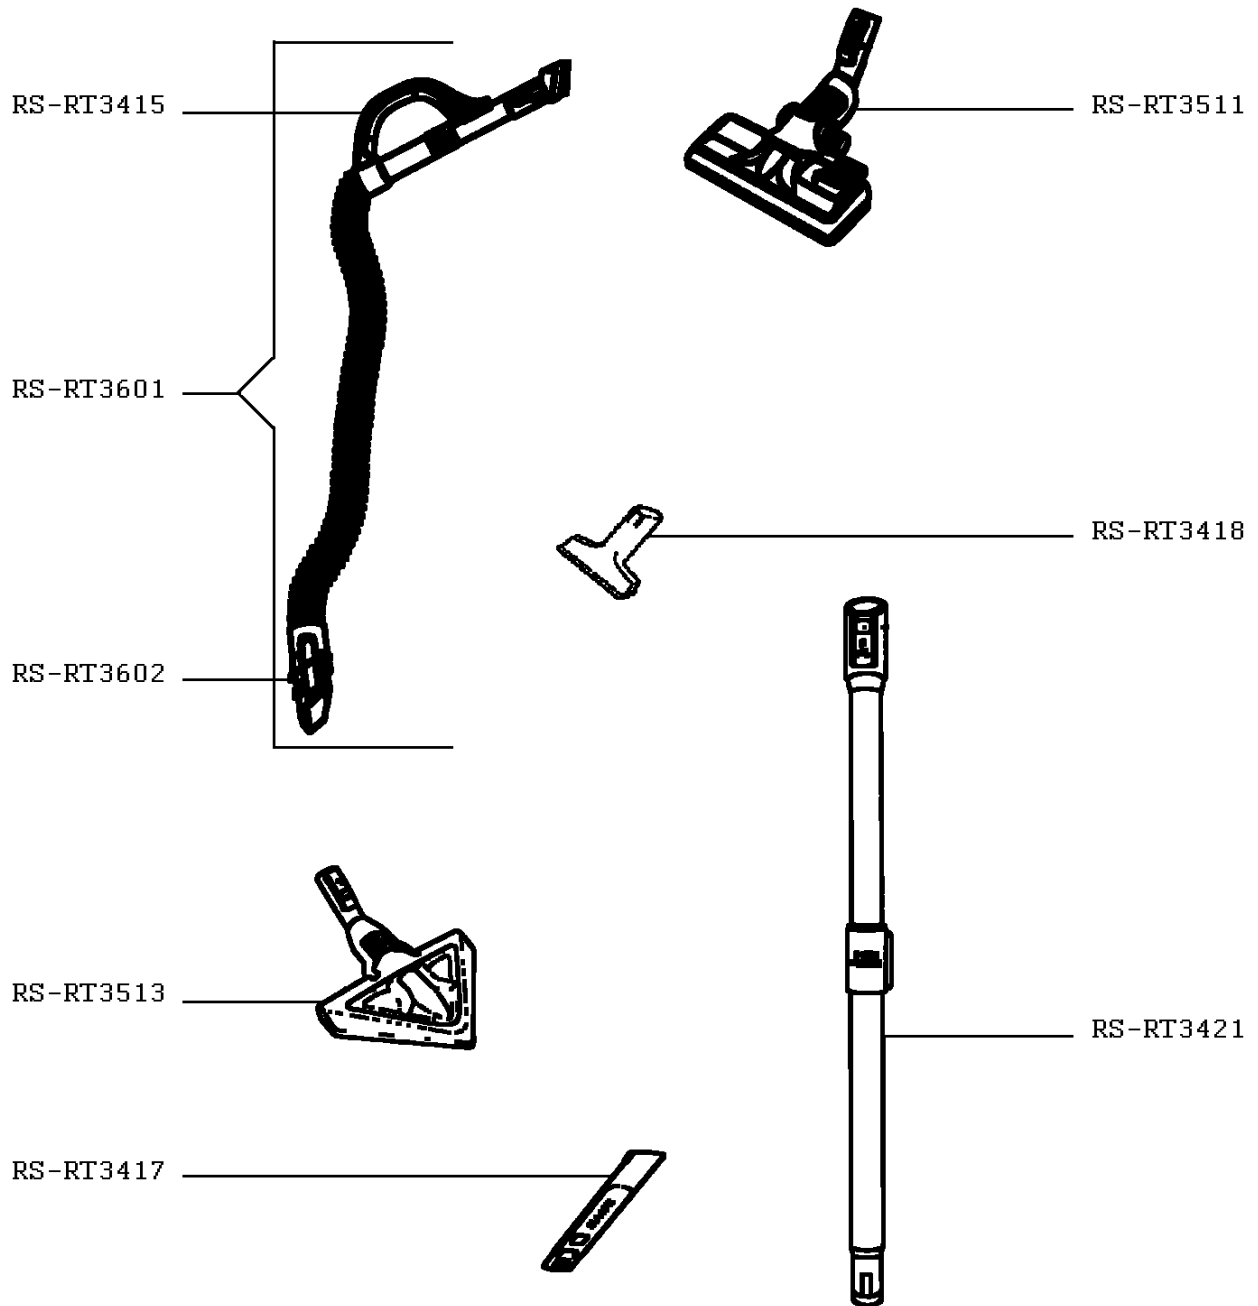

ASPIRATEUR SILENCE FORCE EXTREME CYCLONIC

RO826411/410

ASPIRATEUR SILENCE FORCE EXTREME CYCLONIC

RO826411/410

CREATION	06/03/2013	PAGE	PAYS	FAMILLE
EDITION	23/05/2013	2/4	BE	XXXVI

ASPIRATEUR SILENCE FORCE EXTREME CYCLONIC

RO826411/410

ASPIRATEUR SILENCE FORCE EXTREME CYCLONIC

RO826411/410