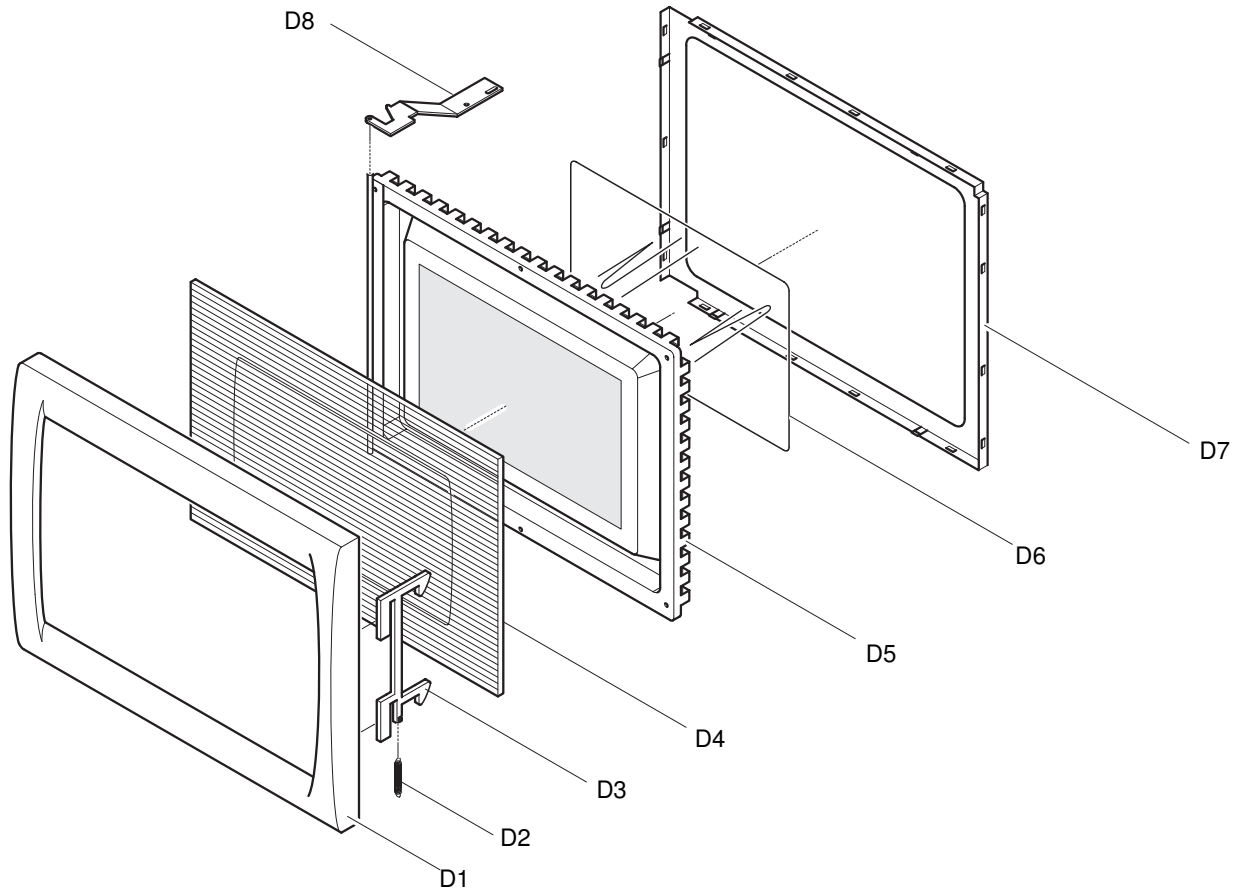

## 12. DOOR ASSEMBLY

Ref. No.	Part No.	Part Name and Description	Pcs/Set	Remarks
D1	E30014L20HBP	DOOR A	1	NN-F369WB NN-F359WB
D1	E30014L20KUP	DOOR A	1	NN-F369BB
D2	E30214000AP	DOOR KEY SPRING	1	
D3	E30184L00GS	DOOR KEY A	1	
D4	E31464L60UP	DOOR SCREEN B	1	
D5	E302K4L00GS	DOOR E AND SCREEN A UNIT	1	
D6	E31454L00GS	SCREEN A	1	
D7	E30854L00GS	DOOR C	1	
D8	E30064L00GS	UPPER HINGE	1	

NOTE: When ordering any door component also order door C as this part may become damaged during disassembly.