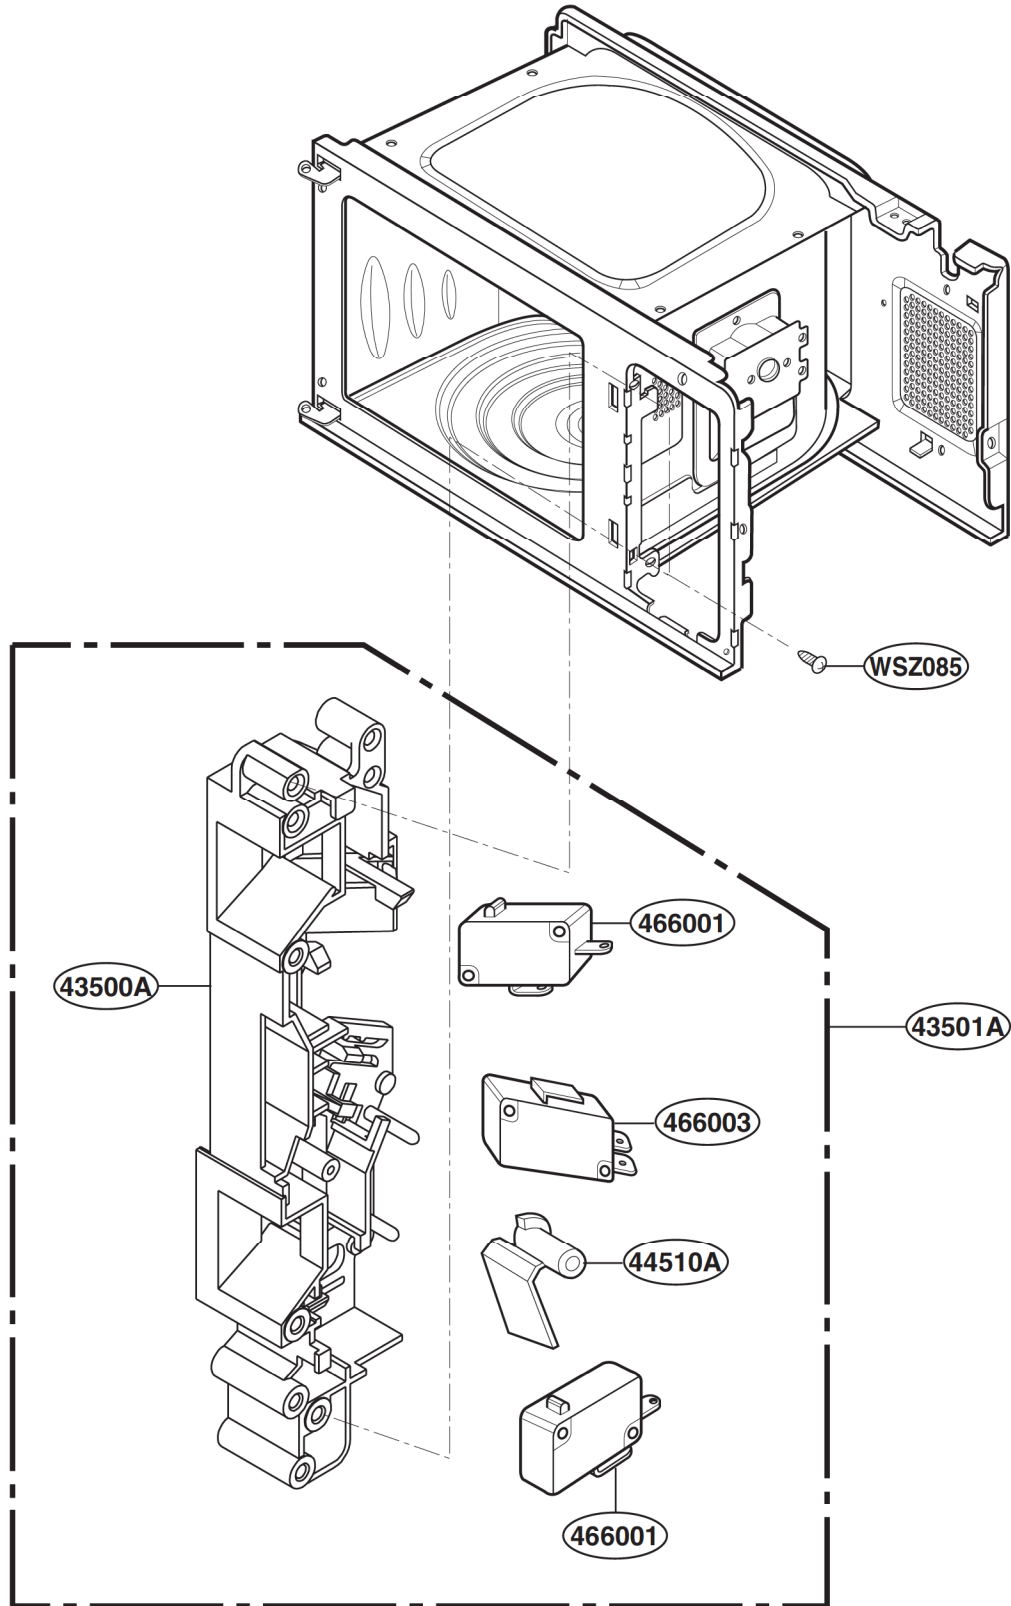

EXPLODED VIEW

INTRODUCTION

MODEL: MS-2334F*****
MS-2334FS*****
MS-2335F*****
MS-2335FS*****
MS-2335NB*****
MS-2335W*****

DOOR PARTS

CONTROL PANEL PARTS

OVEN CAVITY PARTS

LATCH BOARD PARTS

INTERIOR PARTS

BASE PLATE PARTS