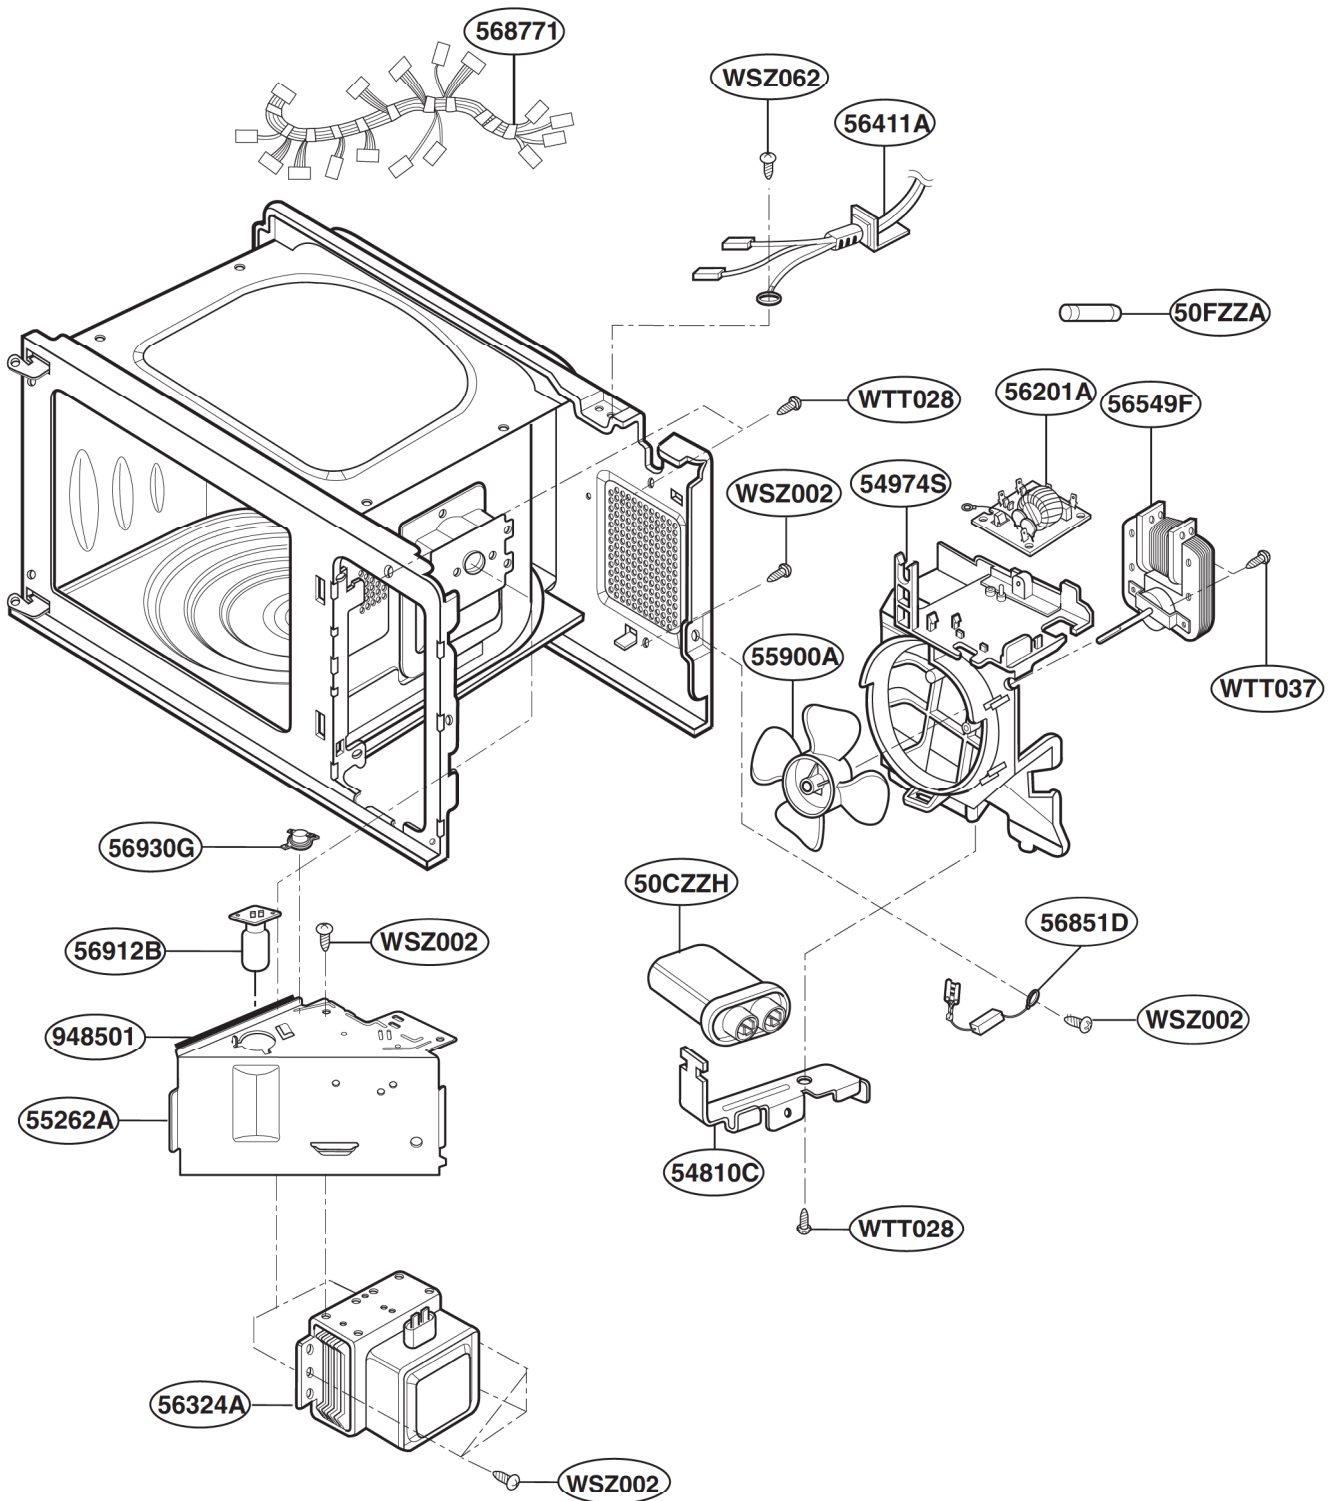

EXPLODED VIEW

INTRODUCTION

MODEL: MS-2334F*****
MS-2334FS*****
MS-2335F*****
MS-2335FS*****
MS-2335NB*****
MS-2335W*****

DOOR PARTS

CONTROL PANEL PARTS

OVEN CAVITY PARTS

LATCH BOARD PARTS

INTERIOR PARTS

BASE PLATE PARTS