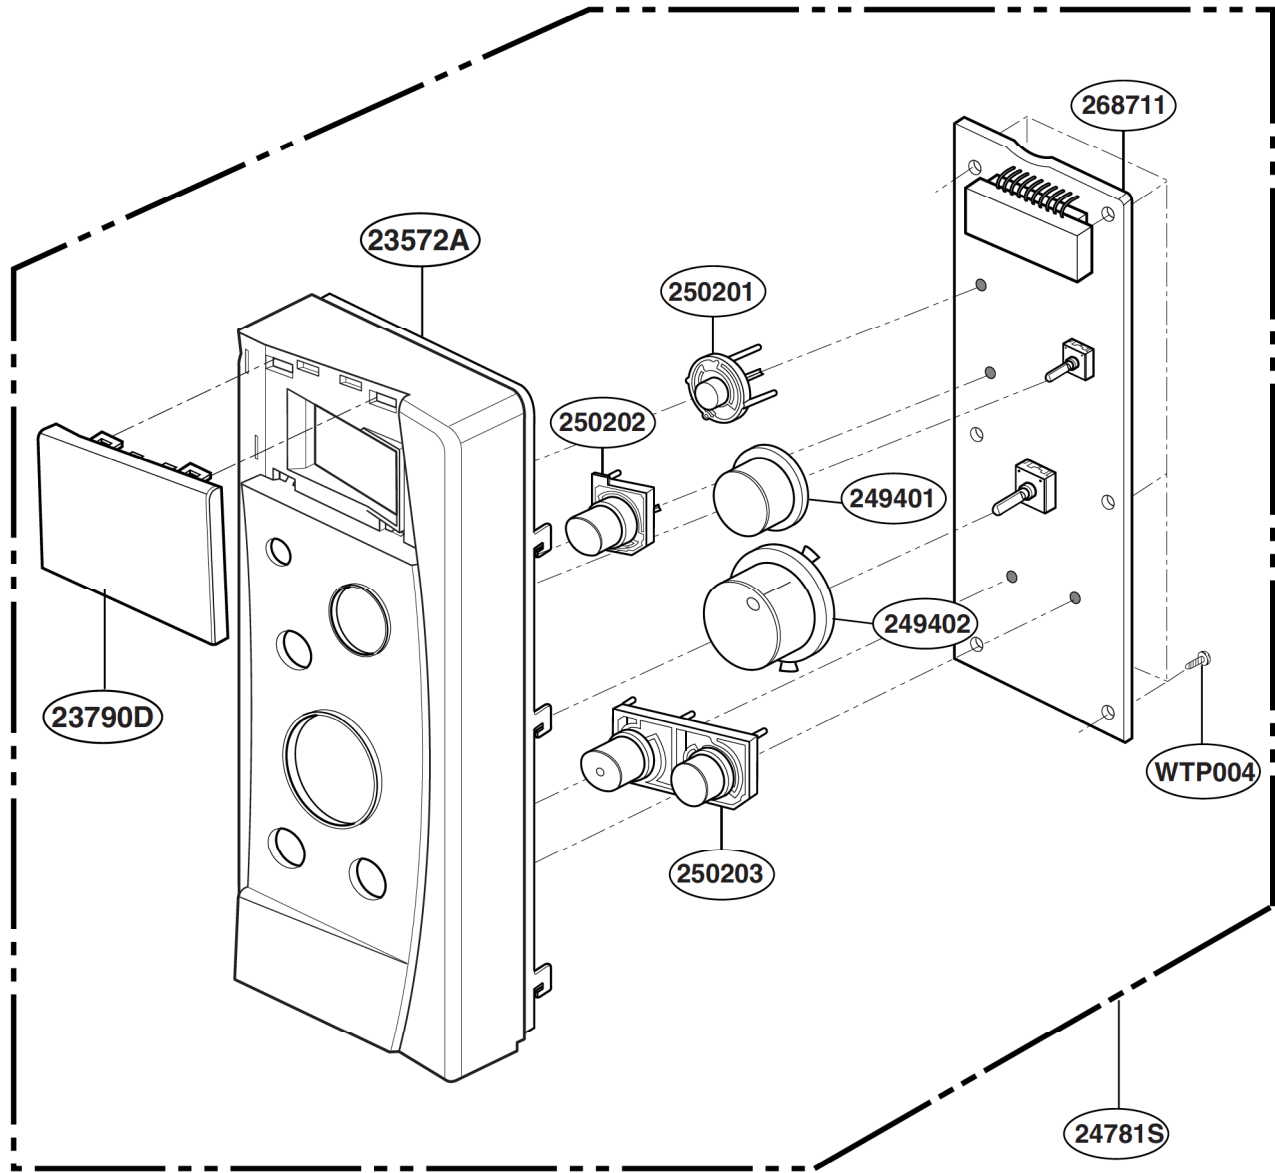

EXPLODED VIEW

INTRODUCTION

MODEL: MS-2334F*****
MS-2334FS*****
MS-2335F*****
MS-2335FS*****
MS-2335NB*****
MS-2335W*****

DOOR PARTS

CONTROL PANEL PARTS

OVEN CAVITY PARTS

LATCH BOARD PARTS

INTERIOR PARTS

BASE PLATE PARTS