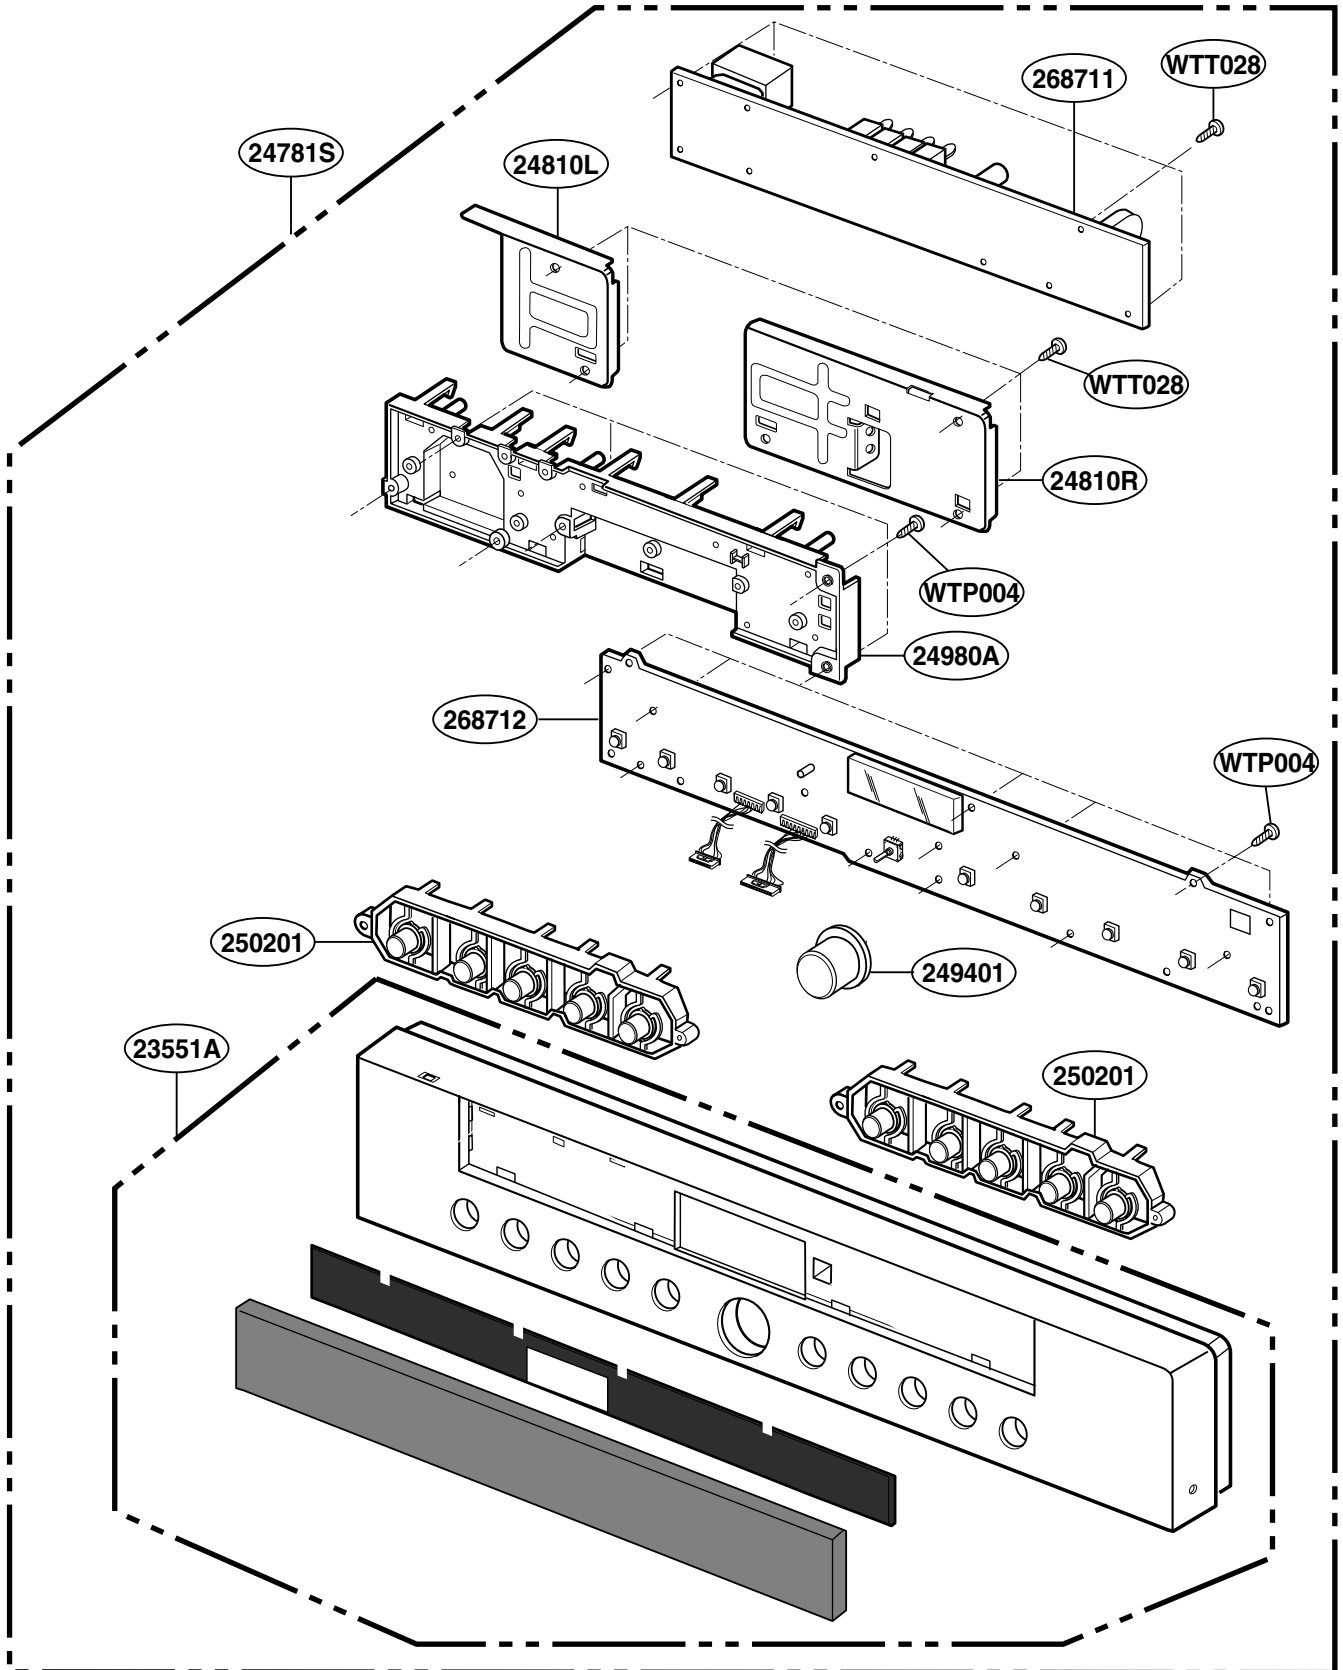

EXPLODED VIEW

INTRODUCTION

MODEL: MP-9485SW
MP-9485SB
MP-9485SL

DOOR PARTS

CONTROL PANEL PARTS

OVEN CAVITY PARTS

• discard original & replace with Part Supplied in Kit (Tray & Shaft)

LATCH BOARD PARTS

INTERIOR PARTS (I)

INTERIOR PARTS (II)