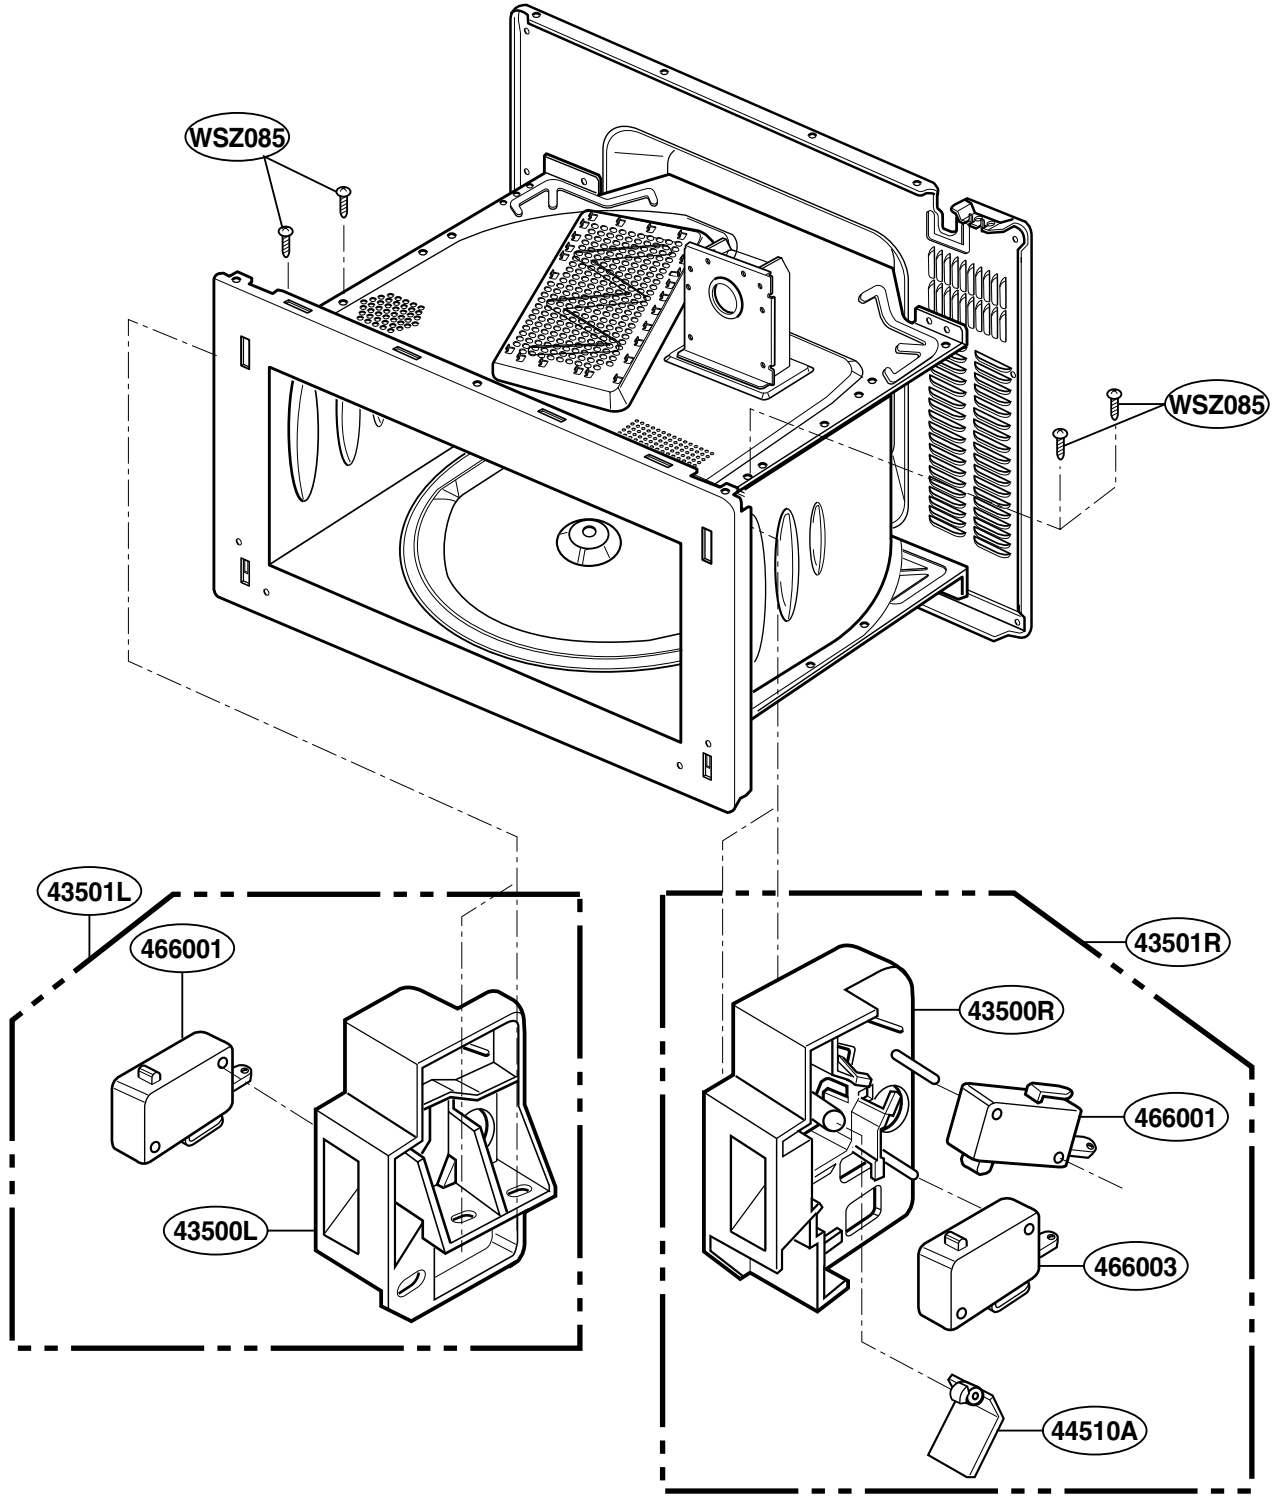

EXPLODED VIEW

INTRODUCTION

MODEL: MP-9485SW
MP-9485SB
MP-9485SL

DOOR PARTS

CONTROL PANEL PARTS

OVEN CAVITY PARTS

• discard original & replace with Part Supplied in Kit (Tray & Shaft)

LATCH BOARD PARTS

INTERIOR PARTS (I)

INTERIOR PARTS (II)