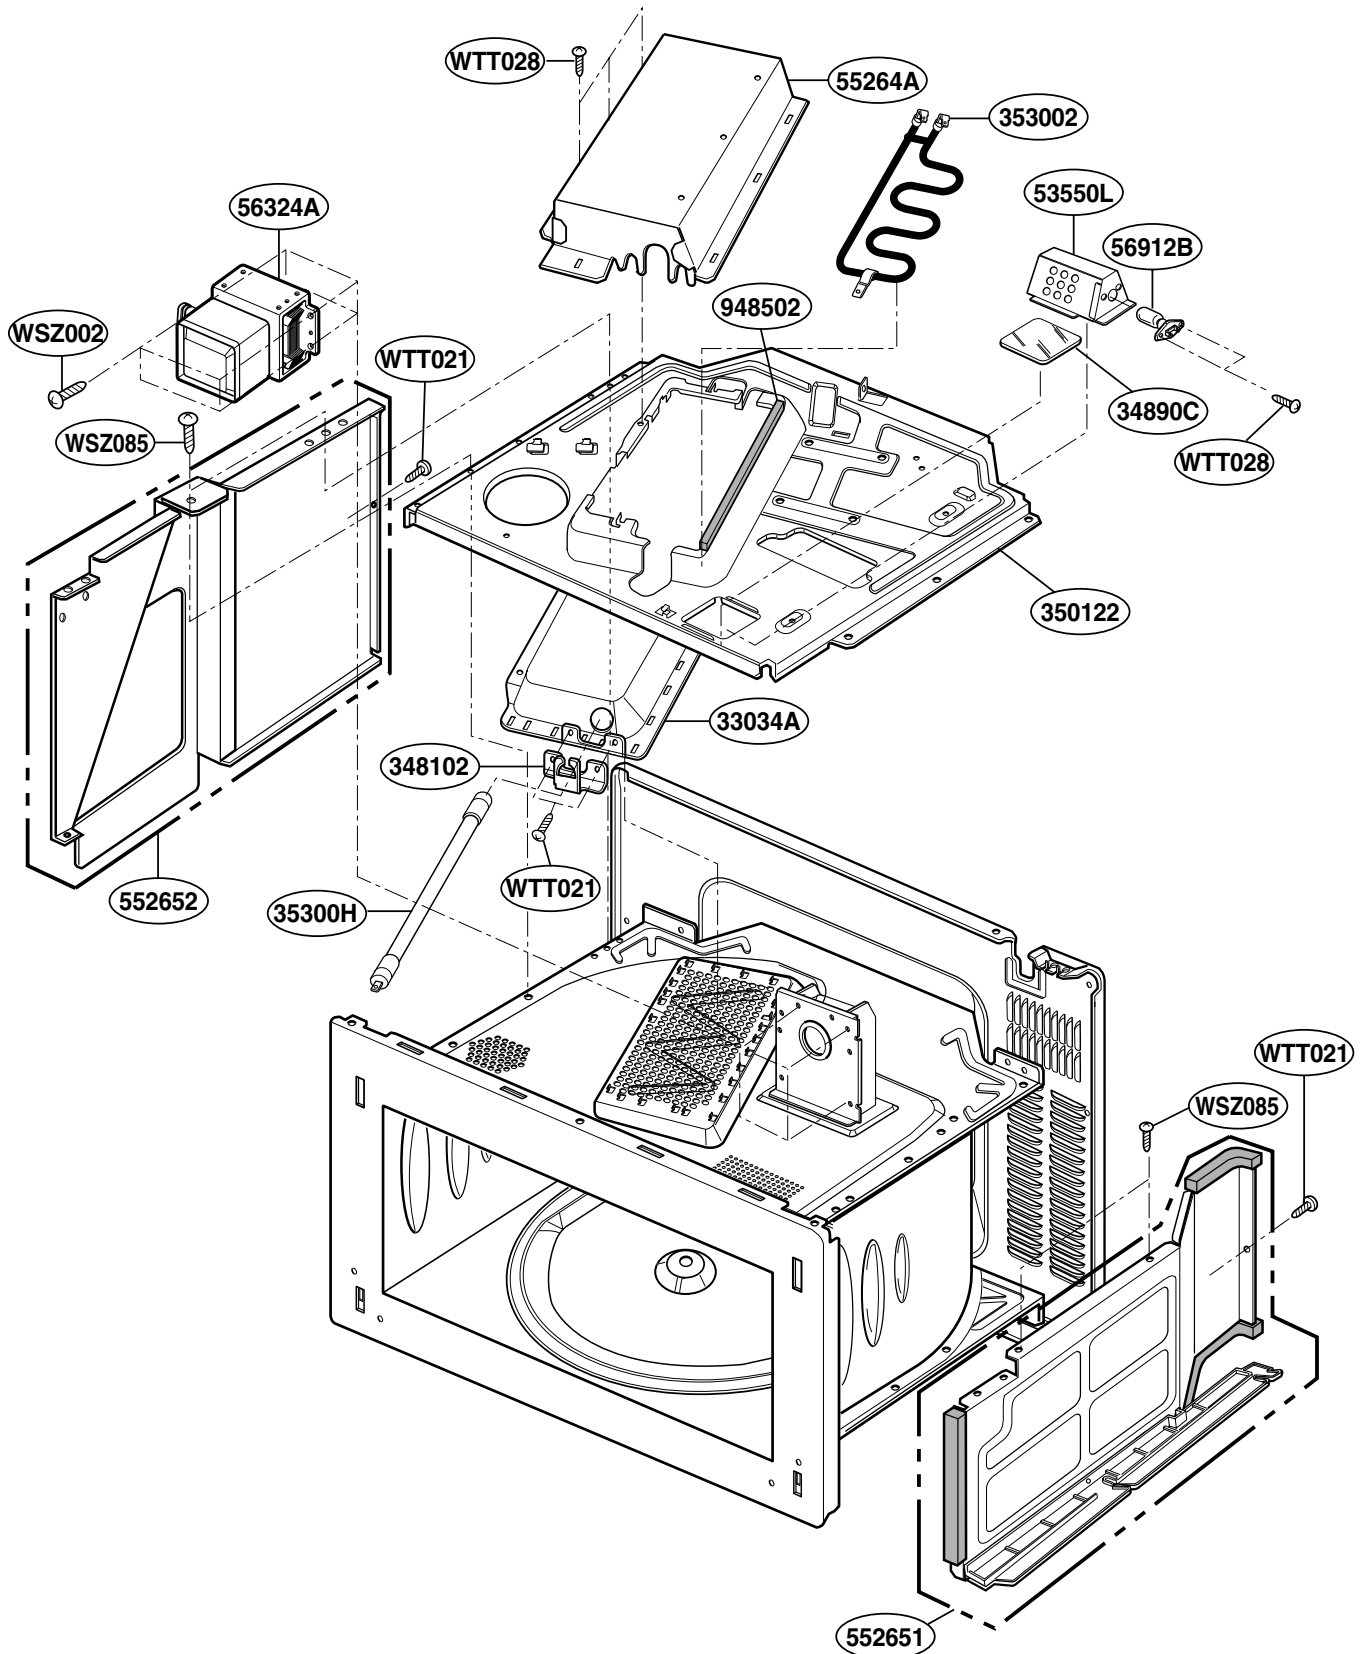

EXPLODED VIEW

INTRODUCTION

MODEL: MP-9485SW
MP-9485SB
MP-9485SL

DOOR PARTS

CONTROL PANEL PARTS

OVEN CAVITY PARTS

• discard original & replace with Part Supplied in Kit (Tray & Shaft)

LATCH BOARD PARTS

INTERIOR PARTS (I)

INTERIOR PARTS (II)