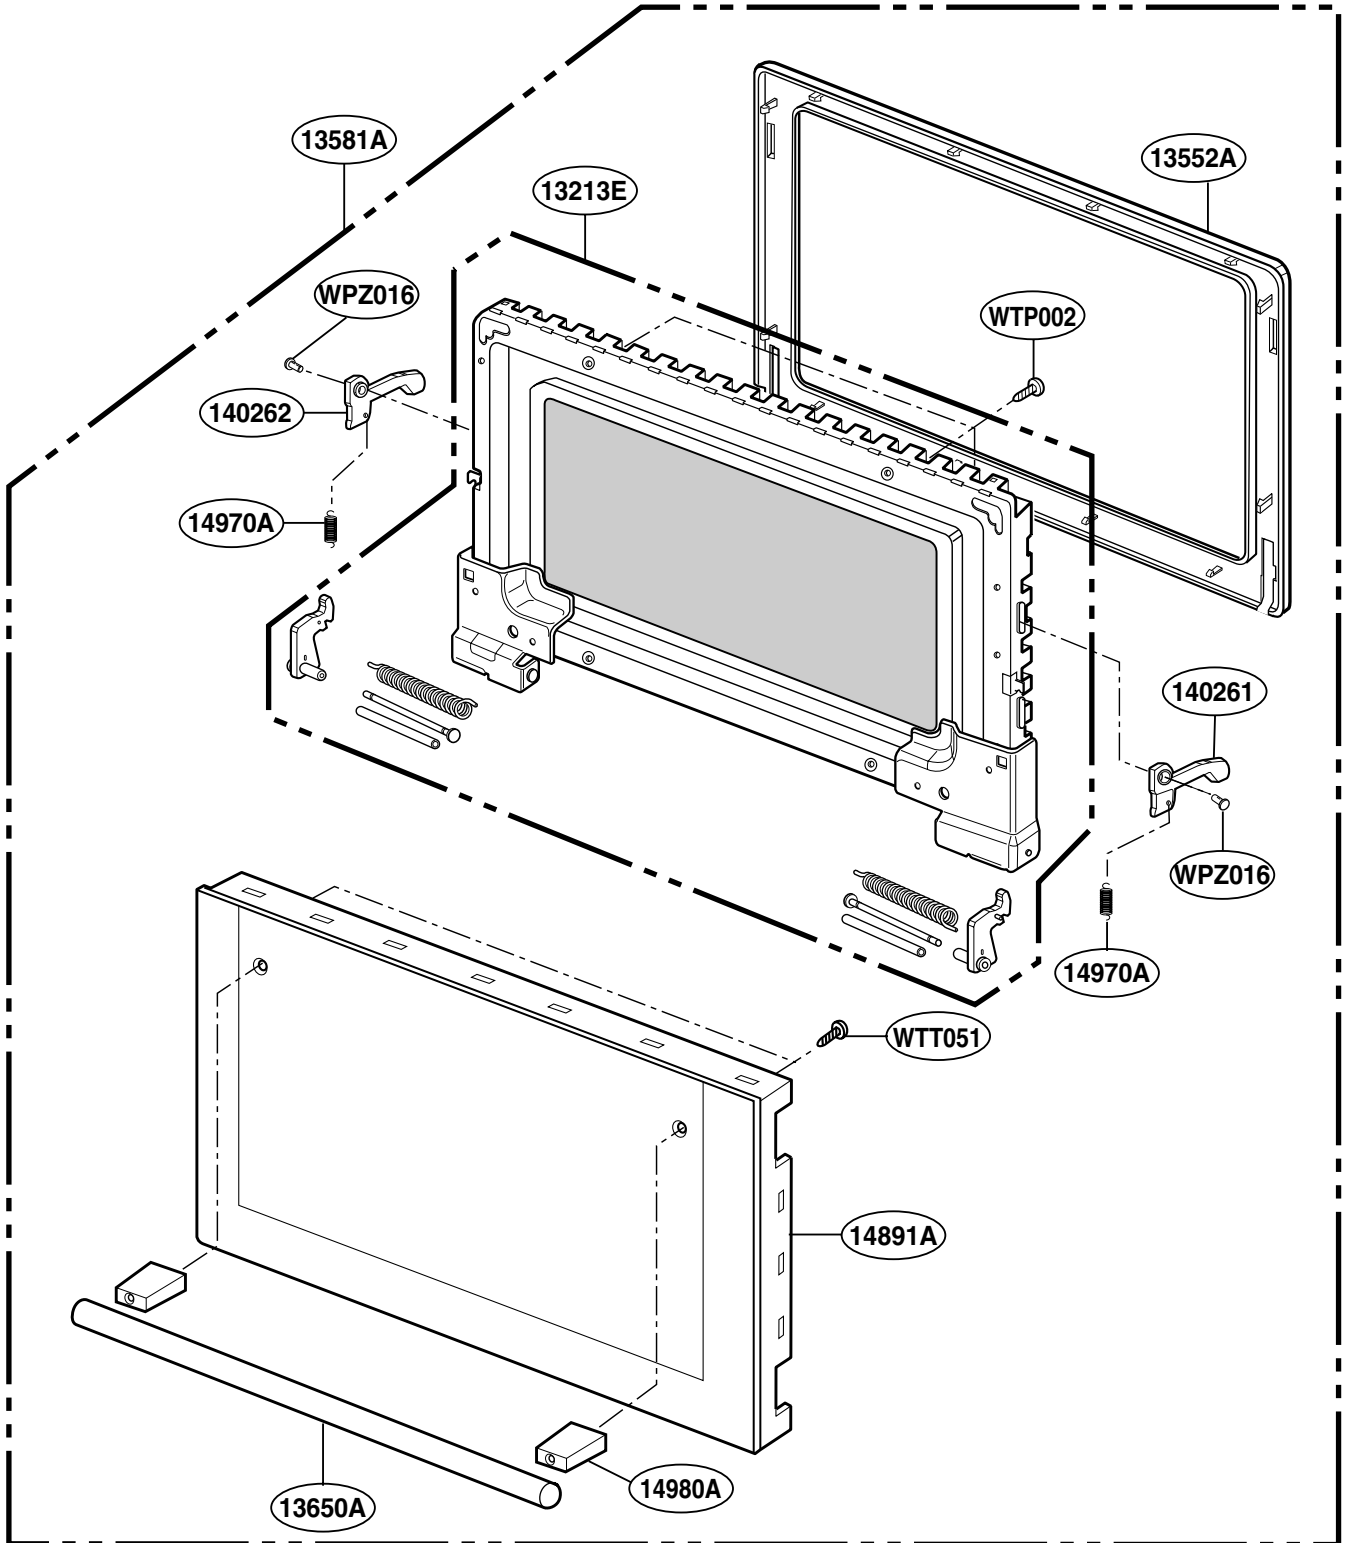

EXPLODED VIEW

INTRODUCTION

MODEL: MP-9485SW
MP-9485SB
MP-9485SL

DOOR PARTS

CONTROL PANEL PARTS

OVEN CAVITY PARTS

• discard original & replace with Part Supplied in Kit (Tray & Shaft)

LATCH BOARD PARTS

INTERIOR PARTS (I)

INTERIOR PARTS (II)