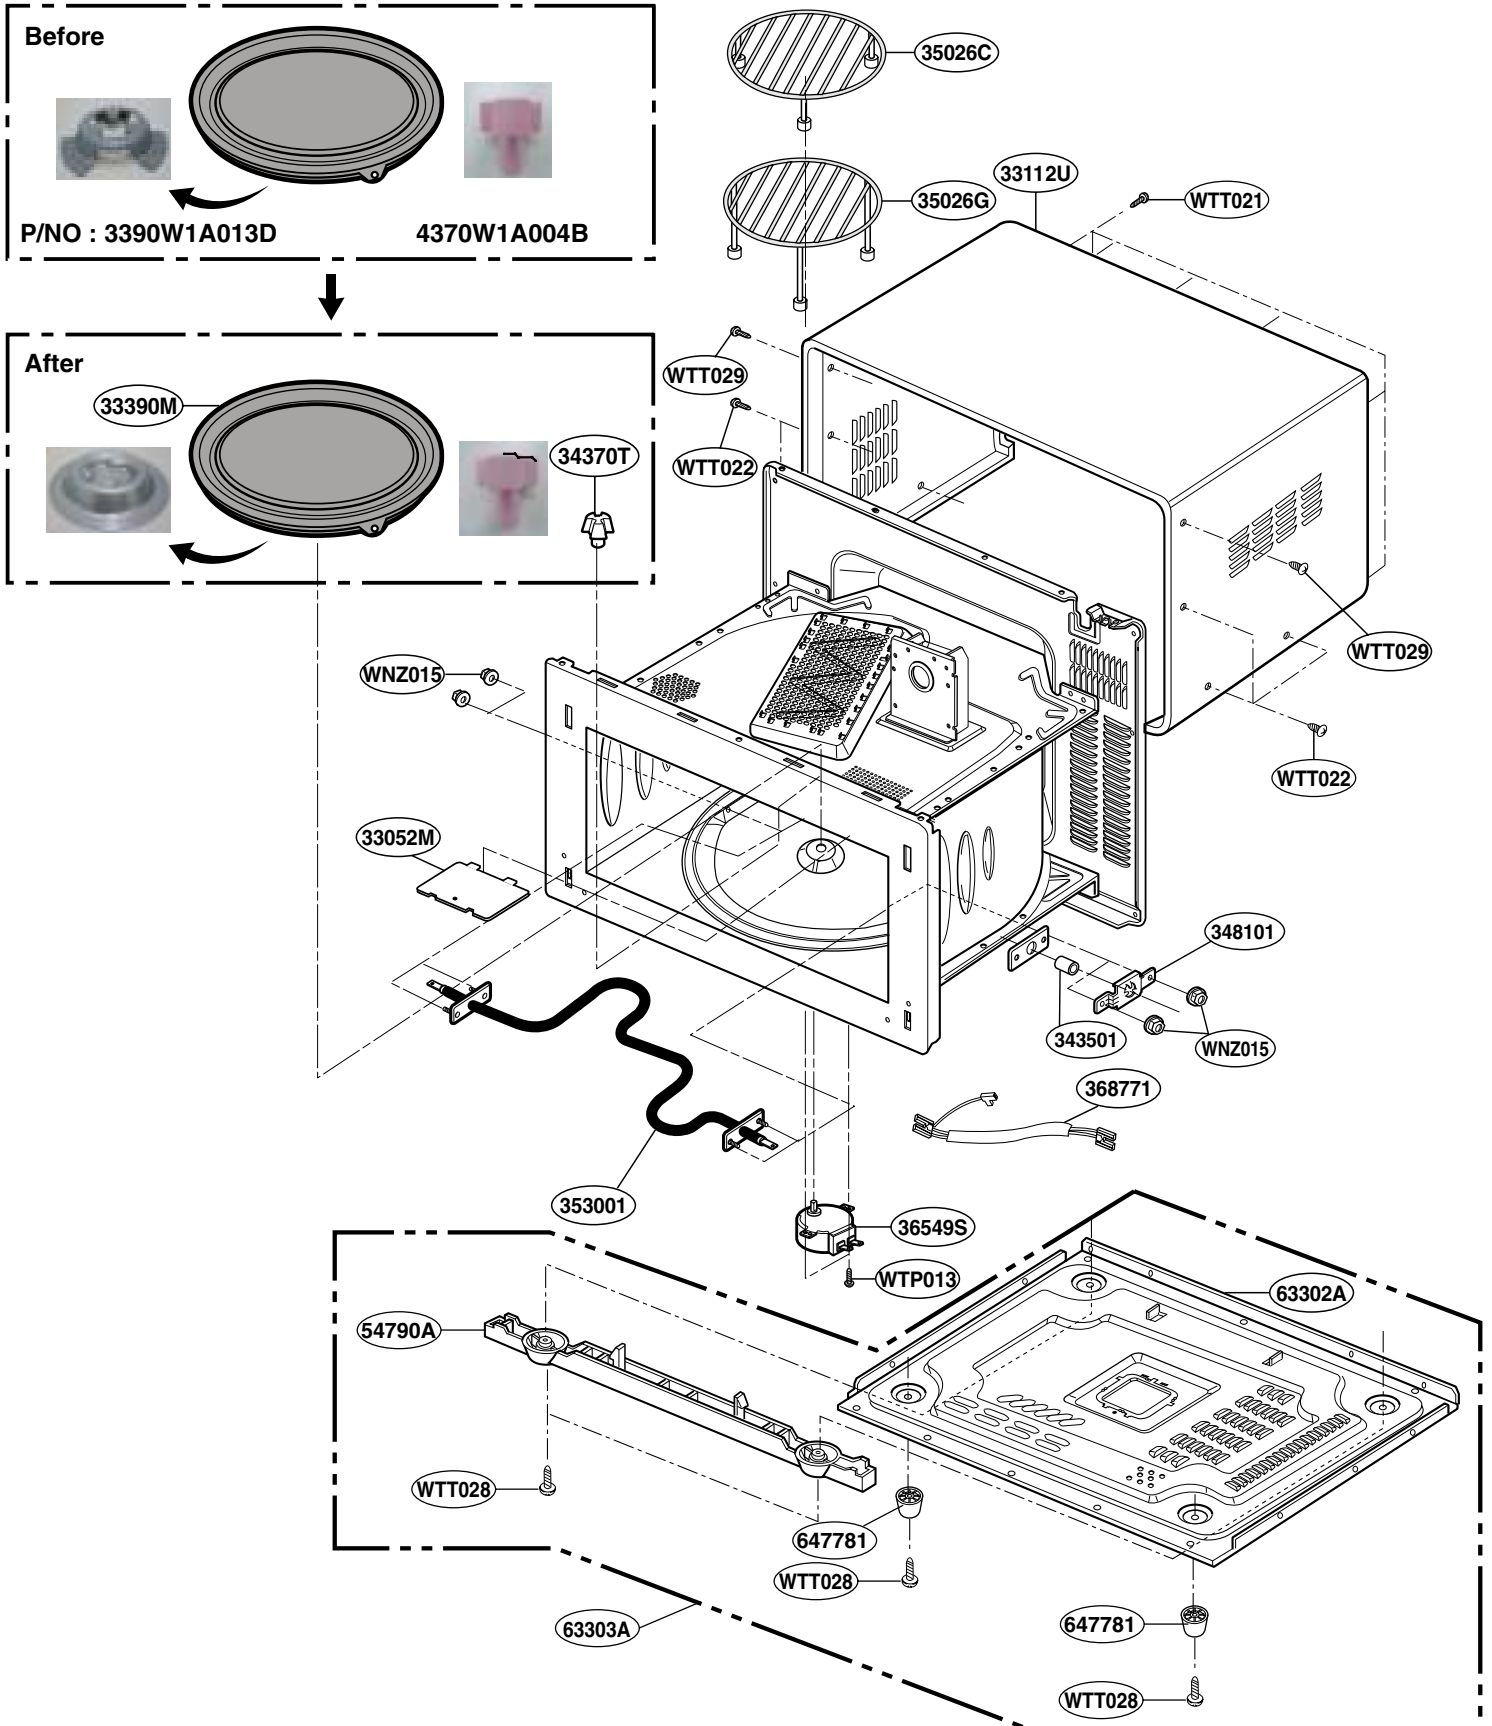

EXPLODED VIEW

INTRODUCTION

MODEL: MP-9485SW
MP-9485SB
MP-9485SL

DOOR PARTS

CONTROL PANEL PARTS

OVEN CAVITY PARTS

• discard original & replace with Part Supplied in Kit (Tray & Shaft)

LATCH BOARD PARTS

INTERIOR PARTS (I)

INTERIOR PARTS (II)