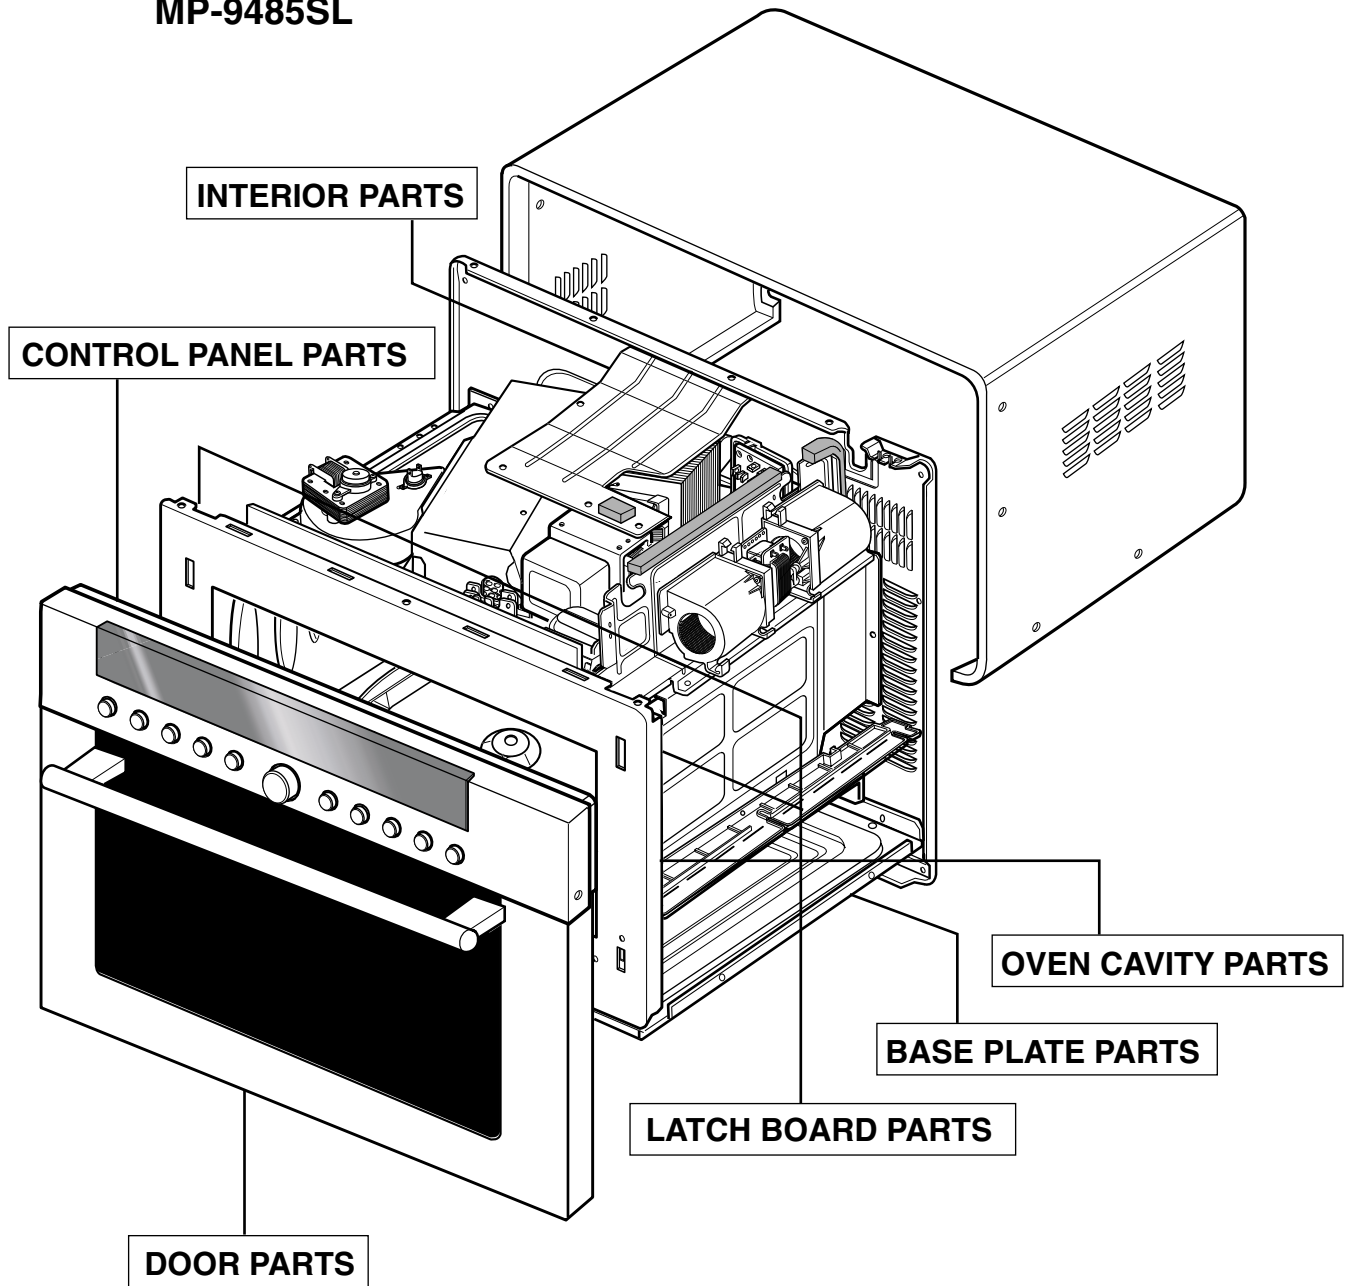

EXPLODED VIEW

INTRODUCTION

MODEL: MP-9485SW
MP-9485SB
MP-9485SL

DOOR PARTS

CONTROL PANEL PARTS

OVEN CAVITY PARTS

• discard original & replace with Part Supplied in Kit (Tray & Shaft)

LATCH BOARD PARTS

INTERIOR PARTS (I)

INTERIOR PARTS (II)