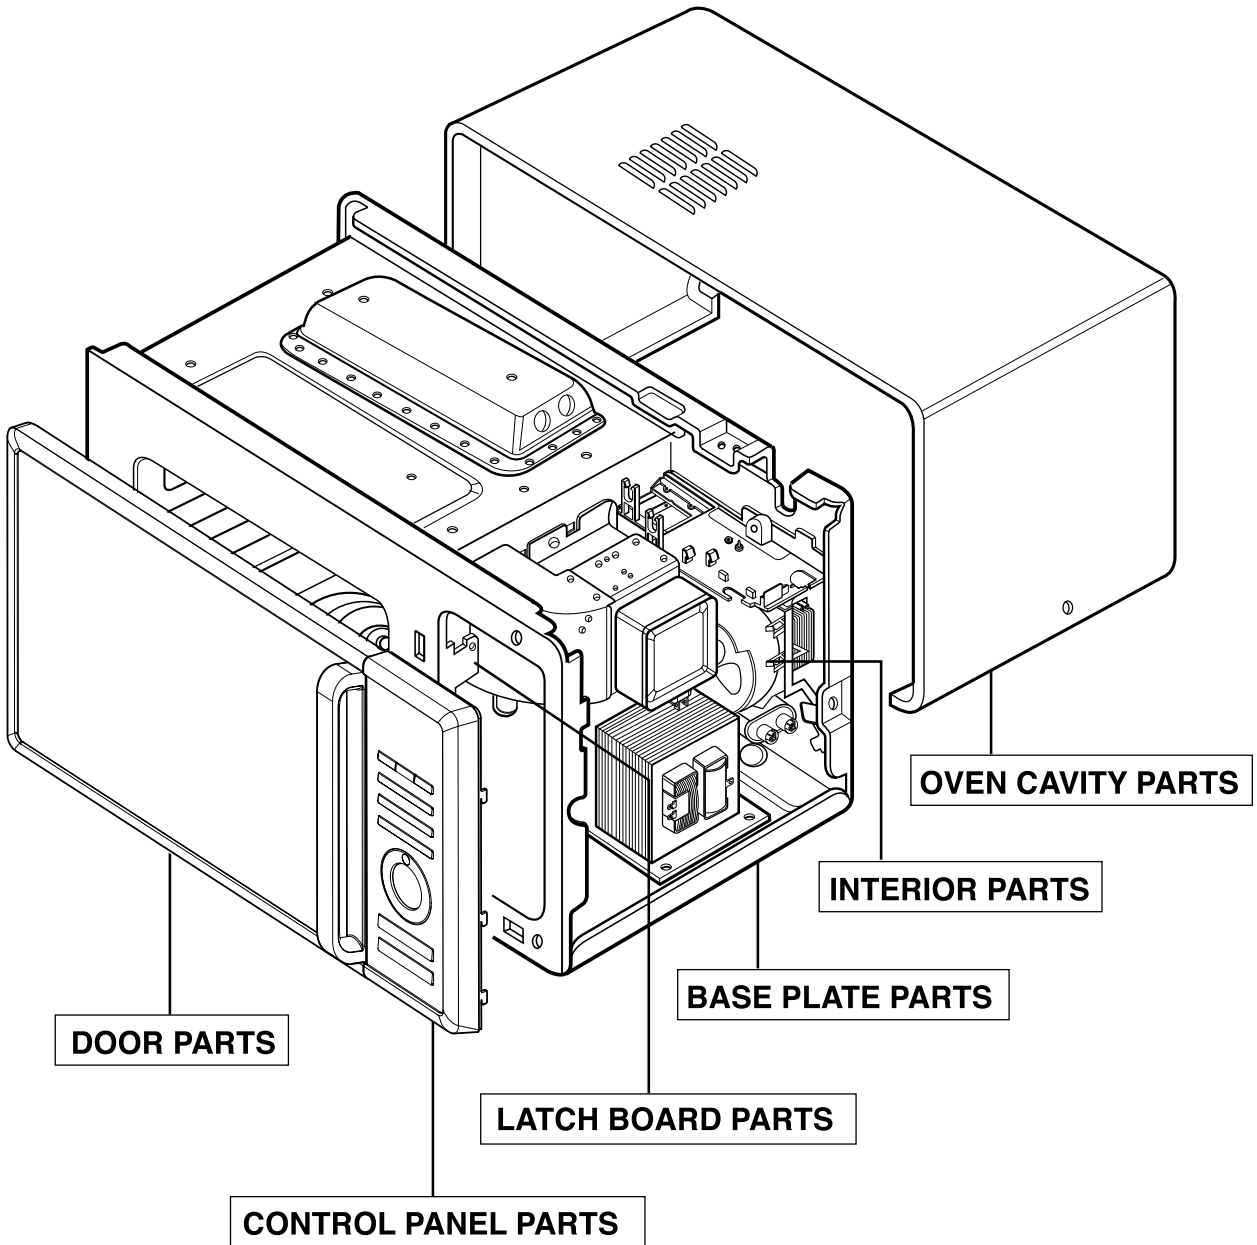

EXPLODED VIEW

INTRODUCTION

MODEL: MH-6380SL

DOOR PARTS

CONTROL PANEL PARTS

OVEN CAVITY PARTS

LATCH BOARD PARTS

INTERIOR PARTS

BASE PLATE PARTS