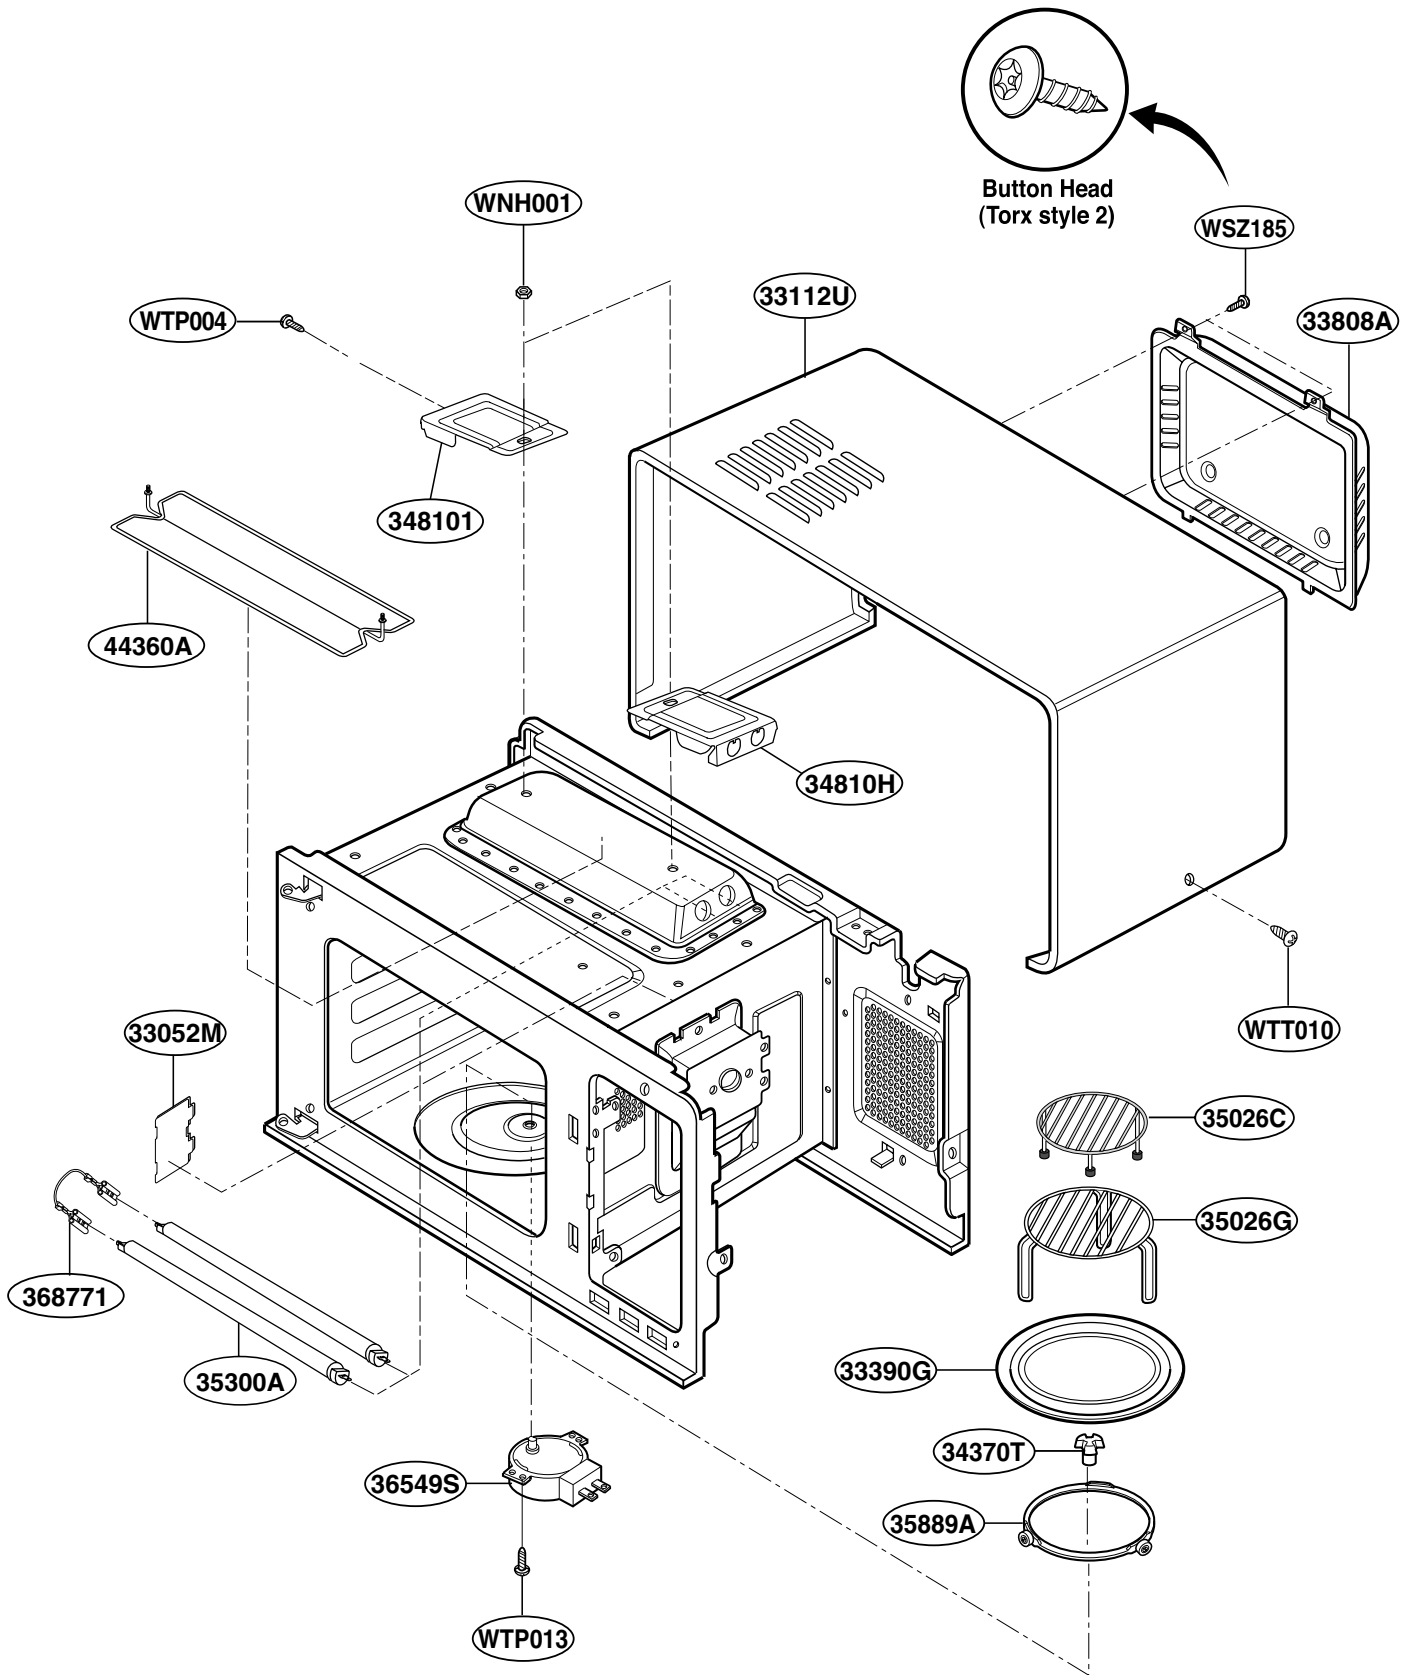

EXPLODED VIEW

INTRODUCTION

MODEL: MH-6380SL

DOOR PARTS

CONTROL PANEL PARTS

OVEN CAVITY PARTS

LATCH BOARD PARTS

INTERIOR PARTS

BASE PLATE PARTS