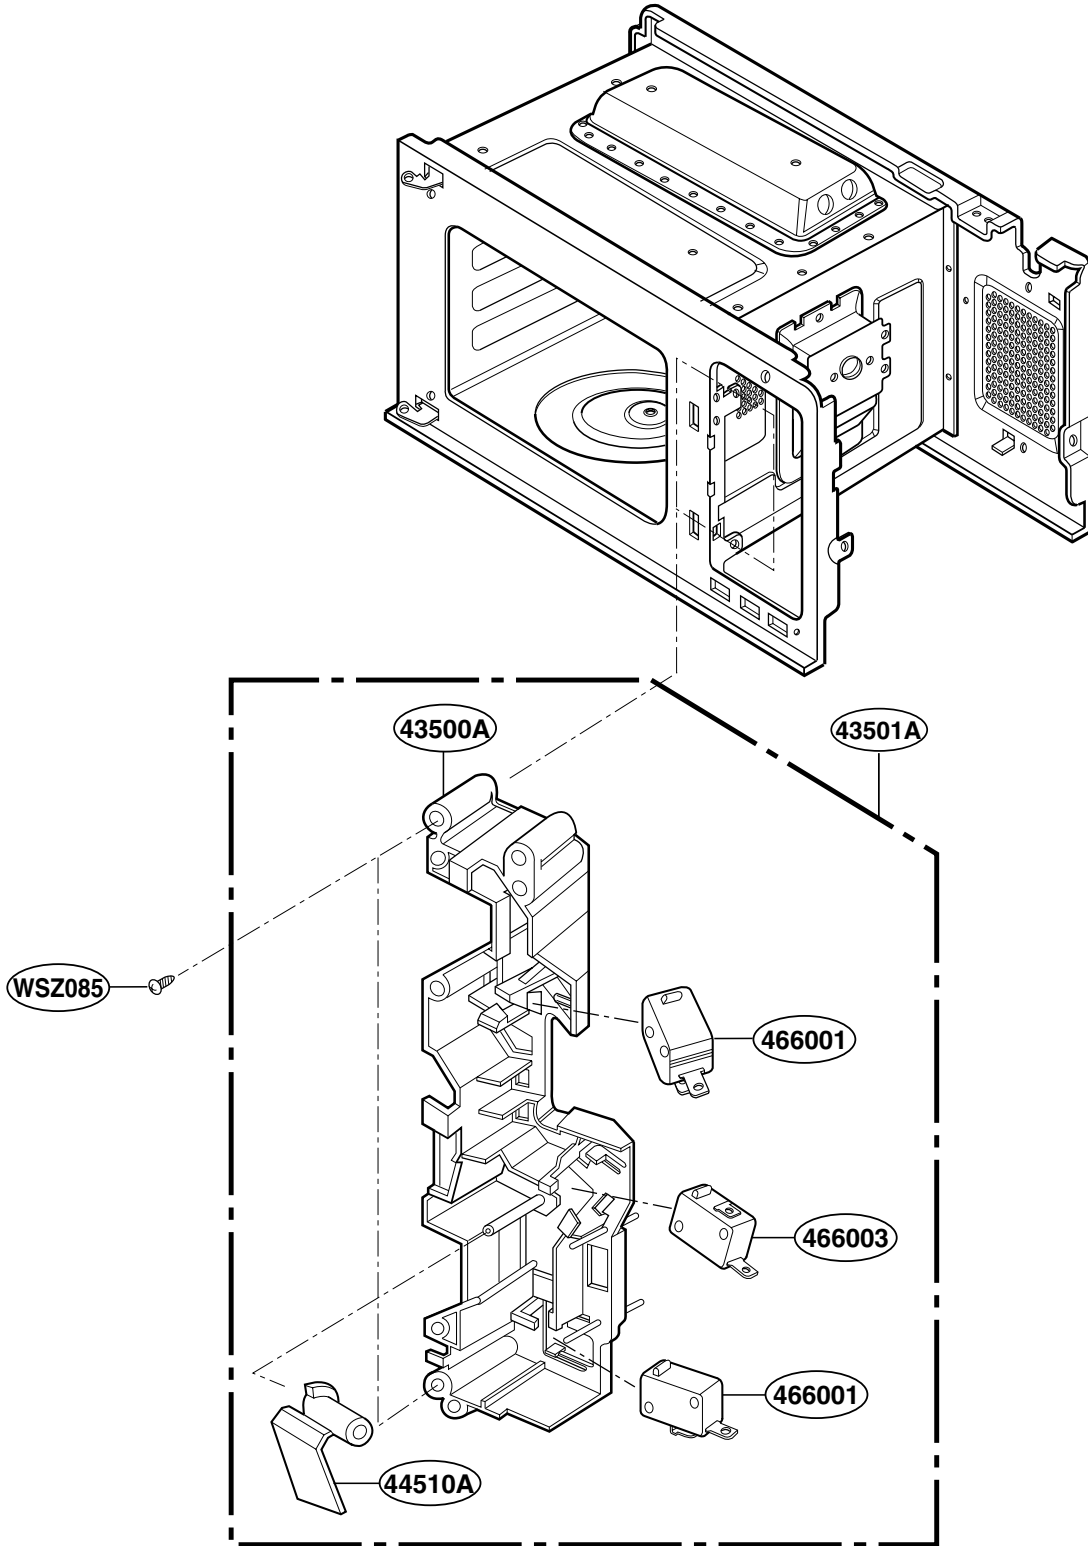

EXPLODED VIEW

INTRODUCTION

MODEL: MH-6380SL

DOOR PARTS

CONTROL PANEL PARTS

OVEN CAVITY PARTS

LATCH BOARD PARTS

INTERIOR PARTS

BASE PLATE PARTS