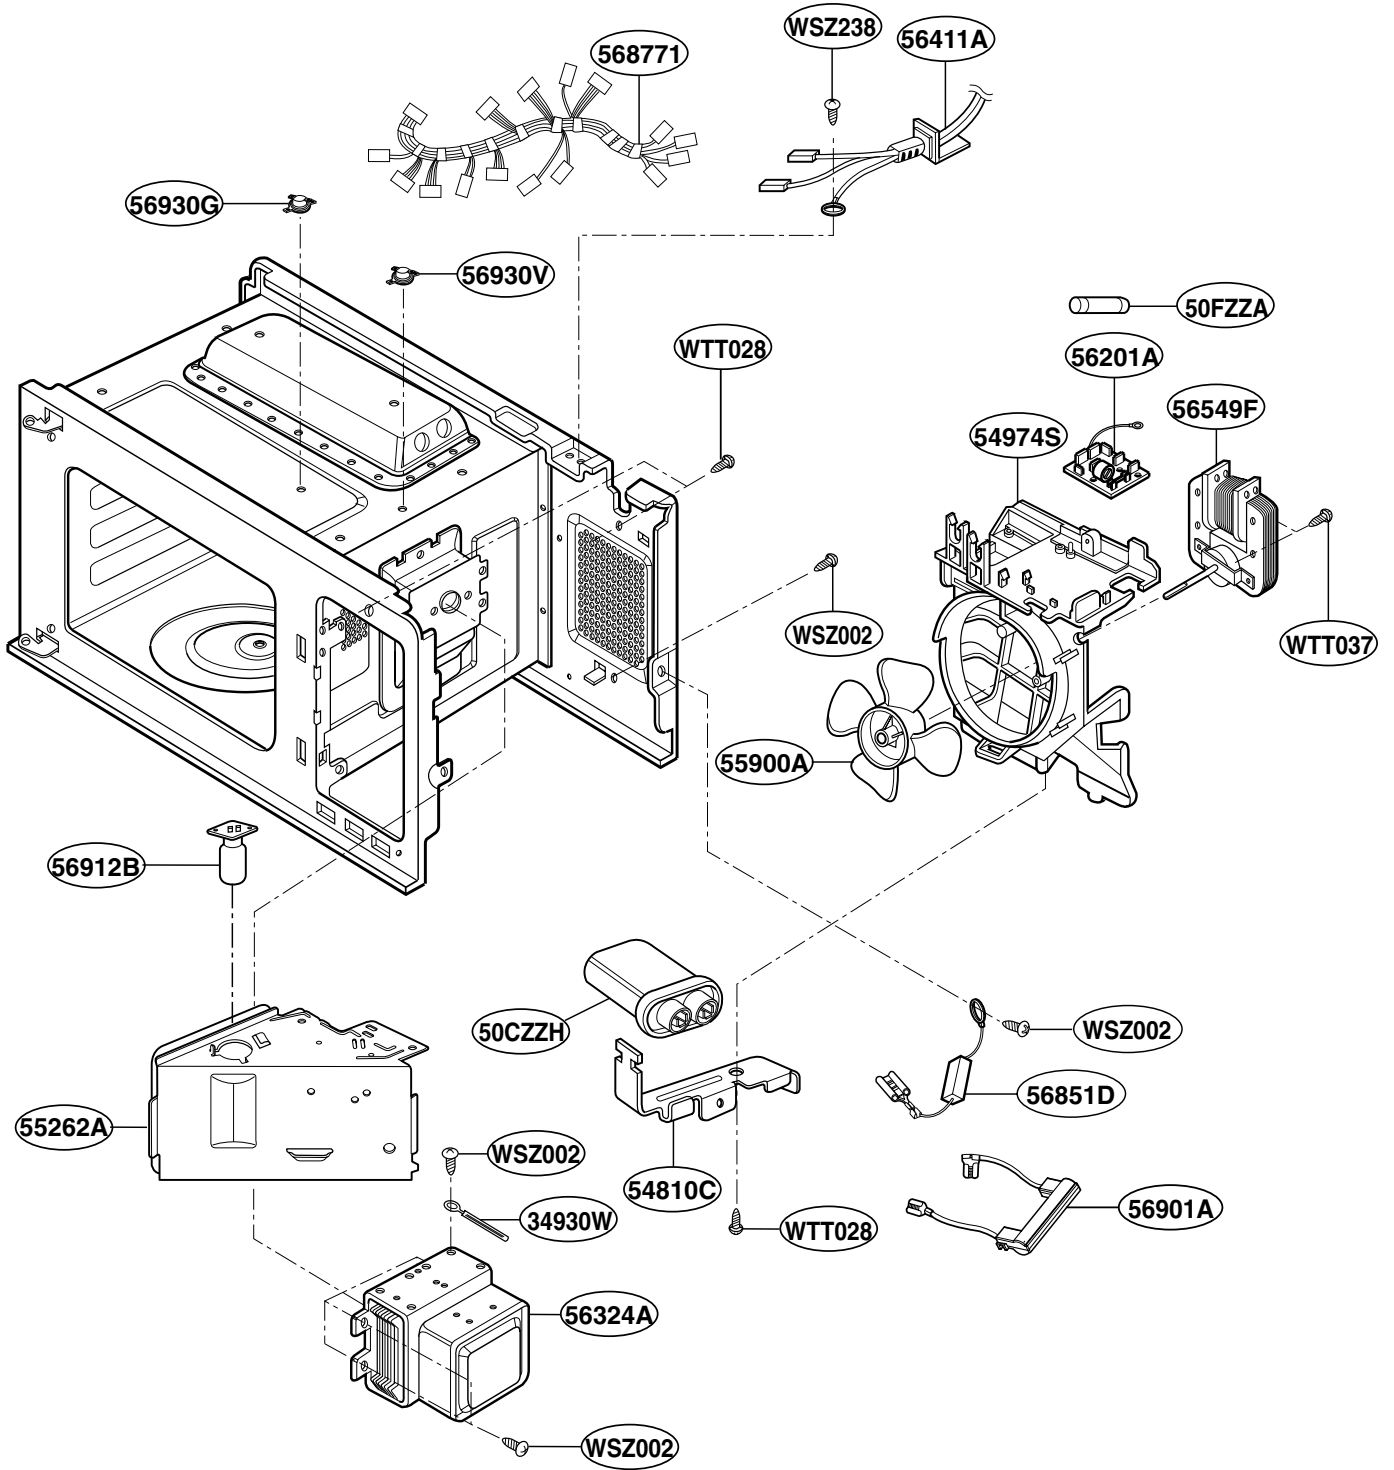

EXPLODED VIEW

INTRODUCTION

MODEL: MH-6380SL

DOOR PARTS

CONTROL PANEL PARTS

OVEN CAVITY PARTS

LATCH BOARD PARTS

INTERIOR PARTS

BASE PLATE PARTS