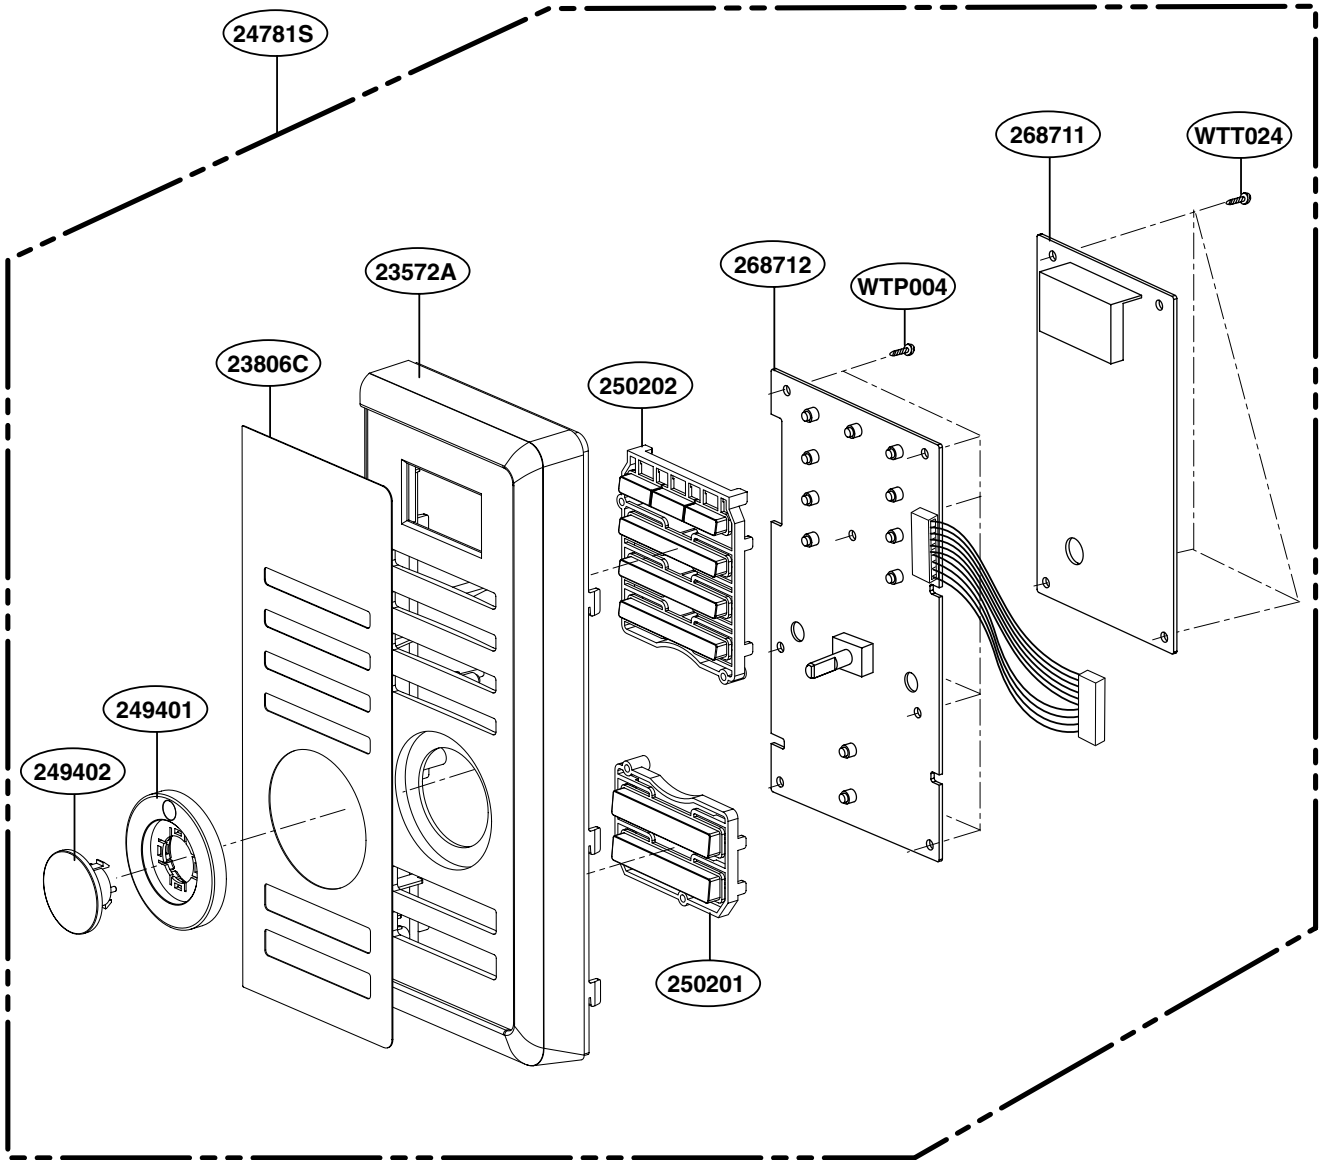

EXPLODED VIEW

INTRODUCTION

MODEL: MH-6380SL

DOOR PARTS

CONTROL PANEL PARTS

OVEN CAVITY PARTS

LATCH BOARD PARTS

INTERIOR PARTS

BASE PLATE PARTS