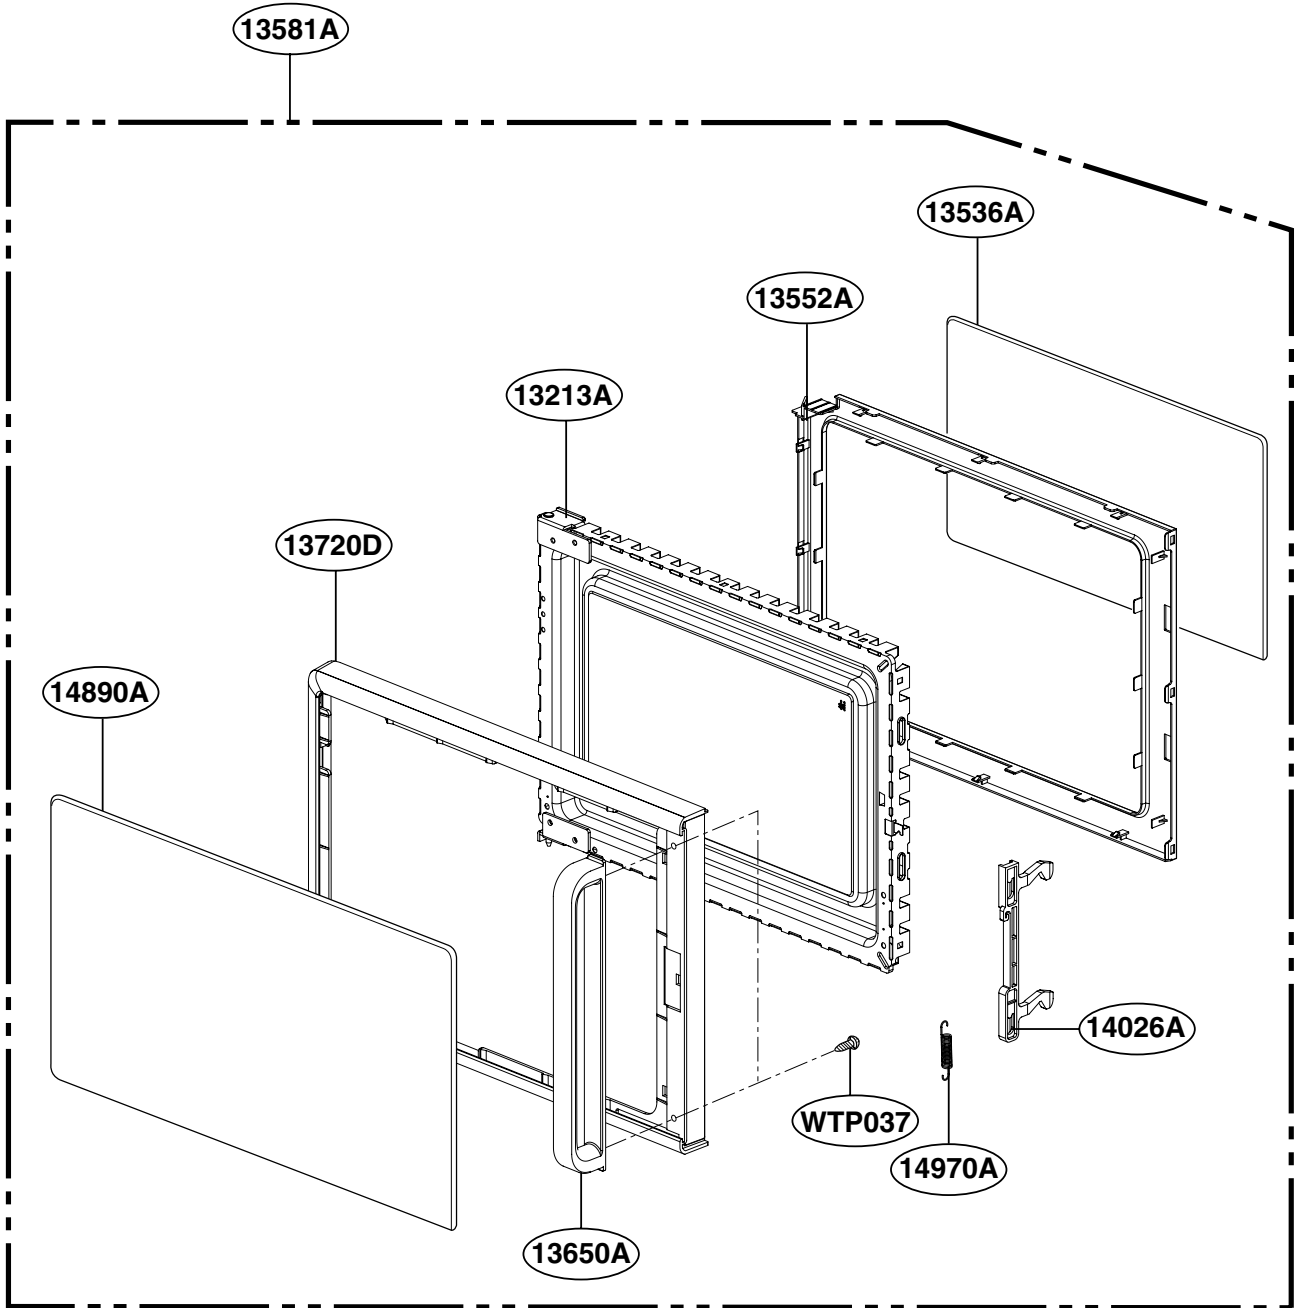

EXPLODED VIEW

INTRODUCTION

MODEL: MH-6380SL

DOOR PARTS

CONTROL PANEL PARTS

OVEN CAVITY PARTS

LATCH BOARD PARTS

INTERIOR PARTS

BASE PLATE PARTS