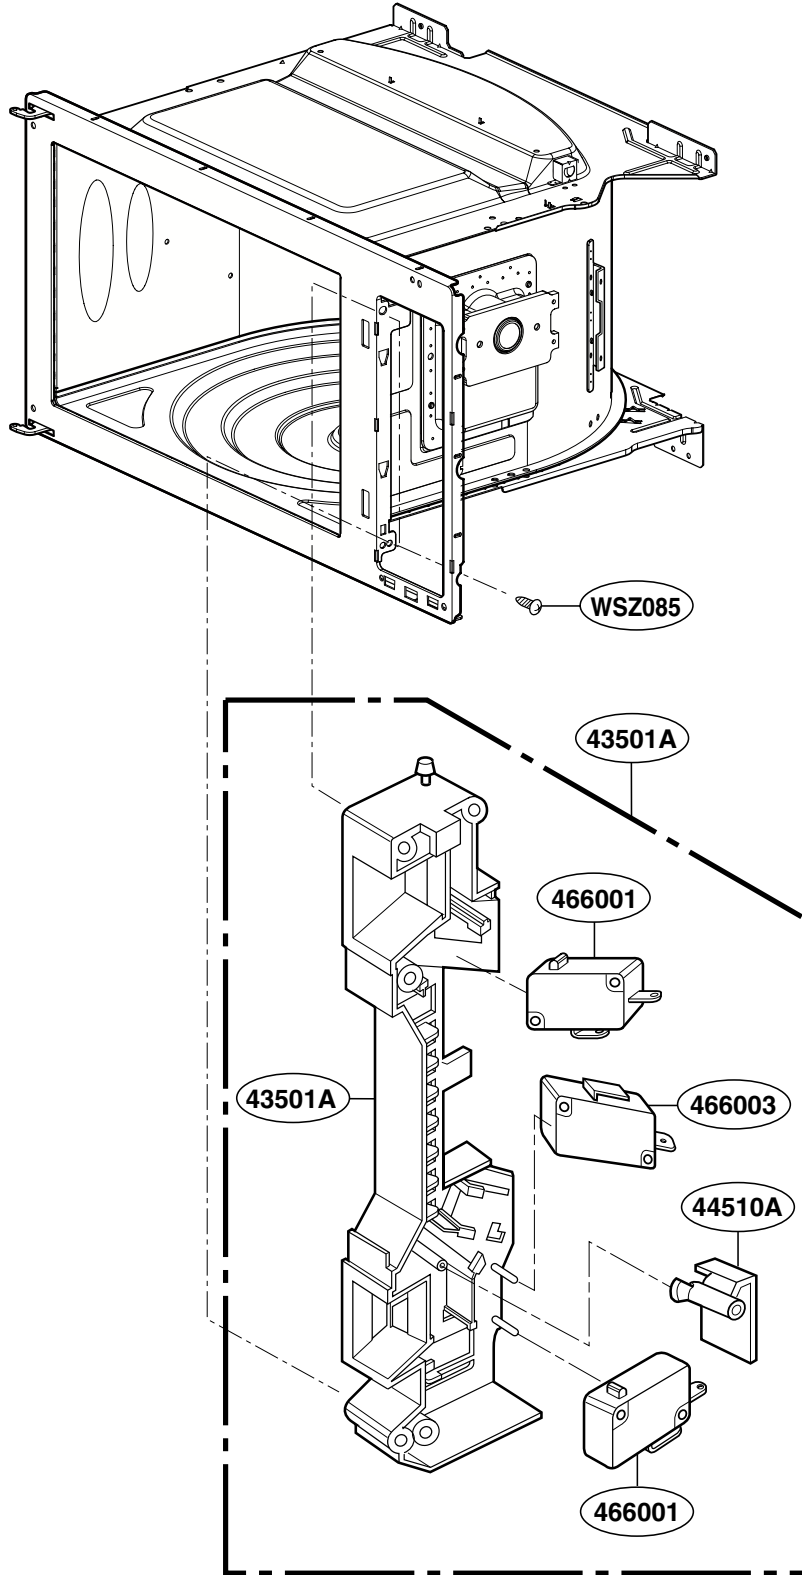

EXPLODED VIEW

INTRODUCTION

MODEL: MC-8483NLR

DOOR PARTS

* NSP: NOT SERVICE PARTS

CONTROL PANEL PARTS

OVEN CAVITY PARTS

LATCH BOARD PARTS

INTERIOR PARTS

BASE PLATE PARTS