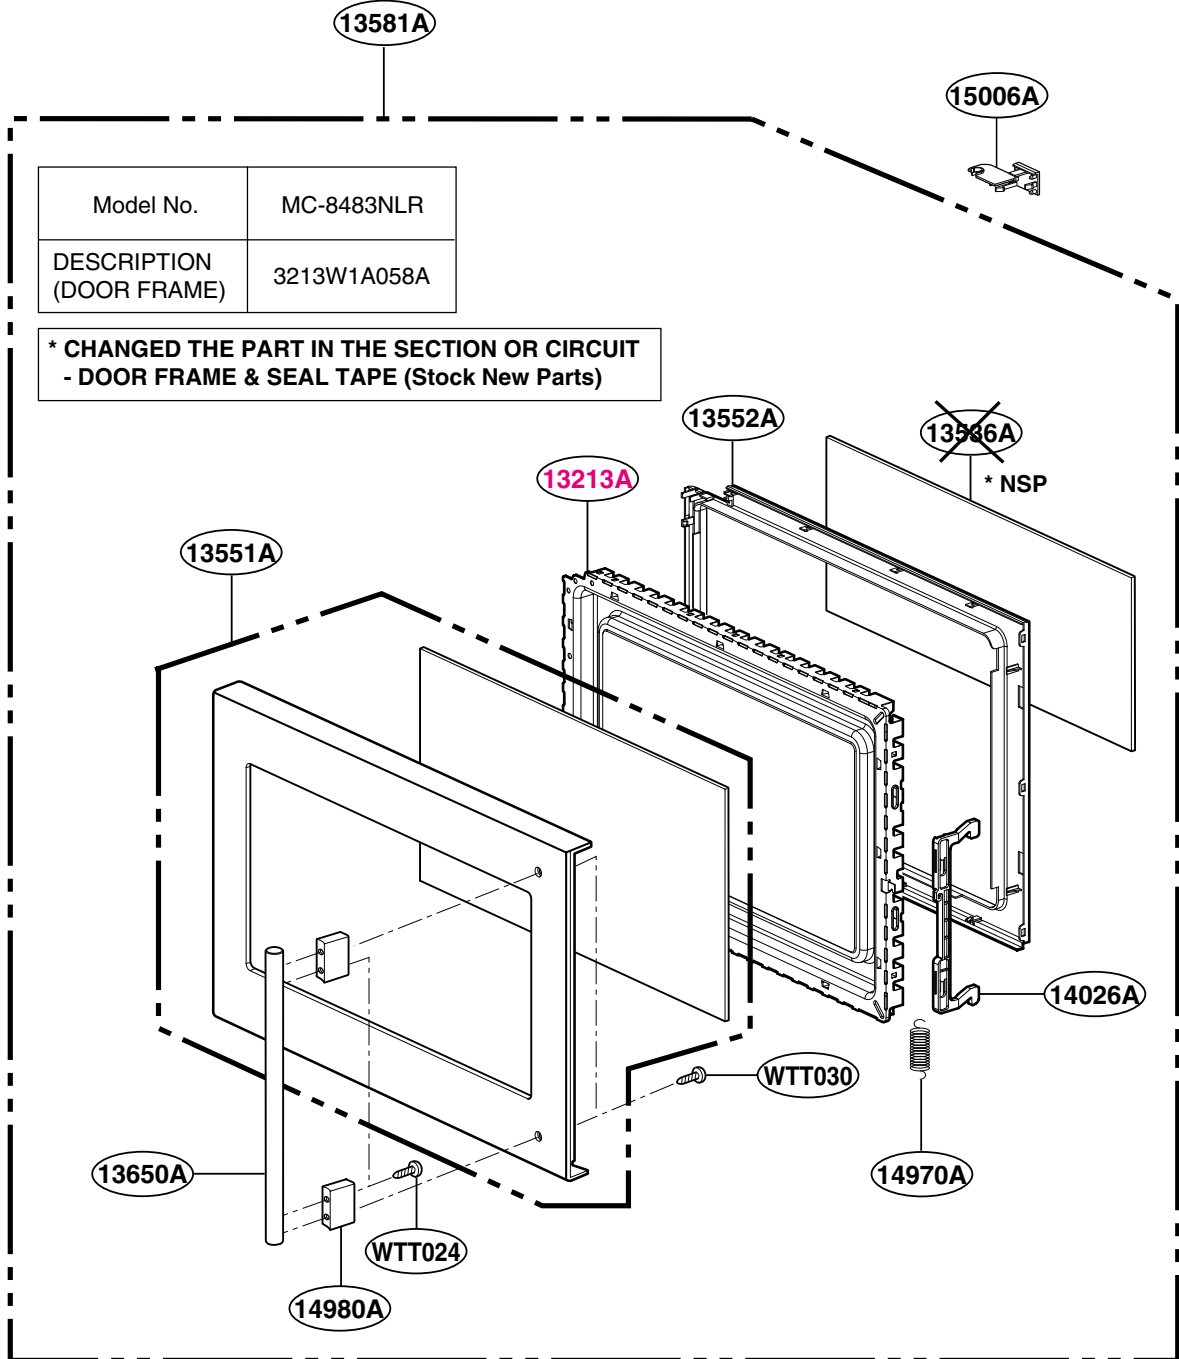

EXPLODED VIEW

INTRODUCTION

MODEL: MC-8483NLR

DOOR PARTS

* NSP: NOT SERVICE PARTS

CONTROL PANEL PARTS

OVEN CAVITY PARTS

LATCH BOARD PARTS

INTERIOR PARTS

BASE PLATE PARTS