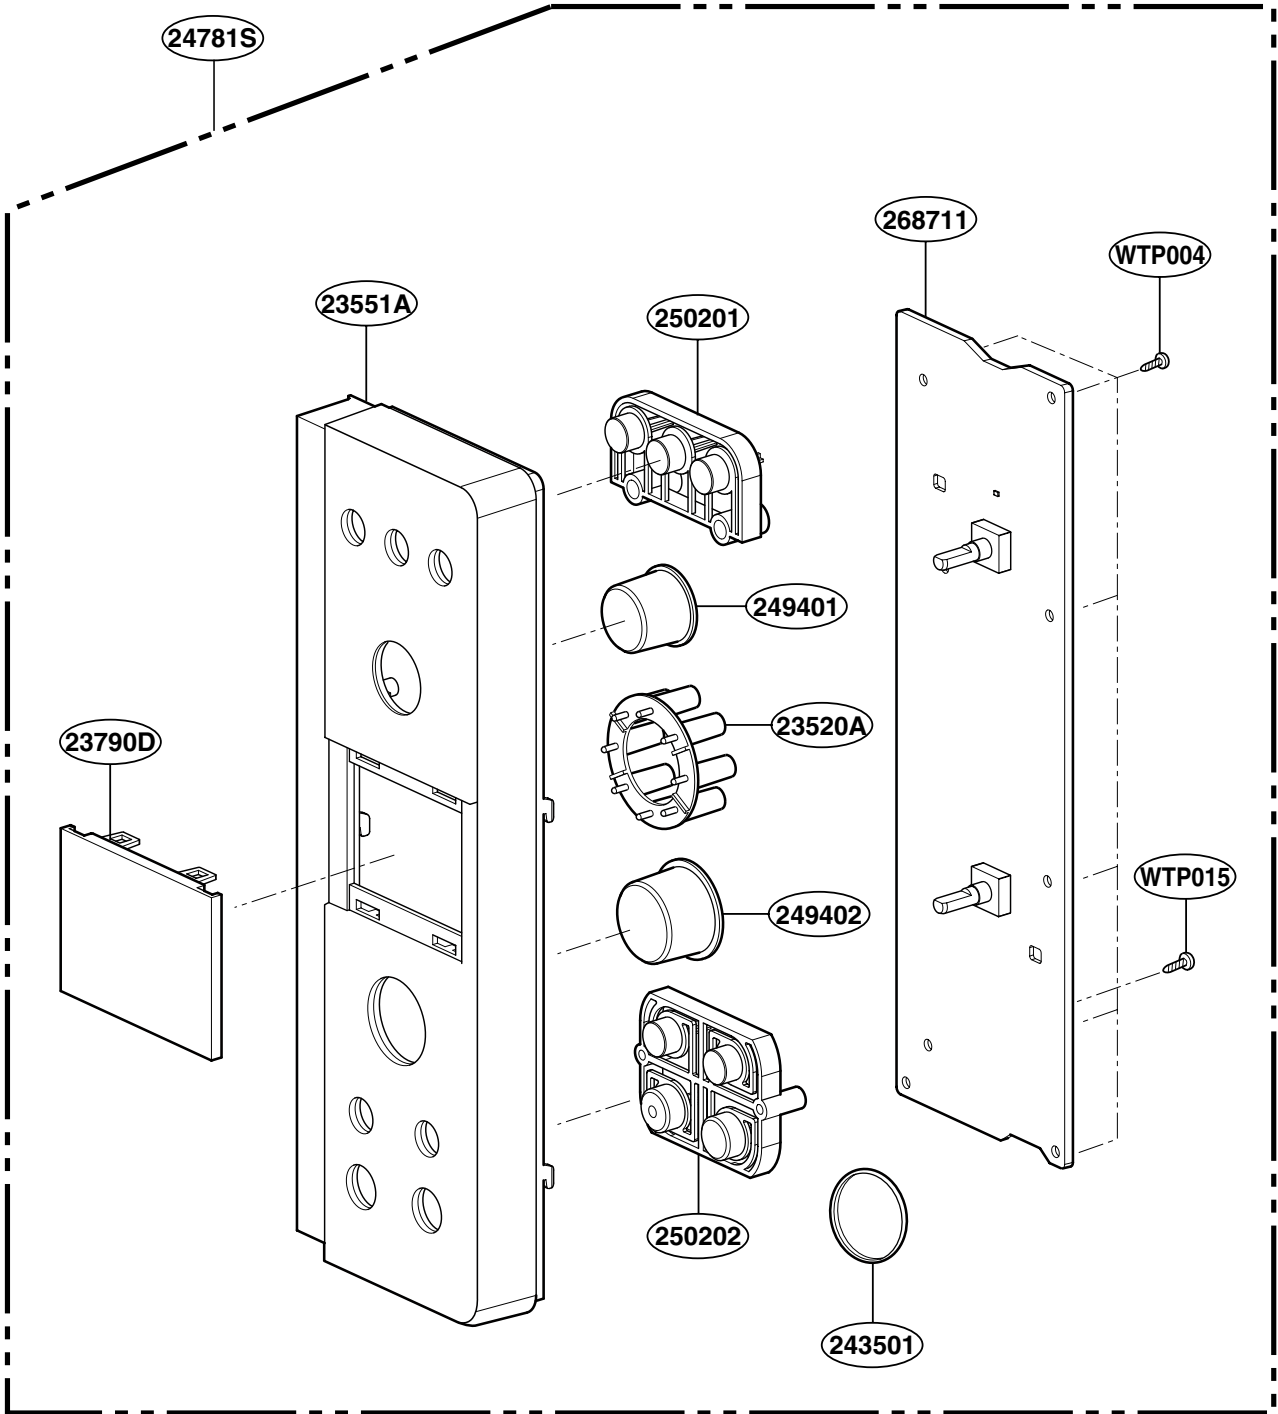

EXPLODED VIEW

INTRODUCTION

MODEL: MC-8483NLR

DOOR PARTS

* NSP: NOT SERVICE PARTS

CONTROL PANEL PARTS

OVEN CAVITY PARTS

LATCH BOARD PARTS

INTERIOR PARTS

BASE PLATE PARTS