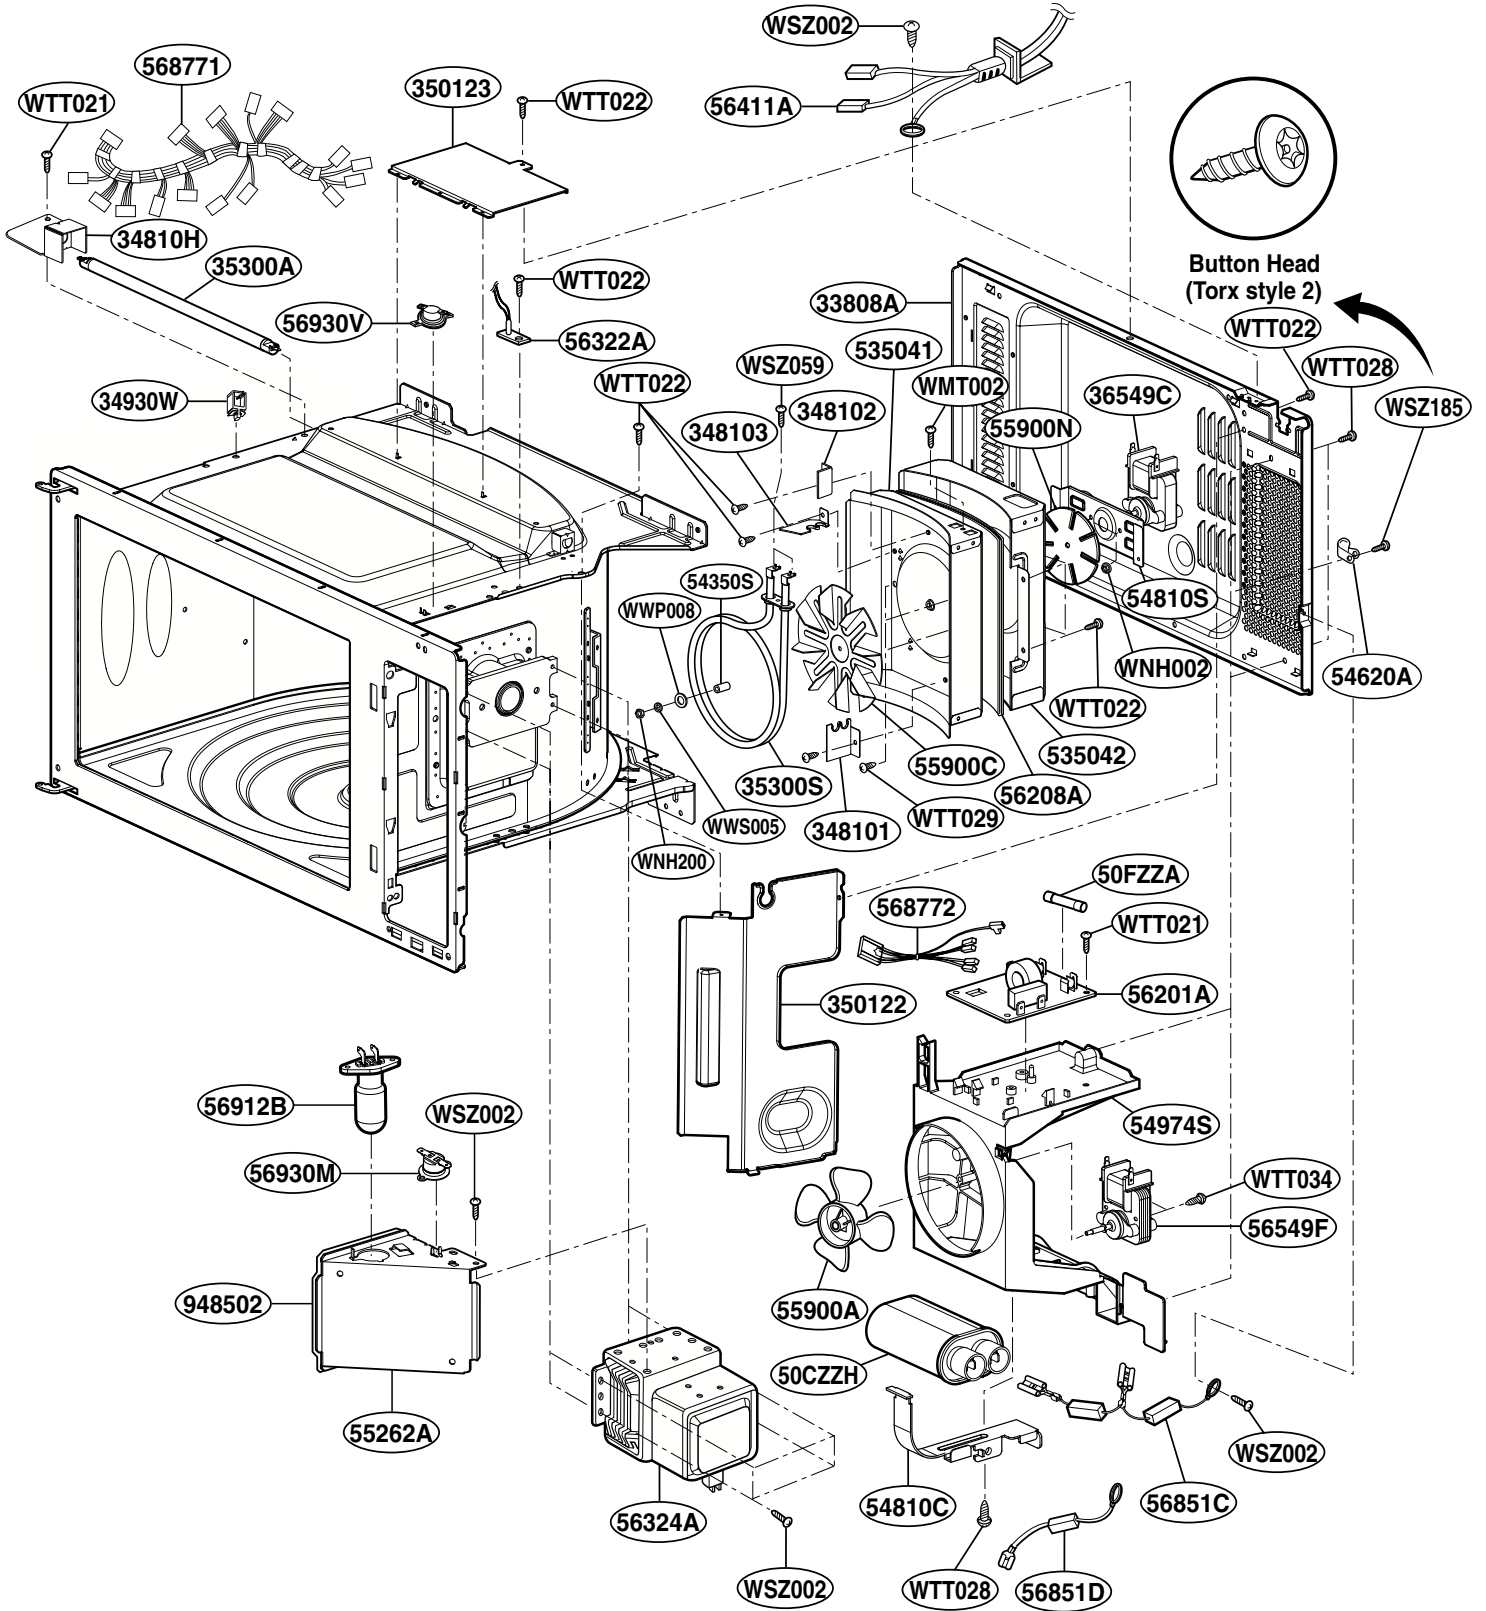

EXPLODED VIEW

INTRODUCTION

MODEL: MC-8483NLR

DOOR PARTS

* NSP: NOT SERVICE PARTS

CONTROL PANEL PARTS

OVEN CAVITY PARTS

LATCH BOARD PARTS

INTERIOR PARTS

BASE PLATE PARTS