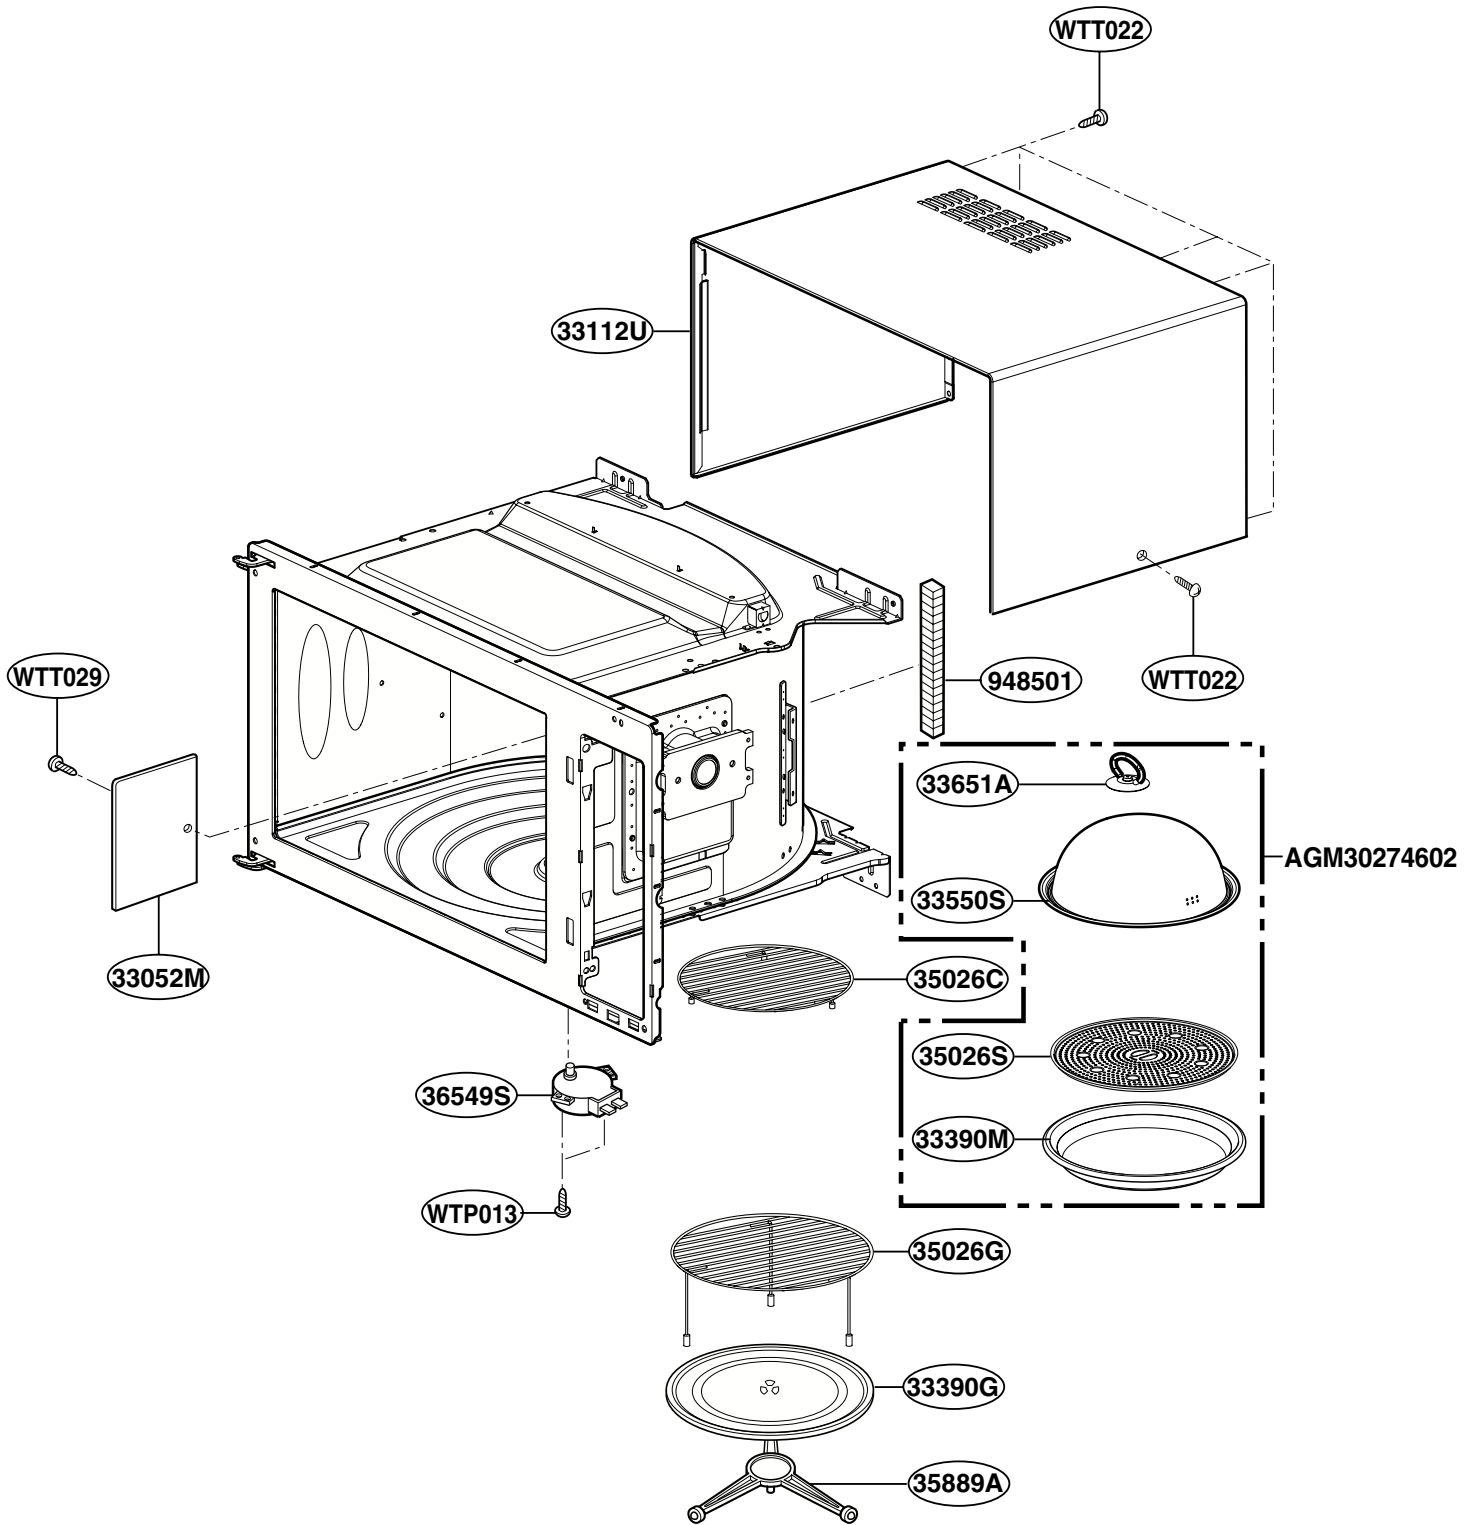

EXPLODED VIEW

INTRODUCTION

MODEL: MC-8483NLR

DOOR PARTS

* NSP: NOT SERVICE PARTS

CONTROL PANEL PARTS

OVEN CAVITY PARTS

LATCH BOARD PARTS

INTERIOR PARTS

BASE PLATE PARTS