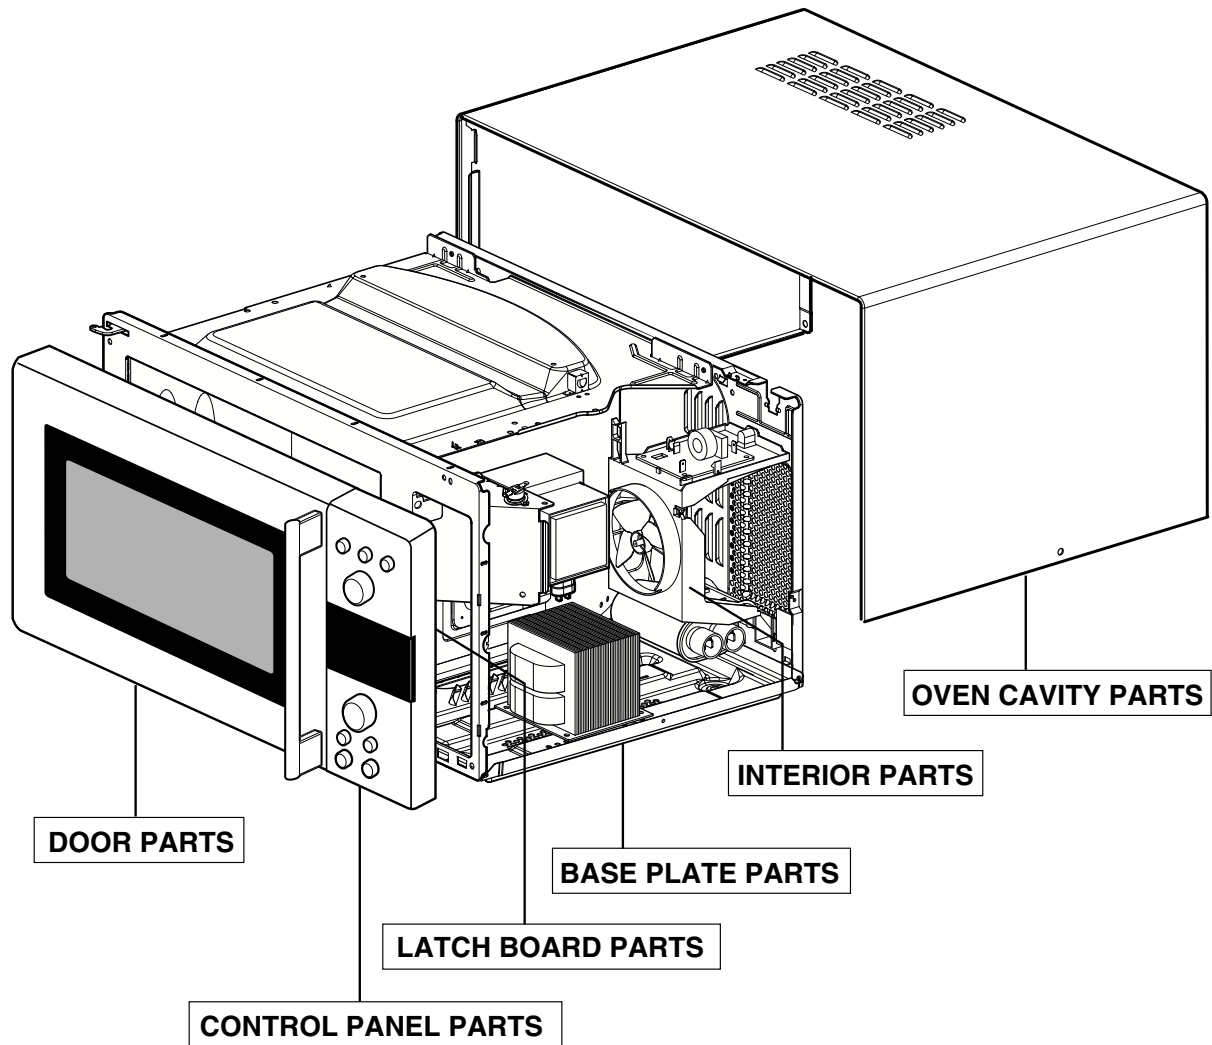

EXPLODED VIEW

INTRODUCTION

MODEL: MC-8483NLR

DOOR PARTS

* NSP: NOT SERVICE PARTS

CONTROL PANEL PARTS

OVEN CAVITY PARTS

LATCH BOARD PARTS

INTERIOR PARTS

BASE PLATE PARTS