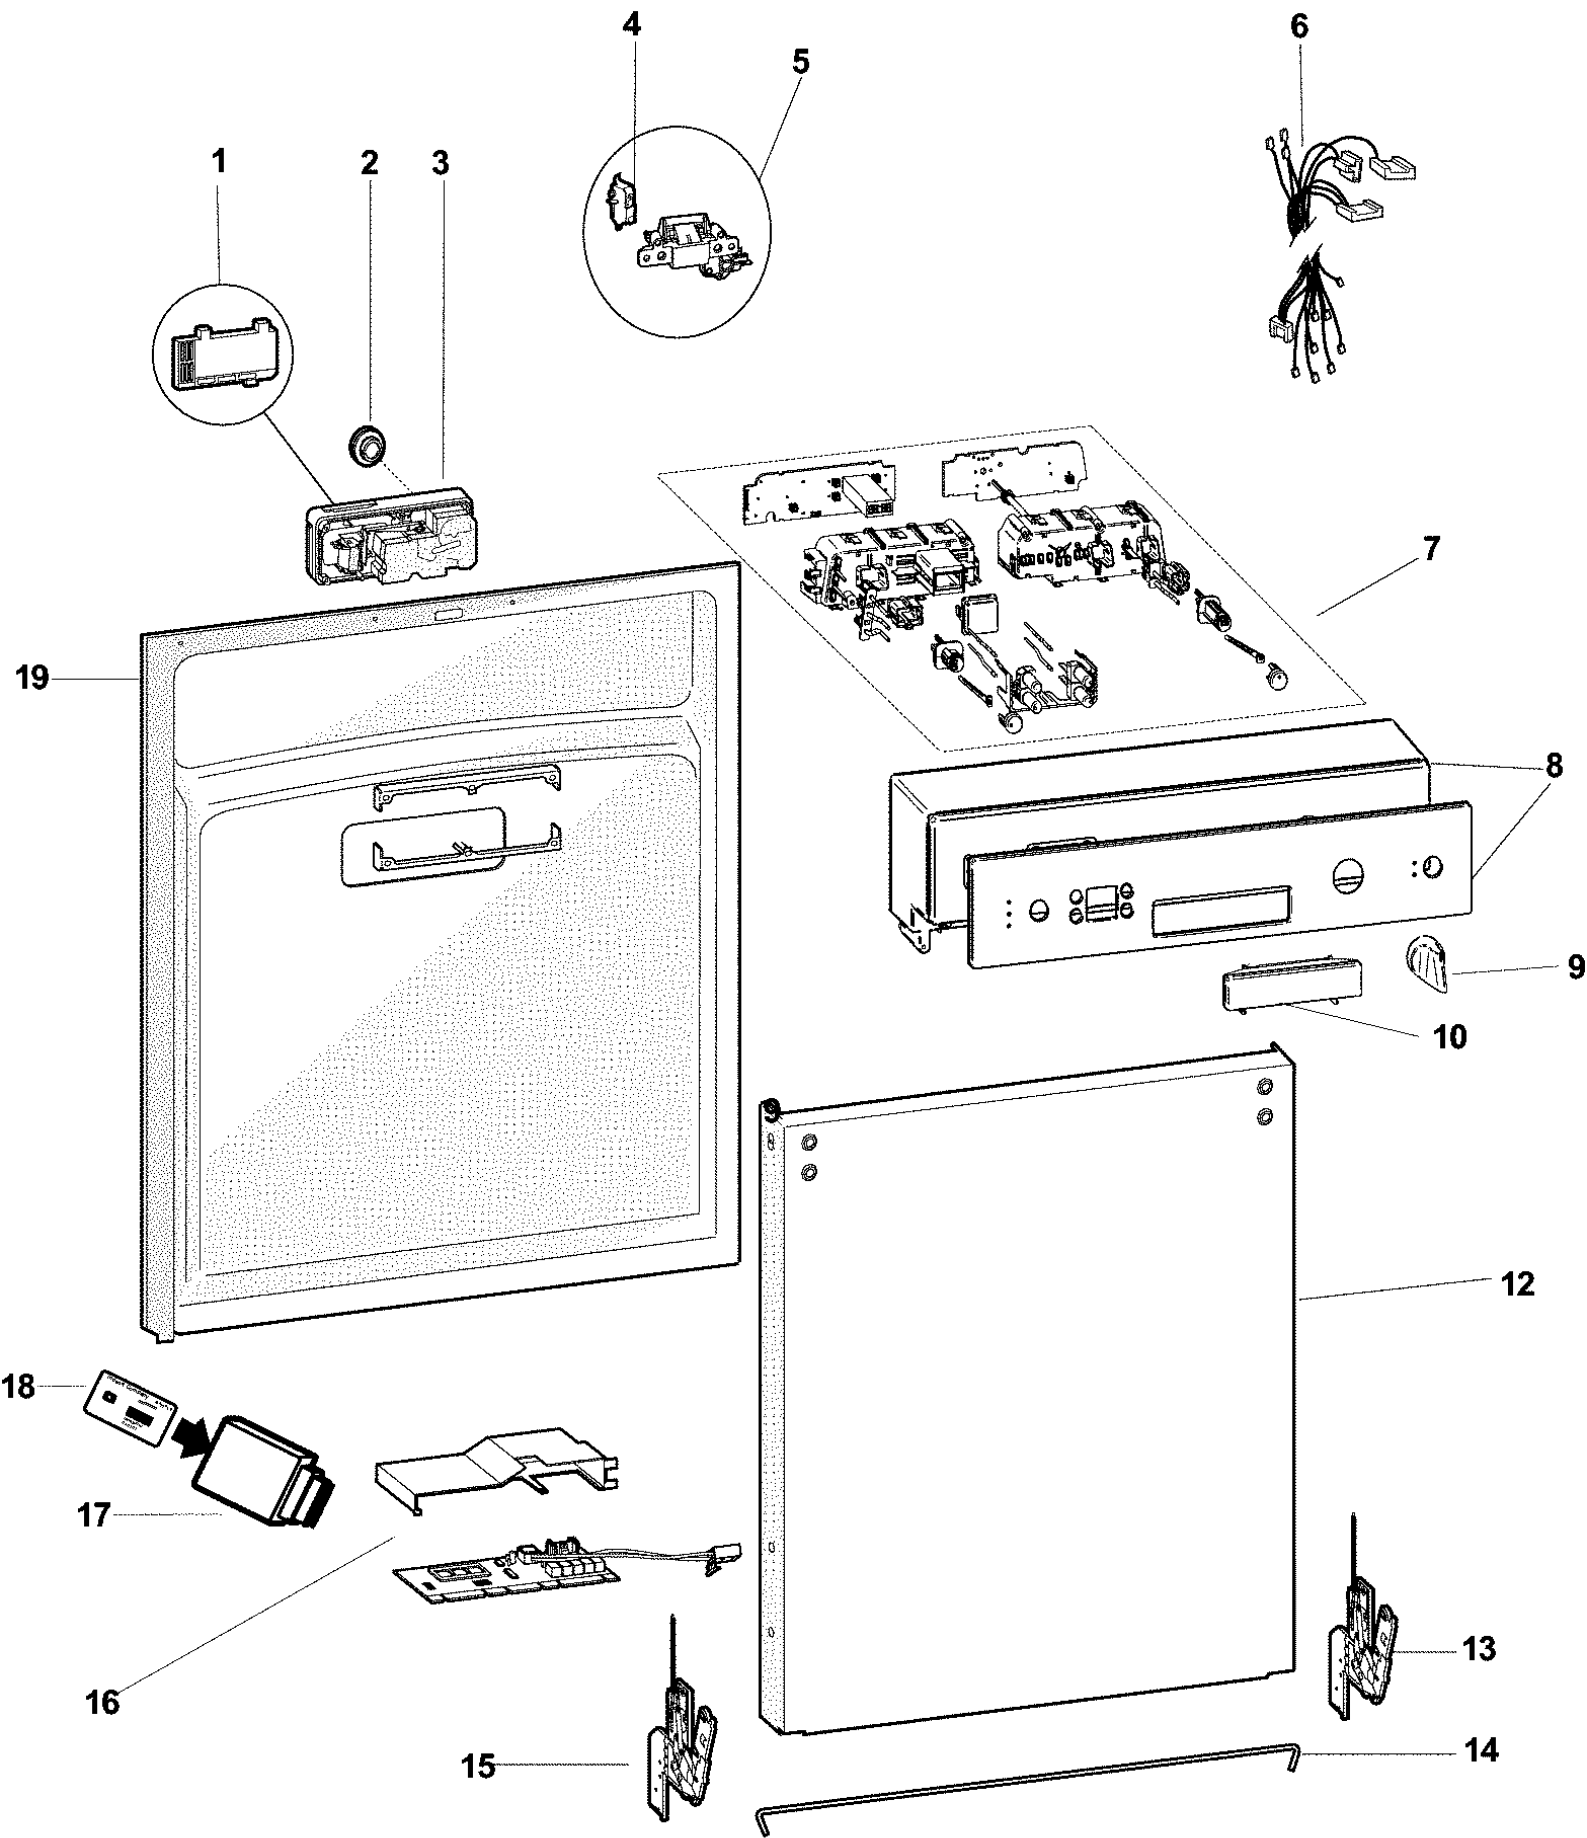

2270330F

Pos.	Référence	Désignation
002	C00051755	KIT 2 BOUCHONS BLANCS
003	C00269326	ELECTROC.DETER.(NO LAMPE RINC.-R
005	C00275699	FERMETURE PORTE DEA602 45CM
006	C00256981	CABLAGE DEA601-BOITIER TEST TROU
006	C00274119	CABLAGE PORTE INTERIEURE-CHARNIE
006	C00274120	CABLAGE DEA602-INTERFACE
006	C00274121	CABLAGE DEA601-ELECT.DETER.-FERM
006	C00274124	CABLAGE DEA602-PRESSOSTAT-BAC FO
006	C00274125	CABLAGE DEA602 EV1-RIG-T
006	C00274126	CABLAGE DEA602-REED DE SEL
006	C00274127	CABLAGE DEA602-ALIMENTATION
006	C00275122	CABLAGE DEA602-POMPE VID-ELECTRO
006	C00275124	CABLAGE DEA602-BLDC-MOTEUR LAVAG
007	C00277028	INTERFACE DISPLAY DIGIT+MANETTE
008	C00279555	TABLAU DE BORD LPE14-207AN
009	C00277264	BOUTON GRIS VESMALIT
012	C00256855	PORTE ZINC 60CM
013	C00256540	ARTICLE CHARNIERE DROITE
014	C00257101	FIL CHARNIERE 60CM EOS
015	C00256541	ARTICLE CHARNIERE GAUCHE
016	C00274113	MODULE DEA 602 BLDC
017	C00272306	SMART READER FOR CARD 8KB 32KB +
018	C00277010	CARD LPE14-207 8KB LVS SW 286551
019	C00256831	ENSEMBLE PORTE INTERIEURE L.I. E
019	C00272006	KIT INSTALLATION EOS
099	C00057706	VITE AUT. T1/2T CON PUNTA
099	C00092348	VIS AUTORACLANTE 3,5X8
099	C00094120	VIS CONTRE PORTE/TABLAU DE BORD
099	C00094966	RESSORT PORTE LVS
099	C00257104	COUVRE BORD
099	C00272613	VIS DE FIXATION CONTRE PORTE/POR