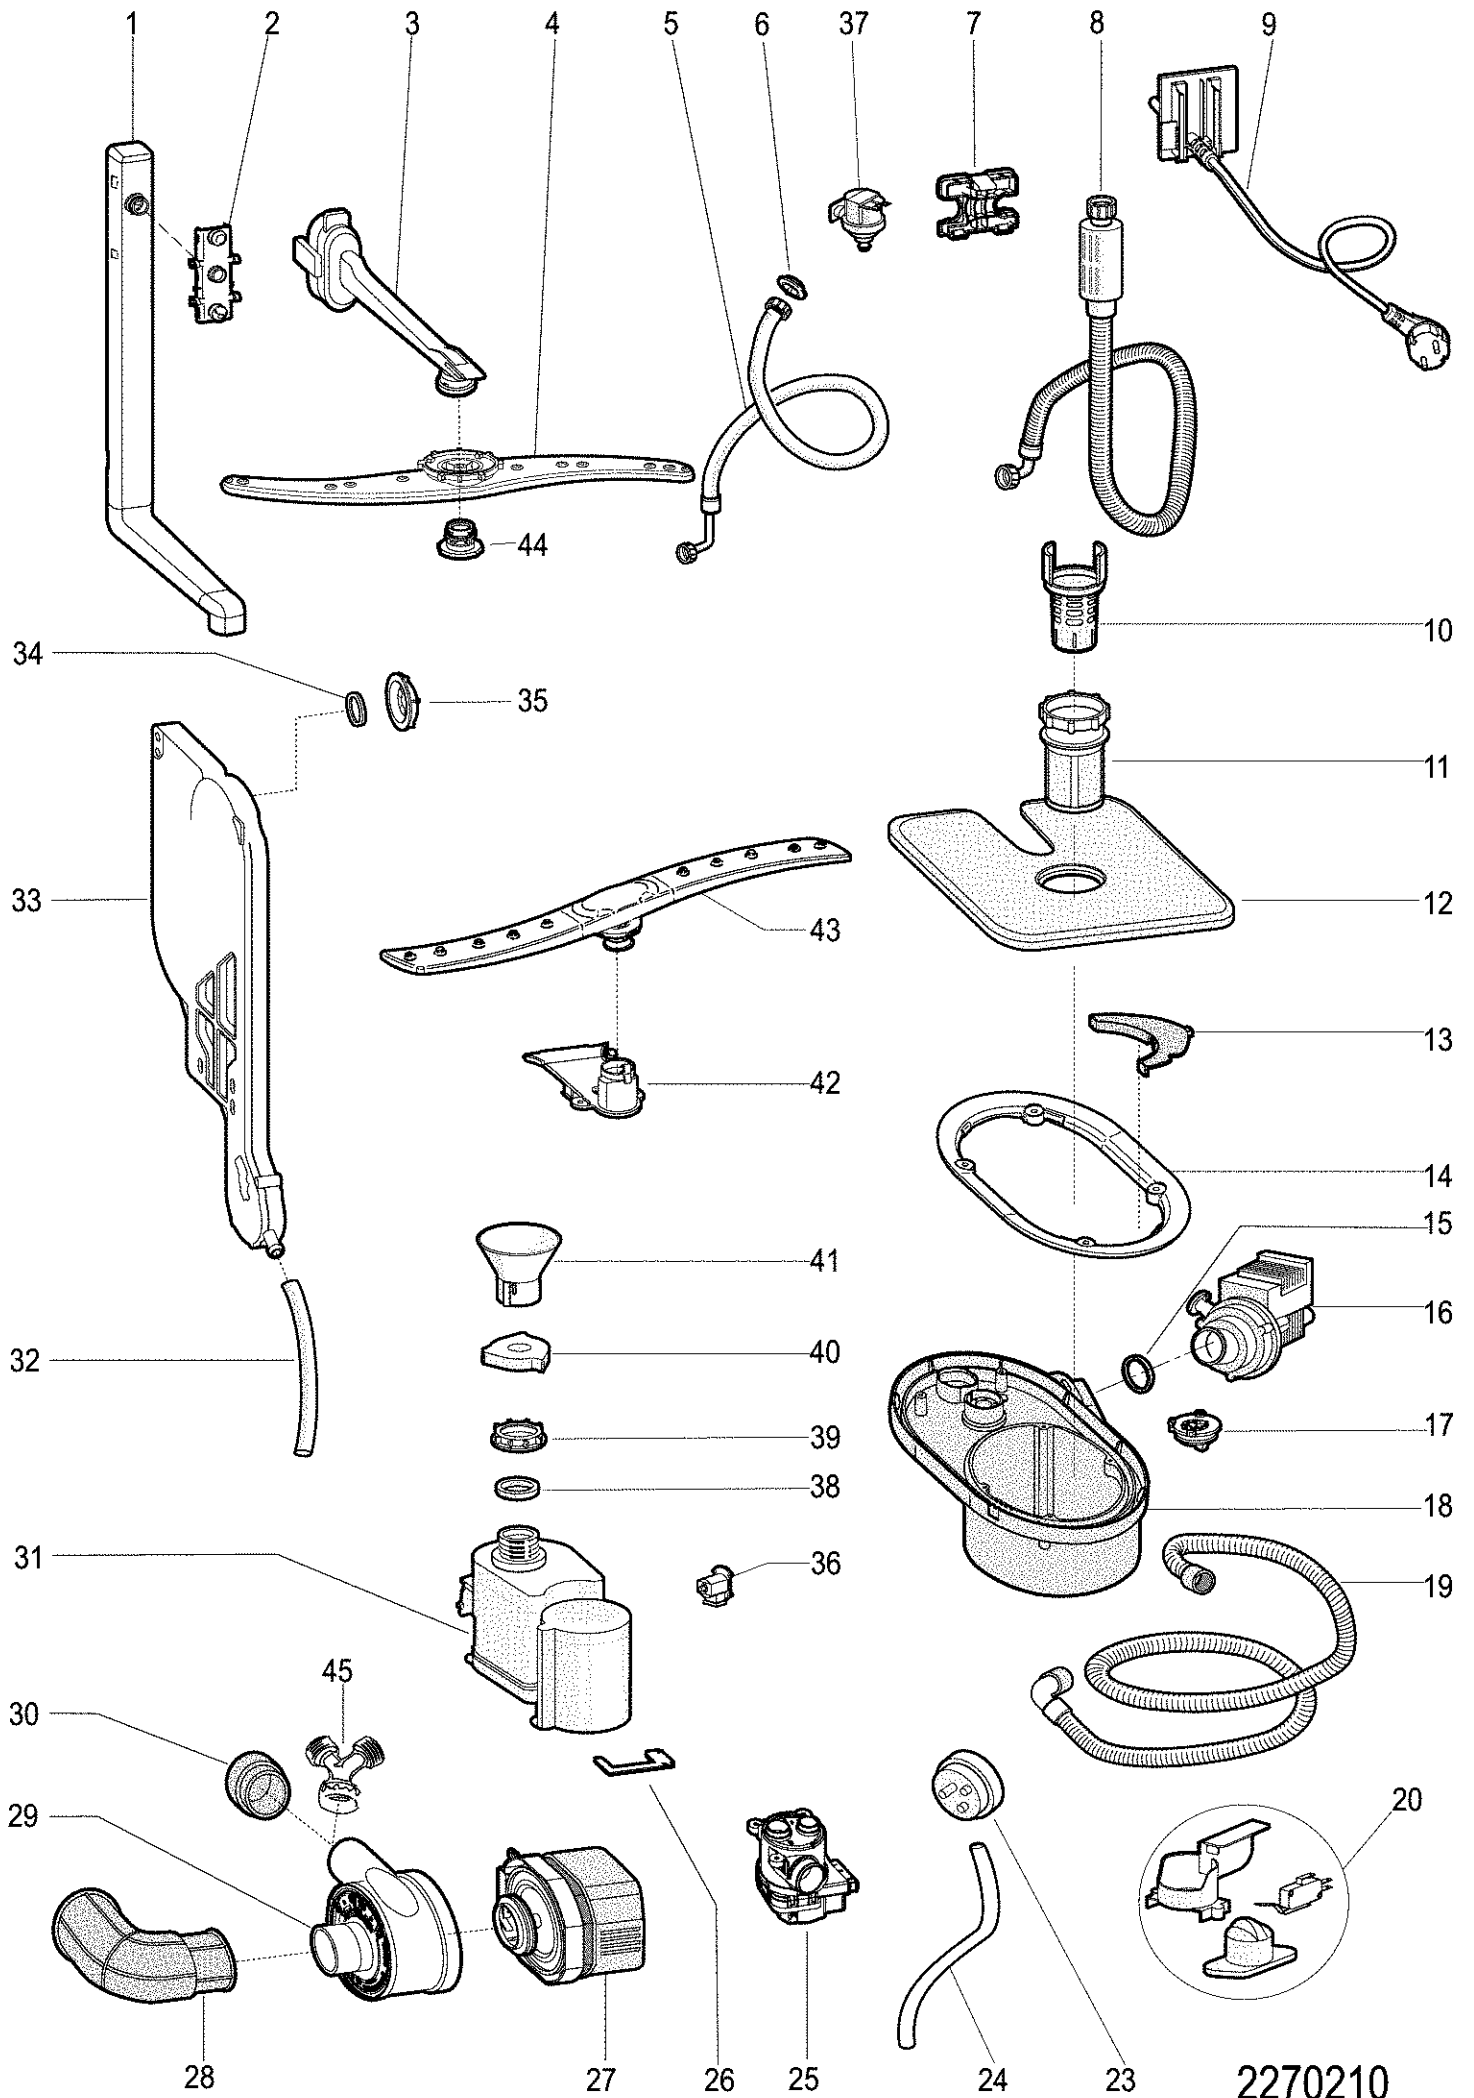

2270110

Pos.	Référence	Désignation
001	C00260863	HANDLE PANIER GRIS (RAL7024)
002	C00260882	SUPPORT PLATINE
002	C00260886	BASCULANT VERRES
002	C00271615	BASCULANT + SUPPORT LUNETTES
002	C00272650	PANIER SUPERIEUR ENSEMBLE REG. G
002	C00272999	BASCULANT PANIER SUPERIEUR GRIS
003	C00256864	ENSEMBLE POIGNEE COMPLETE SX GRI
003	C00256865	ENSEMBLE POIGNEE COMPLETE DX GRI
004	C00260860	PANIER PORTE COUVERTS GRIS SCHOL
005	C00260867	PARTIE INCLINABLE RAKING FOLDER
005	C00260869	PARTIE INCLINABLE RAKING FOLDER
005	C00272997	PANIER INFERIEUR GRIS
006	C00260820	ROULETTE PANIER INFERIEUR
007	C00257142	AXE ROULETTE PANIER
008	C00256568	BAC FOND DE CUVE 60CM
009	C00256563	PIED PLASTIQUE
010	C00256565	ENSEMBLE REGLAGE PIED
011	C00256564	ENSEMBLE TIRANT REGLAGE PIED
012	C00256828	SUPPORT COULISSE SUPERIEURE
013	C00256874	BUTOIR AVANT DE PANIER
014	C00277344	RAIL DE PANIER SUPERIEUR EOS.
016	C00256853	COTE GAUCHE ZINC
016	C00280490	COTE GAUCHE ZINC
018	C00256561	SOCLE + PIED (B.I.)
019	C00256560	FILTRE ANTI-PARASITES
019	C00278345	FILTRE ANTI-PARASITES
021	C00256852	COTE GAUCHE ZINC
021	C00280491	COTE GAUCHE ZINC
022	C00256530	INSONORISATION SX+DX+TOP
023	C00256569	TRAVERSE ARRIERE SUPERIEURE 60CM
024	C00256872	SUPPORT BLOCAGE BALANCIER
026	C00256570	JOINT DE PORTE 60CM EOS
028	C00256873	BUTOIR ARRIERE DE PANIER
099	C00036547	FILM ANTI-CONDENSATION
099	C00094138	TAMPON PANIER INFERIEUR EVO3
099	C00256553	BOUCHON MEUBLE HARDWARE
099	C00260213	CORNIERE FIXAGE SX
099	C00260214	CORNIERE FIXAGE DX