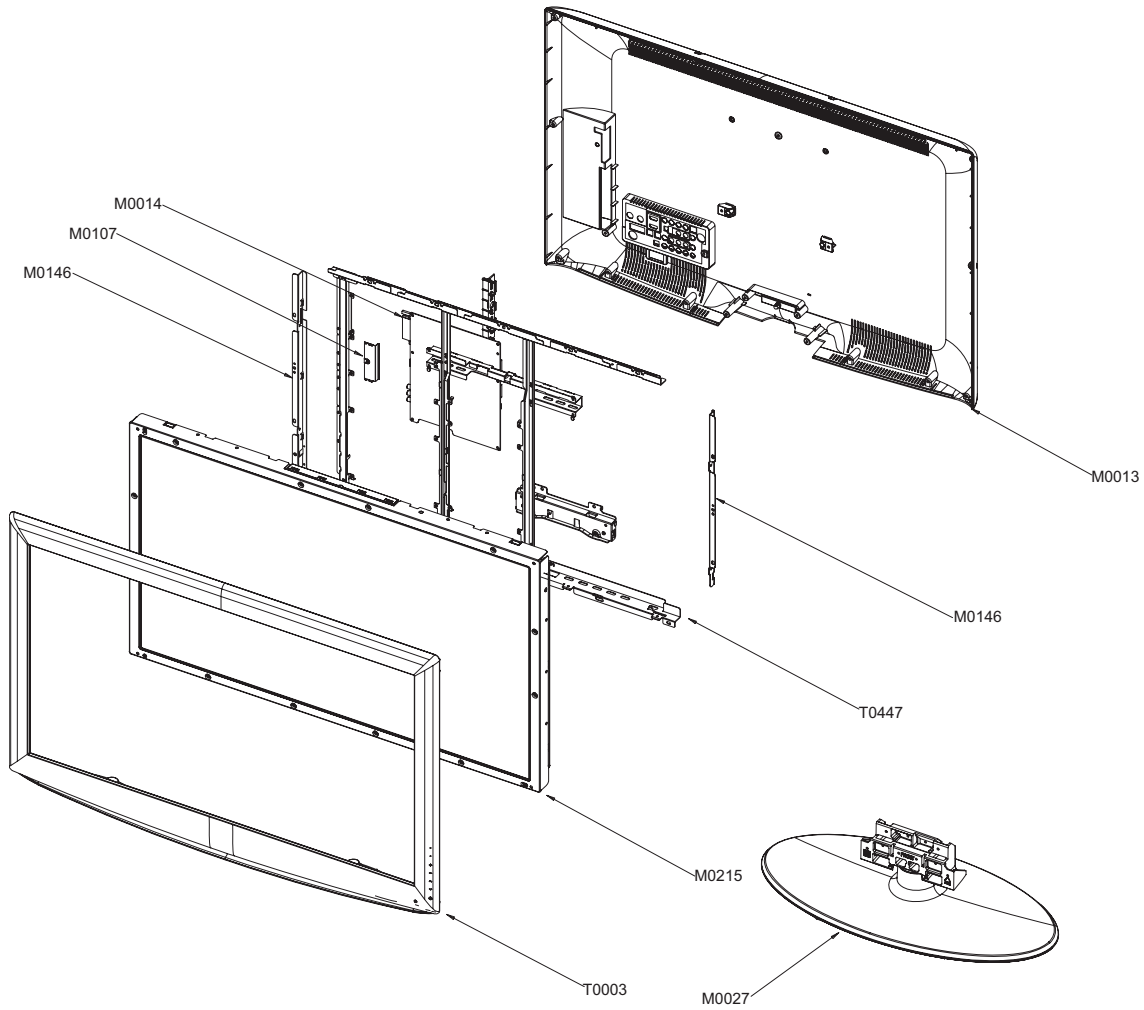

5 Exploded View and Parts List

- You can search for updated part codes through ITSELF web site.
URL : <http://itself.sec.samsung.co.kr/>

5-1 LE40R87BDX Exploded View

5-2 LE40R87BDX Parts list

Location	Code.No	Item & Specification	Q'ty	SA/SNA	Remark
T0003	BN96-05168A	ASSY COVER P-FRONT;40R87,EO(IDTV),-,ABS+	1	S.A	
T0175	BN96-04768A	ASSY SPEAKER P;8ohm,4pin,10W,Bordeaux PI	1	S.A	
M0215	BN07-00451A	LCD-PANEL;LTA400WT-L07,8bit,40inch,16.7M	1	S.A	
T0447	BN96-04679D	ASSY BRACKET P-PANEL;40R81,IP BOARD,SPAC	1	S.A	
M0107	BN63-03039A	SHIELD-COVER;MURANO40,PCM,T0.5,IDTV	1	S.N.A	
M0146	BN61-02256B	BRACKET-PANEL SIDE;Bordeaux 40,SECC,T1.2	1	S.N.A	
M0146	BN61-02257B	BRACKET-PANEL SIDE;Bordeaux 40,SECC,T1.2	1	S.N.A	
M0027	BN96-04661A	ASSY STAND P-BASE;37,40R81,SWIVEL,-,ABS+	1	S.A	
M0013	BN96-04669A	ASSY COVER P-REAR;40R81,EO(IDTV),-,ABS+P	1	S.A	